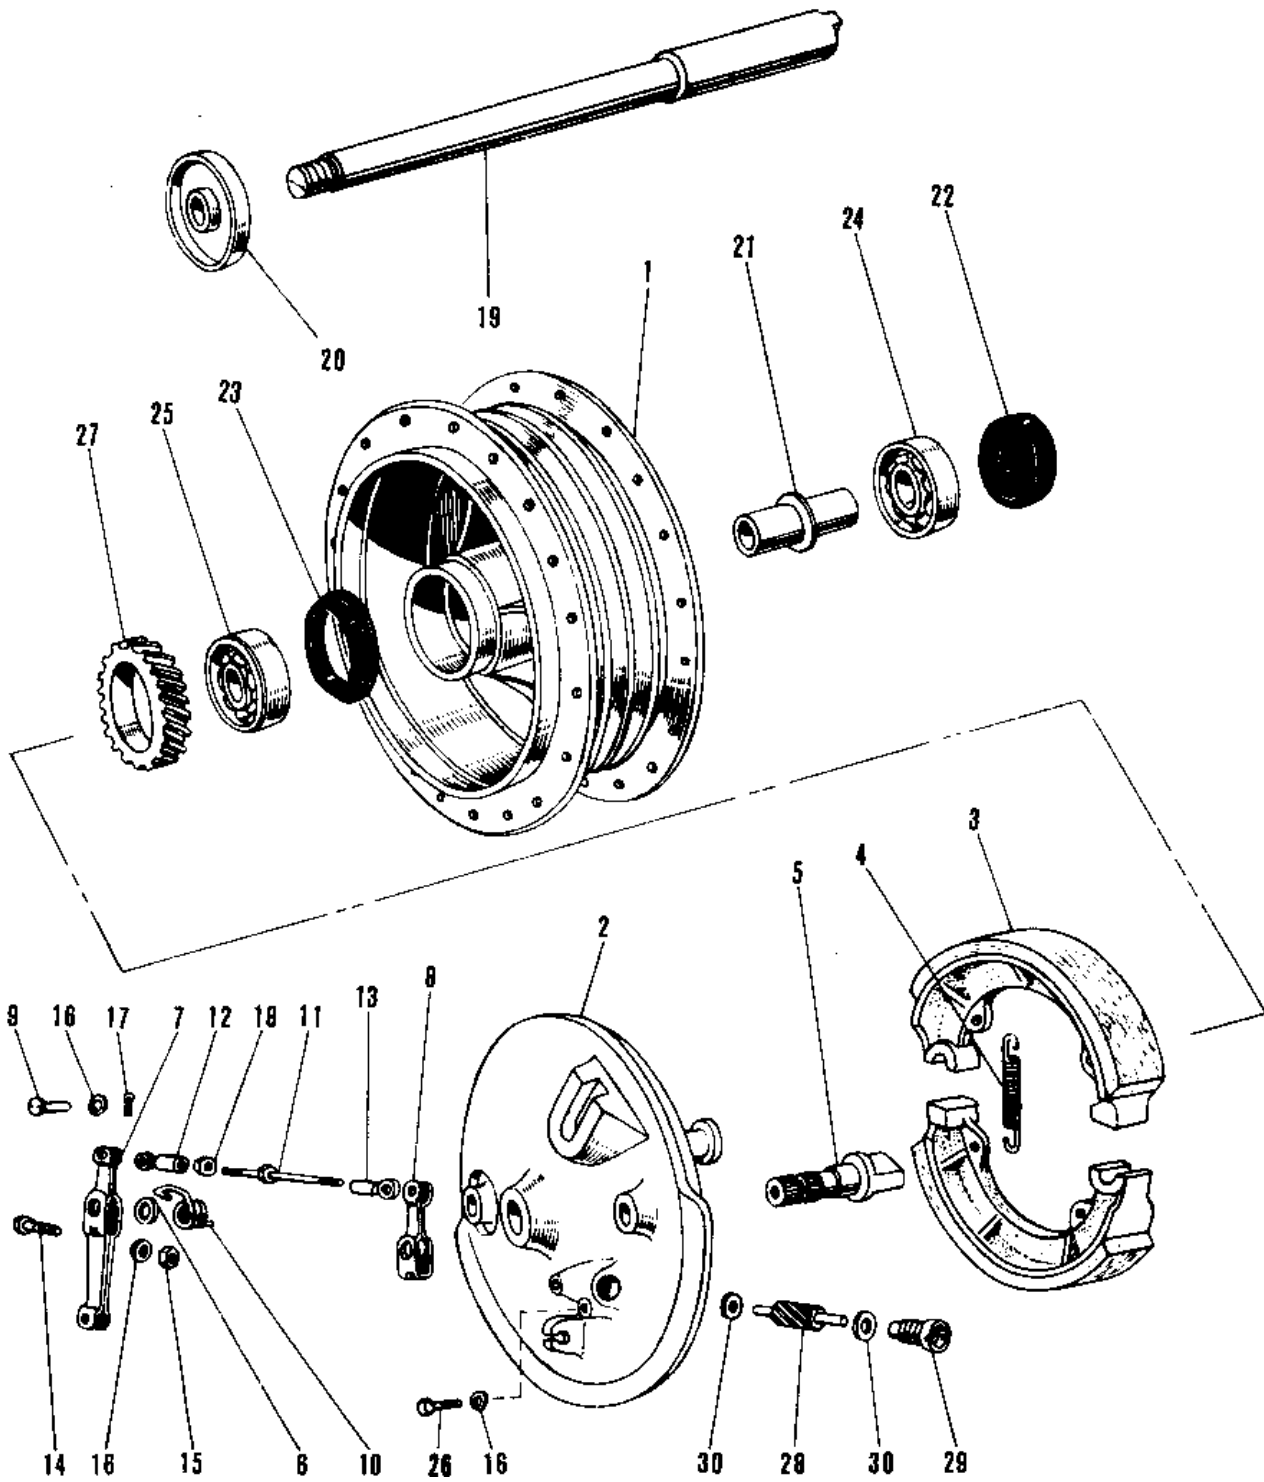

# 1969 A1SS PARTS DIAGRAM

FRONT HUB/BRAKE

# 1969 A1SS PARTS LIST

## FRONT HUB/BRAKE

ITEM NAME	PART NUMBER	QUANTITY
FRONT BRAKE DRUM COMPLETE (Ref # 1,21~2)	41034-007	1
PANEL-ASY,FR BRK BUFF (Ref # 2~18,2)	41035-066-80	1
SHOE,BRAKE (Ref # 3)	41048-019	2
SPRING FRNT BRK SHOE (Ref # 4)	41049-004	2
CAM SHAFT FRONT BRAKE (Ref # 5)	41050-004	2
DUST SHIELD BRAKE CAM (Ref # 6)	41051-001	2
LEVER FRT BRK CAM 1ST (Ref # 7)	41053-011	1
LEVER FRT BRK CAM 2ND (Ref # 8)	41053-012	1
PIN BRAKE CONNECT ROD (Ref # 9)	41055-003	2
SPRING FR BRK CAM LEV (Ref # 10)	41056-001	1
ROD BRK CAM LEV CONCT (Ref # 11)	41057-001	1
ROD BRK CAM LEV CONCT (Ref # 11)	41057-004	1
ROD END BRK CONNECT A (Ref # 12)	41058-002	1
ROD END,BRK CONNECT (Ref # 12)	41058-008	1
ROD END BRK CONNECT B (Ref # 13)	41058-003	1
ROD END,BRK CONNECT (Ref # 13)	41058-009	1
BOLT-UPSET (Ref # 14)	112G0630	2
NUT 6MM (Ref # 15)	311B0600	2
WASHER PLAIN 6MM (Ref # 16)	411B0600	5
PIN COTTER 1.2X10 (Ref # 17)	550D1210	2
NUT,5MM (Ref # 18)	311B0500	1
NUT,5MM (Ref # 18)	311B0500	1
AXLE FRONT (Ref # 19)	41068-015	1
AXLE FRONT (Ref # 19)	41068-016	1
COLLAR F AXL OIL SEAL (Ref # 20)	41069-007	1
SPACER F AXLE BEARING (Ref # 21)	41039-011	1
OIL SEAL WTC25428 (Ref # 22)	92052-005	1
OIL SEAL WOC55687 (Ref # 23)	92050-017	1
BEARING BALL #6302 (Ref # 24)	601B6302	1

## FRONT HUB/BRAKE

ITEM NAME	PART NUMBER	QUANTITY
BEARING BALL #6302Z (Ref # 25)	601B6302Z	1
BOLT-UPSET (Ref # 26)	112G0618	1
GEAR SPEEDOMETER (Ref # 27)	41059-009	1
PINION SPEEDOMETER (Ref # 28)	41060-007	1
BUSH SPEDMETER PINION (Ref # 29)	41062-003	1
WASHER PINION THRUST (Ref # 30)	41063-003	2