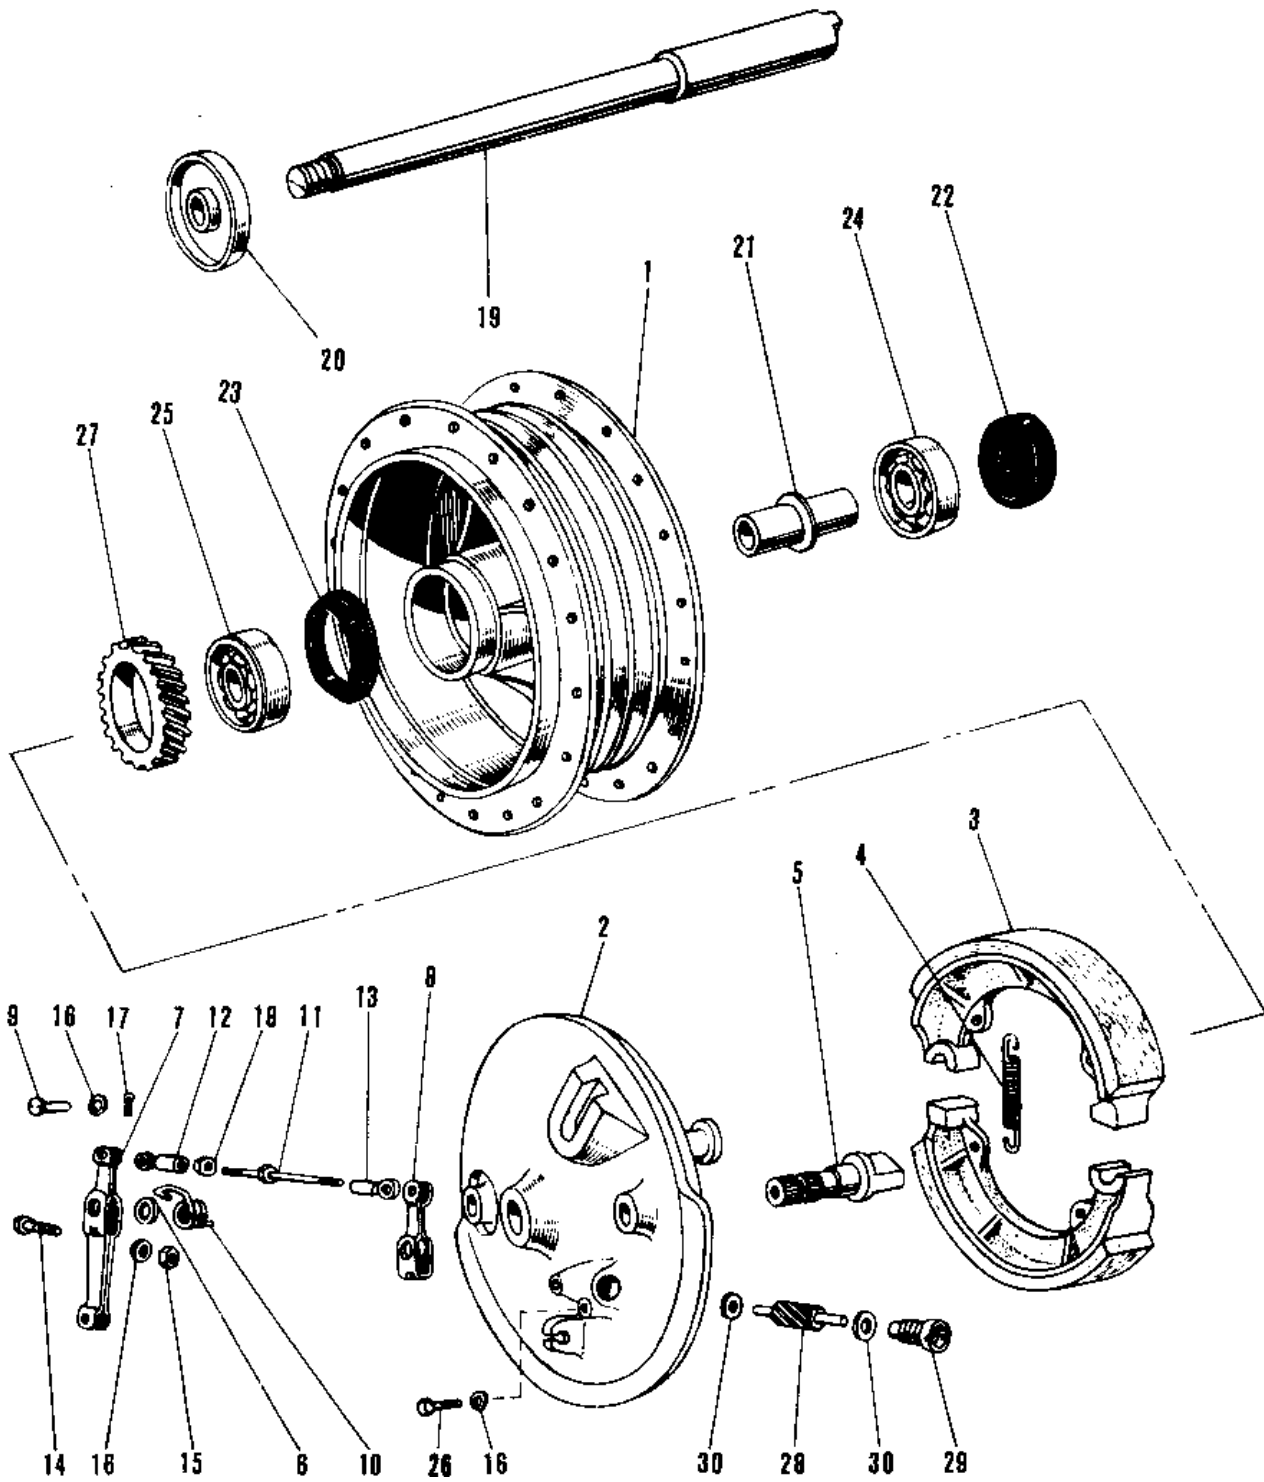

1969 Avenger PARTS DIAGRAM

FRONT HUB/BRAKE

1969 Avenger PARTS LIST

FRONT HUB/BRAKE

ITEM NAME	PART NUMBER	QUANTITY
FRONT BRAKE DRUM COMPLETE (Ref # 1,21~2)	41034-007	1
PANEL-ASY,FR BRK BUFF (Ref # 2~18,2)	41035-066-80	1
SHOE,BRAKE (Ref # 3)	41048-019	2
SPRING FRNT BRK SHOE (Ref # 4)	41049-004	2
CAM SHAFT FRONT BRAKE (Ref # 5)	41050-004	2
DUST SHIELD BRAKE CAM (Ref # 6)	41051-001	2
LEVER FRT BRK CAM 1ST (Ref # 7)	41053-011	1
LEVER FRT BRK CAM 2ND (Ref # 8)	41053-012	1
PIN BRAKE CONNECT ROD (Ref # 9)	41055-003	2
SPRING FR BRK CAM LEV (Ref # 10)	41056-001	1
ROD BRK CAM LEV CONCT (Ref # 11)	41057-001	1
ROD BRK CAM LEV CONCT (Ref # 11)	41057-004	1
ROD END BRK CONNECT A (Ref # 12)	41058-002	1
ROD END,BRK CONNECT (Ref # 12)	41058-008	1
ROD END BRK CONNECT B (Ref # 13)	41058-003	1
ROD END,BRK CONNECT (Ref # 13)	41058-009	1
BOLT-UPSET (Ref # 14)	112G0630	2
NUT 6MM (Ref # 15)	311B0600	2
WASHER PLAIN 6MM (Ref # 16)	411B0600	5
PIN COTTER 1.2X10 (Ref # 17)	550D1210	2
NUT,5MM (Ref # 18)	311B0500	1
NUT,5MM (Ref # 18)	311B0500	1
AXLE FRONT (Ref # 19)	41068-015	1
AXLE FRONT (Ref # 19)	41068-016	1
COLLAR F AXL OIL SEAL (Ref # 20)	41069-007	1
SPACER F AXLE BEARING (Ref # 21)	41039-011	1
OIL SEAL WTC25428 (Ref # 22)	92052-005	1
OIL SEAL WOC55687 (Ref # 23)	92050-017	1
BEARING BALL #6302 (Ref # 24)	601B6302	1

1969 Avenger PARTS LIST

FRONT HUB/BRAKE

ITEM NAME	PART NUMBER	QUANTITY
BEARING BALL #6302Z (Ref # 25)	601B6302Z	1
BOLT-UPSET (Ref # 26)	112G0618	1
GEAR SPEEDOMETER (Ref # 27)	41059-009	1
PINION SPEEDOMETER (Ref # 28)	41060-007	1
BUSH SPEDMETER PINION (Ref # 29)	41062-003	1
WASHER PINION THRUST (Ref # 30)	41063-003	2