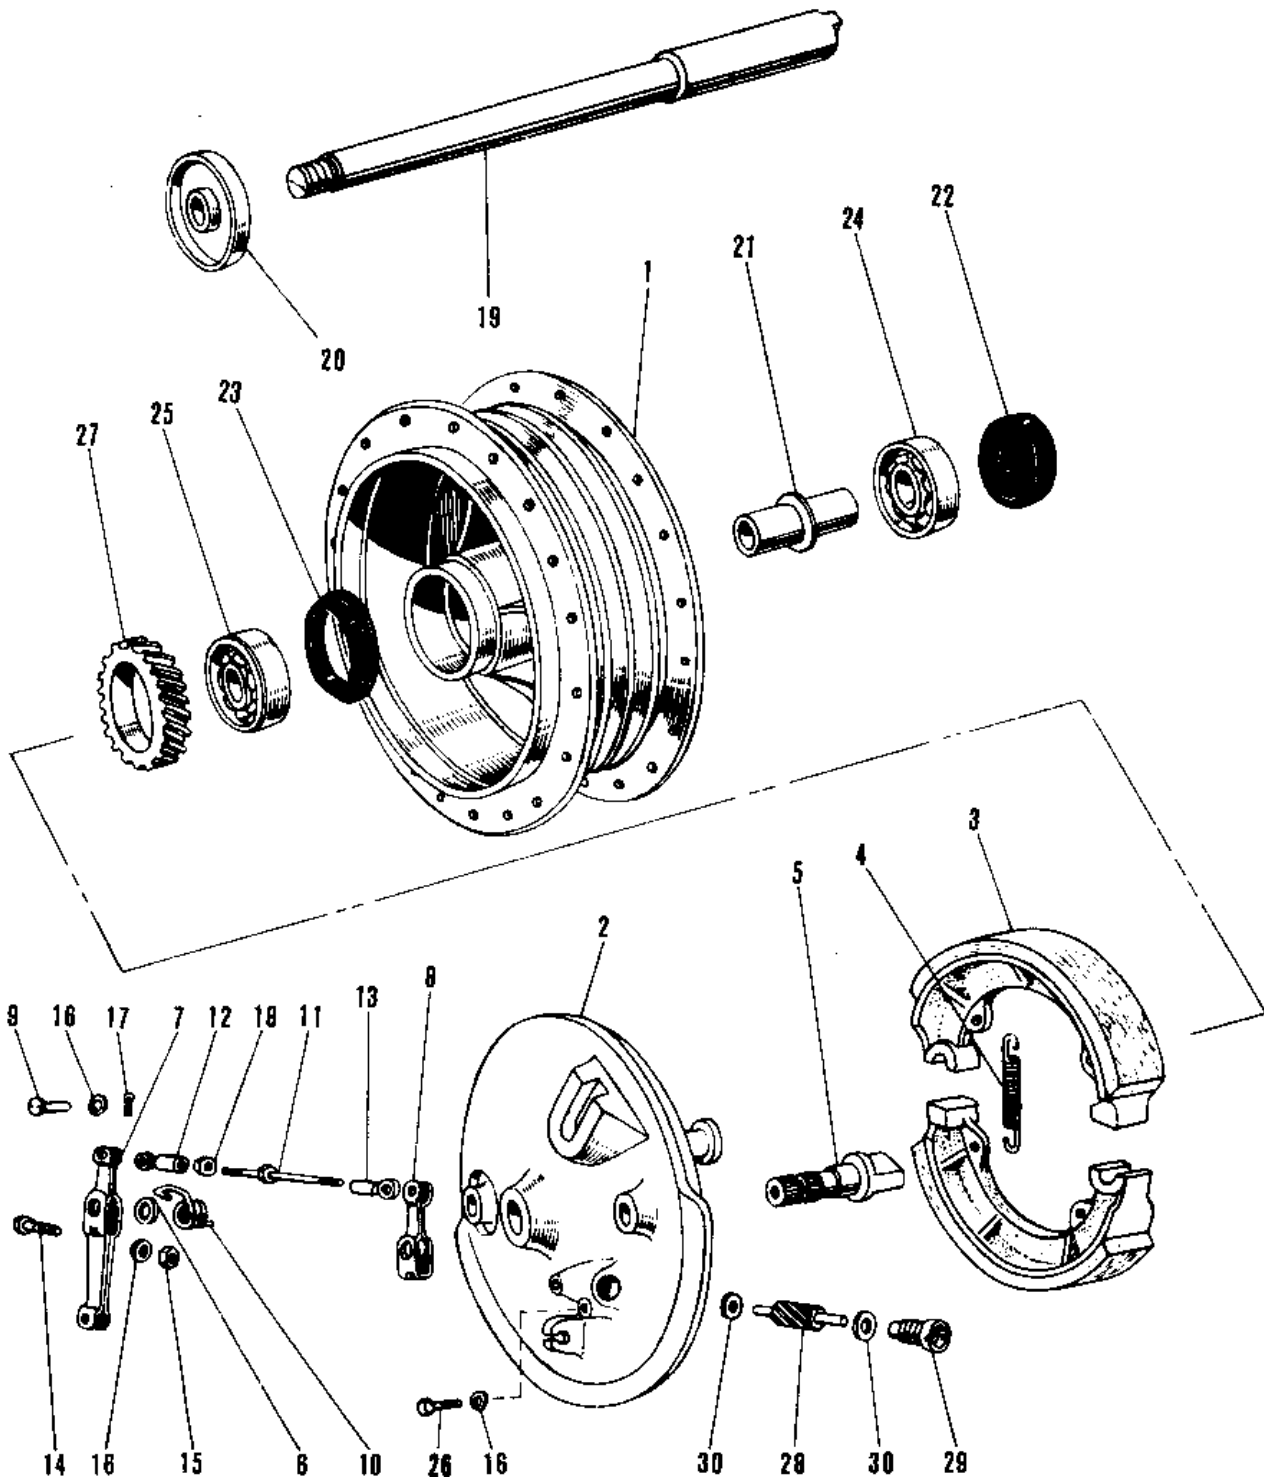

1969 Avenger PARTS DIAGRAM

FRONT HUB/BRAKE