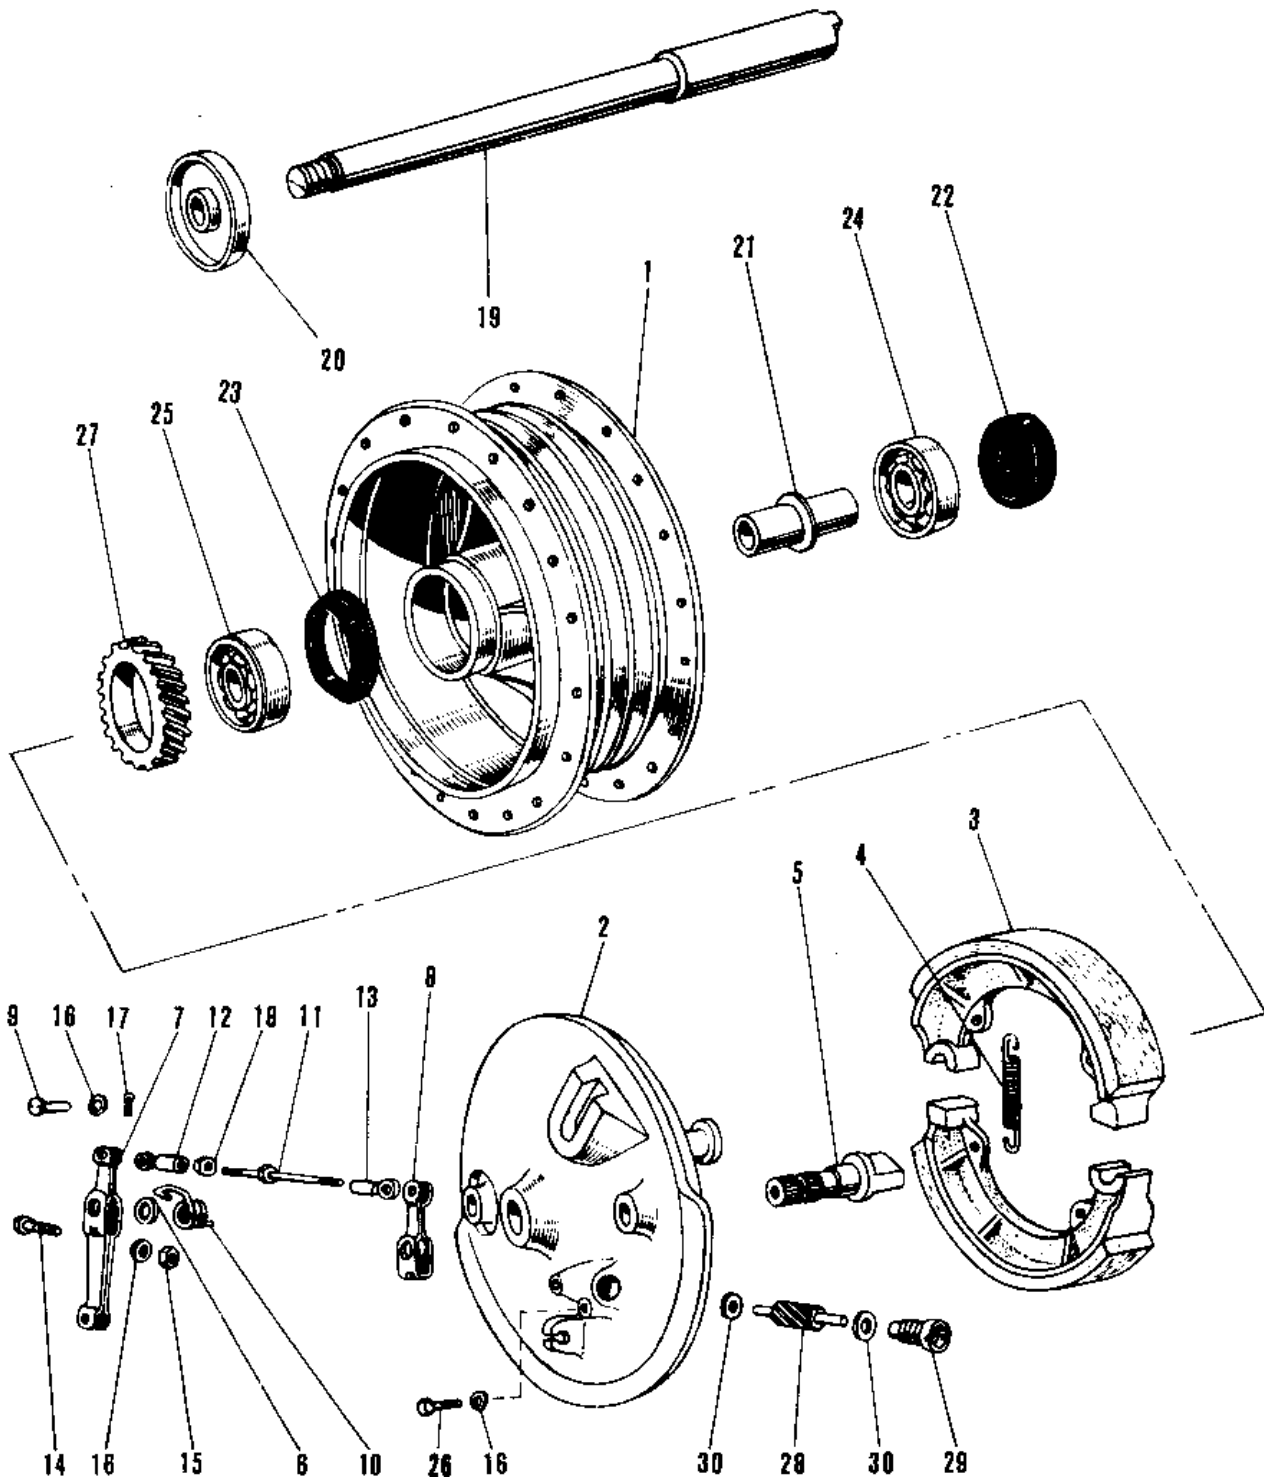

1967 Avenger PARTS DIAGRAM

FRONT HUB/BRAKE

1967 Avenger PARTS LIST

FRONT HUB/BRAKE

ITEM NAME	PART NUMBER	QUANTITY
FRONT BRAKE DRUM COMPLETE (Ref # 1,21~2)	41034-007	1
PANEL-ASY,FR BRK BUFF (Ref # 2~18,2)	41035-066-80	1
SHOE,BRAKE (Ref # 3)	41048-019	2
SPRING FRNT BRK SHOE (Ref # 4)	41049-004	2
CAM SHAFT FRONT BRAKE (Ref # 5)	41050-004	2
DUST SHIELD BRAKE CAM (Ref # 6)	41051-001	2
LEVER FRT BRK CAM 1ST (Ref # 7)	41053-011	1
LEVER FRT BRK CAM 2ND (Ref # 8)	41053-012	1
PIN BRAKE CONNECT ROD (Ref # 9)	41055-003	2
SPRING FR BRK CAM LEV (Ref # 10)	41056-001	1
ROD BRK CAM LEV CONCT (Ref # 11)	41057-001	1
ROD BRK CAM LEV CONCT (Ref # 11)	41057-004	1
ROD END BRK CONNECT A (Ref # 12)	41058-002	1
ROD END,BRK CONNECT (Ref # 12)	41058-008	1
ROD END BRK CONNECT B (Ref # 13)	41058-003	1
ROD END,BRK CONNECT (Ref # 13)	41058-009	1
BOLT-UPSET (Ref # 14)	112G0630	2
NUT 6MM (Ref # 15)	311B0600	2
WASHER PLAIN 6MM (Ref # 16)	411B0600	5
PIN COTTER 1.2X10 (Ref # 17)	550D1210	2
NUT,5MM (Ref # 18)	311B0500	1
NUT,5MM (Ref # 18)	311B0500	1
AXLE FRONT (Ref # 19)	41068-015	1
AXLE FRONT (Ref # 19)	41068-016	1
COLLAR F AXL OIL SEAL (Ref # 20)	41069-007	1
SPACER F AXLE BEARING (Ref # 21)	41039-011	1
OIL SEAL WTC25428 (Ref # 22)	92052-005	1
OIL SEAL WOC55687 (Ref # 23)	92050-017	1
BEARING BALL #6302 (Ref # 24)	601B6302	1

1967 Avenger PARTS LIST

FRONT HUB/BRAKE

ITEM NAME	PART NUMBER	QUANTITY
BEARING BALL #6302Z (Ref # 25)	601B6302Z	1
BOLT-UPSET (Ref # 26)	112G0618	1
GEAR SPEEDOMETER (Ref # 27)	41059-009	1
PINION SPEEDOMETER (Ref # 28)	41060-007	1
BUSH SPEDMETER PINION (Ref # 29)	41062-003	1
WASHER PINION THRUST (Ref # 30)	41063-003	2