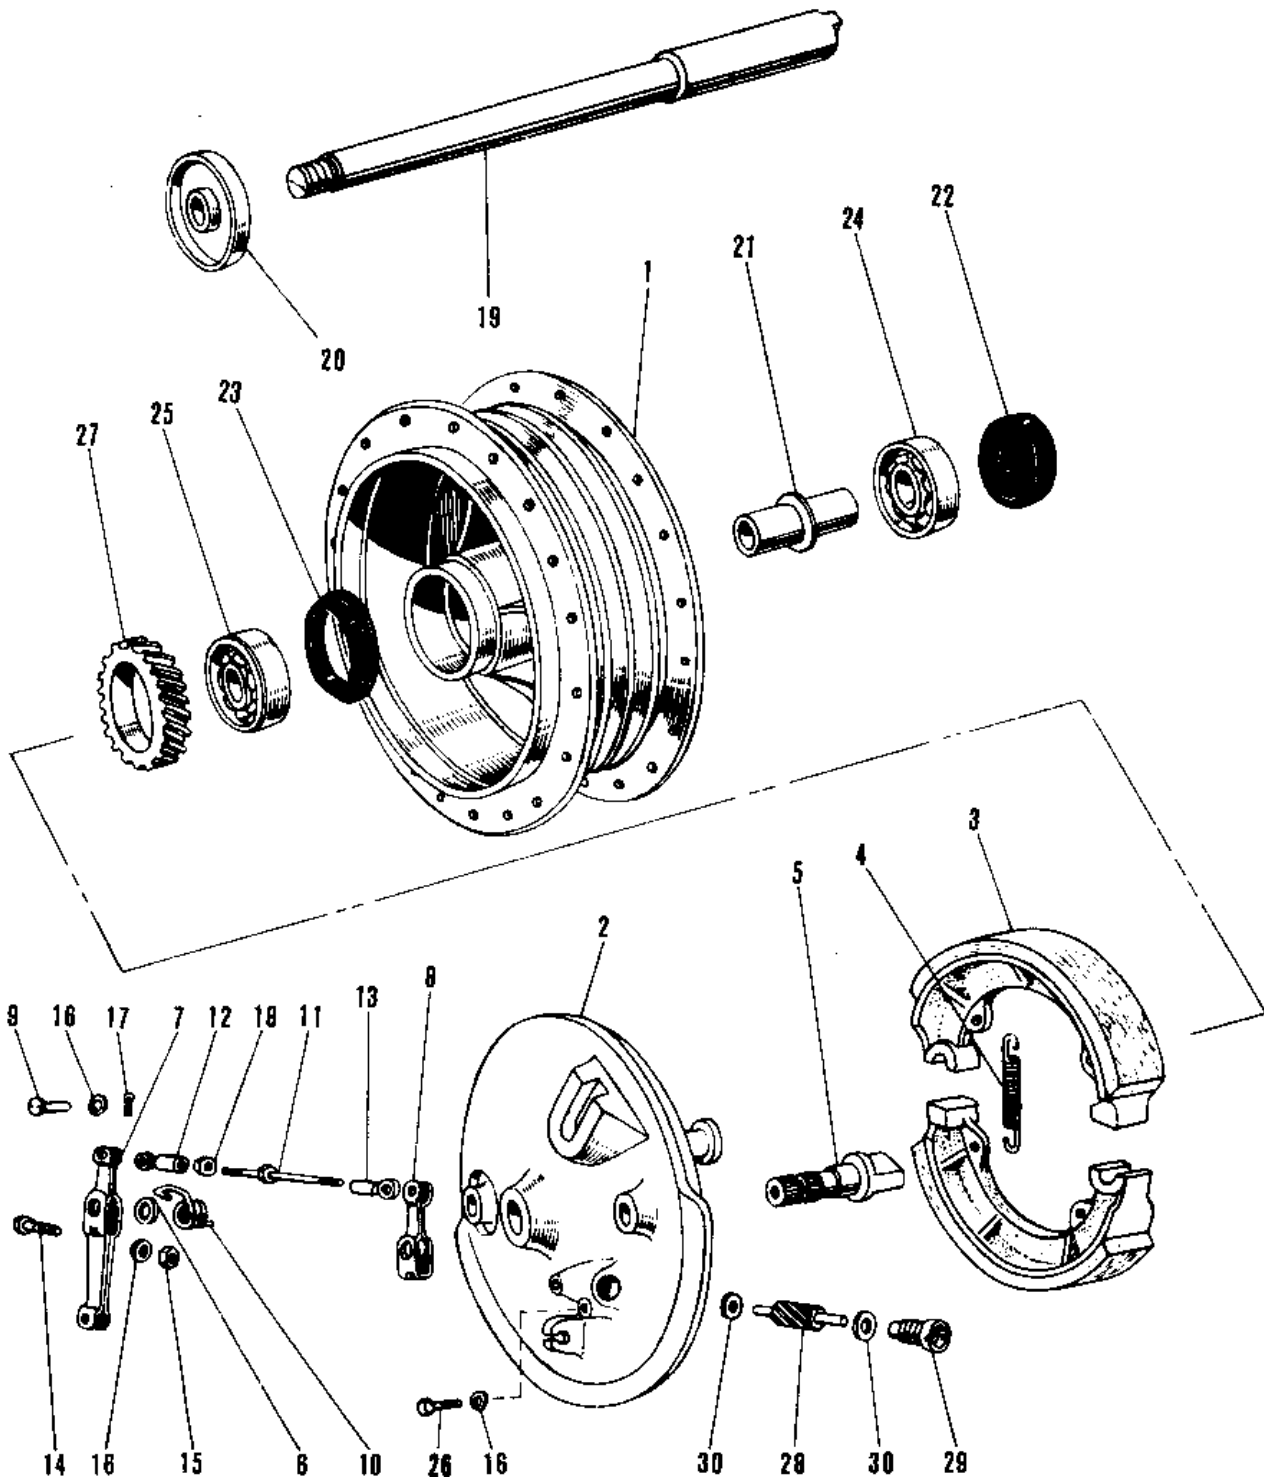

1970 Avenger PARTS DIAGRAM

FRONT HUB/BRAKE

1970 Avenger PARTS LIST

FRONT HUB/BRAKE

ITEM NAME	PART NUMBER	QUANTITY
FRONT BRAKE DRUM COMPLETE (Ref # 1,21~2)	41034-007	1
PANEL-ASY,FR BRK BUFF (Ref # 2~18,2)	41035-066-80	1
SHOE,BRAKE (Ref # 3)	41048-019	2
SPRING FRNT BRK SHOE (Ref # 4)	41049-004	2
CAM SHAFT FRONT BRAKE (Ref # 5)	41050-004	2
DUST SHIELD BRAKE CAM (Ref # 6)	41051-001	2
LEVER FRT BRK CAM 1ST (Ref # 7)	41053-011	1
LEVER FRT BRK CAM 2ND (Ref # 8)	41053-012	1
PIN BRAKE CONNECT ROD (Ref # 9)	41055-003	2
SPRING FR BRK CAM LEV (Ref # 10)	41056-001	1
ROD BRK CAM LEV CONCT (Ref # 11)	41057-001	1
ROD BRK CAM LEV CONCT (Ref # 11)	41057-004	1
ROD END BRK CONNECT A (Ref # 12)	41058-002	1
ROD END,BRK CONNECT (Ref # 12)	41058-008	1
ROD END BRK CONNECT B (Ref # 13)	41058-003	1
ROD END,BRK CONNECT (Ref # 13)	41058-009	1
BOLT-UPSET (Ref # 14)	112G0630	2
NUT 6MM (Ref # 15)	311B0600	2
WASHER PLAIN 6MM (Ref # 16)	411B0600	5
PIN COTTER 1.2X10 (Ref # 17)	550D1210	2
NUT,5MM (Ref # 18)	311B0500	1
NUT,5MM (Ref # 18)	311B0500	1
AXLE FRONT (Ref # 19)	41068-015	1
AXLE FRONT (Ref # 19)	41068-016	1
COLLAR F AXL OIL SEAL (Ref # 20)	41069-007	1
SPACER F AXLE BEARING (Ref # 21)	41039-011	1
OIL SEAL WTC25428 (Ref # 22)	92052-005	1
OIL SEAL WOC55687 (Ref # 23)	92050-017	1
BEARING BALL #6302 (Ref # 24)	601B6302	1

1970 Avenger PARTS LIST

FRONT HUB/BRAKE

ITEM NAME	PART NUMBER	QUANTITY
BEARING BALL #6302Z (Ref # 25)	601B6302Z	1
BOLT-UPSET (Ref # 26)	112G0618	1
GEAR SPEEDOMETER (Ref # 27)	41059-009	1
PINION SPEEDOMETER (Ref # 28)	41060-007	1
BUSH SPEDMETER PINION (Ref # 29)	41062-003	1
WASHER PINION THRUST (Ref # 30)	41063-003	2