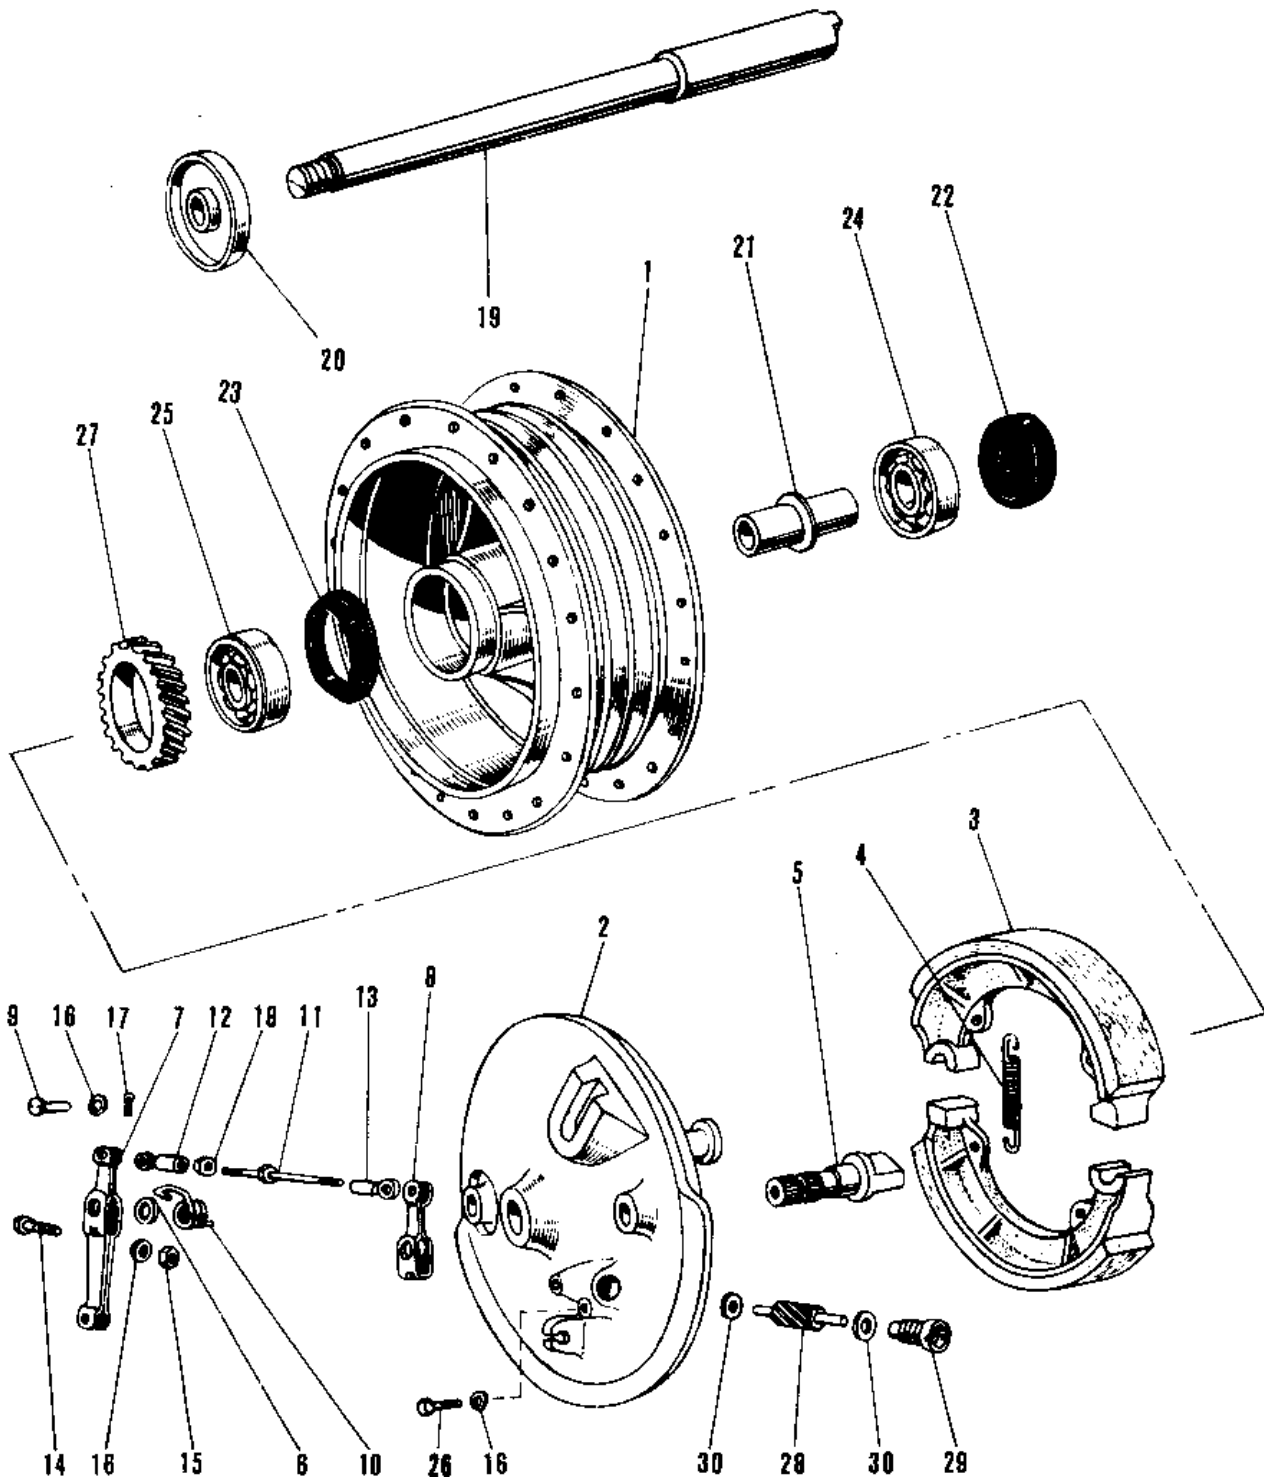

1971 Avenger PARTS DIAGRAM

FRONT HUB/BRAKE

1971 Avenger PARTS LIST

FRONT HUB/BRAKE

ITEM NAME	PART NUMBER	QUANTITY
FRONT BRAKE DRUM COMPLETE (Ref # 1,21~2)	41034-007	1
PANEL-ASY,FR BRK BUFF (Ref # 2~18,2)	41035-066-80	1
SHOE,BRAKE (Ref # 3)	41048-019	2
SPRING FRNT BRK SHOE (Ref # 4)	41049-004	2
CAM SHAFT FRONT BRAKE (Ref # 5)	41050-004	2
DUST SHIELD BRAKE CAM (Ref # 6)	41051-001	2
LEVER FRT BRK CAM 1ST (Ref # 7)	41053-011	1
LEVER FRT BRK CAM 2ND (Ref # 8)	41053-012	1
PIN BRAKE CONNECT ROD (Ref # 9)	41055-003	2
SPRING FR BRK CAM LEV (Ref # 10)	41056-001	1
ROD BRK CAM LEV CONCT (Ref # 11)	41057-001	1
ROD BRK CAM LEV CONCT (Ref # 11)	41057-004	1
ROD END BRK CONNECT A (Ref # 12)	41058-002	1
ROD END,BRK CONNECT (Ref # 12)	41058-008	1
ROD END BRK CONNECT B (Ref # 13)	41058-003	1
ROD END,BRK CONNECT (Ref # 13)	41058-009	1
BOLT-UPSET (Ref # 14)	112G0630	2
NUT 6MM (Ref # 15)	311B0600	2
WASHER PLAIN 6MM (Ref # 16)	411B0600	5
PIN COTTER 1.2X10 (Ref # 17)	550D1210	2
NUT,5MM (Ref # 18)	311B0500	1
NUT,5MM (Ref # 18)	311B0500	1
AXLE FRONT (Ref # 19)	41068-015	1
AXLE FRONT (Ref # 19)	41068-016	1
COLLAR F AXL OIL SEAL (Ref # 20)	41069-007	1
SPACER F AXLE BEARING (Ref # 21)	41039-011	1
OIL SEAL WTC25428 (Ref # 22)	92052-005	1
OIL SEAL WOC55687 (Ref # 23)	92050-017	1
BEARING BALL #6302 (Ref # 24)	601B6302	1

1971 Avenger PARTS LIST

FRONT HUB/BRAKE

ITEM NAME	PART NUMBER	QUANTITY
BEARING BALL #6302Z (Ref # 25)	601B6302Z	1
BOLT-UPSET (Ref # 26)	112G0618	1
GEAR SPEEDOMETER (Ref # 27)	41059-009	1
PINION SPEEDOMETER (Ref # 28)	41060-007	1
BUSH SPEDMETER PINION (Ref # 29)	41062-003	1
WASHER PINION THRUST (Ref # 30)	41063-003	2