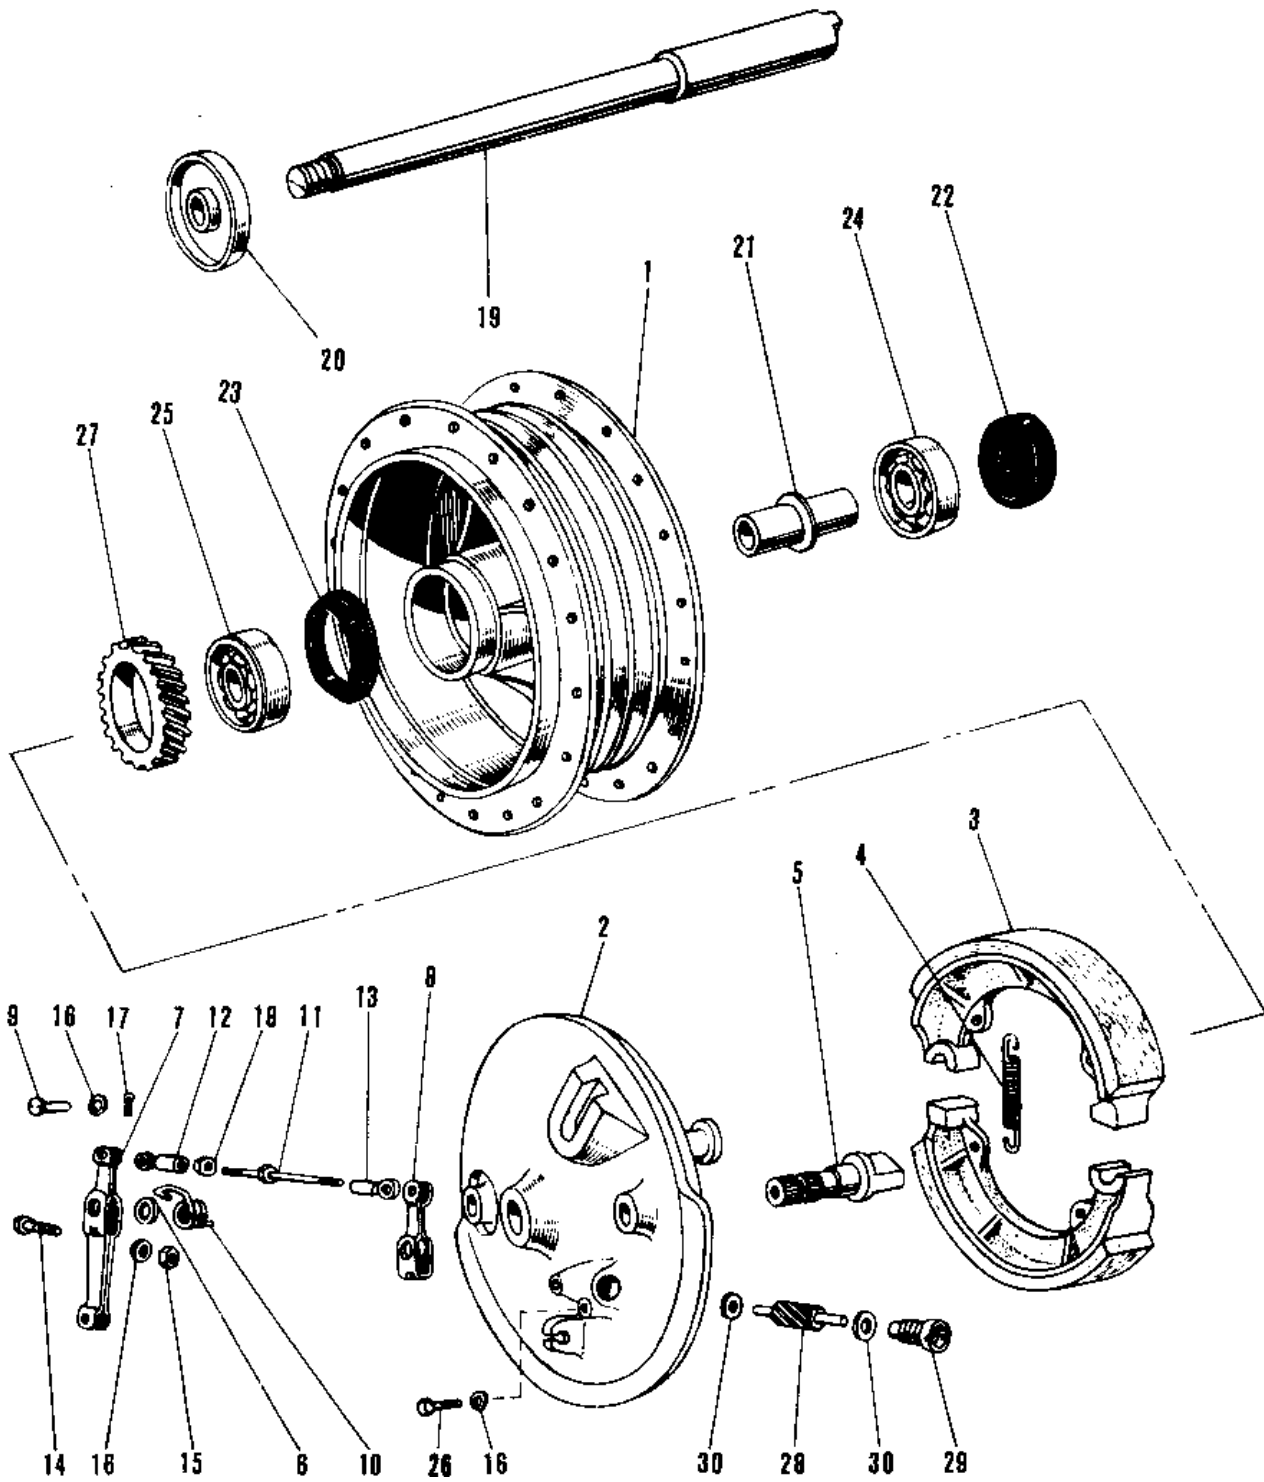

1967 Avenger SS PARTS DIAGRAM

FRONT HUB/BRAKE

1967 Avenger SS PARTS LIST

FRONT HUB/BRAKE

ITEM NAME	PART NUMBER	QUANTITY
FRONT BRAKE DRUM COMPLETE (Ref # 1,21~2)	41034-007	1
PANEL-ASY,FR BRK BUFF (Ref # 2~18,2)	41035-066-80	1
SHOE,BRAKE (Ref # 3)	41048-019	2
SPRING FRNT BRK SHOE (Ref # 4)	41049-004	2
CAM SHAFT FRONT BRAKE (Ref # 5)	41050-004	2
DUST SHIELD BRAKE CAM (Ref # 6)	41051-001	2
LEVER FRT BRK CAM 1ST (Ref # 7)	41053-011	1
LEVER FRT BRK CAM 2ND (Ref # 8)	41053-012	1
PIN BRAKE CONNECT ROD (Ref # 9)	41055-003	2
SPRING FR BRK CAM LEV (Ref # 10)	41056-001	1
ROD BRK CAM LEV CONCT (Ref # 11)	41057-001	1
ROD BRK CAM LEV CONCT (Ref # 11)	41057-004	1
ROD END BRK CONNECT A (Ref # 12)	41058-002	1
ROD END,BRK CONNECT (Ref # 12)	41058-008	1
ROD END BRK CONNECT B (Ref # 13)	41058-003	1
ROD END,BRK CONNECT (Ref # 13)	41058-009	1
BOLT-UPSET (Ref # 14)	112G0630	2
NUT 6MM (Ref # 15)	311B0600	2
WASHER PLAIN 6MM (Ref # 16)	411B0600	5
PIN COTTER 1.2X10 (Ref # 17)	550D1210	2
NUT,5MM (Ref # 18)	311B0500	1
NUT,5MM (Ref # 18)	311B0500	1
AXLE FRONT (Ref # 19)	41068-015	1
AXLE FRONT (Ref # 19)	41068-016	1
COLLAR F AXL OIL SEAL (Ref # 20)	41069-007	1
SPACER F AXLE BEARING (Ref # 21)	41039-011	1
OIL SEAL WTC25428 (Ref # 22)	92052-005	1
OIL SEAL WOC55687 (Ref # 23)	92050-017	1
BEARING BALL #6302 (Ref # 24)	601B6302	1

1967 Avenger SS PARTS LIST

FRONT HUB/BRAKE

ITEM NAME	PART NUMBER	QUANTITY
BEARING BALL #6302Z (Ref # 25)	601B6302Z	1
BOLT-UPSET (Ref # 26)	112G0618	1
GEAR SPEEDOMETER (Ref # 27)	41059-009	1
PINION SPEEDOMETER (Ref # 28)	41060-007	1
BUSH SPEDMETER PINION (Ref # 29)	41062-003	1
WASHER PINION THRUST (Ref # 30)	41063-003	2