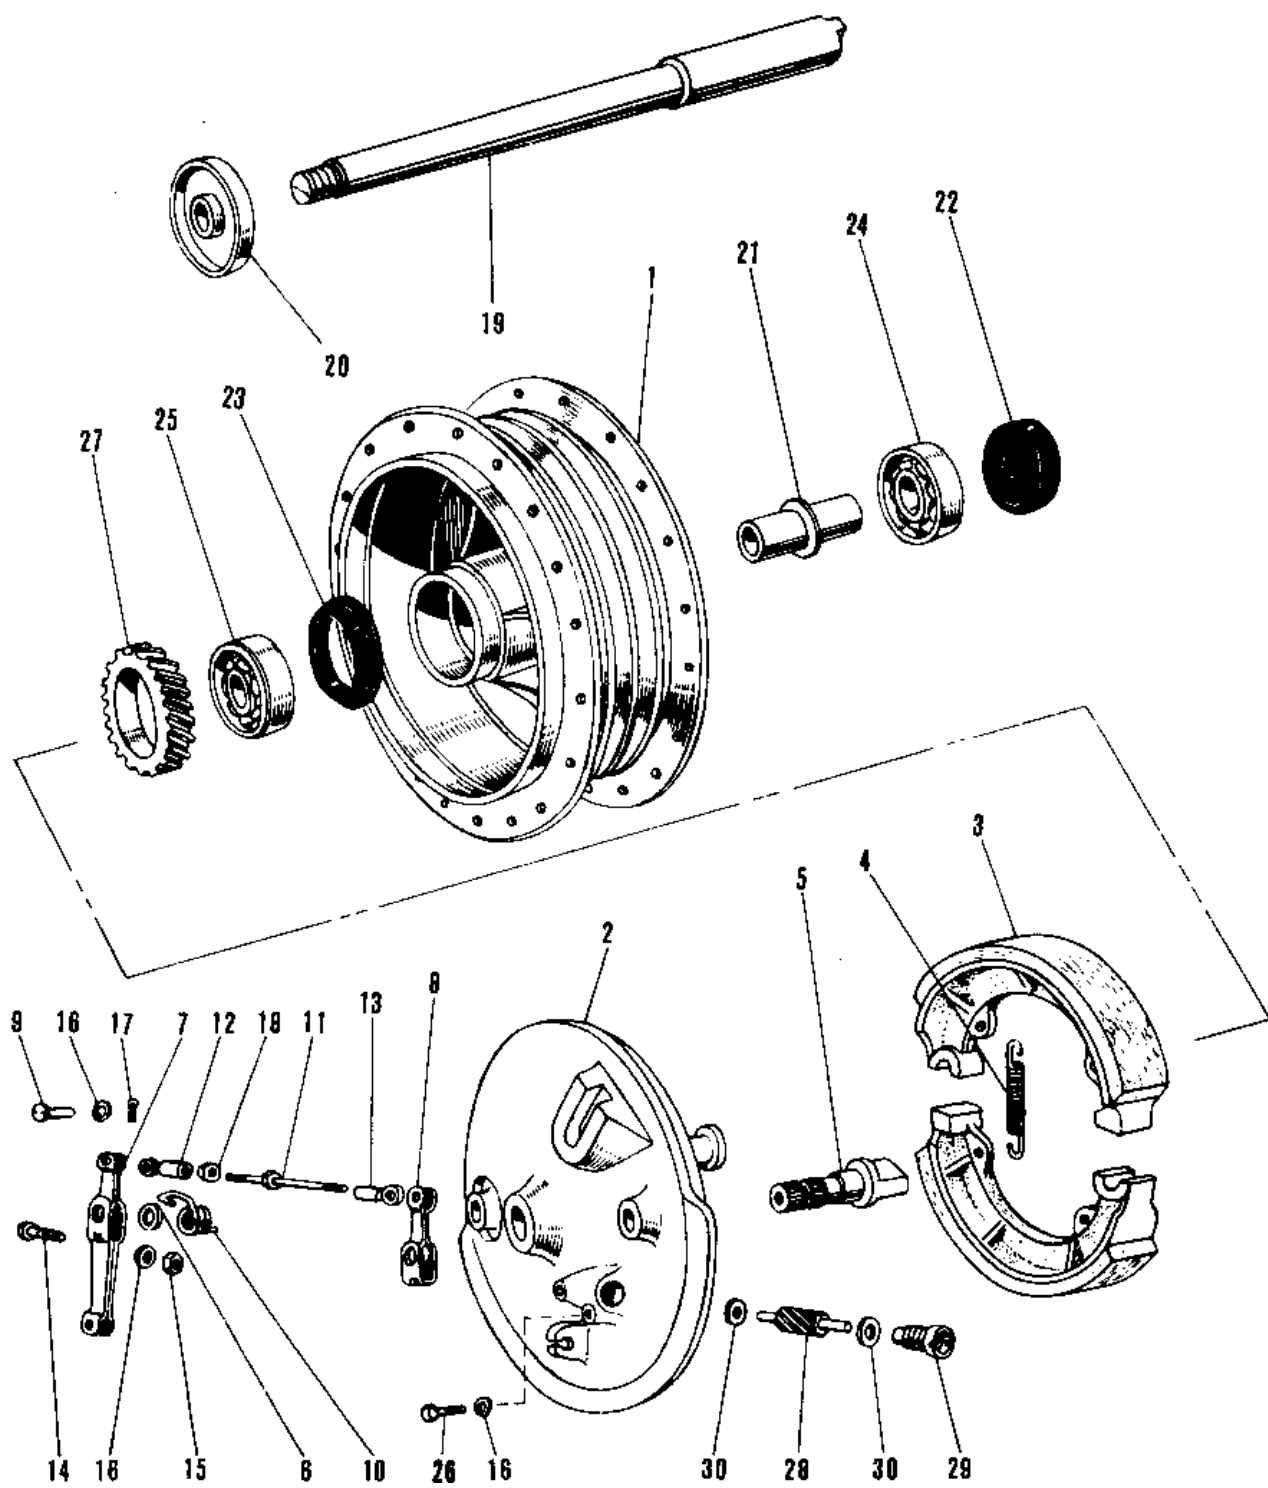

1971 A7SS-B PARTS DIAGRAM

FRONT HUB/BRAKE

1971 A7SS-B PARTS LIST

FRONT HUB/BRAKE

ITEM NAME	PART NUMBER	QUANTITY
FRONT BRAKE DRUM COMPLETE (Ref # 1,21~2)	41034-007	1
PANEL-ASY,FR BRK BUFF (Ref # 2~18,2)	41035-066-80	1
SHOE,BRAKE (Ref # 3)	41048-019	2
SPRING FRNT BRK SHOE (Ref # 4)	41049-004	2
CAM SHAFT FRONT BRAKE (Ref # 5)	41050-004	2
DUST SHIELD BRAKE CAM (Ref # 6)	41051-001	2
LEVER FRT BRK CAM 1ST (Ref # 7)	41053-011	1
LEVER FRT BRK CAM 2ND (Ref # 8)	41053-012	1
PIN BRAKE CONNECT ROD (Ref # 9)	41055-003	2
SPRING FR BRK CAM LEV (Ref # 10)	41056-001	1
ROD BRK CAM LEV CONCT (Ref # 11)	41057-001	1
ROD BRK CAM LEV CONCT (Ref # 11)	41057-004	1
ROD END BRK CONNECT A (Ref # 12)	41058-002	1
ROD END,BRK CONNECT (Ref # 12)	41058-008	1
ROD END BRK CONNECT B (Ref # 13)	41058-003	1
ROD END,BRK CONNECT (Ref # 13)	41058-009	1
BOLT-UPSET (Ref # 14)	112G0630	2
NUT 6MM (Ref # 15)	311B0600	2
WASHER PLAIN 6MM (Ref # 16)	411B0600	5
PIN COTTER 1.2X10 (Ref # 17)	550D1210	2
NUT,5MM (Ref # 18)	311B0500	1
NUT,5MM (Ref # 18)	311B0500	1
AXLE FRONT (Ref # 19)	41068-015	1
AXLE FRONT (Ref # 19)	41068-016	1
COLLAR F AXL OIL SEAL (Ref # 20)	41069-007	1
SPACER F AXLE BEARING (Ref # 21)	41039-011	1
OIL SEAL WTC25428 (Ref # 22)	92052-005	1
OIL SEAL WOC55687 (Ref # 23)	92050-017	1
BEARING BALL #6302 (Ref # 24)	601B6302	1

1971 A7SS-B PARTS LIST

FRONT HUB/BRAKE

ITEM NAME	PART NUMBER	QUANTITY
BEARING BALL #6302Z (Ref # 25)	601B6302Z	1
BOLT-UPSET (Ref # 26)	112G0618	1
GEAR SPEEDOMETER (Ref # 27)	41059-009	1
PINION SPEEDOMETER (Ref # 28)	41060-007	1
BUSH SPEDMETER PINION (Ref # 29)	41062-003	1
WASHER PINION THRUST (Ref # 30)	41063-003	2