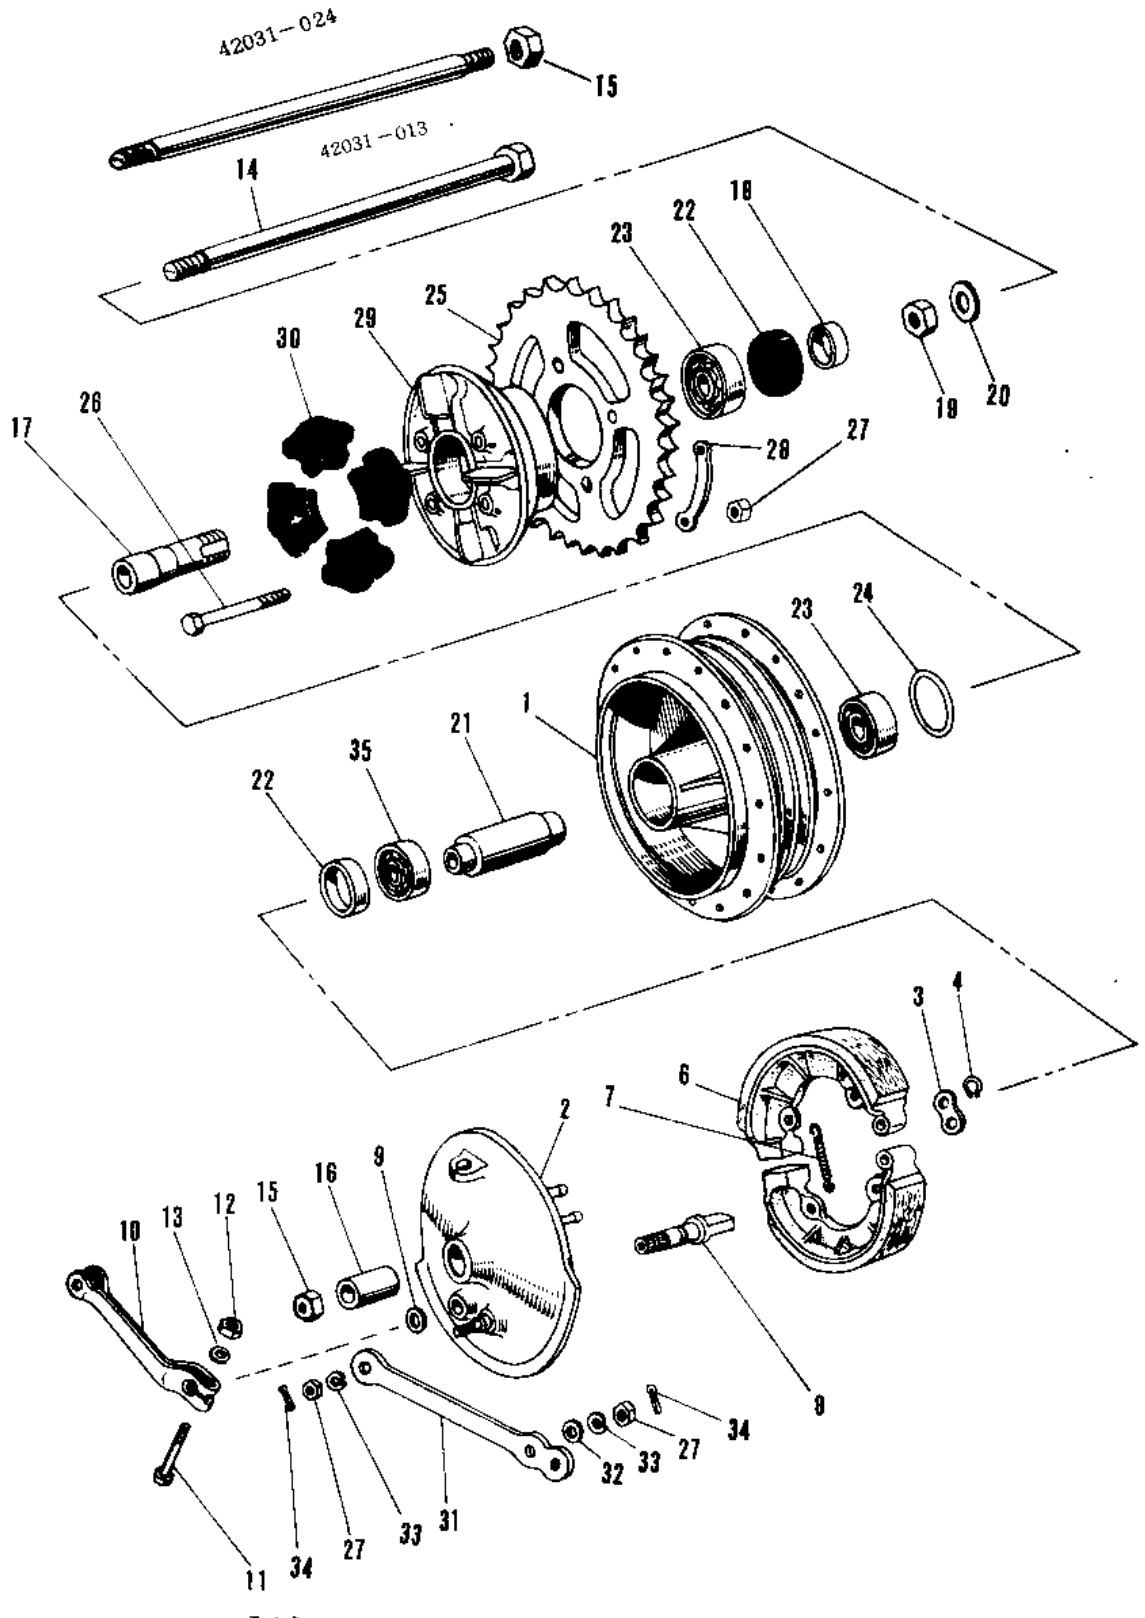

1971 A1SS-B PARTS DIAGRAM

REAR HUB/BRAKE

1971 A1SS-B PARTS LIST

REAR HUB/BRAKE

ITEM NAME	PART NUMBER	QUANTITY
DRUM ASSY REAR BRAKE (Ref # 1,21,2)	42005-009	1
PANEL-ASY,RR BRK,BUFF (Ref # 2~13)	42006-007-80	1
WASHER,BRAKE SHOE (Ref # 3)	41045-007	1
CIRCLIP 14MM (Ref # 4)	480J1400	2
SHOE REAR BRAKE (Ref # 6)	42019-003	2
SPRING BRAKE SHOE (Ref # 7)	41049-003	1
CAM SHAFT,REAR BRAKE (Ref # 8)	42026-015	1
DUST SHIELD BRAKE CAM (Ref # 9)	41051-001	1
LEVER,REAR BRAKE CAM (Ref # 10)	42029-037	1
BOLT-UPSET,6X40 (Ref # 11)	112G0640	1
NUT 6MM (Ref # 12)	311B0600	1
WASHER PLAIN 6MM (Ref # 13)	411B0600	1
AXLE REAR (Ref # 14)	42031-013	(1
AXLE-REAR (Ref # 14)	42031-033	1
UNAVAILABLE IN PRICE BOOK (Ref # 15)	313Z1600	2
COLLAR REAR HUB R.H (Ref # 16)	42032-008	1
SLEEVE REAR AXLE (Ref # 17)	42036-006	1
COLLER RR AXLE SLEEVE (Ref # 18)	42037-006	1
NUT SLEEVE (Ref # 19)	42045-006	1
WASHER SLEEVE (Ref # 20)	42046-009	1
SPACER RR HUB BEARING (Ref # 21)	42010-008	1
OIL SEAL WTC35527 (Ref # 22)	92052-006	1
BEARING BALL #6205 (Ref # 23)	601B6205	2
"0" RING,60MM (Ref # 24)	671B2560	1
REAR SPROCKET 39T (Ref # 25)	42041-029	1
BOLT-REAR SPROCKET (Ref # 26)	92003-087	4
NUT,10MM (Ref # 27)	314B1000	6
WASHER SPROCKET LOCK (Ref # 28)	92088-005	2
COUPLING ASSY,RR HUB (Ref # 17~19,)	42008-012	1

1971 A1SS-B PARTS LIST

REAR HUB/BRAKE

ITEM NAME	PART NUMBER	QUANTITY
DAMPER REAR HUB SHOCK (Ref # 30)	42014-008	4
TORQUE LINK REAR BRK (Ref # 31)	43007-010	1
WASHER PLAIN 10MM (Ref # 32)	411B1000	1
WASHER SPRING 10MM (Ref # 33)	461F1000	2
PIN COTTER 2.0X20 (Ref # 34)	550D2020	2
BEARING BALL #6205Z (Ref # 35)	601B6205Z	1