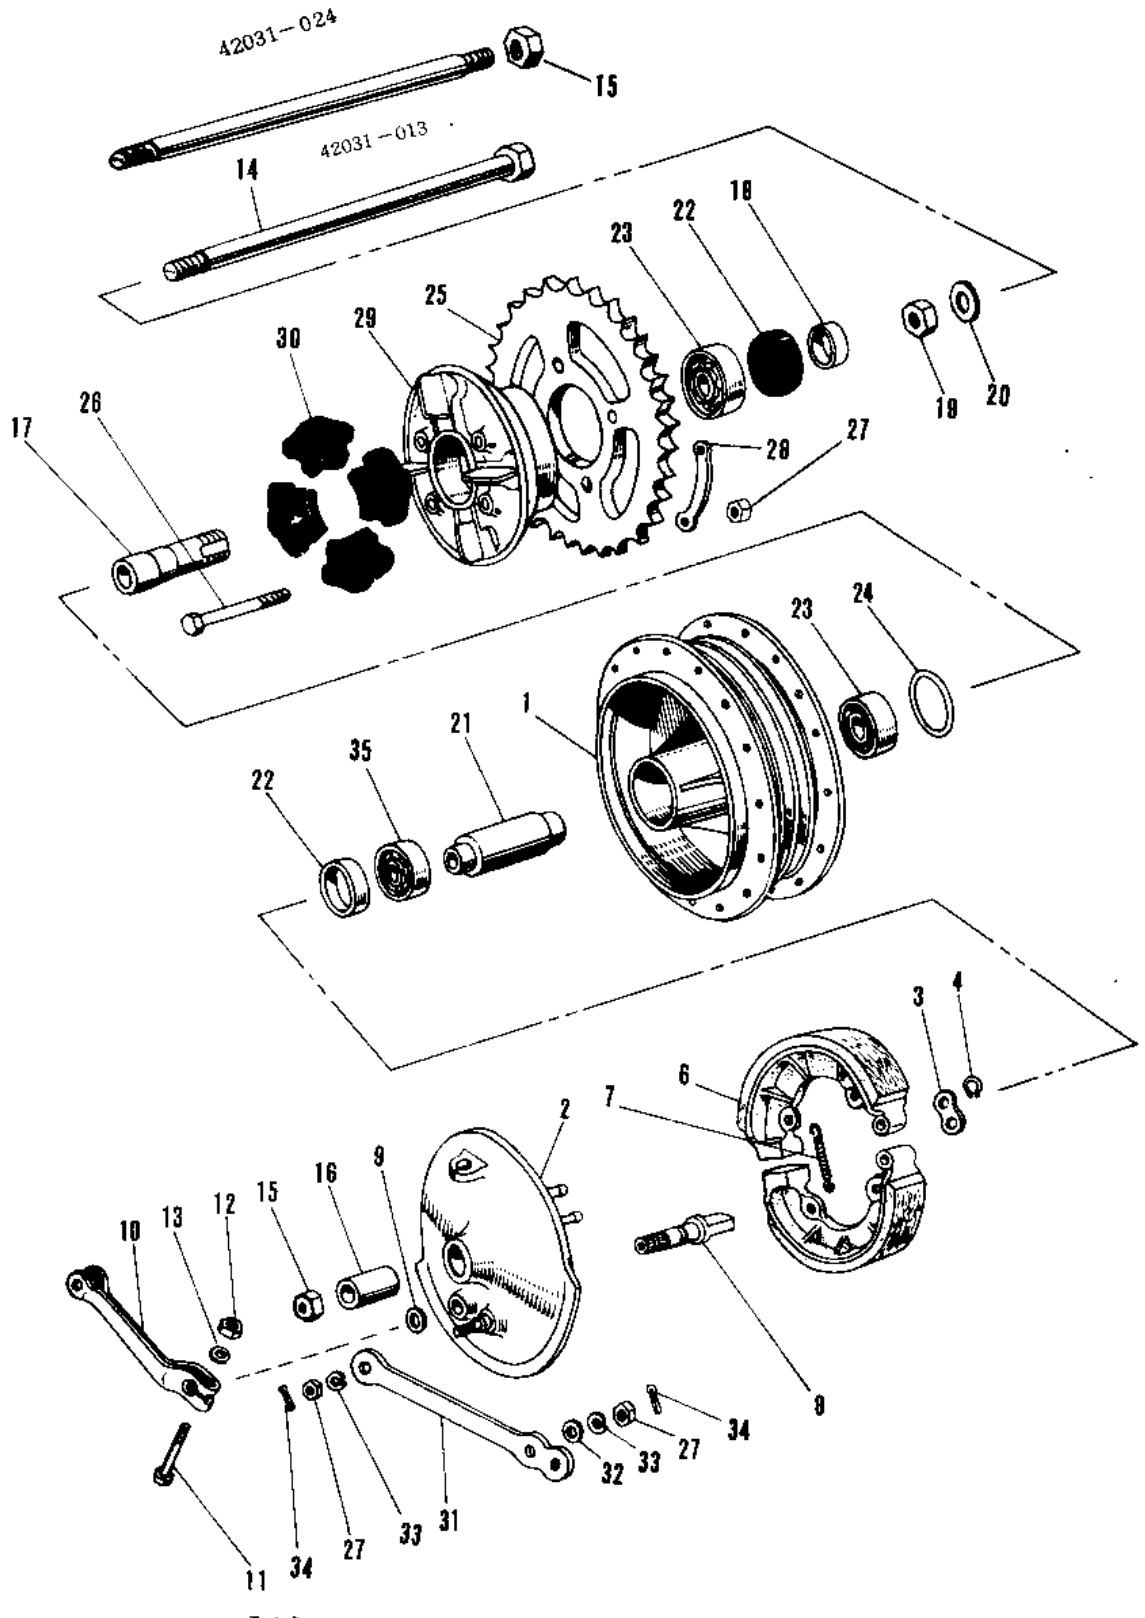

1969 Avenger PARTS DIAGRAM

REAR HUB/BRAKE

1969 Avenger PARTS LIST

REAR HUB/BRAKE

ITEM NAME	PART NUMBER	QUANTITY
DRUM ASSY REAR BRAKE (Ref # 1,21,2)	42005-009	1
PANEL-ASY,RR BRK,BUFF (Ref # 2~13)	42006-007-80	1
WASHER,BRAKE SHOE (Ref # 3)	41045-007	1
CIRCLIP 14MM (Ref # 4)	480J1400	2
SHOE REAR BRAKE (Ref # 6)	42019-003	2
SPRING BRAKE SHOE (Ref # 7)	41049-003	1
CAM SHAFT,REAR BRAKE (Ref # 8)	42026-015	1
DUST SHIELD BRAKE CAM (Ref # 9)	41051-001	1
LEVER,REAR BRAKE CAM (Ref # 10)	42029-037	1
BOLT-UPSET,6X40 (Ref # 11)	112G0640	1
NUT 6MM (Ref # 12)	311B0600	1
WASHER PLAIN 6MM (Ref # 13)	411B0600	1
AXLE REAR (Ref # 14)	42031-013	(1
AXLE-REAR (Ref # 14)	42031-033	1
UNAVAILABLE IN PRICE BOOK (Ref # 15)	313Z1600	2
COLLAR REAR HUB R.H (Ref # 16)	42032-008	1
SLEEVE REAR AXLE (Ref # 17)	42036-006	1
COLLER RR AXLE SLEEVE (Ref # 18)	42037-006	1
NUT SLEEVE (Ref # 19)	42045-006	1
WASHER SLEEVE (Ref # 20)	42046-009	1
SPACER RR HUB BEARING (Ref # 21)	42010-008	1
OIL SEAL WTC35527 (Ref # 22)	92052-006	1
BEARING BALL #6205 (Ref # 23)	601B6205	2
"0" RING,60MM (Ref # 24)	671B2560	1
REAR SPROCKET 37T (Ref # 25)	42041-028	1
BOLT-REAR SPROCKET (Ref # 26)	92003-087	4
NUT,10MM (Ref # 27)	314B1000	6
WASHER SPROCKET LOCK (Ref # 28)	92088-005	2
COUPLING ASSY,RR HUB (Ref # 17~19,)	42008-012	1

1969 Avenger PARTS LIST

REAR HUB/BRAKE

ITEM NAME	PART NUMBER	QUANTITY
DAMPER REAR HUB SHOCK (Ref # 30)	42014-008	4
TORQUE LINK REAR BRK (Ref # 31)	43007-010	1
WASHER PLAIN 10MM (Ref # 32)	411B1000	1
WASHER SPRING 10MM (Ref # 33)	461F1000	2
PIN COTTER 2.0X20 (Ref # 34)	550D2020	2
BEARING BALL #6205Z (Ref # 35)	601B6205Z	1