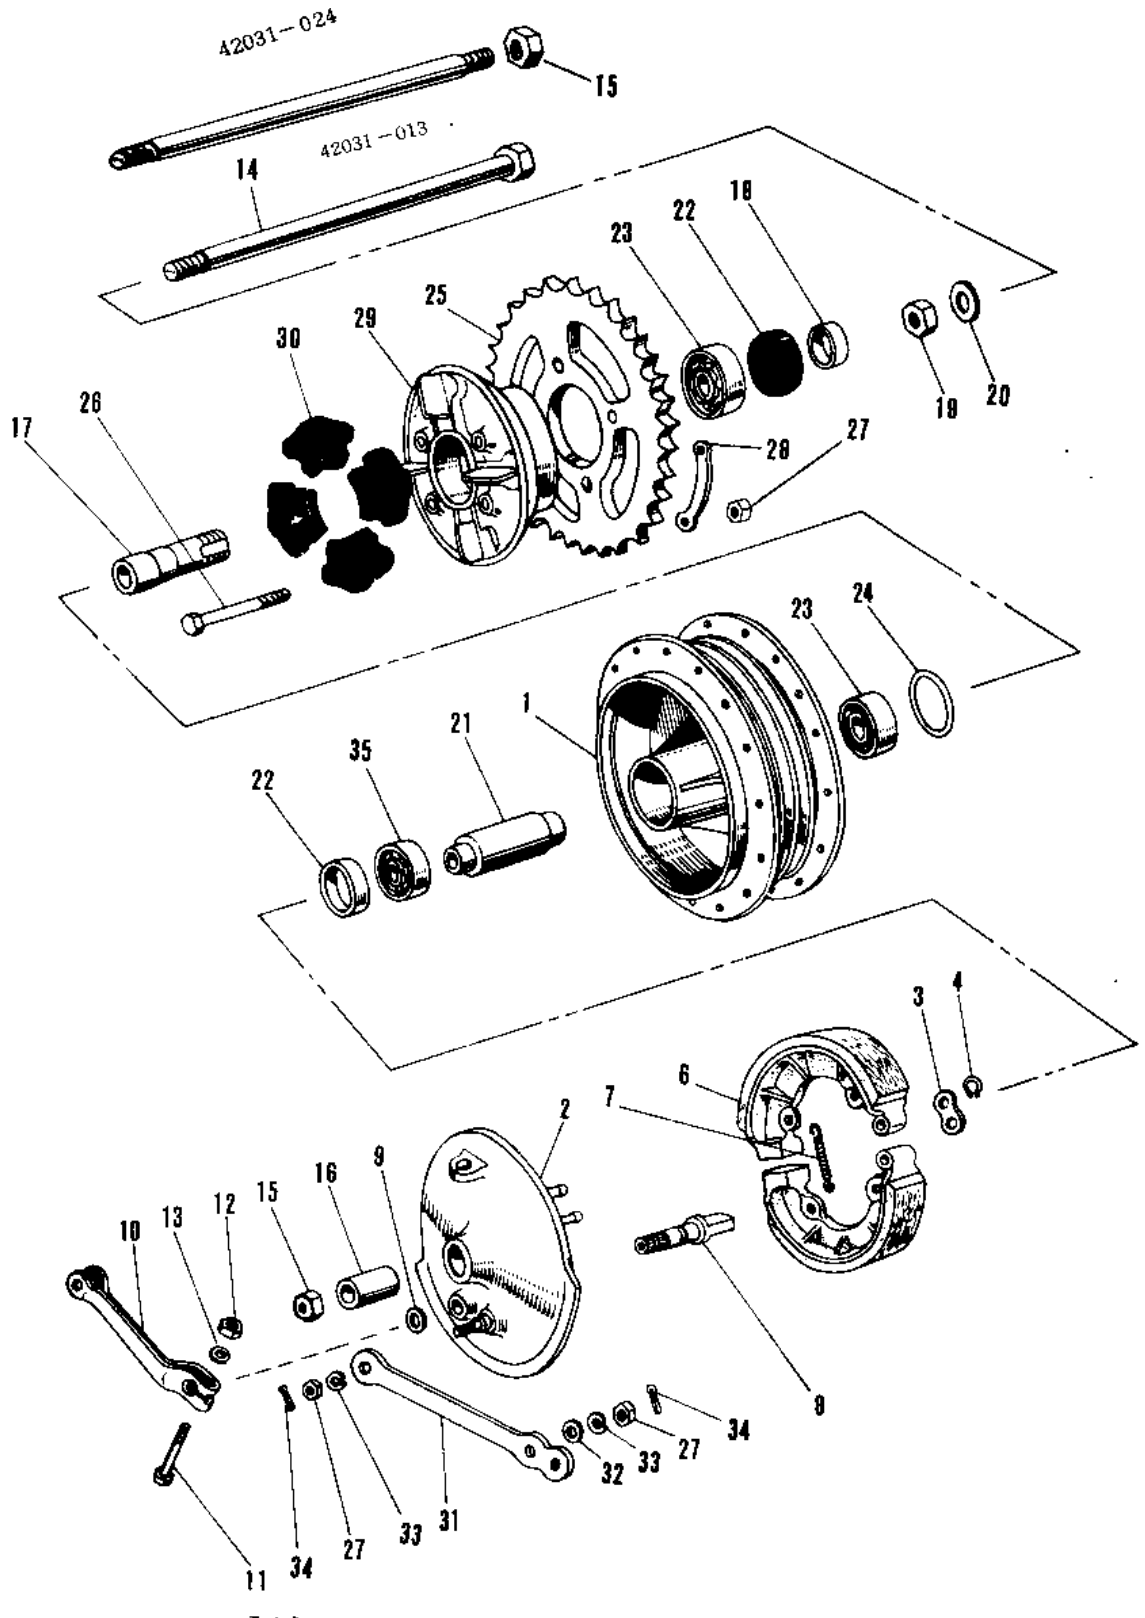

# 1969 Avenger PARTS DIAGRAM

## REAR HUB/BRAKE

## REAR HUB/BRAKE

ITEM NAME	PART NUMBER	QUANTITY
DRUM ASSY REAR BRAKE (Ref # 1,21,2)	42005-009	1
PANEL-ASY,RR BRK,BUFF (Ref # 2~13)	42006-007-80	1
WASHER,BRAKE SHOE (Ref # 3)	41045-007	1
CIRCLIP 14MM (Ref # 4)	480J1400	2
SHOE REAR BRAKE (Ref # 6)	42019-003	2
SPRING BRAKE SHOE (Ref # 7)	41049-003	1
CAM SHAFT,REAR BRAKE (Ref # 8)	42026-015	1
DUST SHIELD BRAKE CAM (Ref # 9)	41051-001	1
LEVER,REAR BRAKE CAM (Ref # 10)	42029-037	1
BOLT-UPSET,6X40 (Ref # 11)	112G0640	1
NUT 6MM (Ref # 12)	311B0600	1
WASHER PLAIN 6MM (Ref # 13)	411B0600	1
AXLE REAR (Ref # 14)	42031-013	(1
AXLE-REAR (Ref # 14)	42031-033	1
UNAVAILABLE IN PRICE BOOK (Ref # 15)	313Z1600	2
COLLAR REAR HUB R.H (Ref # 16)	42032-008	1
SLEEVE REAR AXLE (Ref # 17)	42036-006	1
COLLER RR AXLE SLEEVE (Ref # 18)	42037-006	1
NUT SLEEVE (Ref # 19)	42045-006	1
WASHER SLEEVE (Ref # 20)	42046-009	1
SPACER RR HUB BEARING (Ref # 21)	42010-008	1
OIL SEAL WTC35527 (Ref # 22)	92052-006	1
BEARING BALL #6205 (Ref # 23)	601B6205	2
"0" RING,60MM (Ref # 24)	671B2560	1
REAR SPROCKET 37T (Ref # 25)	42041-028	1
BOLT-REAR SPROCKET (Ref # 26)	92003-087	4
NUT,10MM (Ref # 27)	314B1000	6
WASHER SPROCKET LOCK (Ref # 28)	92088-005	2
COUPLING ASSY,RR HUB (Ref # 17~19,)	42008-012	1

## REAR HUB/BRAKE

ITEM NAME	PART NUMBER	QUANTITY
DAMPER REAR HUB SHOCK (Ref # 30)	42014-008	4
TORQUE LINK REAR BRK (Ref # 31)	43007-010	1
WASHER PLAIN 10MM (Ref # 32)	411B1000	1
WASHER SPRING 10MM (Ref # 33)	461F1000	2
PIN COTTER 2.0X20 (Ref # 34)	550D2020	2
BEARING BALL #6205Z (Ref # 35)	601B6205Z	1