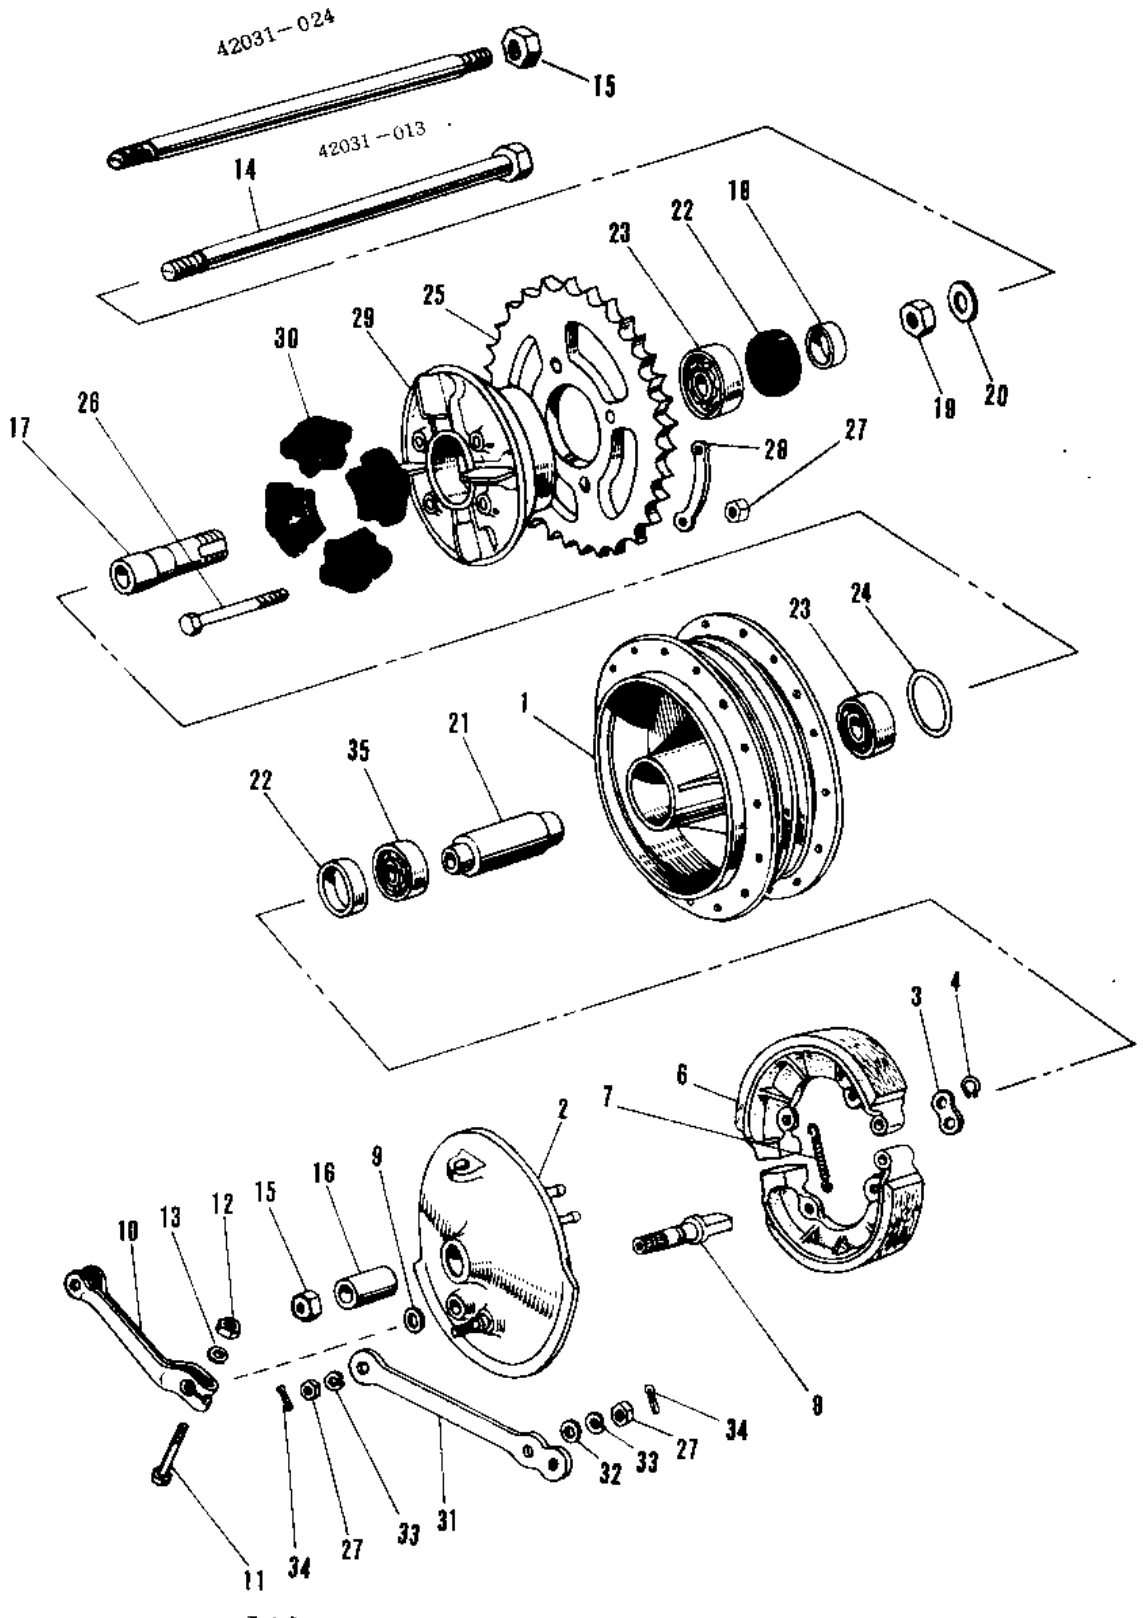

# 1971 Avenger PARTS DIAGRAM

## REAR HUB/BRAKE

## REAR HUB/BRAKE

ITEM NAME	PART NUMBER	QUANTITY
DRUM ASSY REAR BRAKE (Ref # 1,21,2)	42005-009	1
PANEL-ASY,RR BRK,BUFF (Ref # 2~13)	42006-007-80	1
WASHER,BRAKE SHOE (Ref # 3)	41045-007	1
CIRCLIP 14MM (Ref # 4)	480J1400	2
SHOE REAR BRAKE (Ref # 6)	42019-003	2
SPRING BRAKE SHOE (Ref # 7)	41049-003	1
CAM SHAFT,REAR BRAKE (Ref # 8)	42026-015	1
DUST SHIELD BRAKE CAM (Ref # 9)	41051-001	1
LEVER,REAR BRAKE CAM (Ref # 10)	42029-037	1
BOLT-UPSET,6X40 (Ref # 11)	112G0640	1
NUT 6MM (Ref # 12)	311B0600	1
WASHER PLAIN 6MM (Ref # 13)	411B0600	1
AXLE REAR (Ref # 14)	42031-013	(1
AXLE-REAR (Ref # 14)	42031-033	1
UNAVAILABLE IN PRICE BOOK (Ref # 15)	313Z1600	2
COLLAR REAR HUB R.H (Ref # 16)	42032-008	1
SLEEVE REAR AXLE (Ref # 17)	42036-006	1
COLLER RR AXLE SLEEVE (Ref # 18)	42037-006	1
NUT SLEEVE (Ref # 19)	42045-006	1
WASHER SLEEVE (Ref # 20)	42046-009	1
SPACER RR HUB BEARING (Ref # 21)	42010-008	1
OIL SEAL WTC35527 (Ref # 22)	92052-006	1
BEARING BALL #6205 (Ref # 23)	601B6205	2
"0" RING,60MM (Ref # 24)	671B2560	1
REAR SPROCKET 37T (Ref # 25)	42041-028	1
BOLT-REAR SPROCKET (Ref # 26)	92003-087	4
NUT,10MM (Ref # 27)	314B1000	6
WASHER SPROCKET LOCK (Ref # 28)	92088-005	2
COUPLING ASSY,RR HUB (Ref # 17~19,)	42008-012	1

## REAR HUB/BRAKE

ITEM NAME	PART NUMBER	QUANTITY
DAMPER REAR HUB SHOCK (Ref # 30)	42014-008	4
TORQUE LINK REAR BRK (Ref # 31)	43007-010	1
WASHER PLAIN 10MM (Ref # 32)	411B1000	1
WASHER SPRING 10MM (Ref # 33)	461F1000	2
PIN COTTER 2.0X20 (Ref # 34)	550D2020	2
BEARING BALL #6205Z (Ref # 35)	601B6205Z	1