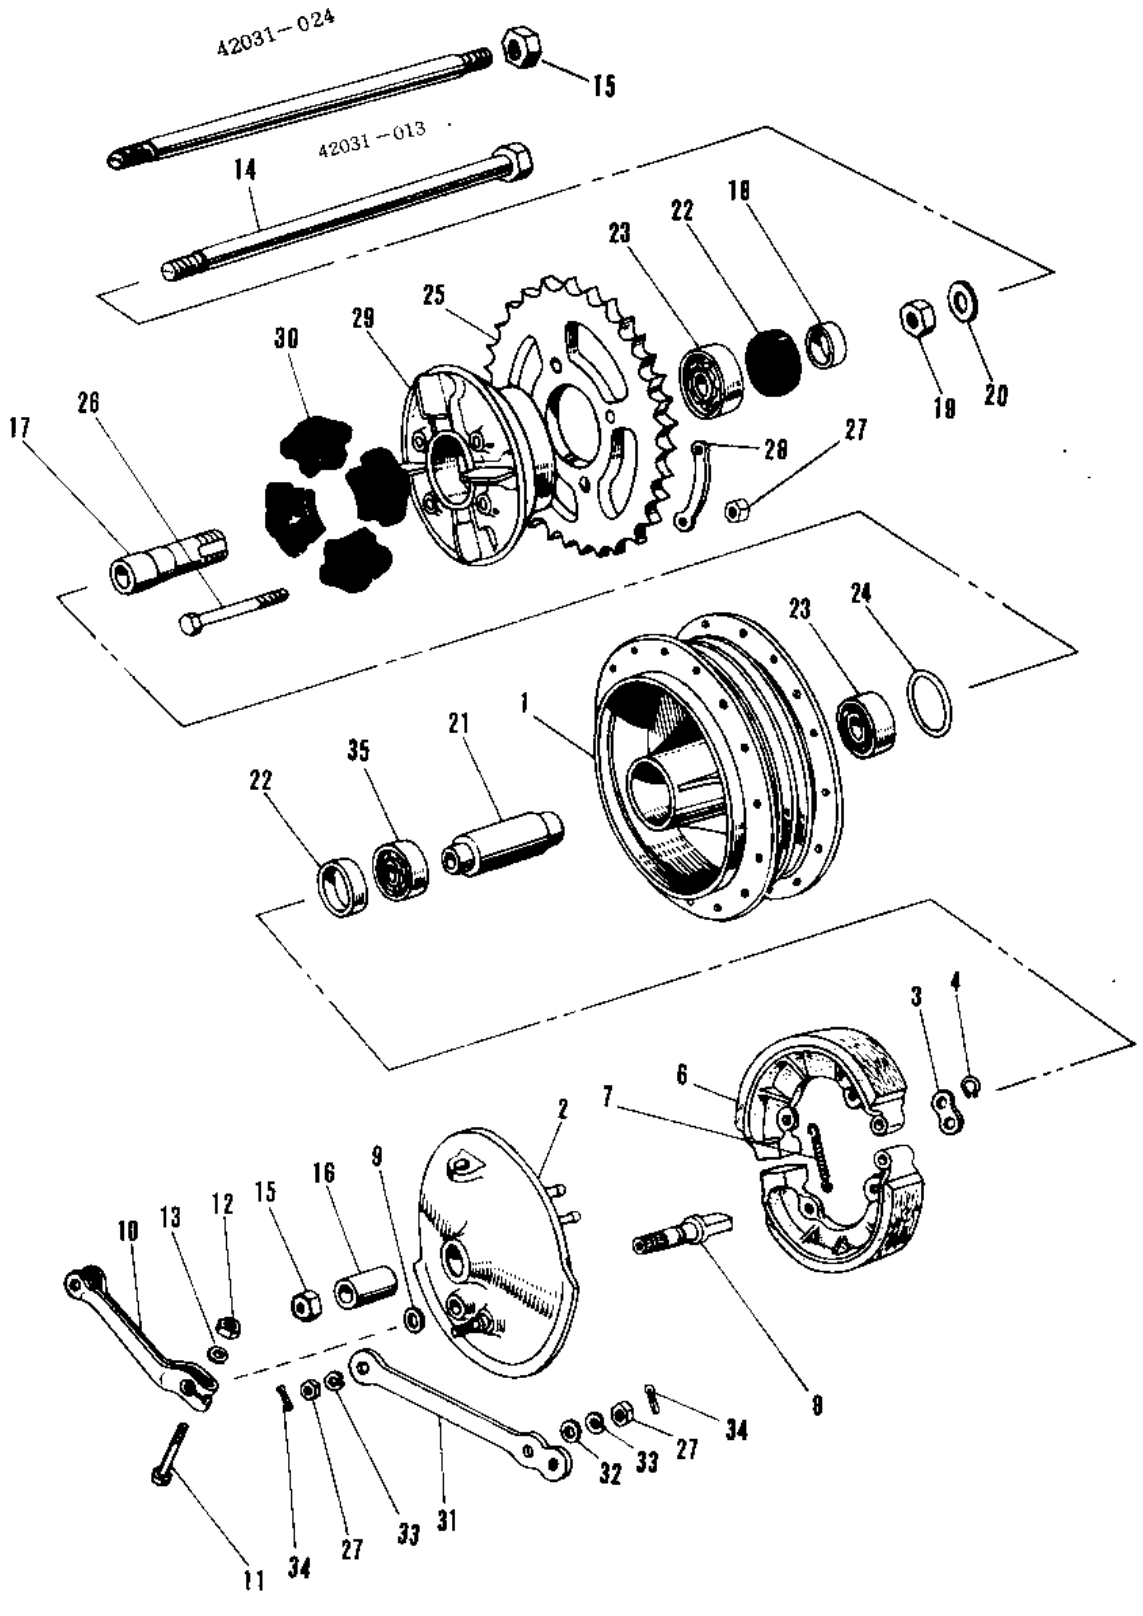

# 1967 Avenger SS PARTS DIAGRAM

## REAR HUB/BRAKE

## REAR HUB/BRAKE

ITEM NAME	PART NUMBER	QUANTITY
DRUM ASSY REAR BRAKE (Ref # 1,21,2)	42005-009	1
PANEL-ASY,RR BRK,BUFF (Ref # 2~13)	42006-007-80	1
WASHER,BRAKE SHOE (Ref # 3)	41045-007	1
CIRCLIP 14MM (Ref # 4)	480J1400	2
SHOE REAR BRAKE (Ref # 6)	42019-003	2
SPRING BRAKE SHOE (Ref # 7)	41049-003	1
CAM SHAFT,REAR BRAKE (Ref # 8)	42026-015	1
DUST SHIELD BRAKE CAM (Ref # 9)	41051-001	1
LEVER,REAR BRAKE CAM (Ref # 10)	42029-037	1
BOLT-UPSET,6X40 (Ref # 11)	112G0640	1
NUT 6MM (Ref # 12)	311B0600	1
WASHER PLAIN 6MM (Ref # 13)	411B0600	1
AXLE REAR (Ref # 14)	42031-013	(1
AXLE-REAR (Ref # 14)	42031-033	1
UNAVAILABLE IN PRICE BOOK (Ref # 15)	313Z1600	2
COLLAR REAR HUB R.H (Ref # 16)	42032-008	1
SLEEVE REAR AXLE (Ref # 17)	42036-006	1
COLLER RR AXLE SLEEVE (Ref # 18)	42037-006	1
NUT SLEEVE (Ref # 19)	42045-006	1
WASHER SLEEVE (Ref # 20)	42046-009	1
SPACER RR HUB BEARING (Ref # 21)	42010-008	1
OIL SEAL WTC35527 (Ref # 22)	92052-006	1
BEARING BALL #6205 (Ref # 23)	601B6205	2
"0" RING,60MM (Ref # 24)	671B2560	1
REAR SPROCKET 39T (Ref # 25)	42041-029	1
BOLT-REAR SPROCKET (Ref # 26)	92003-087	4
NUT,10MM (Ref # 27)	314B1000	6
WASHER SPROCKET LOCK (Ref # 28)	92088-005	2
COUPLING ASSY,RR HUB (Ref # 17~19,)	42008-012	1

## REAR HUB/BRAKE

ITEM NAME	PART NUMBER	QUANTITY
DAMPER REAR HUB SHOCK (Ref # 30)	42014-008	4
TORQUE LINK REAR BRK (Ref # 31)	43007-010	1
WASHER PLAIN 10MM (Ref # 32)	411B1000	1
WASHER SPRING 10MM (Ref # 33)	461F1000	2
PIN COTTER 2.0X20 (Ref # 34)	550D2020	2
BEARING BALL #6205Z (Ref # 35)	601B6205Z	1