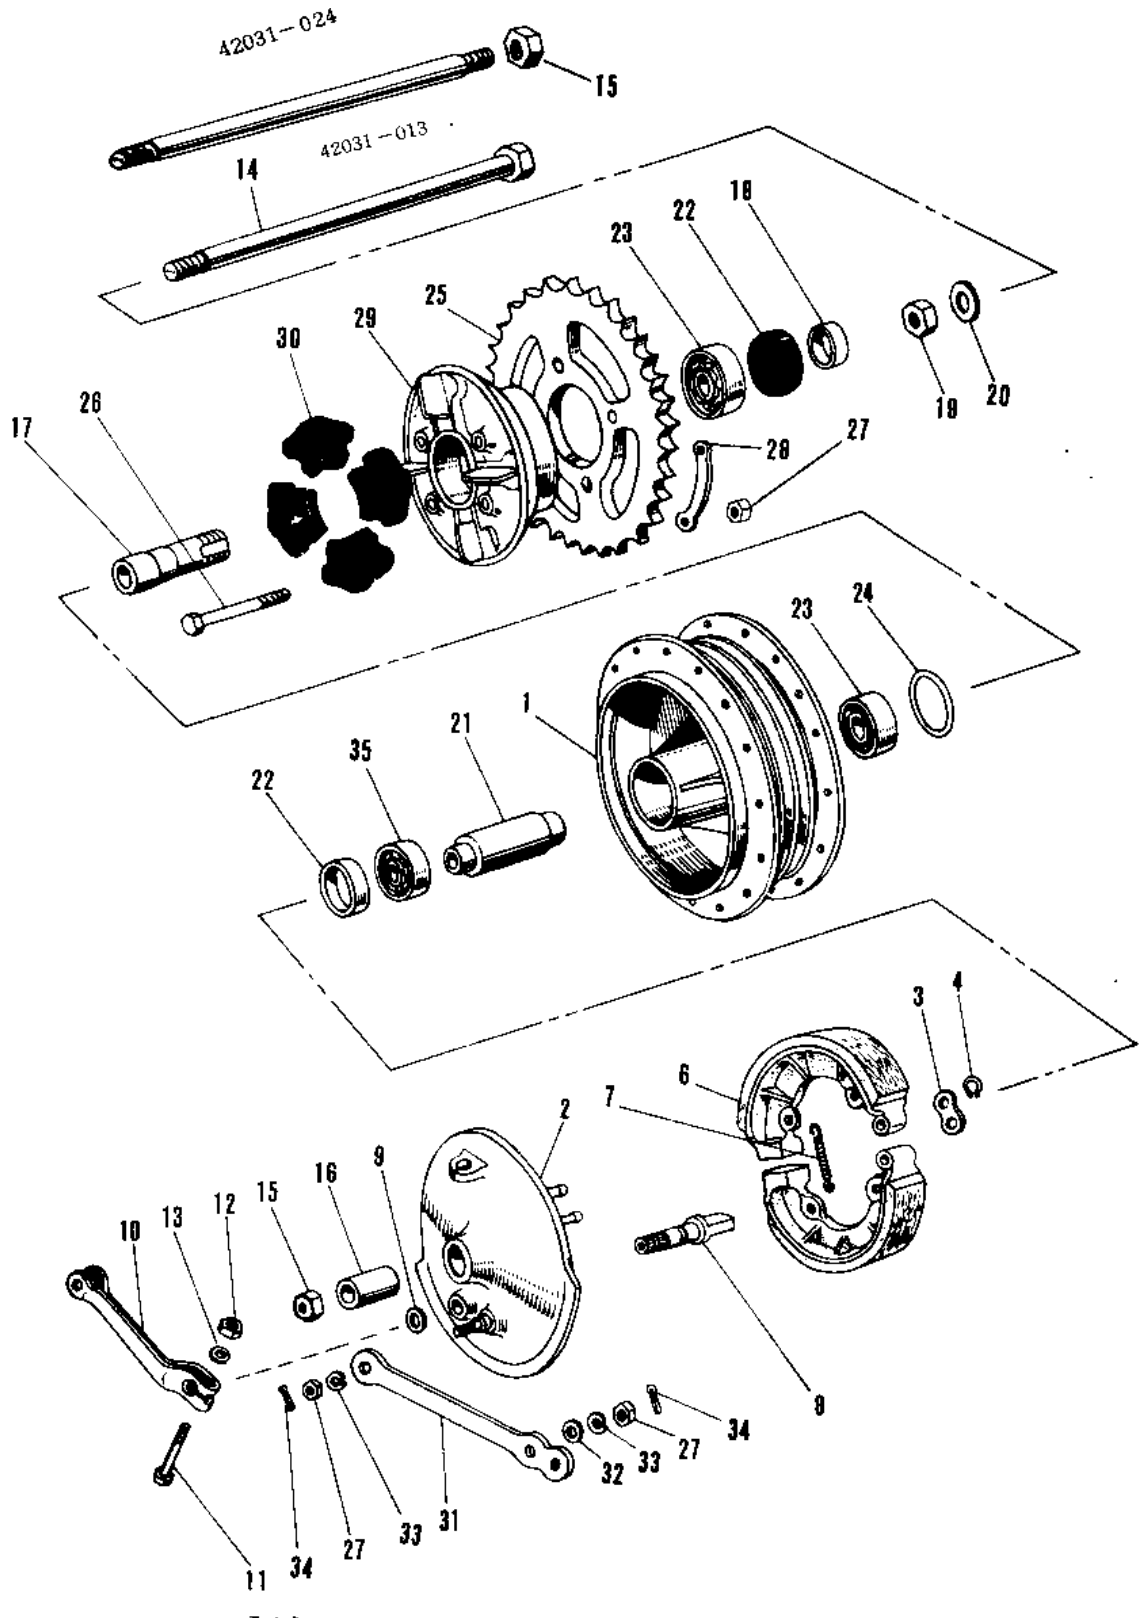

# 1970 A7SS-A PARTS DIAGRAM

## REAR HUB/BRAKE

## REAR HUB/BRAKE

ITEM NAME	PART NUMBER	QUANTITY
DRUM ASSY REAR BRAKE (Ref # 1,21,2)	42005-009	1
PANEL-ASY,RR BRK,BUFF (Ref # 2~13)	42006-007-80	1
WASHER,BRAKE SHOE (Ref # 3)	41045-007	1
CIRCLIP 14MM (Ref # 4)	480J1400	2
SHOE REAR BRAKE (Ref # 6)	42019-003	2
SPRING BRAKE SHOE (Ref # 7)	41049-003	1
CAM SHAFT,REAR BRAKE (Ref # 8)	42026-015	1
DUST SHIELD BRAKE CAM (Ref # 9)	41051-001	1
LEVER,REAR BRAKE CAM (Ref # 10)	42029-037	1
BOLT-UPSET,6X40 (Ref # 11)	112G0640	1
NUT 6MM (Ref # 12)	311B0600	1
WASHER PLAIN 6MM (Ref # 13)	411B0600	1
AXLE REAR (Ref # 14)	42031-013	(1
AXLE-REAR (Ref # 14)	42031-033	1
UNAVAILABLE IN PRICE BOOK (Ref # 15)	313Z1600	2
COLLAR REAR HUB R.H (Ref # 16)	42032-008	1
SLEEVE REAR AXLE (Ref # 17)	42036-006	1
COLLER RR AXLE SLEEVE (Ref # 18)	42037-006	1
NUT SLEEVE (Ref # 19)	42045-006	1
WASHER SLEEVE (Ref # 20)	42046-009	1
SPACER RR HUB BEARING (Ref # 21)	42010-008	1
OIL SEAL WTC35527 (Ref # 22)	92052-006	1
BEARING BALL #6205 (Ref # 23)	601B6205	2
"0" RING,60MM (Ref # 24)	671B2560	1
REAR SPROCKET 39T (Ref # 25)	42041-029	1
BOLT-REAR SPROCKET (Ref # 26)	92003-087	4
NUT,10MM (Ref # 27)	314B1000	6
WASHER SPROCKET LOCK (Ref # 28)	92088-005	2
COUPLING ASSY,RR HUB (Ref # 17~19,)	42008-012	1

## REAR HUB/BRAKE

ITEM NAME	PART NUMBER	QUANTITY
DAMPER REAR HUB SHOCK (Ref # 30)	42014-008	4
TORQUE LINK REAR BRK (Ref # 31)	43007-010	1
WASHER PLAIN 10MM (Ref # 32)	411B1000	1
WASHER SPRING 10MM (Ref # 33)	461F1000	2
PIN COTTER 2.0X20 (Ref # 34)	550D2020	2
BEARING BALL #6205Z (Ref # 35)	601B6205Z	1