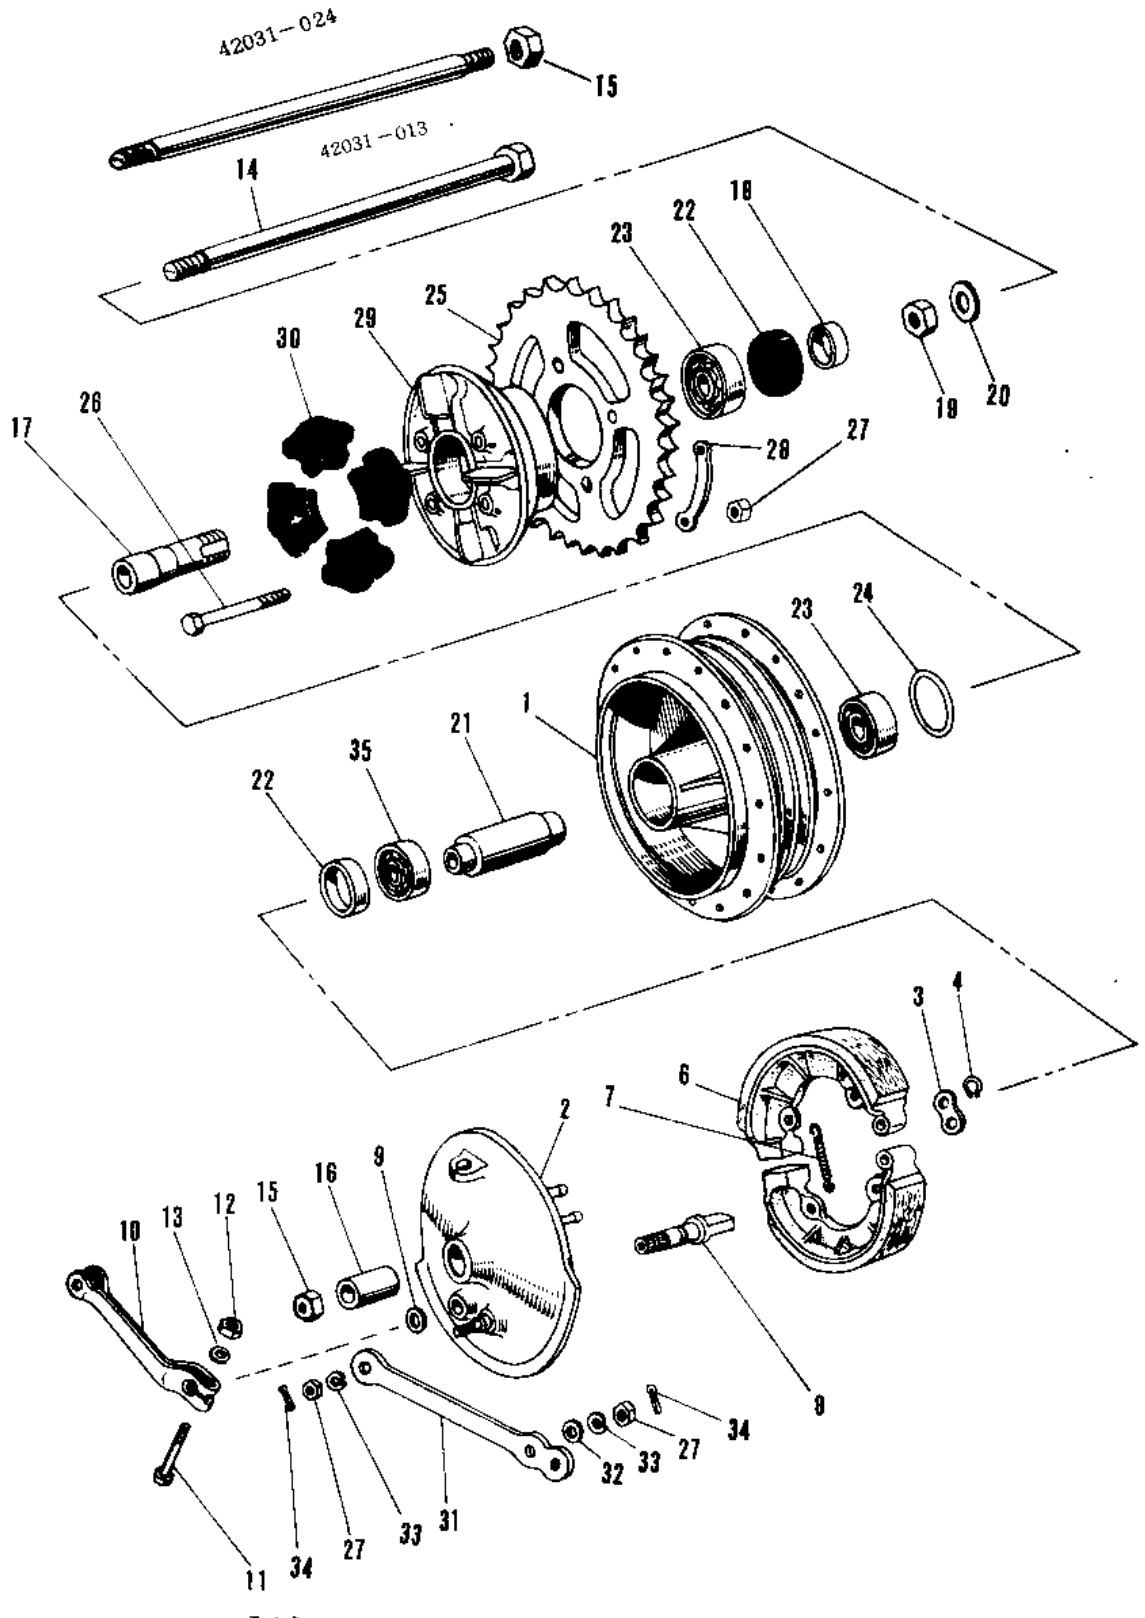

# 1971 A7SS-B PARTS DIAGRAM

REAR HUB/BRAKE

# 1971 A7SS-B PARTS LIST

## REAR HUB/BRAKE

ITEM NAME	PART NUMBER	QUANTITY
DRUM ASSY REAR BRAKE (Ref # 1,21,2)	42005-009	1
PANEL-ASY,RR BRK,BUFF (Ref # 2~13)	42006-007-80	1
WASHER,BRAKE SHOE (Ref # 3)	41045-007	1
CIRCLIP 14MM (Ref # 4)	480J1400	2
SHOE REAR BRAKE (Ref # 6)	42019-003	2
SPRING BRAKE SHOE (Ref # 7)	41049-003	1
CAM SHAFT,REAR BRAKE (Ref # 8)	42026-015	1
DUST SHIELD BRAKE CAM (Ref # 9)	41051-001	1
LEVER,REAR BRAKE CAM (Ref # 10)	42029-037	1
BOLT-UPSET,6X40 (Ref # 11)	112G0640	1
NUT 6MM (Ref # 12)	311B0600	1
WASHER PLAIN 6MM (Ref # 13)	411B0600	1
AXLE REAR (Ref # 14)	42031-013	(1
AXLE-REAR (Ref # 14)	42031-033	1
UNAVAILABLE IN PRICE BOOK (Ref # 15)	313Z1600	2
COLLAR REAR HUB R.H (Ref # 16)	42032-008	1
SLEEVE REAR AXLE (Ref # 17)	42036-006	1
COLLER RR AXLE SLEEVE (Ref # 18)	42037-006	1
NUT SLEEVE (Ref # 19)	42045-006	1
WASHER SLEEVE (Ref # 20)	42046-009	1
SPACER RR HUB BEARING (Ref # 21)	42010-008	1
OIL SEAL WTC35527 (Ref # 22)	92052-006	1
BEARING BALL #6205 (Ref # 23)	601B6205	2
"0" RING,60MM (Ref # 24)	671B2560	1
REAR SPROCKET 39T (Ref # 25)	42041-029	1
BOLT-REAR SPROCKET (Ref # 26)	92003-087	4
NUT,10MM (Ref # 27)	314B1000	6
WASHER SPROCKET LOCK (Ref # 28)	92088-005	2
COUPLING ASSY,RR HUB (Ref # 17~19,)	42008-012	1

## REAR HUB/BRAKE

ITEM NAME	PART NUMBER	QUANTITY
DAMPER REAR HUB SHOCK (Ref # 30)	42014-008	4
TORQUE LINK REAR BRK (Ref # 31)	43007-010	1
WASHER PLAIN 10MM (Ref # 32)	411B1000	1
WASHER SPRING 10MM (Ref # 33)	461F1000	2
PIN COTTER 2.0X20 (Ref # 34)	550D2020	2
BEARING BALL #6205Z (Ref # 35)	601B6205Z	1