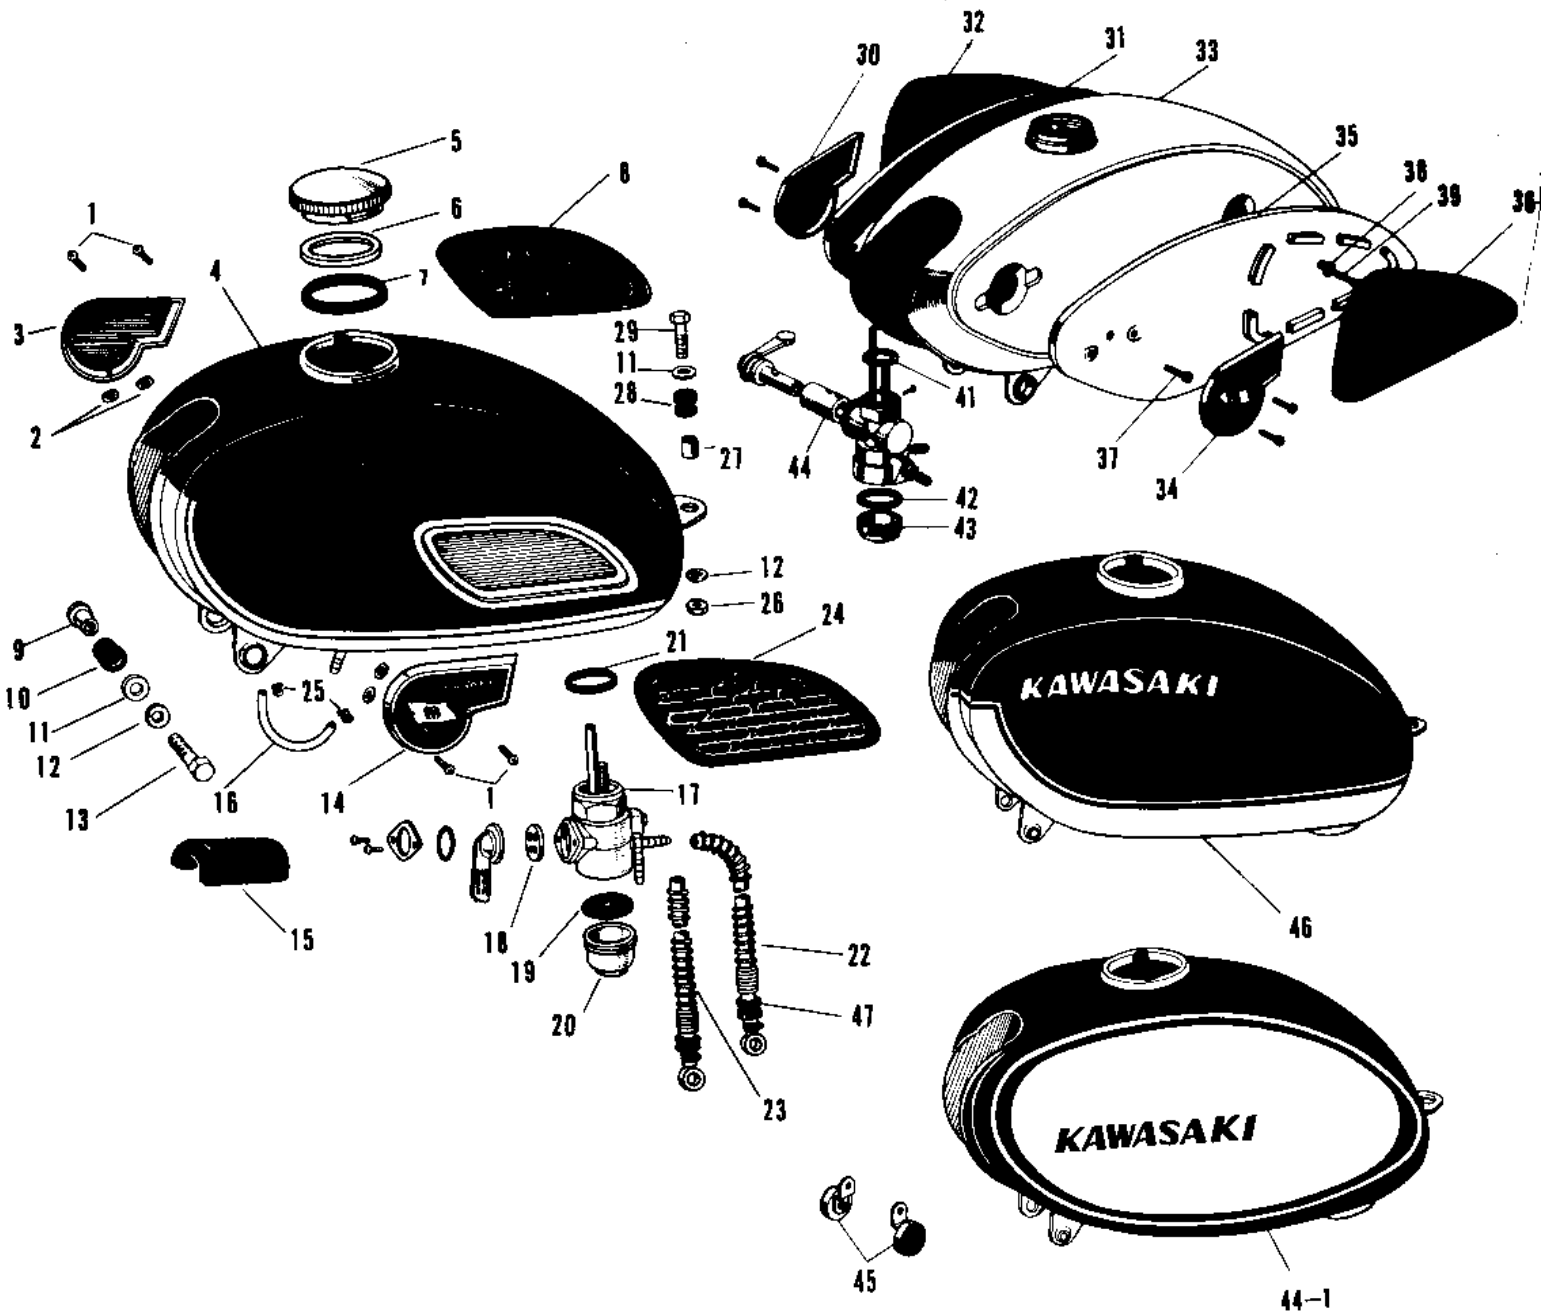

# 1971 A1-B PARTS DIAGRAM

## FUEL TANK (1)

# 1971 A1-B PARTS LIST

## FUEL TANK (1)

ITEM NAME	PART NUMBER	QUANTITY
SCREW PAN HEAD 4X8 (Ref # 1)	220E0408	4
SCREW PAN HEAD 4X8 (Ref # 1)	220E0408	4
SPACER FL TANK EMBLEM (Ref # 2)	56025-002	4
EMBLEM FUEL TANK R.H (Ref # 3)	56014-007	1
TANK FUEL C.RED (Ref # 4)	51001-015-24	1
FUEL TANK (Ref # 4)	51001-015-27	NA
CAP FUEL TANK (Ref # 5,6)	51049-008	1
GASKET-FUEL TANK CAP (Ref # 7)	51059-007	1
GRIP KNEE R.H (Ref # 8)	51062-008	1
COLLAR,FUEL TANK FITT (Ref # 9)	92027-1134	2
DAMPER RUBB TANK FRNT (Ref # 10)	92075-013	2
WASHER,8X26X2.3 (Ref # 11)	92022-1564	3
WASHER SPRING 8MM (Ref # 12)	461F0800	3
BOLT 8X38 (Ref # 13)	92001-1405	2
EMBLEM FUEL TANK L.H (Ref # 14)	56013-006	1
MAT FUEL TANK (Ref # 15)	51067-002	1
PIPE FUEL TANK CONECT (Ref # 16)	51047-002	1
COCK ASSY,FUEL (Ref # 17~21)	51023-043	1
GASKET FUEL COCK LEV (Ref # 18)	92065-019	1
GASKET FUEL COCK CUP (Ref # 19)	51037-007	1
CUP FUEL COCK (Ref # 20)	51036-003	1
GASKET FUEL COCK JONT (Ref # 21)	51032-001	1
PIPE-FUEL (Ref # 22)	51044-041	1
PIPE-FUEL (Ref # 23)	51044-040	1
GRIP KNEE L.H (Ref # 24)	51061-009	1
CLAMP FUEL PIPE (Ref # 25)	92037-010	2
NUT,8MM (Ref # 26)	311B0800	1
SPACER FUEL TANK REAR (Ref # 27)	92027-034	1
DAMPER RUBB TANK REAR (Ref # 28)	92075-030	1