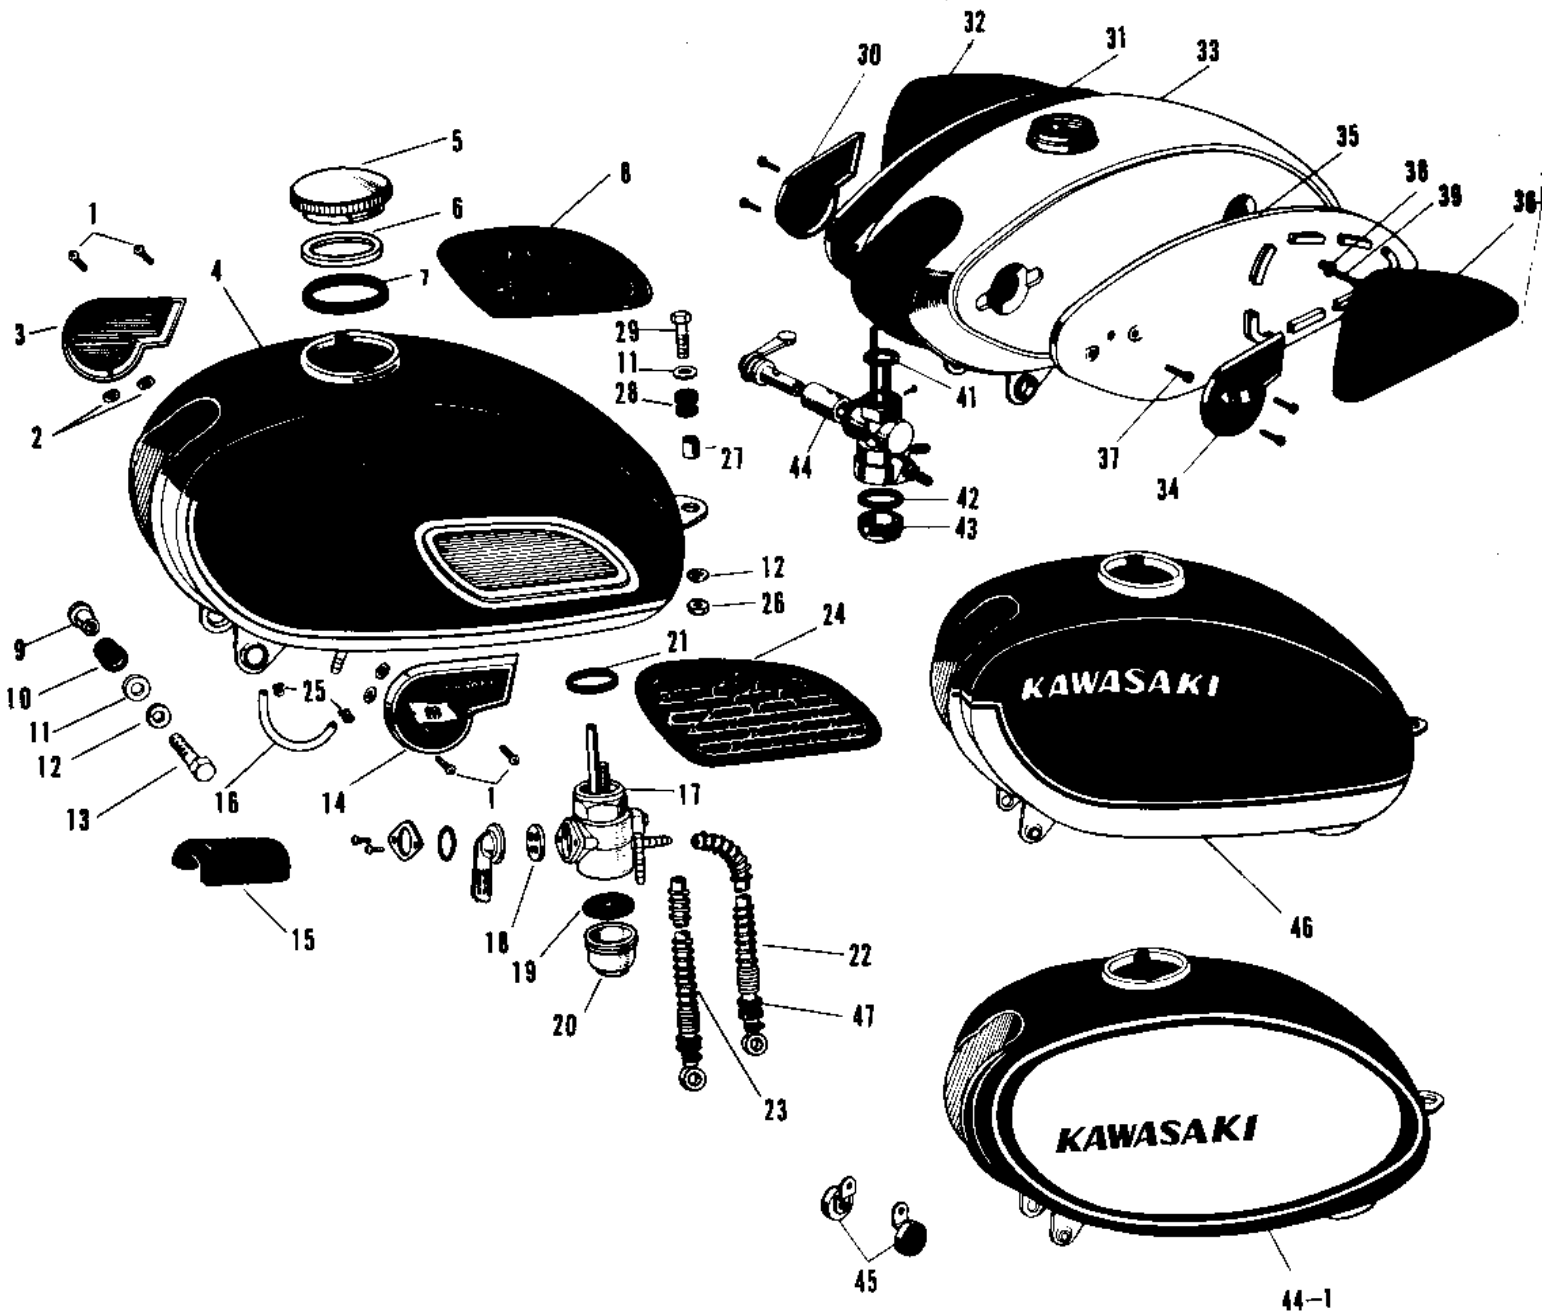

1968 A1SS PARTS DIAGRAM

FUEL TANK (1)

1968 A1SS PARTS LIST

FUEL TANK (1)

ITEM NAME	PART NUMBER	QUANTITY
SCREW PAN HEAD 4X8 (Ref # 1)	220E0408	4
SCREW PAN HEAD 4X8 (Ref # 1)	220E0408	4
SPACER FL TANK EMBLEM (Ref # 2)	56025-002	4
EMBLEM FUEL TANK R.H (Ref # 3)	56014-007	1
TANK FUEL C.RED (Ref # 4)	51001-015-24	1
FUEL TANK (Ref # 4)	51001-015-27	NA
CAP FUEL TANK (Ref # 5,6)	51049-008	1
GASKET-FUEL TANK CAP (Ref # 7)	51059-007	1
GRIP KNEE R.H (Ref # 8)	51062-008	1
COLLAR,FUEL TANK FITT (Ref # 9)	92027-1134	2
DAMPER RUBB TANK FRNT (Ref # 10)	92075-013	2
WASHER,8X26X2.3 (Ref # 11)	92022-1564	3
WASHER SPRING 8MM (Ref # 12)	461F0800	3
BOLT 8X38 (Ref # 13)	92001-1405	2
EMBLEM FUEL TANK L.H (Ref # 14)	56013-006	1
MAT FUEL TANK (Ref # 15)	51067-002	1
PIPE FUEL TANK CONECT (Ref # 16)	51047-002	1
COCK ASSY,FUEL (Ref # 17~21)	51023-043	1
GASKET FUEL COCK LEV (Ref # 18)	92065-019	1
GASKET FUEL COCK CUP (Ref # 19)	51037-007	1
CUP FUEL COCK (Ref # 20)	51036-003	1
GASKET FUEL COCK JONT (Ref # 21)	51032-001	1
PIPE-FUEL (Ref # 22)	51044-041	1
PIPE-FUEL (Ref # 23)	51044-040	1
GRIP KNEE L.H (Ref # 24)	51061-009	1
CLAMP FUEL PIPE (Ref # 25)	92037-010	2
NUT,8MM (Ref # 26)	311B0800	1
SPACER FUEL TANK REAR (Ref # 27)	92027-034	1
DAMPER RUBB TANK REAR (Ref # 28)	92075-030	1