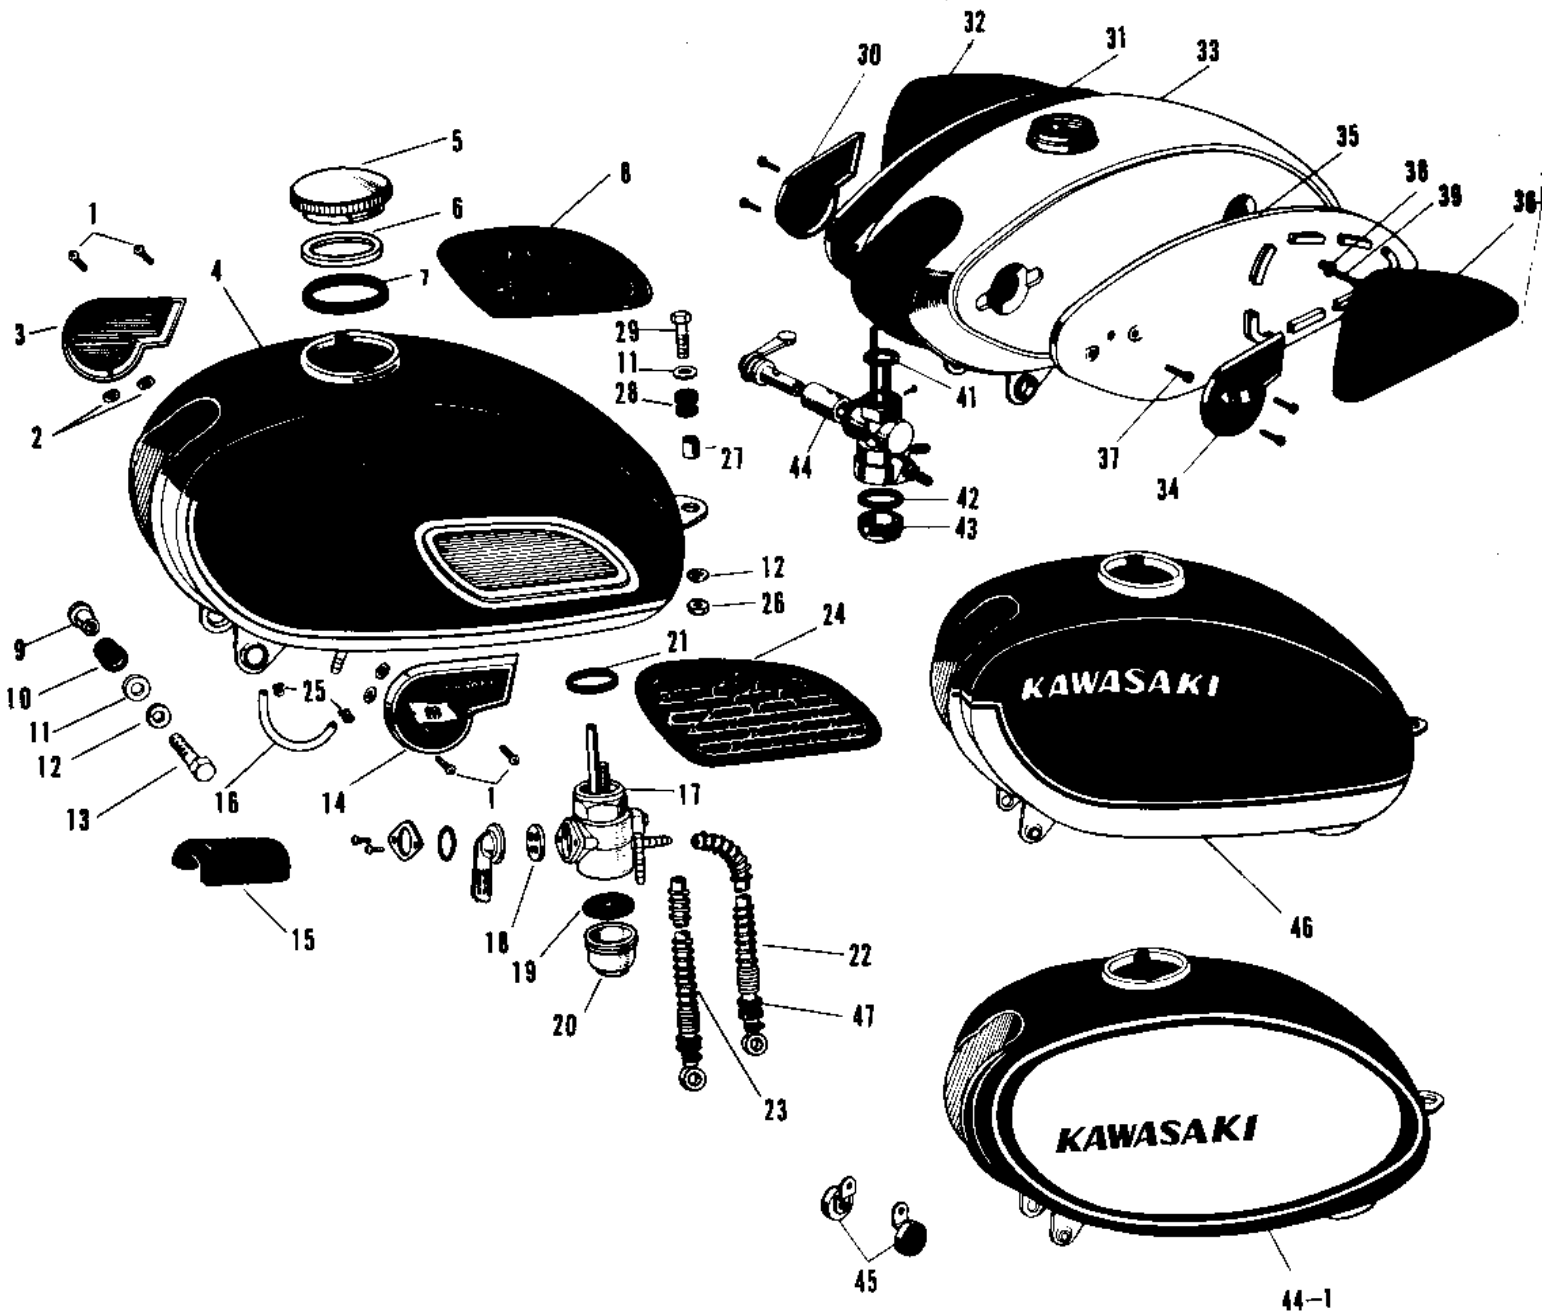

1969 A1SS PARTS DIAGRAM

FUEL TANK (1)

1969 A1SS PARTS LIST

FUEL TANK (1)

ITEM NAME	PART NUMBER	QUANTITY
SCREW PAN HEAD 4X8 (Ref # 1)	220E0408	4
SCREW PAN HEAD 4X8 (Ref # 1)	220E0408	4
SPACER FL TANK EMBLEM (Ref # 2)	56025-002	4
EMBLEM FUEL TANK R.H (Ref # 3)	56014-007	1
TANK FUEL C.RED (Ref # 4)	51001-015-24	1
FUEL TANK (Ref # 4)	51001-015-27	NA
CAP FUEL TANK (Ref # 5,6)	51049-008	1
GASKET-FUEL TANK CAP (Ref # 7)	51059-007	1
GRIP KNEE R.H (Ref # 8)	51062-008	1
COLLAR,FUEL TANK FITT (Ref # 9)	92027-1134	2
DAMPER RUBB TANK FRNT (Ref # 10)	92075-013	2
WASHER,8X26X2.3 (Ref # 11)	92022-1564	3
WASHER SPRING 8MM (Ref # 12)	461F0800	3
BOLT 8X38 (Ref # 13)	92001-1405	2
EMBLEM FUEL TANK L.H (Ref # 14)	56013-006	1
MAT FUEL TANK (Ref # 15)	51067-002	1
PIPE FUEL TANK CONECT (Ref # 16)	51047-002	1
COCK ASSY,FUEL (Ref # 17~21)	51023-043	1
GASKET FUEL COCK LEV (Ref # 18)	92065-019	1
GASKET FUEL COCK CUP (Ref # 19)	51037-007	1
CUP FUEL COCK (Ref # 20)	51036-003	1
GASKET FUEL COCK JONT (Ref # 21)	51032-001	1
PIPE-FUEL (Ref # 22)	51044-041	1
PIPE-FUEL (Ref # 23)	51044-040	1
GRIP KNEE L.H (Ref # 24)	51061-009	1
CLAMP FUEL PIPE (Ref # 25)	92037-010	2
NUT,8MM (Ref # 26)	311B0800	1
SPACER FUEL TANK REAR (Ref # 27)	92027-034	1
DAMPER RUBB TANK REAR (Ref # 28)	92075-030	1