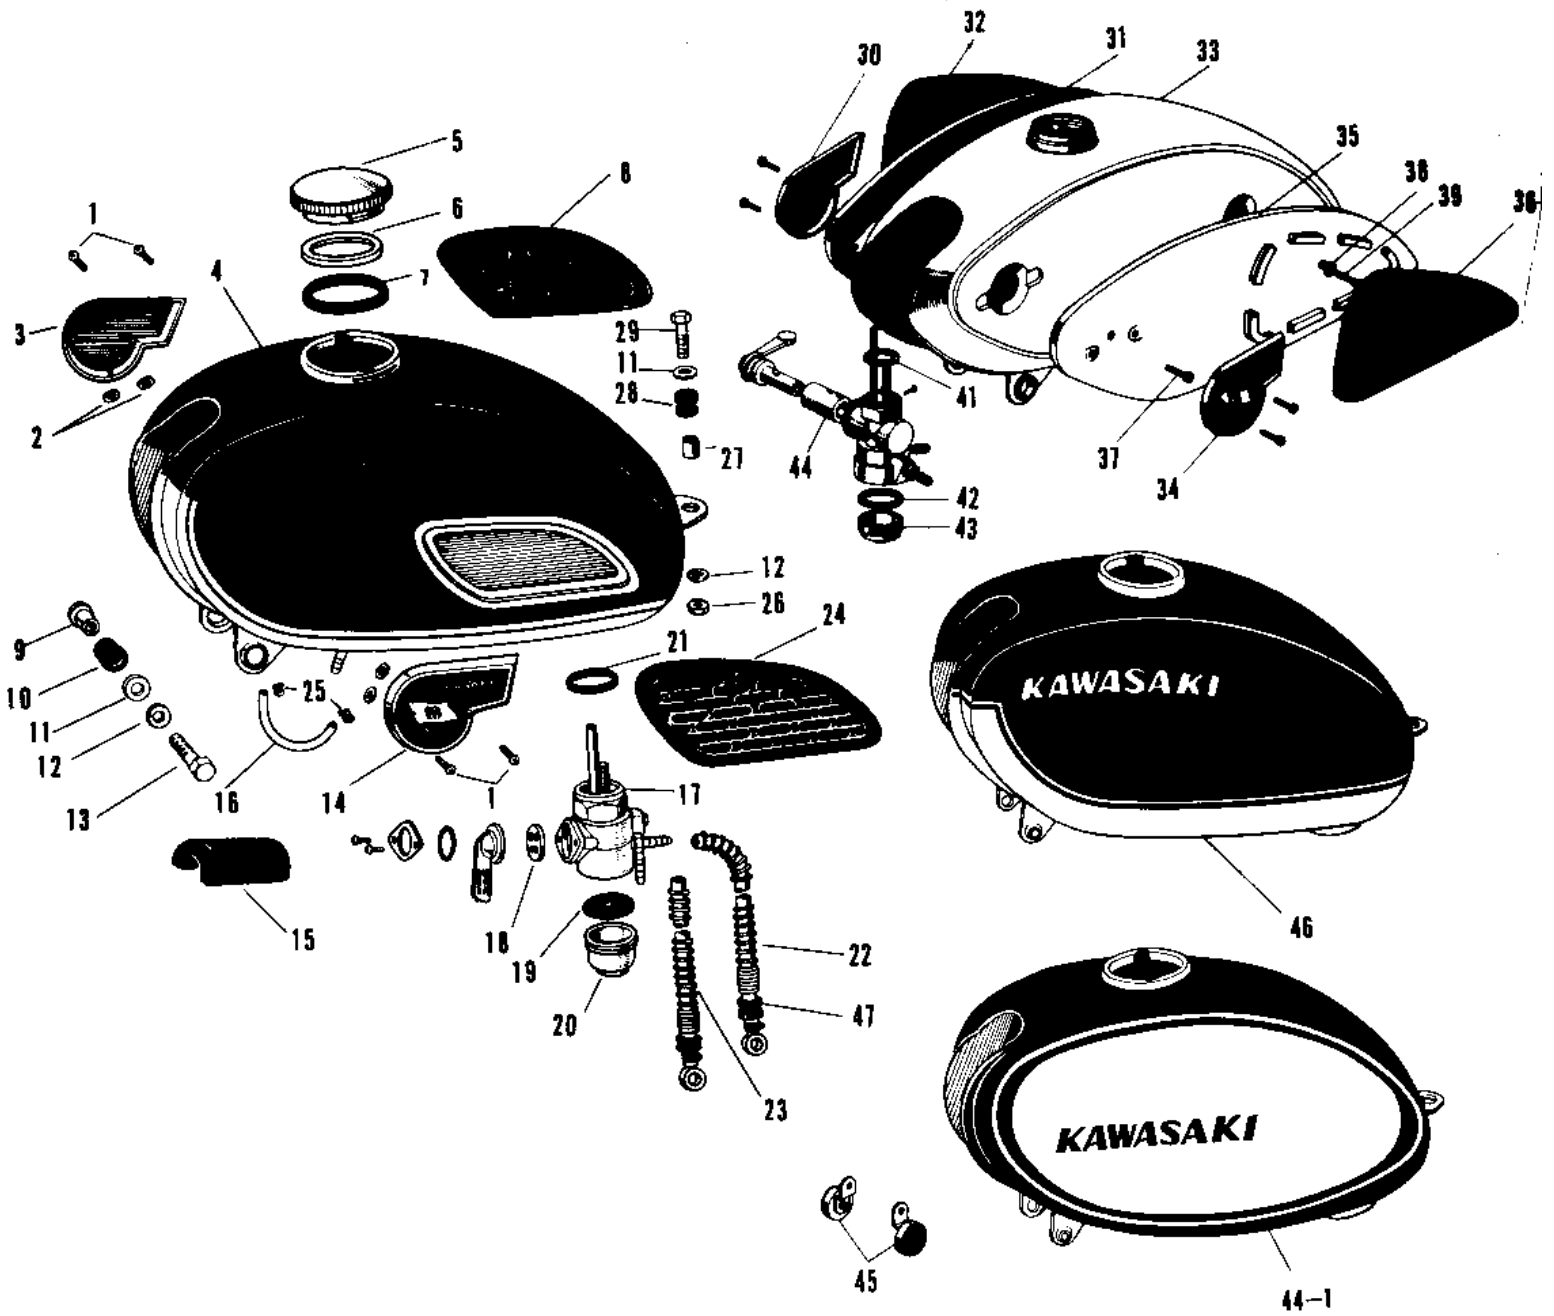

1967 A1SS PARTS DIAGRAM

FUEL TANK (1)

1967 A1SS PARTS LIST

FUEL TANK (1)

ITEM NAME	PART NUMBER	QUANTITY
SCREW PAN HEAD 4X8 (Ref # 1)	220E0408	4
SCREW PAN HEAD 4X8 (Ref # 1)	220E0408	4
SPACER FL TANK EMBLEM (Ref # 2)	56025-002	4
EMBLEM FUEL TANK R.H (Ref # 3)	56014-007	1
TANK FUEL C.RED (Ref # 4)	51001-015-24	1
FUEL TANK (Ref # 4)	51001-015-27	NA
CAP FUEL TANK (Ref # 5,6)	51049-008	1
GASKET-FUEL TANK CAP (Ref # 7)	51059-007	1
GRIP KNEE R.H (Ref # 8)	51062-008	1
COLLAR,FUEL TANK FITT (Ref # 9)	92027-1134	2
DAMPER RUBB TANK FRNT (Ref # 10)	92075-013	2
WASHER,8X26X2.3 (Ref # 11)	92022-1564	3
WASHER SPRING 8MM (Ref # 12)	461F0800	3
BOLT 8X38 (Ref # 13)	92001-1405	2
EMBLEM FUEL TANK L.H (Ref # 14)	56013-006	1
MAT FUEL TANK (Ref # 15)	51067-002	1
PIPE FUEL TANK CONECT (Ref # 16)	51047-002	1
COCK ASSY,FUEL (Ref # 17~21)	51023-043	1
GASKET FUEL COCK LEV (Ref # 18)	92065-019	1
GASKET FUEL COCK CUP (Ref # 19)	51037-007	1
CUP FUEL COCK (Ref # 20)	51036-003	1
GASKET FUEL COCK JONT (Ref # 21)	51032-001	1
PIPE-FUEL (Ref # 22)	51044-041	1
PIPE-FUEL (Ref # 23)	51044-040	1
GRIP KNEE L.H (Ref # 24)	51061-009	1
CLAMP FUEL PIPE (Ref # 25)	92037-010	2
NUT,8MM (Ref # 26)	311B0800	1
SPACER FUEL TANK REAR (Ref # 27)	92027-034	1
DAMPER RUBB TANK REAR (Ref # 28)	92075-030	1