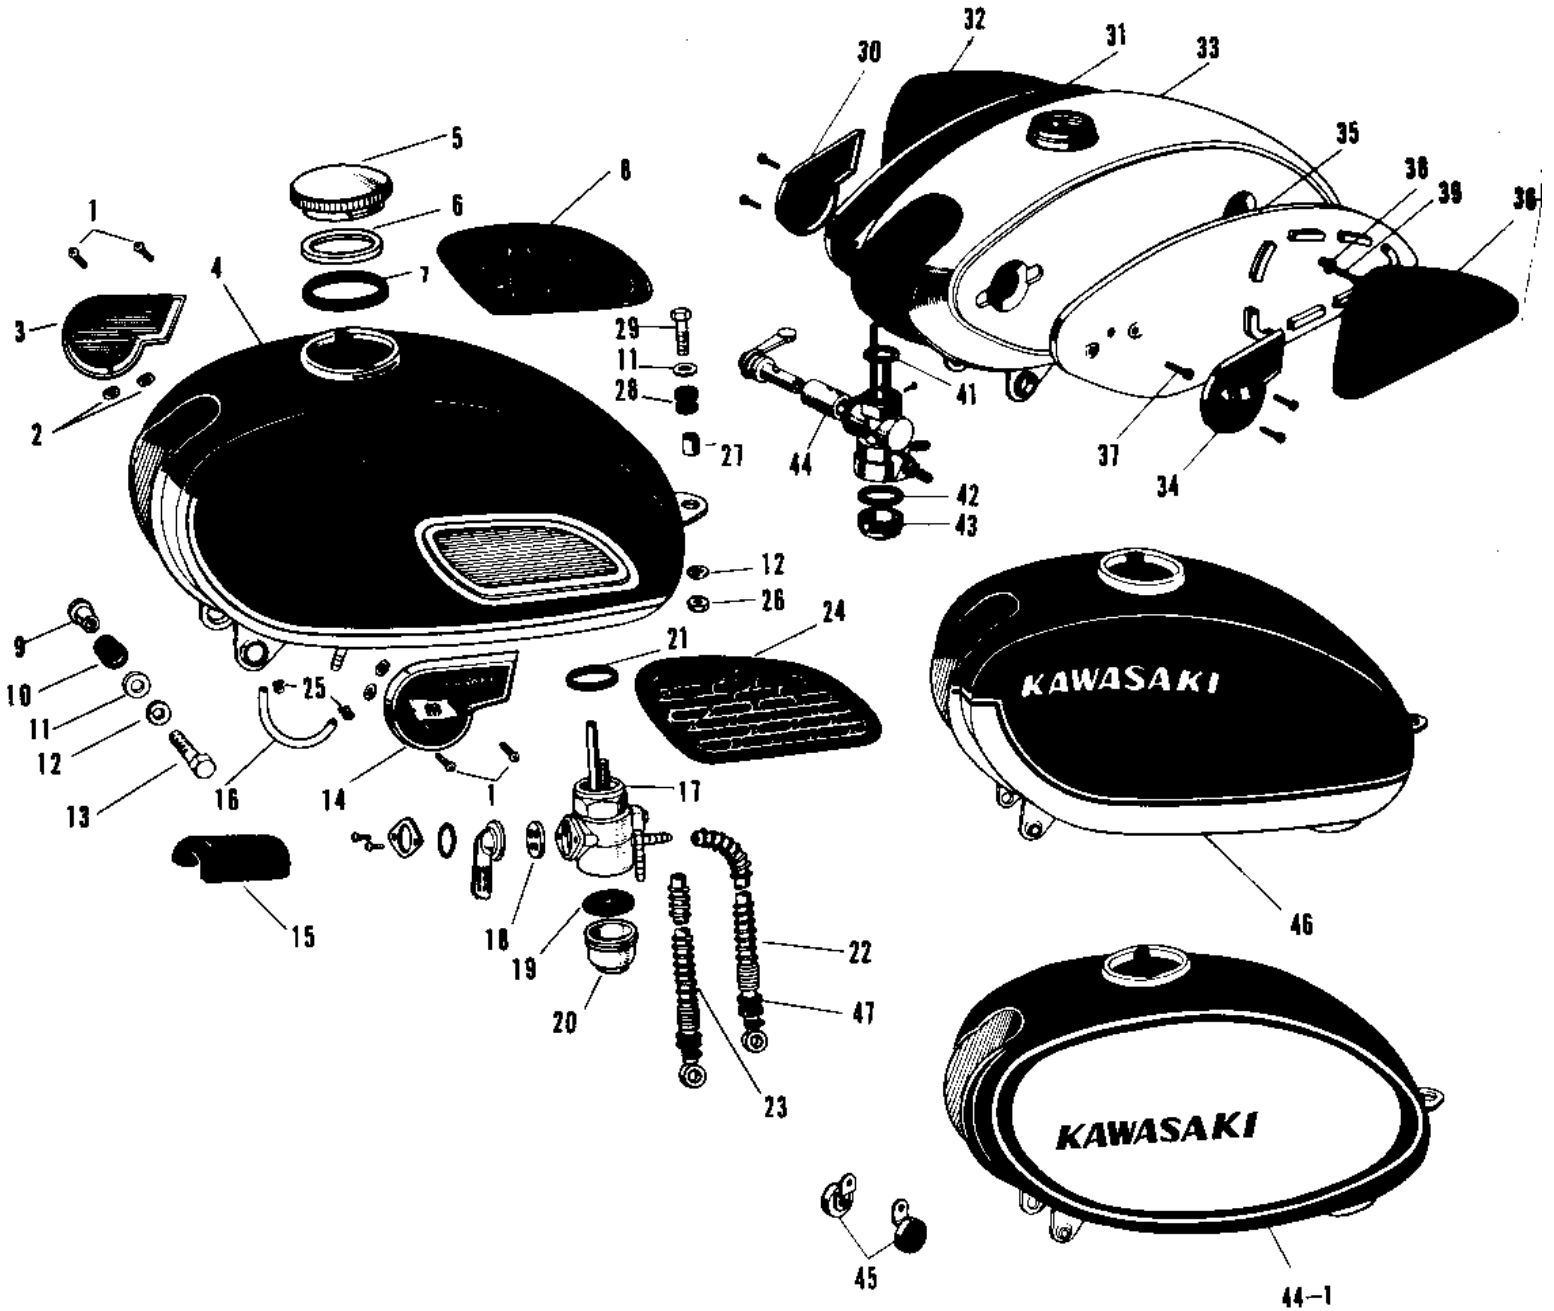

1969 Avenger PARTS DIAGRAM

FUEL TANK (1)

1969 Avenger PARTS LIST

FUEL TANK (1)

ITEM NAME	PART NUMBER	QUANTITY
SCREW PAN HEAD 4X8 (Ref # 1)	220E0408	4
SCREW PAN HEAD 4X8 (Ref # 1)	220E0408	4
SPACER FL TANK EMBLEM (Ref # 2)	56025-002	4
EMBLEM FUEL TANK R.H (Ref # 3)	56014-007	1
TANK FUEL C.RED (Ref # 4)	51001-015-24	1
FUEL TANK (Ref # 4)	51001-015-27	NA
CAP FUEL TANK (Ref # 5,6)	51049-008	1
GASKET-FUEL TANK CAP (Ref # 7)	51059-007	1
GRIP KNEE R.H (Ref # 8)	51062-008	1
COLLAR,FUEL TANK FITT (Ref # 9)	92027-1134	2
DAMPER RUBB TANK FRNT (Ref # 10)	92075-013	2
WASHER,8X26X2.3 (Ref # 11)	92022-1564	3
WASHER SPRING 8MM (Ref # 12)	461F0800	3
BOLT 8X38 (Ref # 13)	92001-1405	2
EMBLEM FUEL TANK L.H (Ref # 14)	56013-006	1
MAT FUEL TANK (Ref # 15)	51067-002	1
PIPE FUEL TANK CONECT (Ref # 16)	51047-002	1
COCK ASSY,FUEL (Ref # 17~21)	51023-043	1
GASKET FUEL COCK LEV (Ref # 18)	92065-019	1
GASKET FUEL COCK CUP (Ref # 19)	51037-007	1
CUP FUEL COCK (Ref # 20)	51036-003	1
GASKET FUEL COCK JONT (Ref # 21)	51032-001	1
PIPE-FUEL (Ref # 22)	51044-041	1
PIPE-FUEL (Ref # 23)	51044-040	1
GRIP KNEE L.H (Ref # 24)	51061-009	1
CLAMP FUEL PIPE (Ref # 25)	92037-010	2
NUT,8MM (Ref # 26)	311B0800	1
SPACER FUEL TANK REAR (Ref # 27)	92027-034	1
DAMPER RUBB TANK REAR (Ref # 28)	92075-030	1