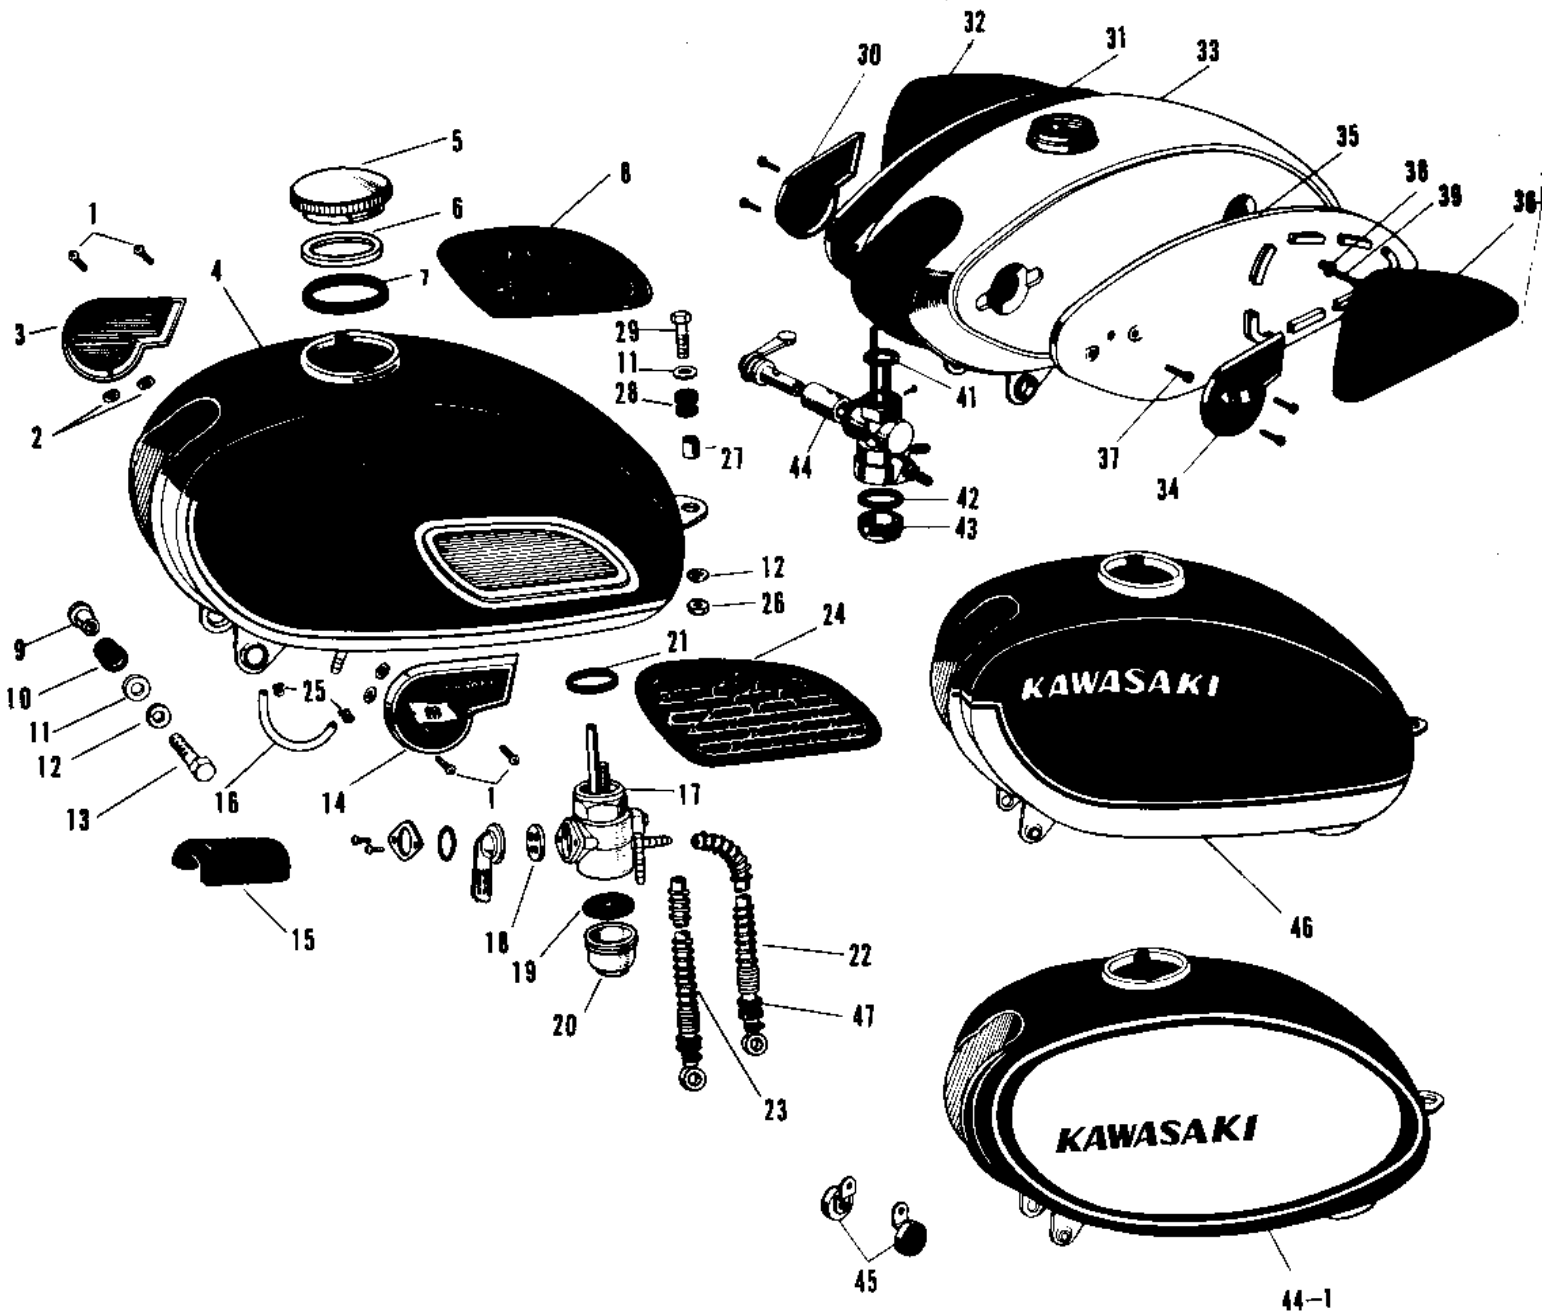

# 1971 A7SS-B PARTS DIAGRAM

FUEL TANK (1)

# 1971 A7SS-B PARTS LIST

## FUEL TANK (1)

ITEM NAME	PART NUMBER	QUANTITY
SCREW PAN HEAD 4X8 (Ref # 1)	220E0408	4
SCREW PAN HEAD 4X8 (Ref # 1)	220E0408	4
SPACER FL TANK EMBLEM (Ref # 2)	56025-002	4
EMBLEM FUEL TANK R.H (Ref # 3)	56014-007	1
TANK FUEL C.RED (Ref # 4)	51001-015-24	1
FUEL TANK (Ref # 4)	51001-015-27	NA
CAP FUEL TANK (Ref # 5,6)	51049-008	1
GASKET-FUEL TANK CAP (Ref # 7)	51059-007	1
GRIP KNEE R.H (Ref # 8)	51062-008	1
COLLAR,FUEL TANK FITT (Ref # 9)	92027-1134	2
DAMPER RUBB TANK FRNT (Ref # 10)	92075-013	2
WASHER,8X26X2.3 (Ref # 11)	92022-1564	3
WASHER SPRING 8MM (Ref # 12)	461F0800	3
BOLT 8X38 (Ref # 13)	92001-1405	2
EMBLEM FUEL TANK L.H (Ref # 14)	56013-006	1
MAT FUEL TANK (Ref # 15)	51067-002	1
PIPE FUEL TANK CONECT (Ref # 16)	51047-002	1
COCK ASSY,FUEL (Ref # 17~21)	51023-043	1
GASKET FUEL COCK LEV (Ref # 18)	92065-019	1
GASKET FUEL COCK CUP (Ref # 19)	51037-007	1
CUP FUEL COCK (Ref # 20)	51036-003	1
GASKET FUEL COCK JONT (Ref # 21)	51032-001	1
PIPE-FUEL (Ref # 22)	51044-041	1
PIPE-FUEL (Ref # 23)	51044-040	1
GRIP KNEE L.H (Ref # 24)	51061-009	1
CLAMP FUEL PIPE (Ref # 25)	92037-010	2
NUT,8MM (Ref # 26)	311B0800	1
SPACER FUEL TANK REAR (Ref # 27)	92027-034	1
DAMPER RUBB TANK REAR (Ref # 28)	92075-030	1