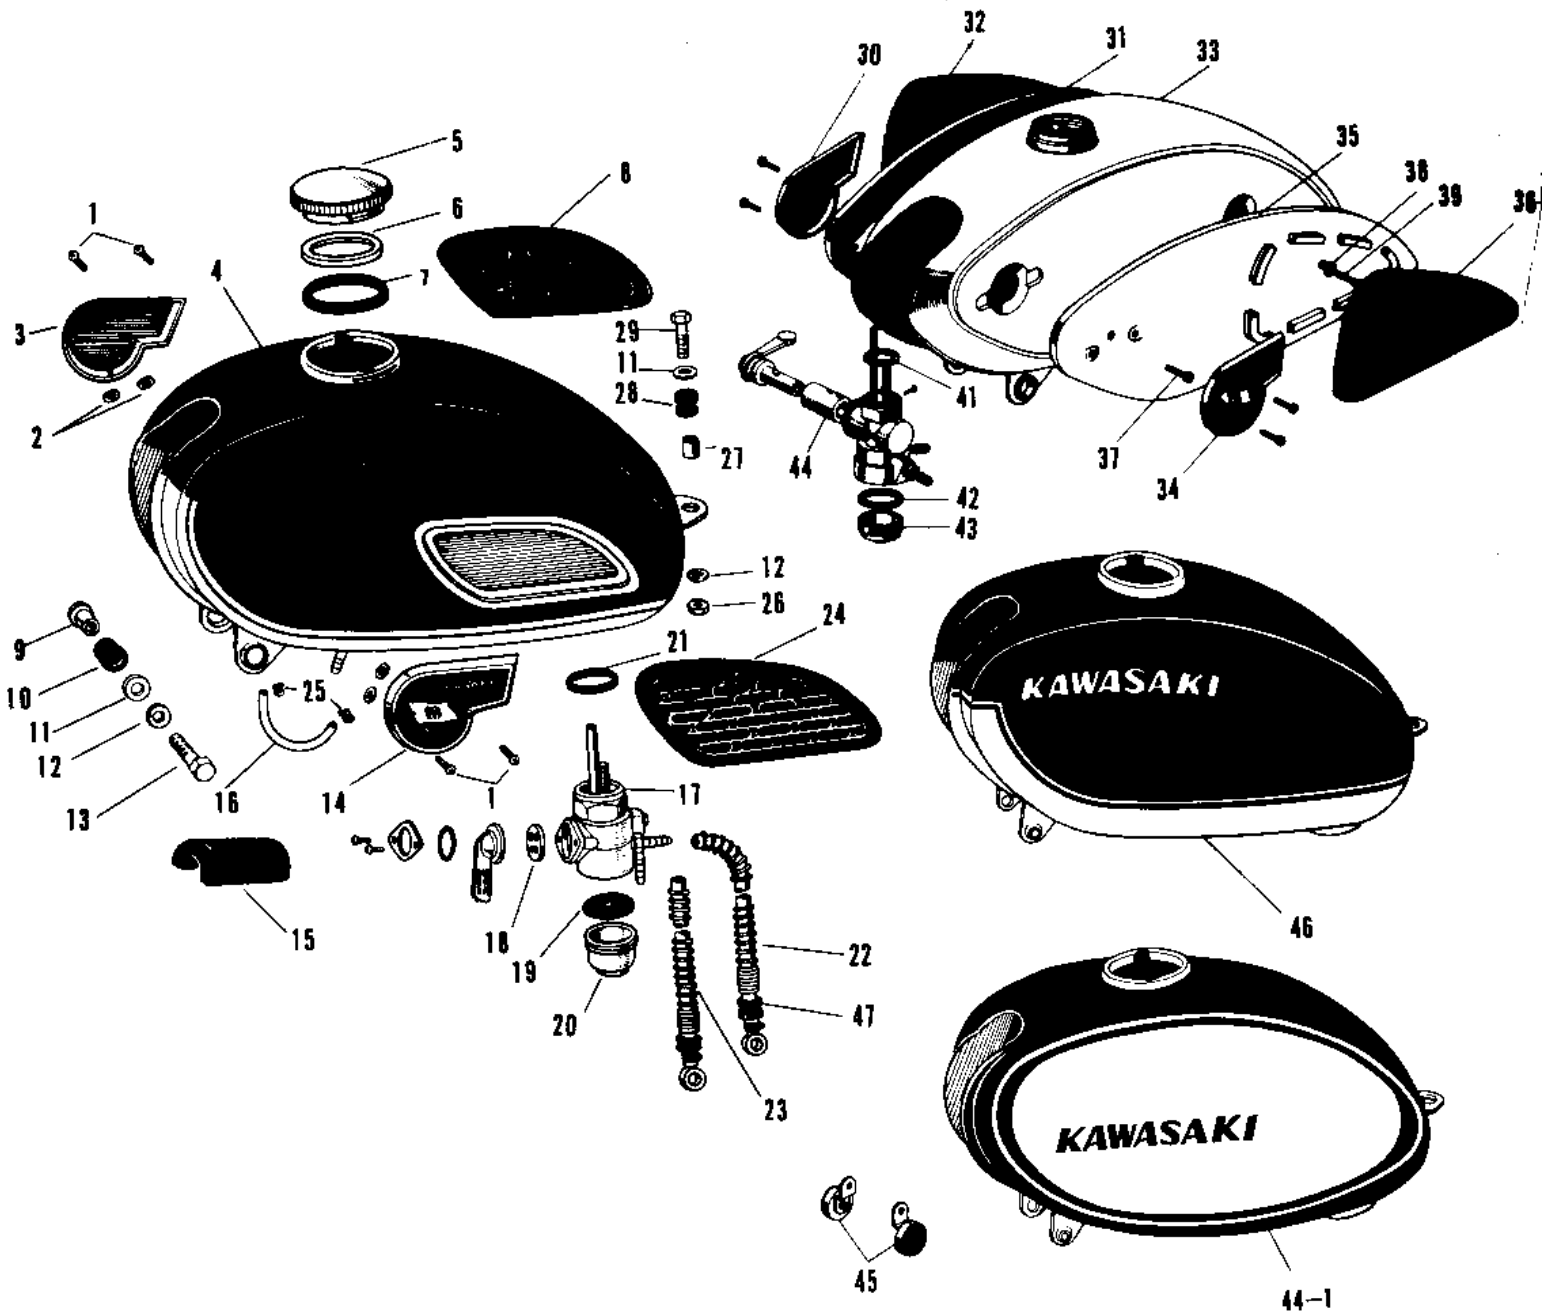

1971 A7SS-B PARTS DIAGRAM

FUEL TANK (1)

1971 A7SS-B PARTS LIST

FUEL TANK (1)

ITEM NAME	PART NUMBER	QUANTITY
SCREW PAN HEAD 4X8 (Ref # 1)	220E0408	4
SCREW PAN HEAD 4X8 (Ref # 1)	220E0408	4
SPACER FL TANK EMBLEM (Ref # 2)	56025-002	4
EMBLEM FUEL TANK R.H (Ref # 3)	56014-007	1
TANK FUEL C.RED (Ref # 4)	51001-015-24	1
FUEL TANK (Ref # 4)	51001-015-27	NA
CAP FUEL TANK (Ref # 5,6)	51049-008	1
GASKET-FUEL TANK CAP (Ref # 7)	51059-007	1
GRIP KNEE R.H (Ref # 8)	51062-008	1
COLLAR,FUEL TANK FITT (Ref # 9)	92027-1134	2
DAMPER RUBB TANK FRNT (Ref # 10)	92075-013	2
WASHER,8X26X2.3 (Ref # 11)	92022-1564	3
WASHER SPRING 8MM (Ref # 12)	461F0800	3
BOLT 8X38 (Ref # 13)	92001-1405	2
EMBLEM FUEL TANK L.H (Ref # 14)	56013-006	1
MAT FUEL TANK (Ref # 15)	51067-002	1
PIPE FUEL TANK CONECT (Ref # 16)	51047-002	1
COCK ASSY,FUEL (Ref # 17~21)	51023-043	1
GASKET FUEL COCK LEV (Ref # 18)	92065-019	1
GASKET FUEL COCK CUP (Ref # 19)	51037-007	1
CUP FUEL COCK (Ref # 20)	51036-003	1
GASKET FUEL COCK JONT (Ref # 21)	51032-001	1
PIPE-FUEL (Ref # 22)	51044-041	1
PIPE-FUEL (Ref # 23)	51044-040	1
GRIP KNEE L.H (Ref # 24)	51061-009	1
CLAMP FUEL PIPE (Ref # 25)	92037-010	2
NUT,8MM (Ref # 26)	311B0800	1
SPACER FUEL TANK REAR (Ref # 27)	92027-034	1
DAMPER RUBB TANK REAR (Ref # 28)	92075-030	1