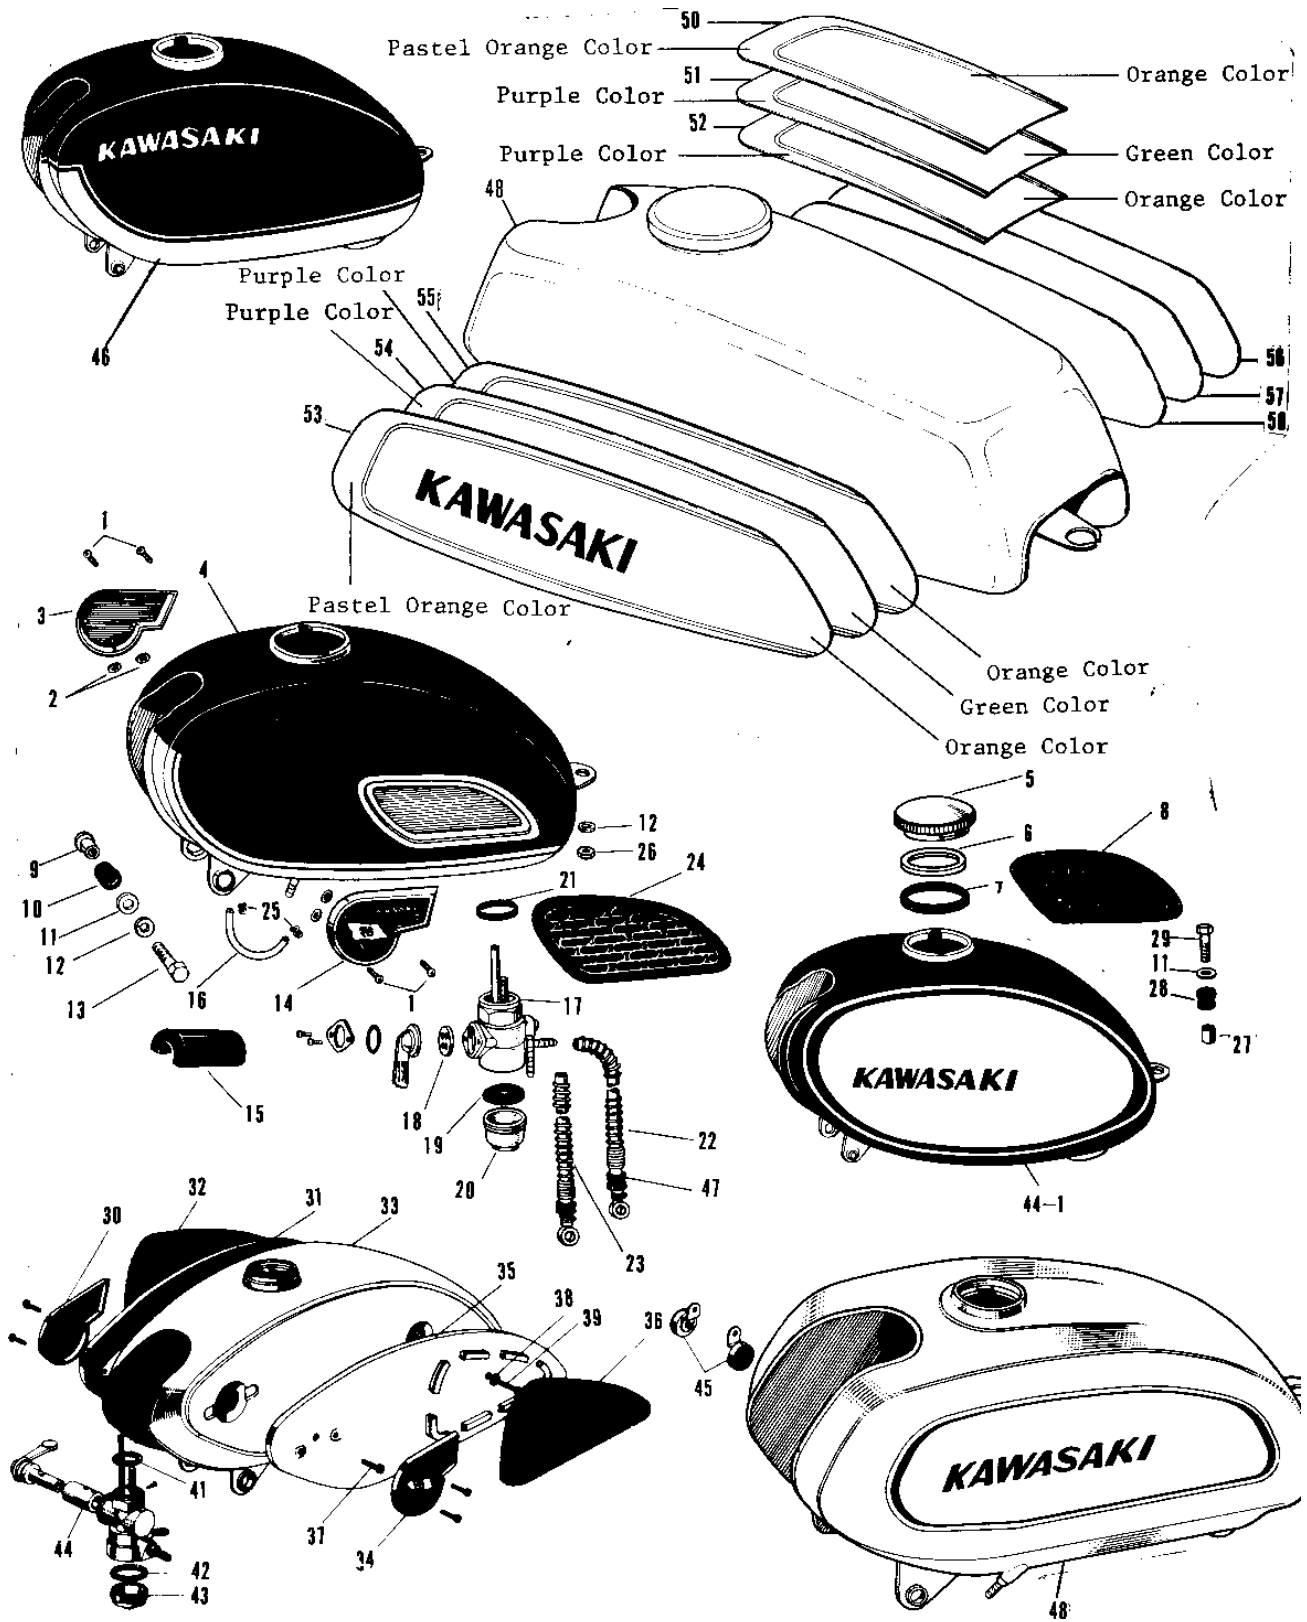

1969 Samurai PARTS DIAGRAM

FUEL TANK (2)

1969 Samurai PARTS LIST

FUEL TANK (2)

ITEM NAME	PART NUMBER	QUANTITY
TANK-FUEL,C.BLUE (Ref # 44-1)	51001-023-27	1
REFLECTOR REFLEX (Ref # 45)	28001-004	1
TANK FUEL RED (Ref # 46)	51001-049-26	1
UNAVAILABLE IN PRICE BOOK (Ref # 46)	51001-070-26	1
TANK FUEL BLUE (Ref # 46)	51001-049-29	NA
UNAVAILABLE IN PRICE BOOK (Ref # 46)	51001-070-29	1
GROMMET PIPE (Ref # 47)	92071-038	2
UNAVAILABLE IN PRICE BOOK (Ref # 48)	51001-056-44	1
TANK-FUEL,PEARL IVORY (Ref # 49)	51001-065-56	1
EMBLEM-TOP,ORANGE (Ref # 50)	56018-043-34	1
EMBLEM-L.H,ORANGE (Ref # 53)	56018-044-34	1
EMBLEM-R.H,ORANGE (Ref # 56)	56018-045-34	1