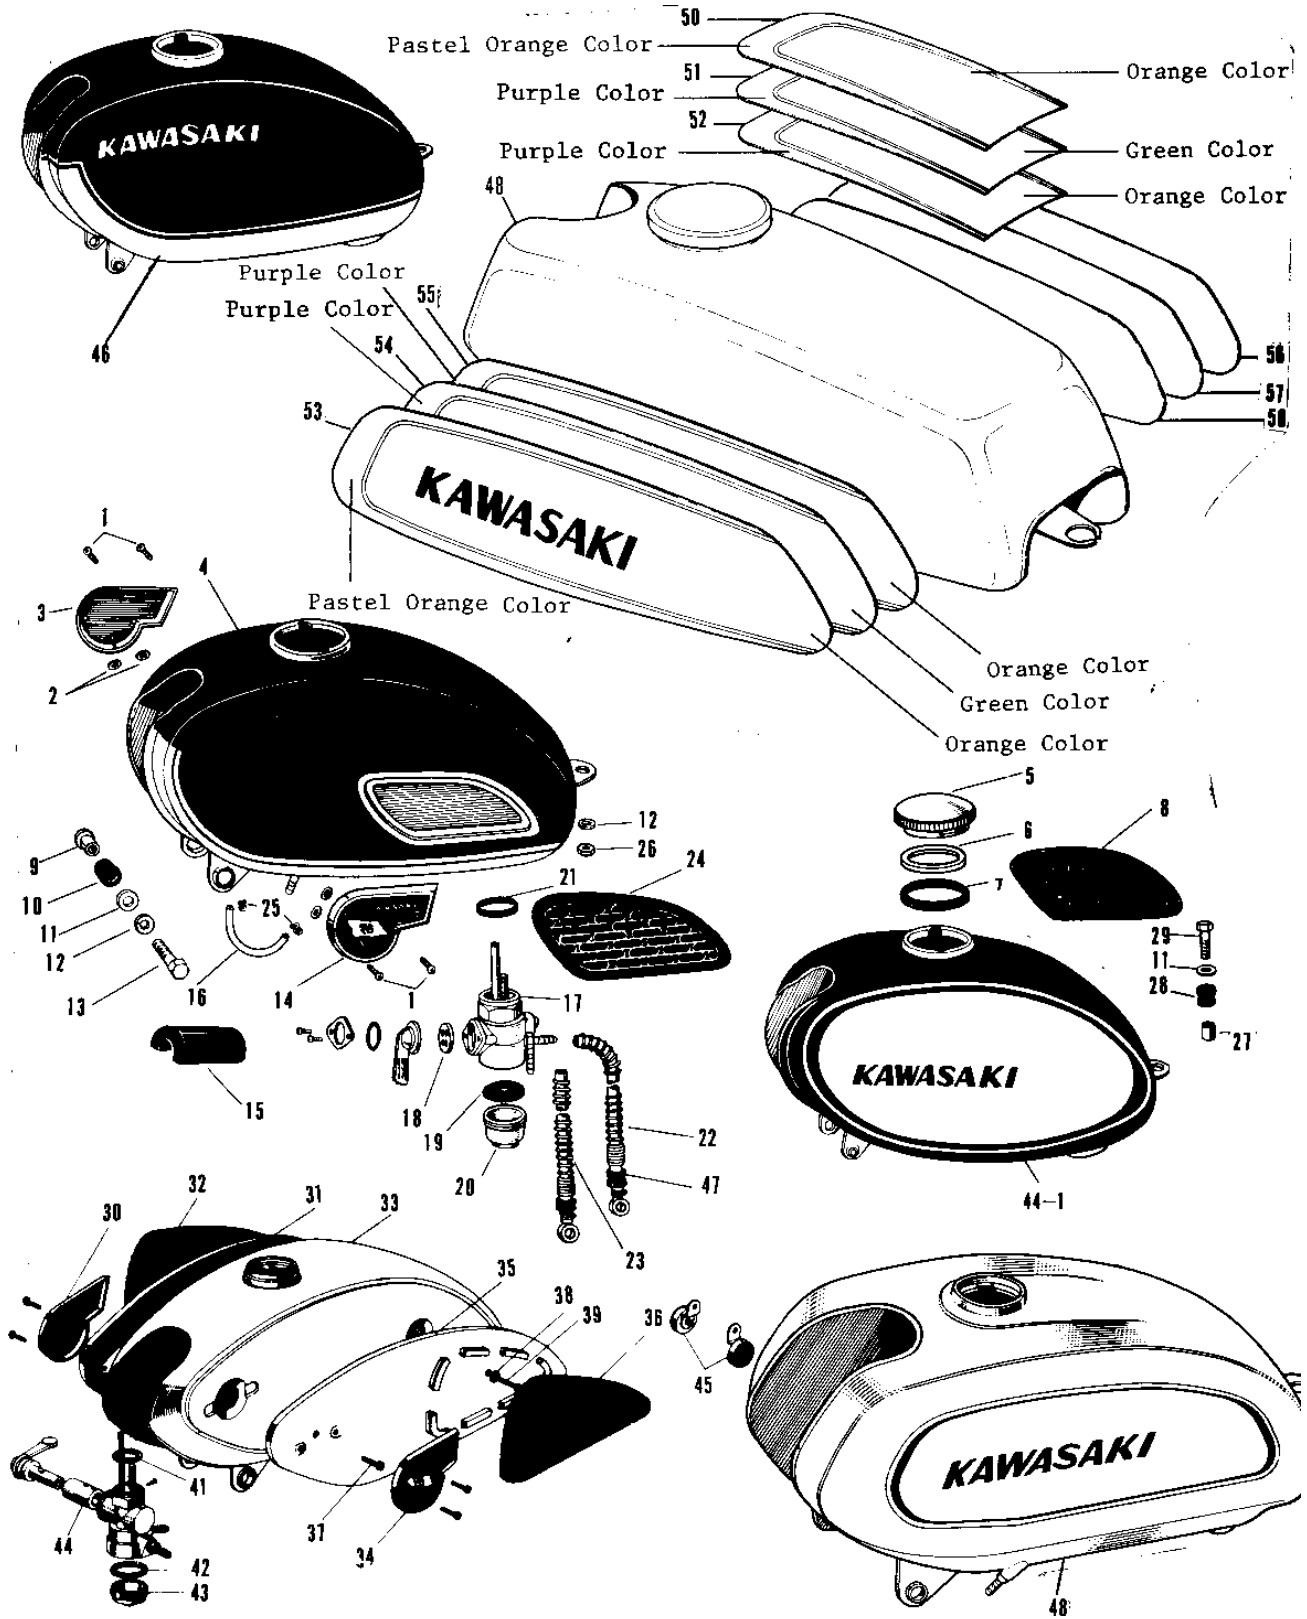

1966 Samurai PARTS DIAGRAM

FUEL TANK (2)

1966 Samurai PARTS LIST

FUEL TANK (2)

ITEM NAME	PART NUMBER	QUANTITY
TANK-FUEL,C.BLUE (Ref # 44-1)	51001-023-27	1
REFLECTOR REFLEX (Ref # 45)	28001-004	1
TANK FUEL RED (Ref # 46)	51001-049-26	1
UNAVAILABLE IN PRICE BOOK (Ref # 46)	51001-070-26	1
TANK FUEL BLUE (Ref # 46)	51001-049-29	NA
UNAVAILABLE IN PRICE BOOK (Ref # 46)	51001-070-29	1
GROMMET PIPE (Ref # 47)	92071-038	2
UNAVAILABLE IN PRICE BOOK (Ref # 48)	51001-056-44	1
TANK-FUEL,PEARL IVORY (Ref # 49)	51001-065-56	1
EMBLEM-TOP,ORANGE (Ref # 50)	56018-043-34	1
EMBLEM-L.H,ORANGE (Ref # 53)	56018-044-34	1
EMBLEM-R.H,ORANGE (Ref # 56)	56018-045-34	1