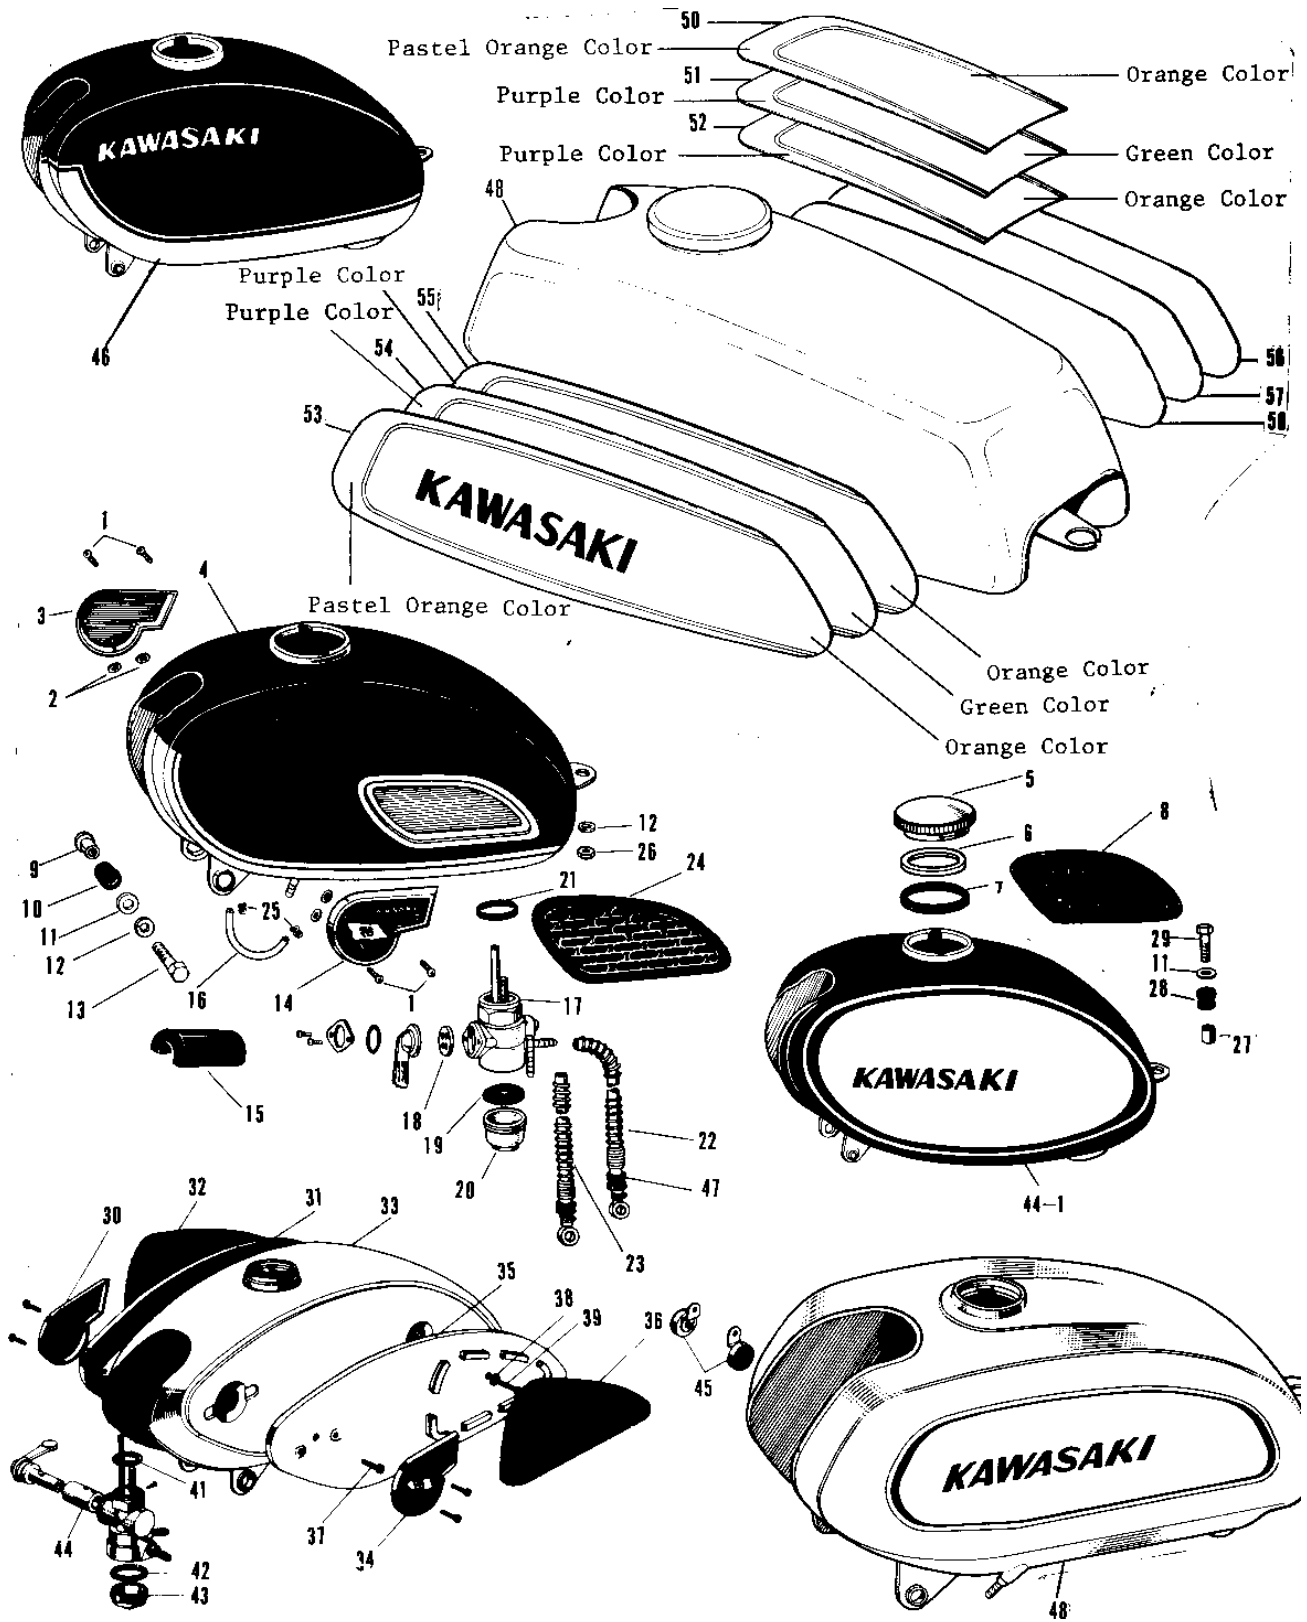

1966 Samurai PARTS DIAGRAM

FUEL TANK (2)

1966 Samurai PARTS LIST

FUEL TANK (2)

ITEM NAME	PART NUMBER	QUANTITY
TANK-FUEL,C.BLUE (Ref # 44-1)	51001-023-27	1
REFLECTOR REFLEX (Ref # 45)	28001-004	1
TANK FUEL RED (Ref # 46)	51001-049-26	1
UNAVAILABLE IN PRICE BOOK (Ref # 46)	51001-070-26	1
TANK FUEL BLUE (Ref # 46)	51001-049-29	NA
UNAVAILABLE IN PRICE BOOK (Ref # 46)	51001-070-29	1
GROMMET PIPE (Ref # 47)	92071-038	2
UNAVAILABLE IN PRICE BOOK (Ref # 48)	51001-056-44	1
TANK-FUEL,PEARL IVORY (Ref # 49)	51001-065-56	1
EMBLEM-TOP,ORANGE (Ref # 50)	56018-043-34	1
EMBLEM-L.H,ORANGE (Ref # 53)	56018-044-34	1
EMBLEM-R.H,ORANGE (Ref # 56)	56018-045-34	1