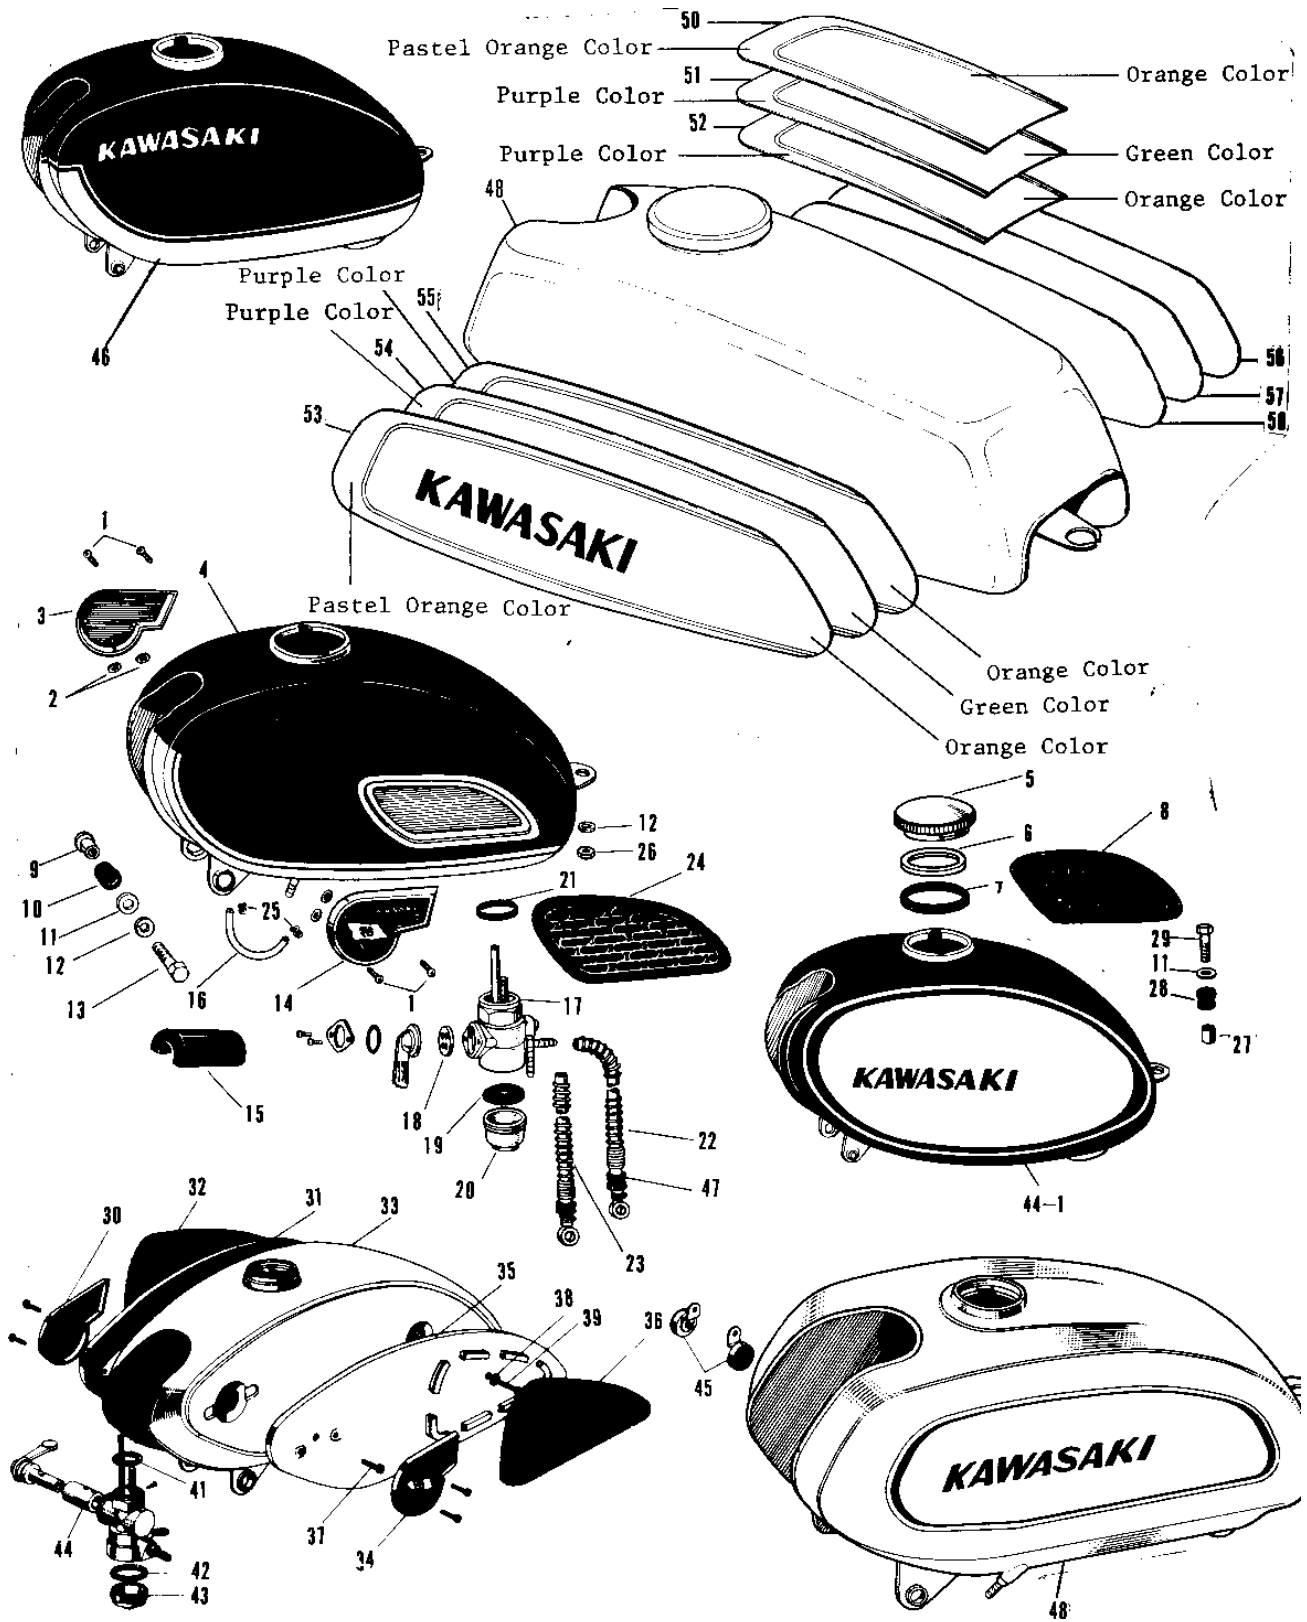

1970 A1-A PARTS DIAGRAM

FUEL TANK (2)

1970 A1-A PARTS LIST

FUEL TANK (2)

ITEM NAME	PART NUMBER	QUANTITY
TANK-FUEL,C.BLUE (Ref # 44-1)	51001-023-27	1
REFLECTOR REFLEX (Ref # 45)	28001-004	1
TANK FUEL RED (Ref # 46)	51001-049-26	1
UNAVAILABLE IN PRICE BOOK (Ref # 46)	51001-070-26	1
TANK FUEL BLUE (Ref # 46)	51001-049-29	NA
UNAVAILABLE IN PRICE BOOK (Ref # 46)	51001-070-29	1
GROMMET PIPE (Ref # 47)	92071-038	2
UNAVAILABLE IN PRICE BOOK (Ref # 48)	51001-056-44	1
TANK-FUEL,PEARL IVORY (Ref # 49)	51001-065-56	1
EMBLEM-TOP,ORANGE (Ref # 50)	56018-043-34	1
EMBLEM-L.H,ORANGE (Ref # 53)	56018-044-34	1
EMBLEM-R.H,ORANGE (Ref # 56)	56018-045-34	1