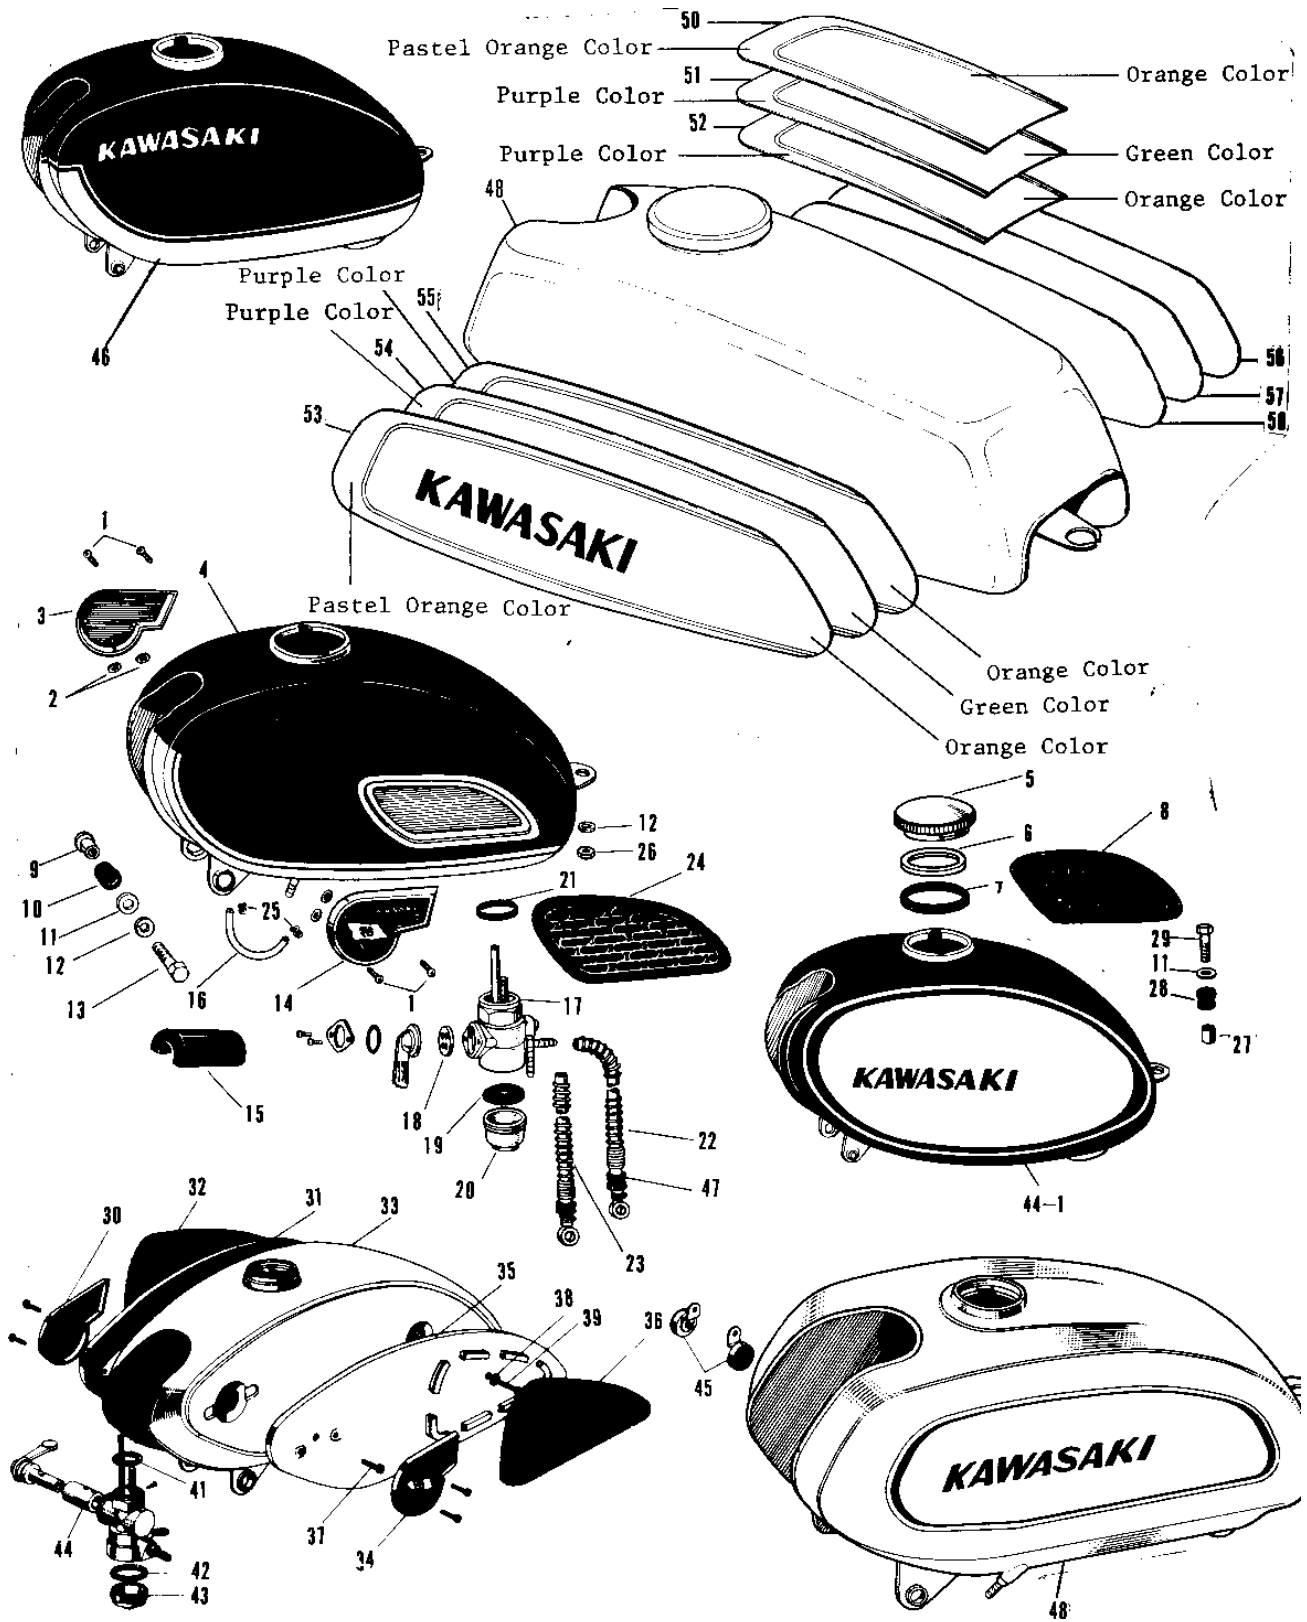

1971 A1-B PARTS DIAGRAM

FUEL TANK (2)

1971 A1-B PARTS LIST

FUEL TANK (2)

ITEM NAME	PART NUMBER	QUANTITY
TANK-FUEL,C.BLUE (Ref # 44-1)	51001-023-27	1
REFLECTOR REFLEX (Ref # 45)	28001-004	1
TANK FUEL RED (Ref # 46)	51001-049-26	1
UNAVAILABLE IN PRICE BOOK (Ref # 46)	51001-070-26	1
TANK FUEL BLUE (Ref # 46)	51001-049-29	NA
UNAVAILABLE IN PRICE BOOK (Ref # 46)	51001-070-29	1
GROMMET PIPE (Ref # 47)	92071-038	2
UNAVAILABLE IN PRICE BOOK (Ref # 48)	51001-056-44	1
TANK-FUEL,PEARL IVORY (Ref # 49)	51001-065-56	1
EMBLEM-TOP,ORANGE (Ref # 50)	56018-043-34	1
EMBLEM-L.H,ORANGE (Ref # 53)	56018-044-34	1
EMBLEM-R.H,ORANGE (Ref # 56)	56018-045-34	1