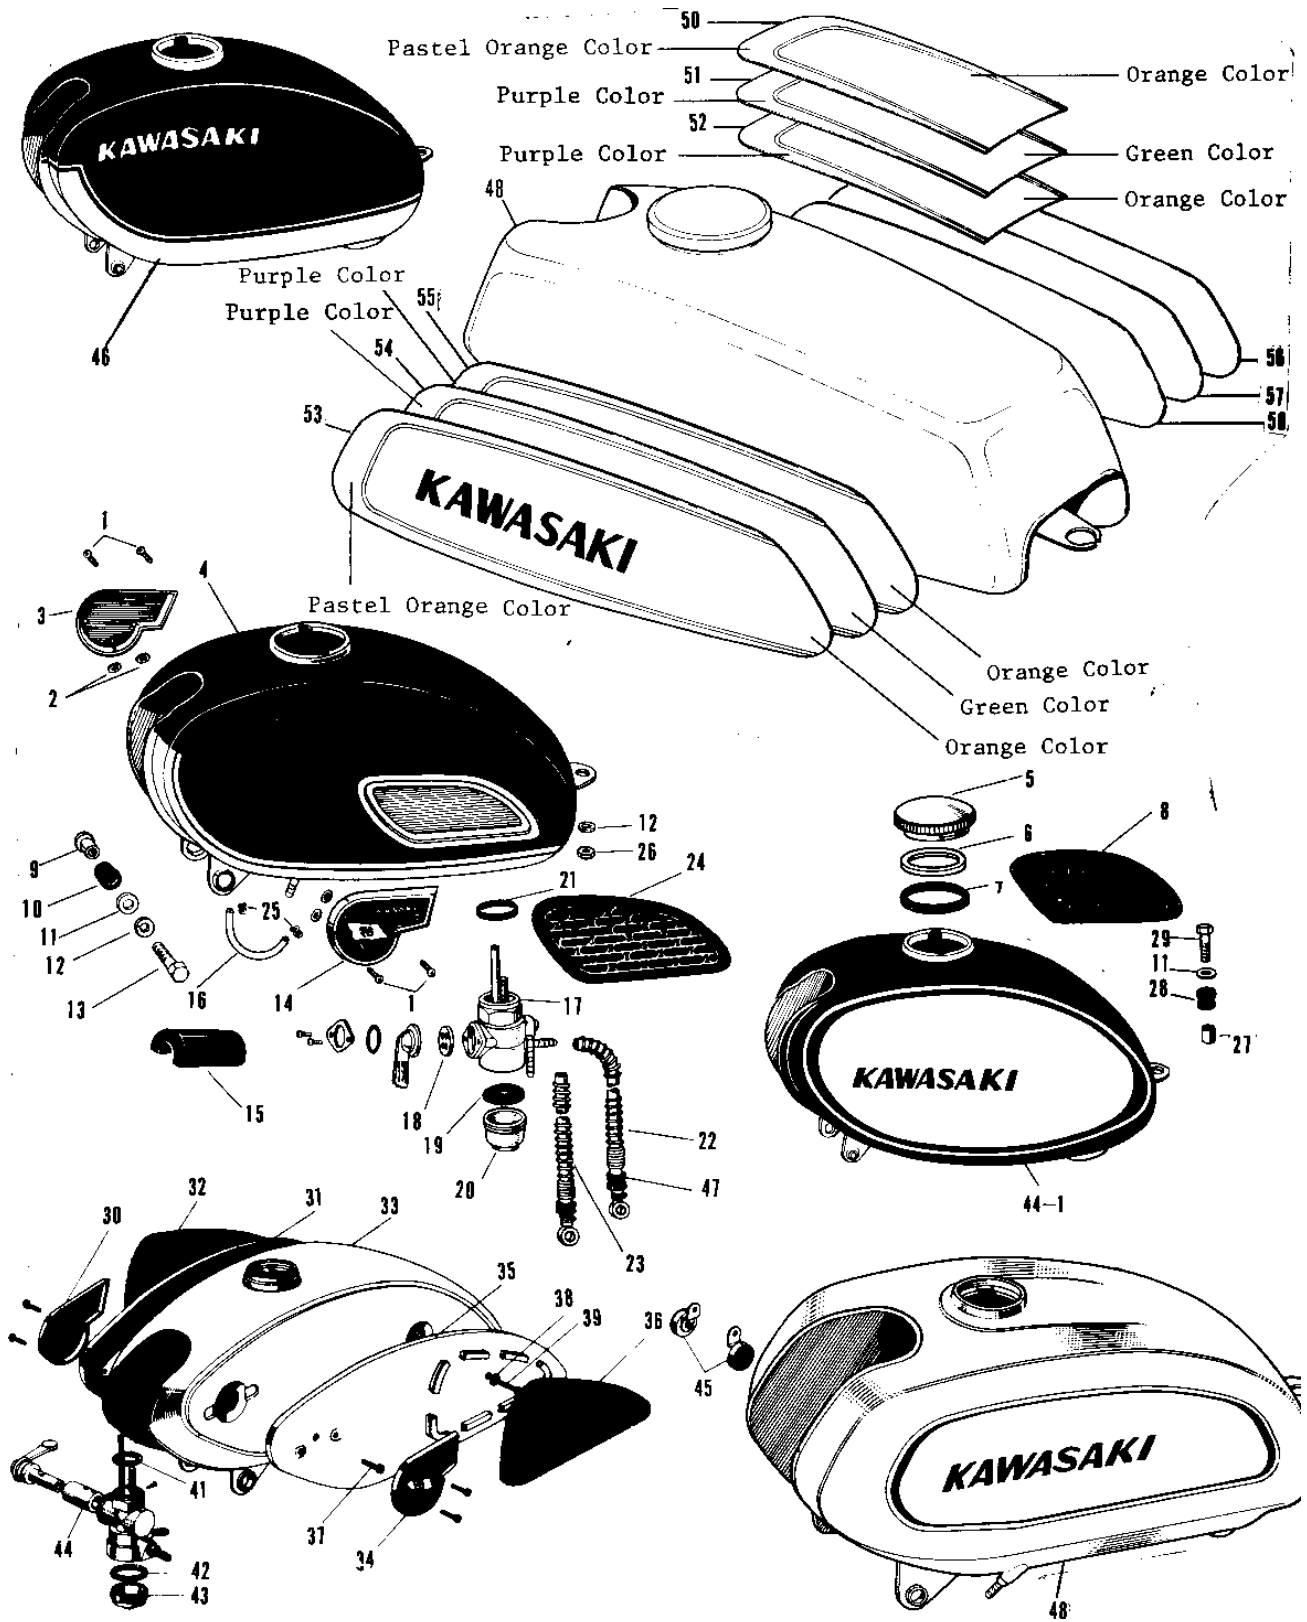

# 1967 A1SS PARTS DIAGRAM

## FUEL TANK (2)

### FUEL TANK (2)

ITEM NAME	PART NUMBER	QUANTITY
UNAVAILABLE IN PRICE BOOK (Ref # 44-1)	51001-023-34	1
REFLECTOR REFLEX (Ref # 45)	28001-004	1
TANK FUEL RED (Ref # 46)	51001-049-26	1
UNAVAILABLE IN PRICE BOOK (Ref # 46)	51001-070-26	1
TANK FUEL BLUE (Ref # 46)	51001-049-29	NA
UNAVAILABLE IN PRICE BOOK (Ref # 46)	51001-070-29	1
GROMMET PIPE (Ref # 47)	92071-038	2
UNAVAILABLE IN PRICE BOOK (Ref # 48)	51001-056-30	1
TANK-FUEL,PEARL IVORY (Ref # 49)	51001-065-56	1
EMBLEM-TOP,PURPLE (Ref # 51)	56018-049-61	1
EMBLEM-L.H,PURPLE (Ref # 54)	56018-050-61	1
EMBLEM-R.H,PURPLE (Ref # 57)	56018-051-61	1