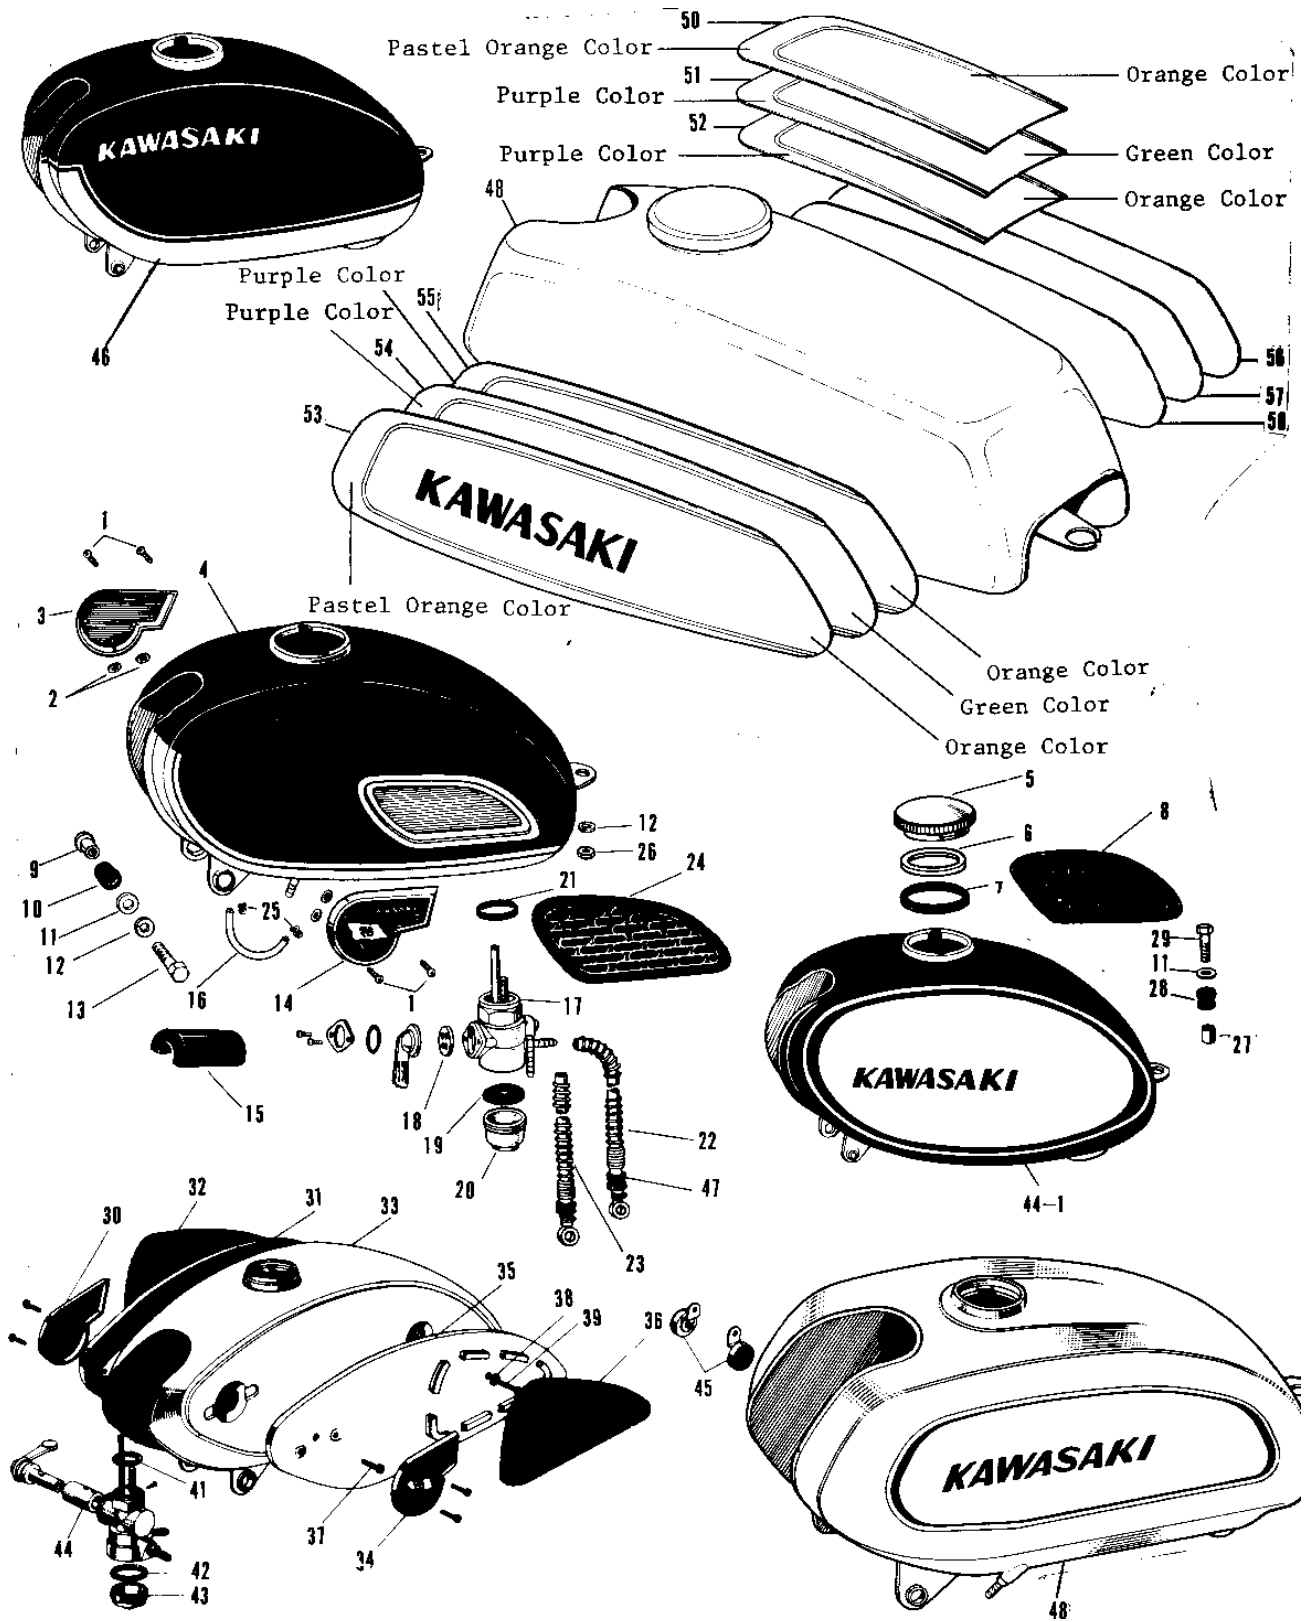

1967 A1SS PARTS DIAGRAM

FUEL TANK (2)

1967 A1SS PARTS LIST

FUEL TANK (2)

ITEM NAME	PART NUMBER	QUANTITY
UNAVAILABLE IN PRICE BOOK (Ref # 44-1)	51001-023-34	1
REFLECTOR REFLEX (Ref # 45)	28001-004	1
TANK FUEL RED (Ref # 46)	51001-049-26	1
UNAVAILABLE IN PRICE BOOK (Ref # 46)	51001-070-26	1
TANK FUEL BLUE (Ref # 46)	51001-049-29	NA
UNAVAILABLE IN PRICE BOOK (Ref # 46)	51001-070-29	1
GROMMET PIPE (Ref # 47)	92071-038	2
UNAVAILABLE IN PRICE BOOK (Ref # 48)	51001-056-30	1
TANK-FUEL,PEARL IVORY (Ref # 49)	51001-065-56	1
EMBLEM-TOP,PURPLE (Ref # 51)	56018-049-61	1
EMBLEM-L.H,PURPLE (Ref # 54)	56018-050-61	1
EMBLEM-R.H,PURPLE (Ref # 57)	56018-051-61	1