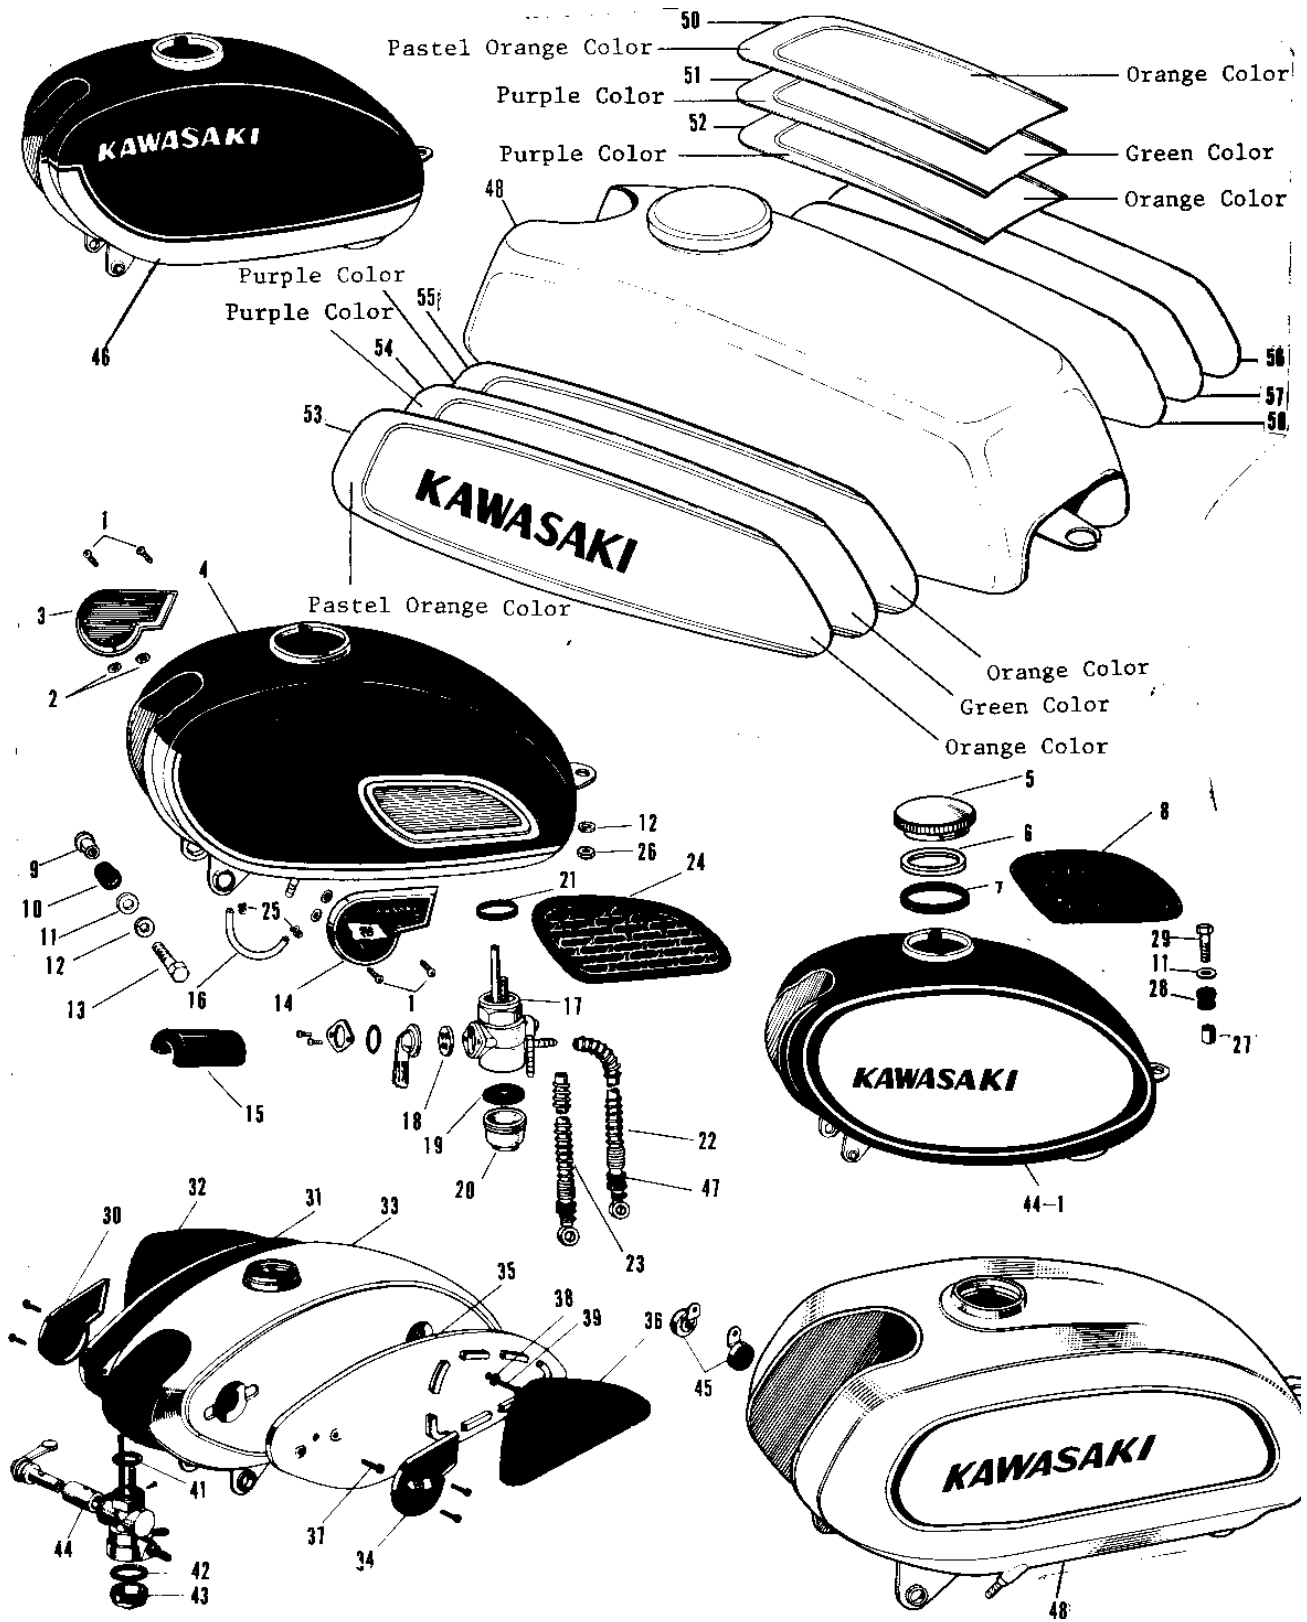

# 1971 A1SS-B PARTS DIAGRAM

## FUEL TANK (2)

### FUEL TANK (2)

ITEM NAME	PART NUMBER	QUANTITY
UNAVAILABLE IN PRICE BOOK (Ref # 44-1)	51001-023-34	1
REFLECTOR REFLEX (Ref # 45)	28001-004	1
TANK FUEL RED (Ref # 46)	51001-049-26	1
UNAVAILABLE IN PRICE BOOK (Ref # 46)	51001-070-26	1
TANK FUEL BLUE (Ref # 46)	51001-049-29	NA
UNAVAILABLE IN PRICE BOOK (Ref # 46)	51001-070-29	1
GROMMET PIPE (Ref # 47)	92071-038	2
UNAVAILABLE IN PRICE BOOK (Ref # 48)	51001-056-30	1
TANK-FUEL,PEARL IVORY (Ref # 49)	51001-065-56	1
EMBLEM-TOP,PURPLE (Ref # 51)	56018-049-61	1
EMBLEM-L.H,PURPLE (Ref # 54)	56018-050-61	1
EMBLEM-R.H,PURPLE (Ref # 57)	56018-051-61	1