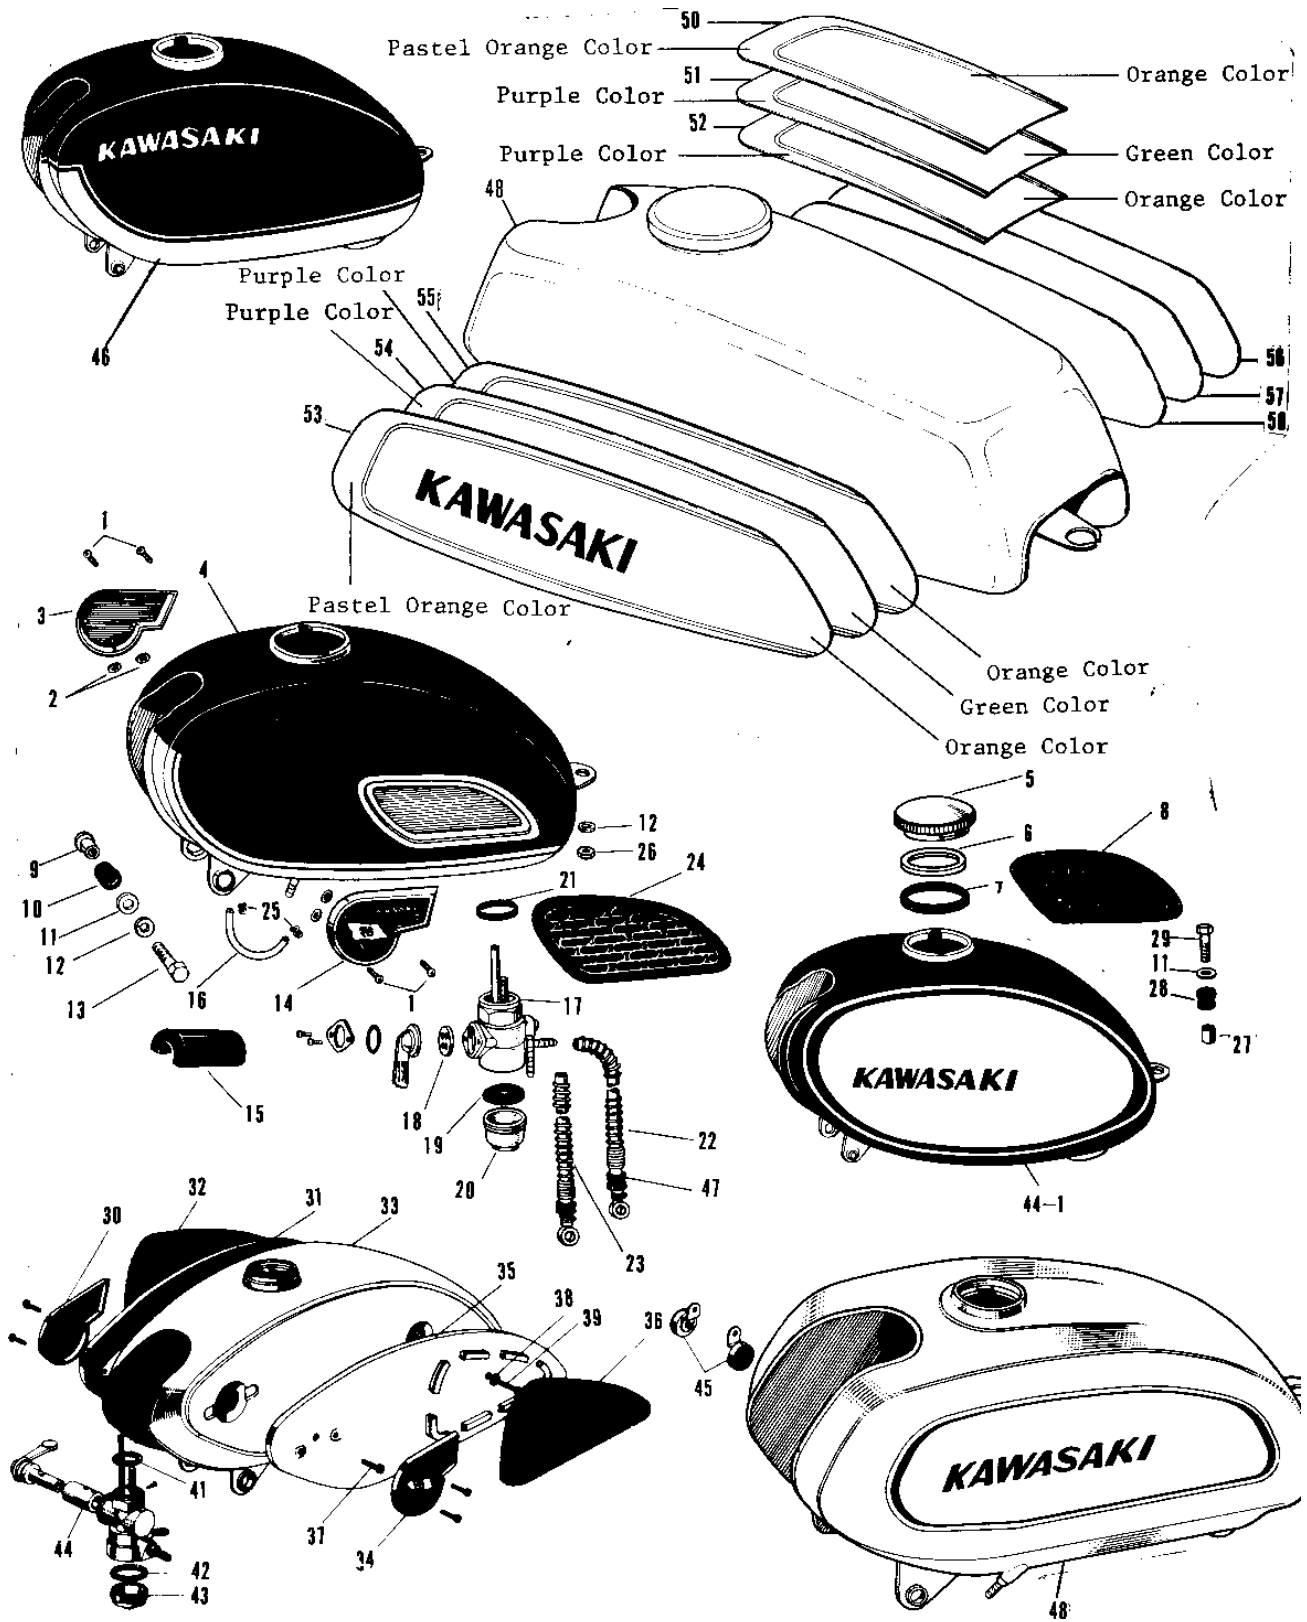

1968 Avenger PARTS DIAGRAM

FUEL TANK (2)

1968 Avenger PARTS LIST

FUEL TANK (2)

ITEM NAME	PART NUMBER	QUANTITY
TANK-FUEL,C.BLUE (Ref # 44-1)	51001-023-27	1
REFLECTOR REFLEX (Ref # 45)	28001-004	1
TANK FUEL RED (Ref # 46)	51001-049-26	1
UNAVAILABLE IN PRICE BOOK (Ref # 46)	51001-070-26	1
TANK FUEL BLUE (Ref # 46)	51001-049-29	NA
UNAVAILABLE IN PRICE BOOK (Ref # 46)	51001-070-29	1
GROMMET PIPE (Ref # 47)	92071-038	2
UNAVAILABLE IN PRICE BOOK (Ref # 48)	51001-056-44	1
TANK-FUEL,PEARL IVORY (Ref # 49)	51001-065-56	1
EMBLEM-TOP,ORANGE (Ref # 50)	56018-043-34	1
EMBLEM-L.H,ORANGE (Ref # 53)	56018-044-34	1
EMBLEM-R.H,ORANGE (Ref # 56)	56018-045-34	1