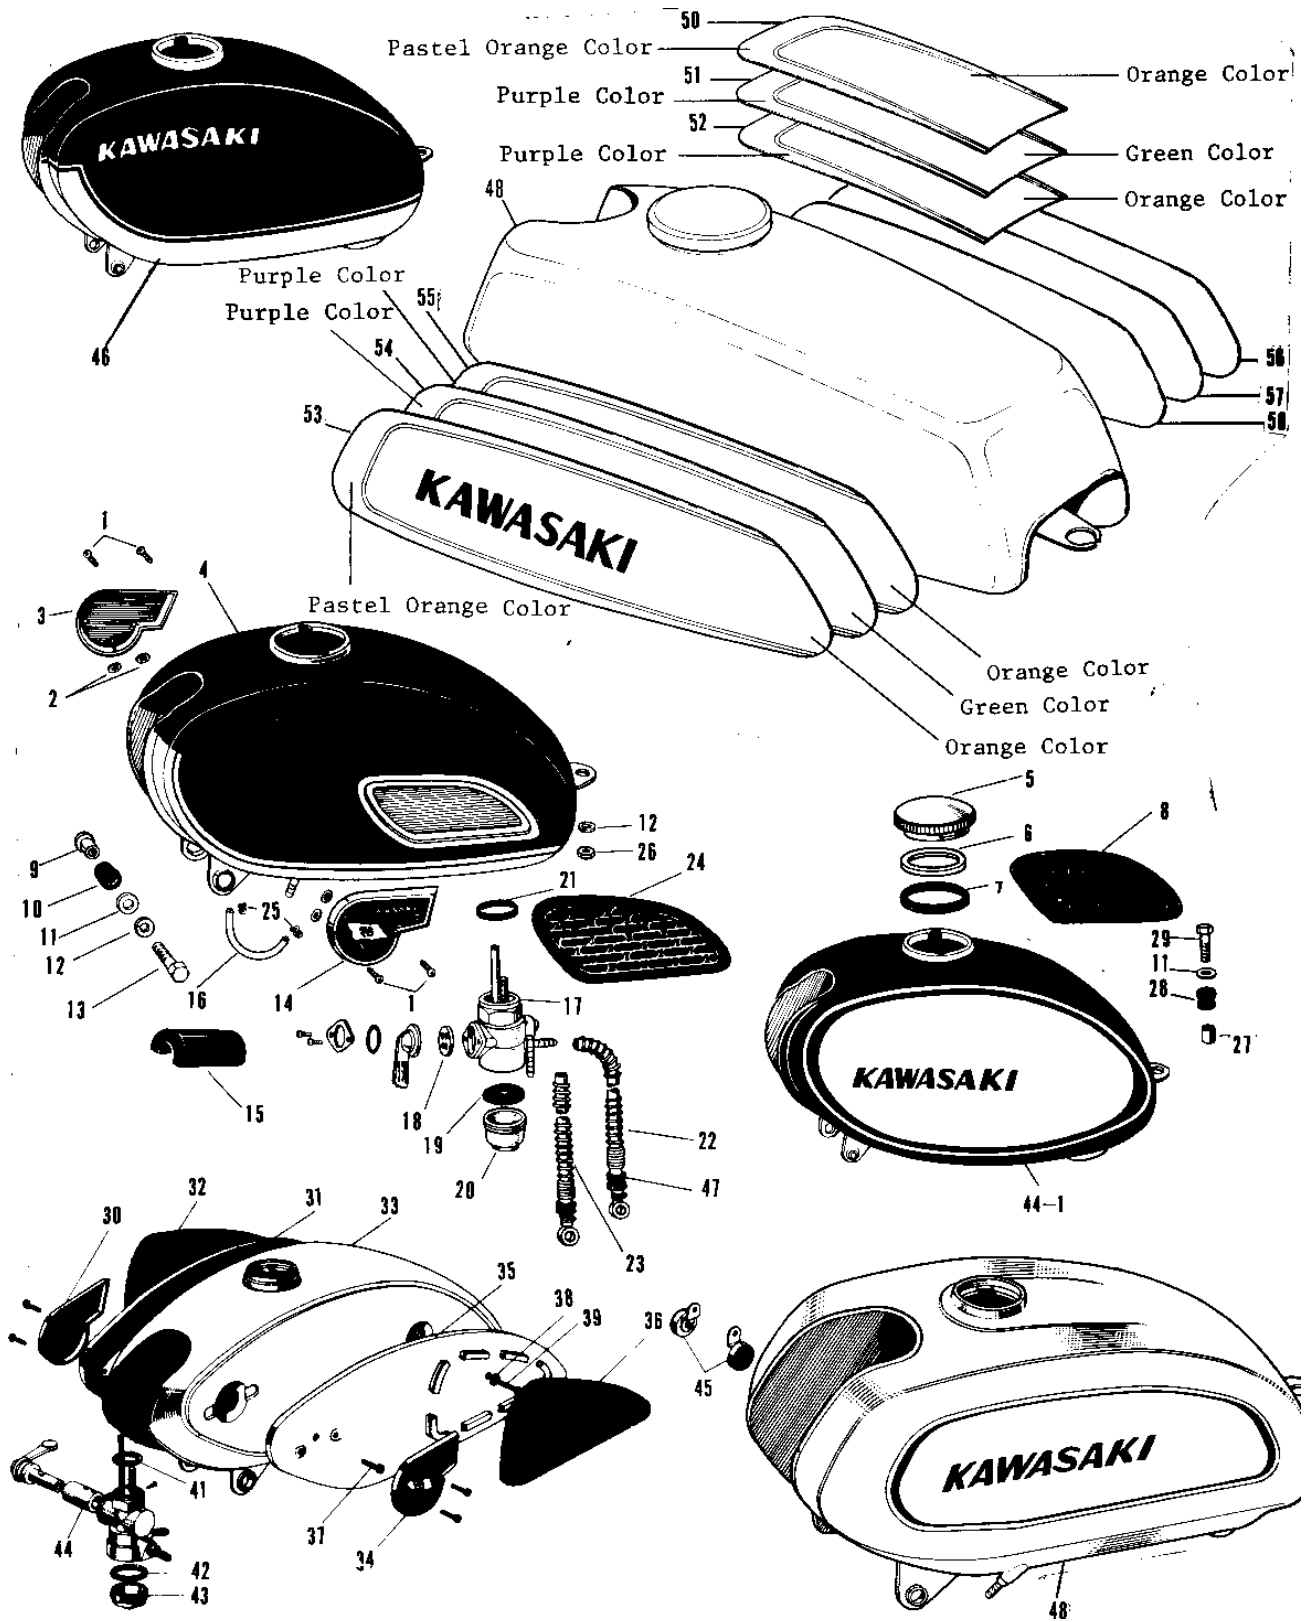

1969 Avenger PARTS DIAGRAM

FUEL TANK (2)

1969 Avenger PARTS LIST

FUEL TANK (2)

ITEM NAME	PART NUMBER	QUANTITY
TANK-FUEL,C.BLUE (Ref # 44-1)	51001-023-27	1
REFLECTOR REFLEX (Ref # 45)	28001-004	1
TANK FUEL RED (Ref # 46)	51001-049-26	1
UNAVAILABLE IN PRICE BOOK (Ref # 46)	51001-070-26	1
TANK FUEL BLUE (Ref # 46)	51001-049-29	NA
UNAVAILABLE IN PRICE BOOK (Ref # 46)	51001-070-29	1
GROMMET PIPE (Ref # 47)	92071-038	2
UNAVAILABLE IN PRICE BOOK (Ref # 48)	51001-056-44	1
TANK-FUEL,PEARL IVORY (Ref # 49)	51001-065-56	1
EMBLEM-TOP,ORANGE (Ref # 50)	56018-043-34	1
EMBLEM-L.H,ORANGE (Ref # 53)	56018-044-34	1
EMBLEM-R.H,ORANGE (Ref # 56)	56018-045-34	1