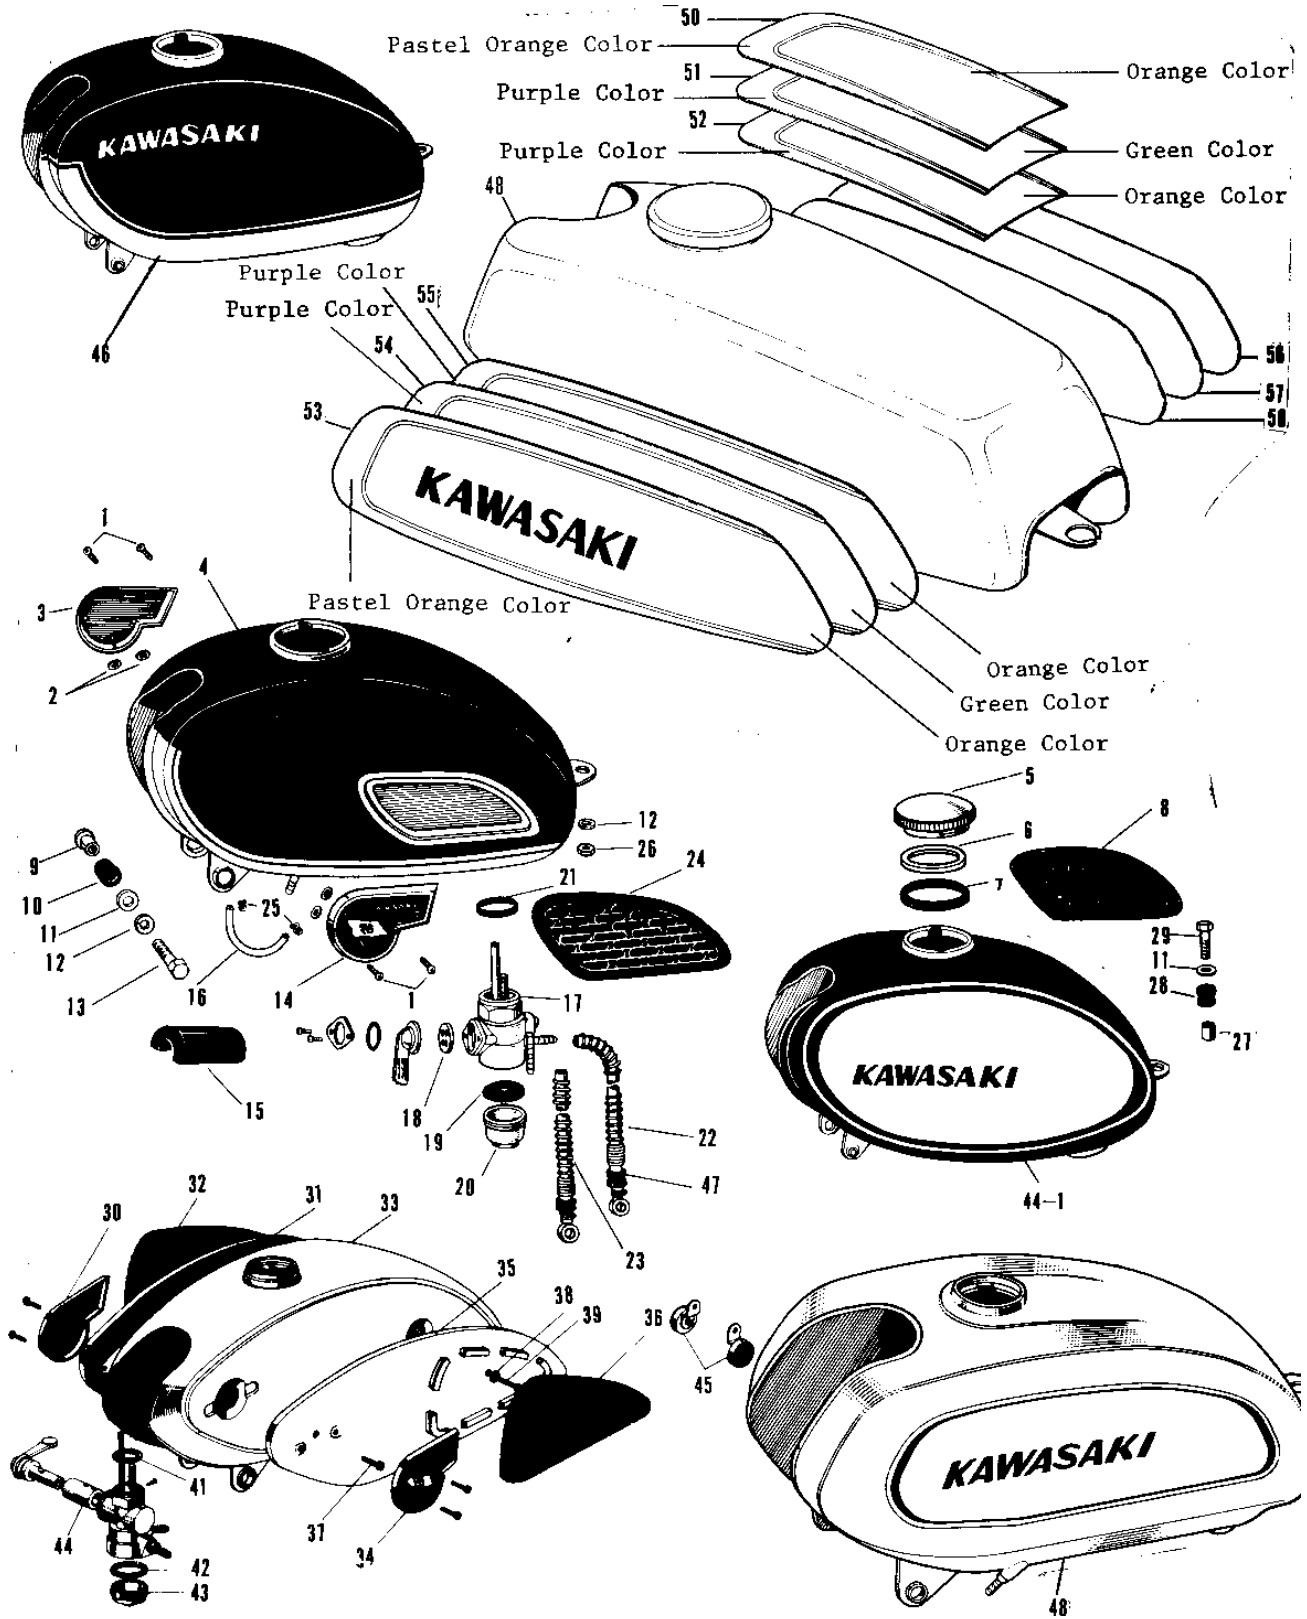

# 1970 Avenger PARTS DIAGRAM

## FUEL TANK (2)

## 1970 Avenger PARTS LIST

### FUEL TANK (2)

ITEM NAME	PART NUMBER	QUANTITY
TANK-FUEL,C.BLUE (Ref # 44-1)	51001-023-27	1
REFLECTOR REFLEX (Ref # 45)	28001-004	1
TANK FUEL RED (Ref # 46)	51001-049-26	1
UNAVAILABLE IN PRICE BOOK (Ref # 46)	51001-070-26	1
TANK FUEL BLUE (Ref # 46)	51001-049-29	NA
UNAVAILABLE IN PRICE BOOK (Ref # 46)	51001-070-29	1
GROMMET PIPE (Ref # 47)	92071-038	2
UNAVAILABLE IN PRICE BOOK (Ref # 48)	51001-056-44	1
TANK-FUEL,PEARL IVORY (Ref # 49)	51001-065-56	1
EMBLEM-TOP,ORANGE (Ref # 50)	56018-043-34	1
EMBLEM-L.H,ORANGE (Ref # 53)	56018-044-34	1
EMBLEM-R.H,ORANGE (Ref # 56)	56018-045-34	1