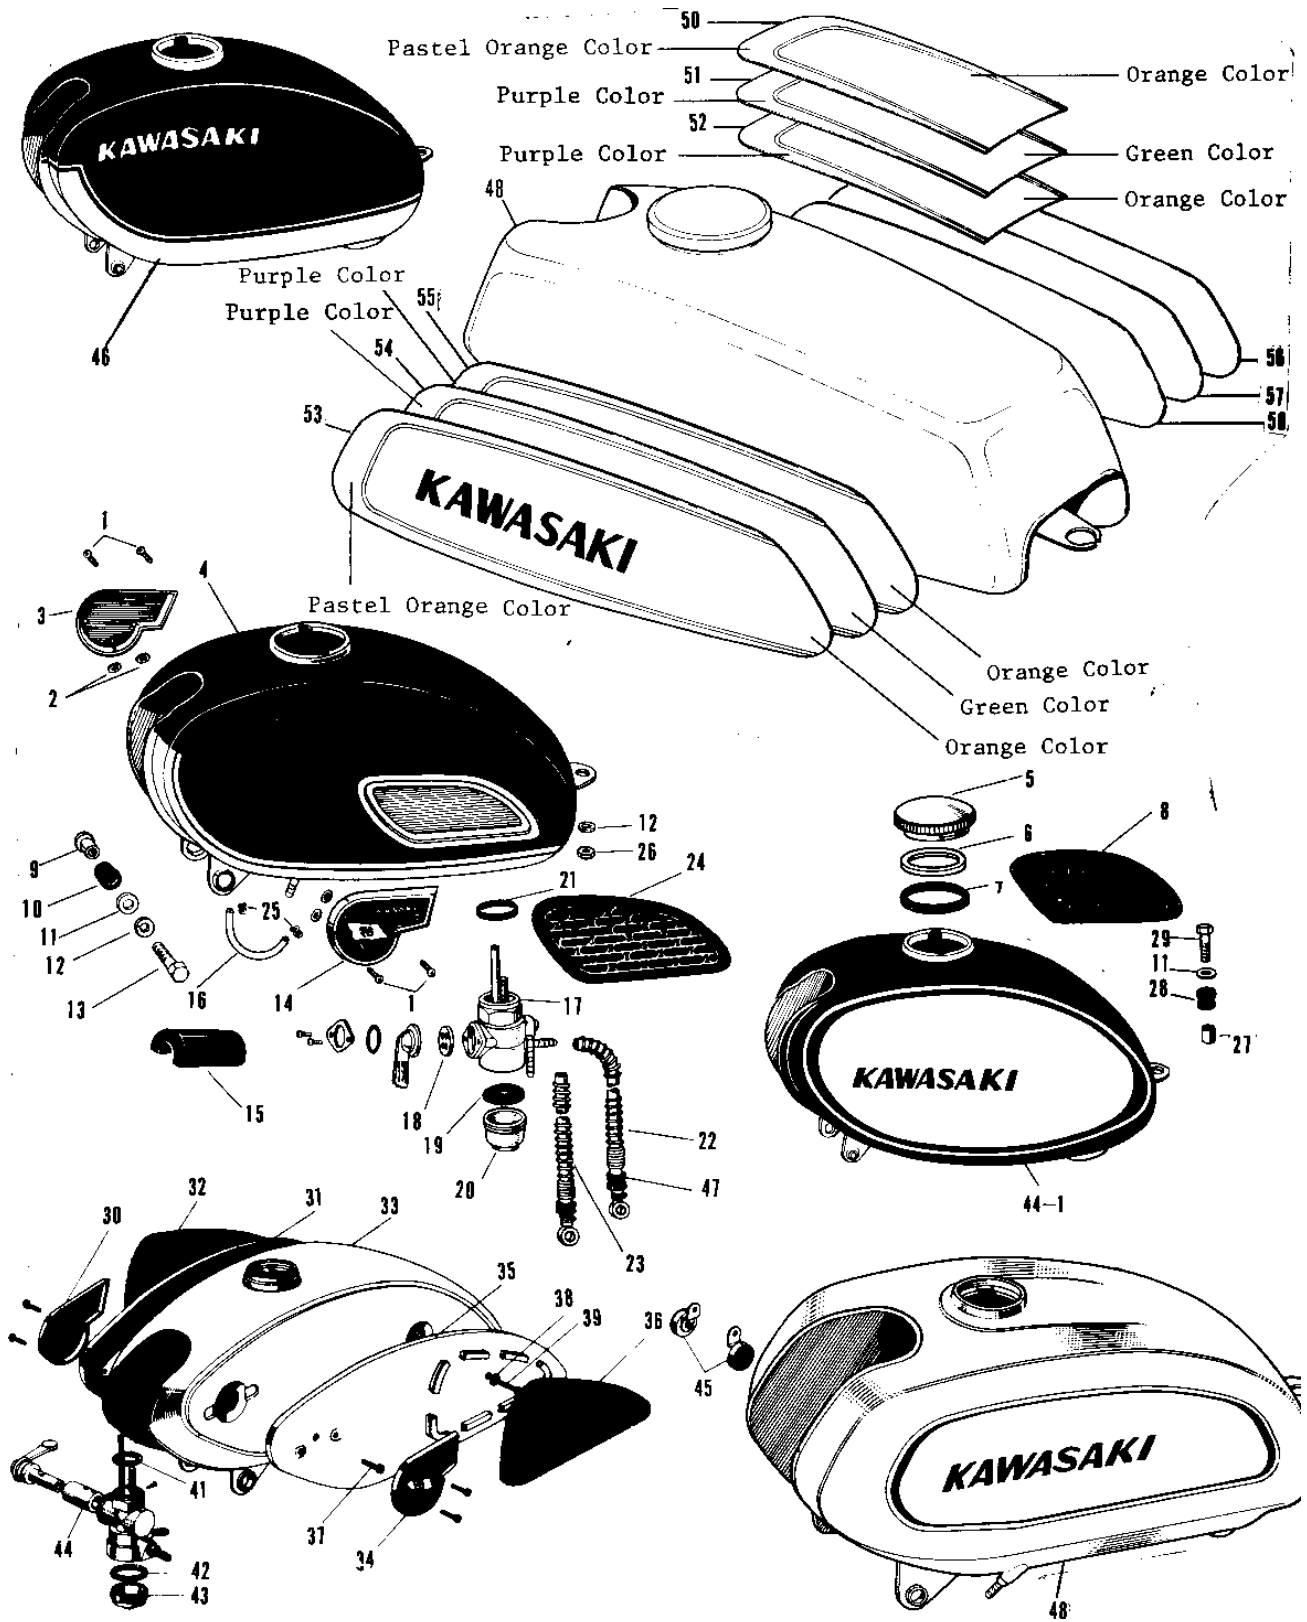

1971 Avenger PARTS DIAGRAM

FUEL TANK (2)

1971 Avenger PARTS LIST

FUEL TANK (2)

ITEM NAME	PART NUMBER	QUANTITY
TANK-FUEL,C.BLUE (Ref # 44-1)	51001-023-27	1
REFLECTOR REFLEX (Ref # 45)	28001-004	1
TANK FUEL RED (Ref # 46)	51001-049-26	1
UNAVAILABLE IN PRICE BOOK (Ref # 46)	51001-070-26	1
TANK FUEL BLUE (Ref # 46)	51001-049-29	NA
UNAVAILABLE IN PRICE BOOK (Ref # 46)	51001-070-29	1
GROMMET PIPE (Ref # 47)	92071-038	2
UNAVAILABLE IN PRICE BOOK (Ref # 48)	51001-056-44	1
TANK-FUEL,PEARL IVORY (Ref # 49)	51001-065-56	1
EMBLEM-TOP,ORANGE (Ref # 50)	56018-043-34	1
EMBLEM-L.H,ORANGE (Ref # 53)	56018-044-34	1
EMBLEM-R.H,ORANGE (Ref # 56)	56018-045-34	1