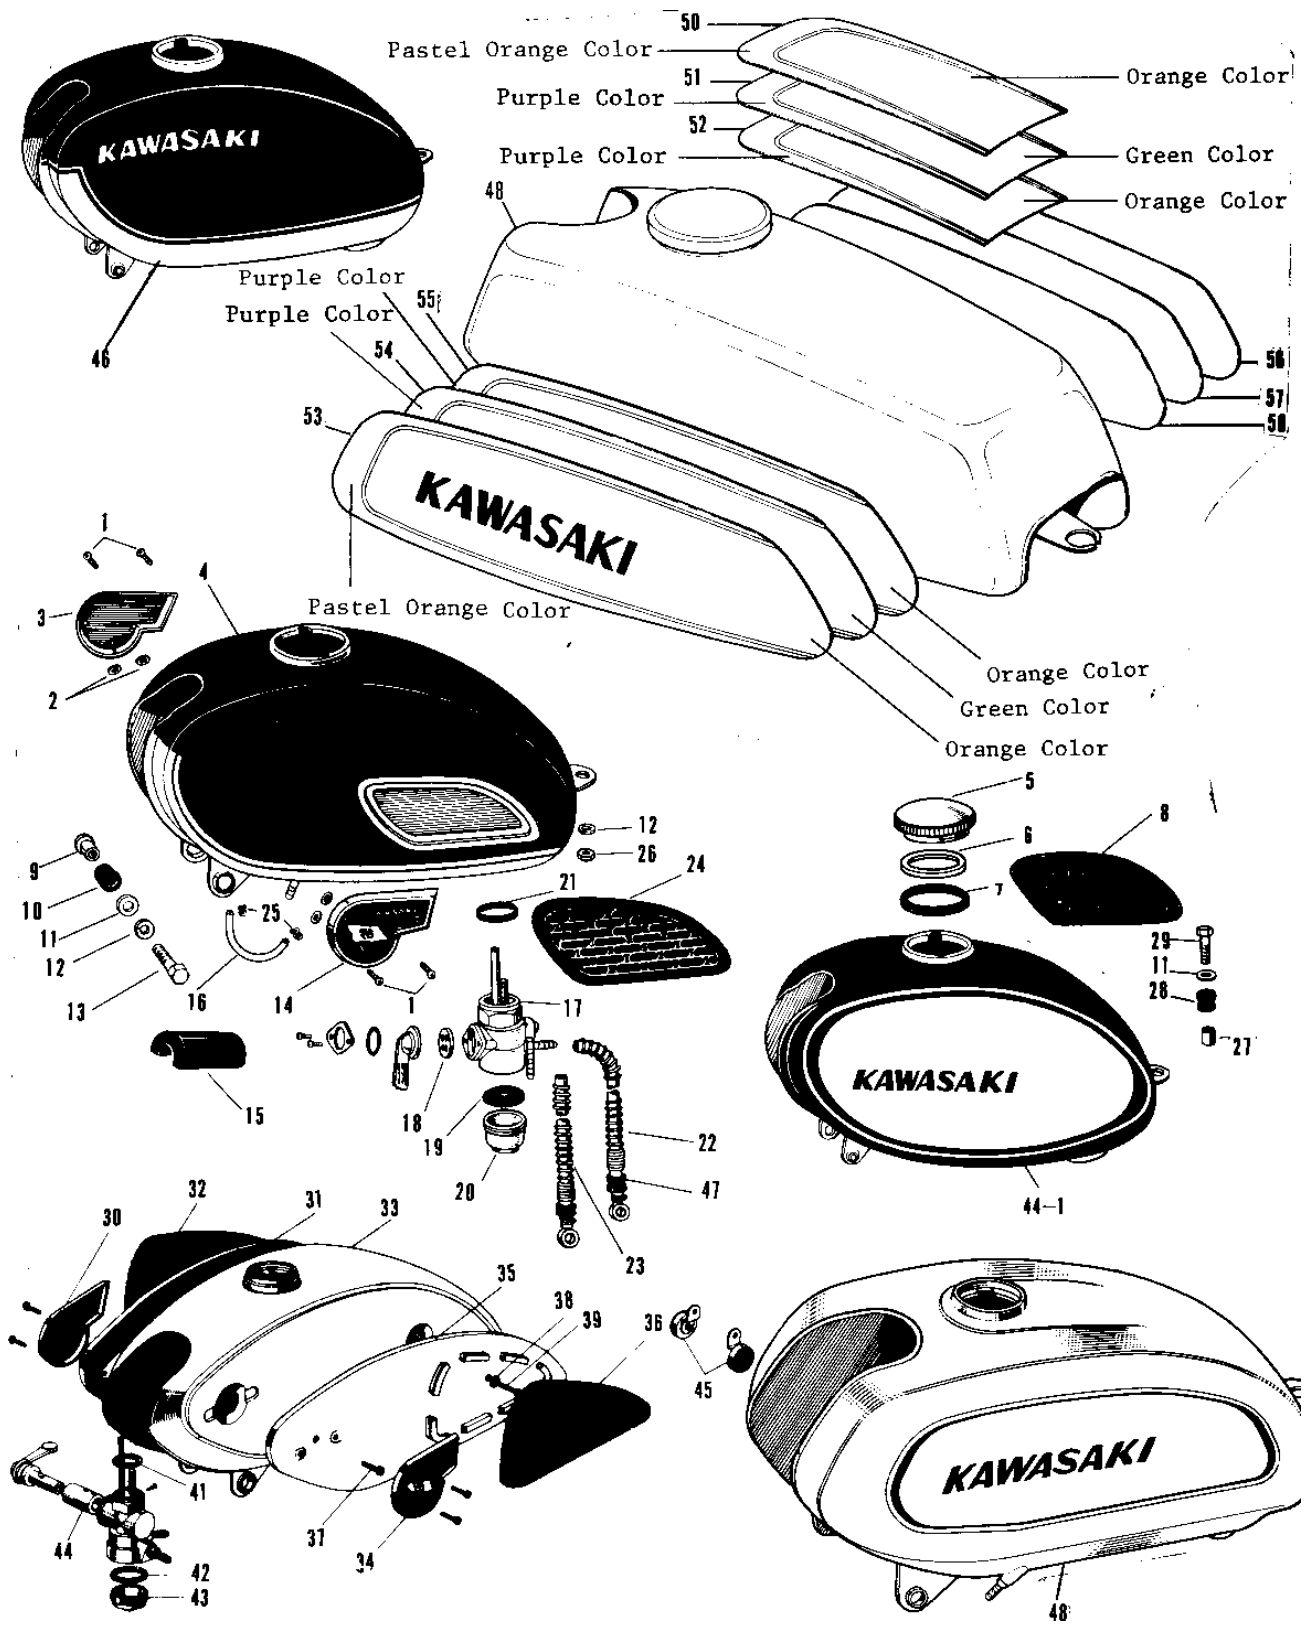

1971 Avenger PARTS DIAGRAM

FUEL TANK (2)

1971 Avenger PARTS LIST

FUEL TANK (2)

ITEM NAME	PART NUMBER	QUANTITY
TANK-FUEL,C.BLUE (Ref # 44-1)	51001-023-27	1
REFLECTOR REFLEX (Ref # 45)	28001-004	1
TANK FUEL RED (Ref # 46)	51001-049-26	1
UNAVAILABLE IN PRICE BOOK (Ref # 46)	51001-070-26	1
TANK FUEL BLUE (Ref # 46)	51001-049-29	NA
UNAVAILABLE IN PRICE BOOK (Ref # 46)	51001-070-29	1
GROMMET PIPE (Ref # 47)	92071-038	2
UNAVAILABLE IN PRICE BOOK (Ref # 48)	51001-056-44	1
TANK-FUEL,PEARL IVORY (Ref # 49)	51001-065-56	1
EMBLEM-TOP,ORANGE (Ref # 50)	56018-043-34	1
EMBLEM-L.H,ORANGE (Ref # 53)	56018-044-34	1
EMBLEM-R.H,ORANGE (Ref # 56)	56018-045-34	1