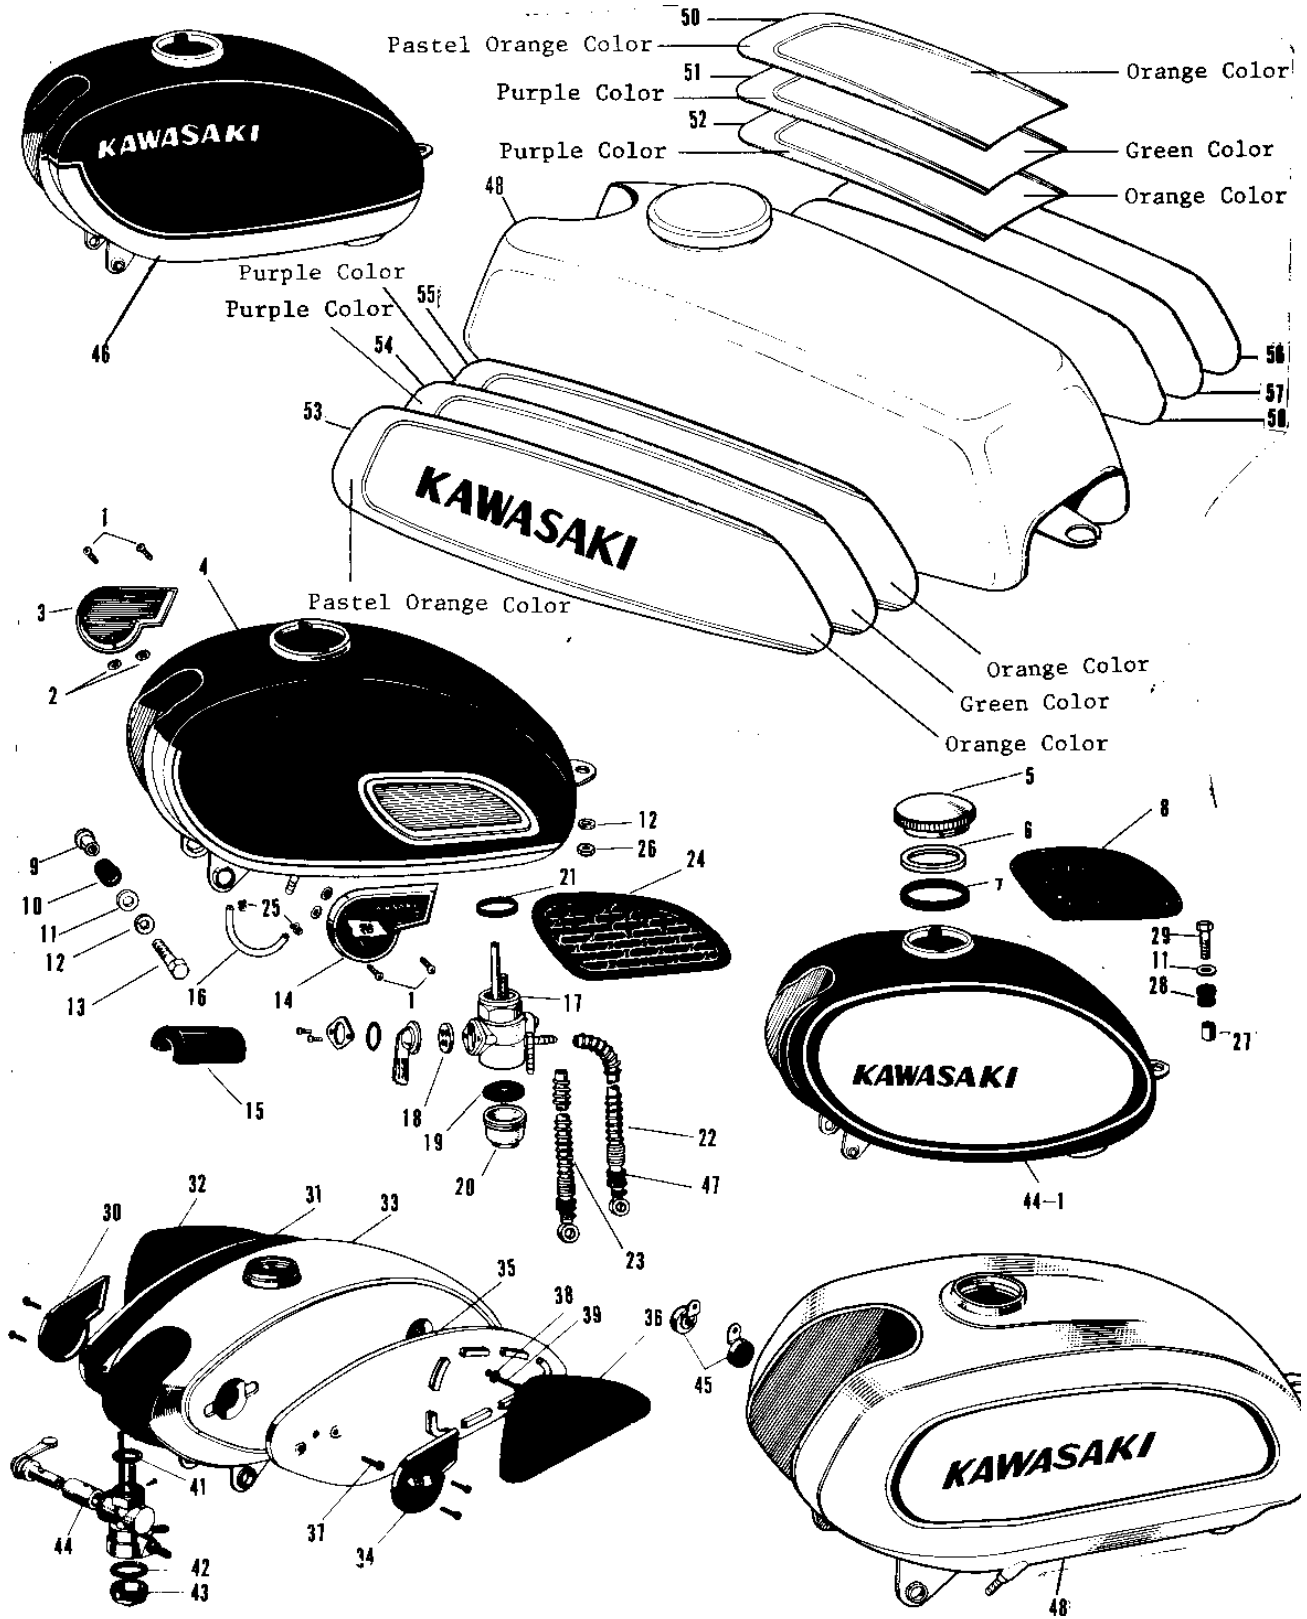

# 1967 Avenger SS PARTS DIAGRAM

## FUEL TANK (2)

# 1967 Avenger SS PARTS LIST

## FUEL TANK (2)

ITEM NAME	PART NUMBER	QUANTITY
UNAVAILABLE IN PRICE BOOK (Ref # 44-1)	51001-023-34	1
REFLECTOR REFLEX (Ref # 45)	28001-004	1
TANK FUEL RED (Ref # 46)	51001-049-26	1
UNAVAILABLE IN PRICE BOOK (Ref # 46)	51001-070-26	1
TANK FUEL BLUE (Ref # 46)	51001-049-29	NA
UNAVAILABLE IN PRICE BOOK (Ref # 46)	51001-070-29	1
GROMMET PIPE (Ref # 47)	92071-038	2
UNAVAILABLE IN PRICE BOOK (Ref # 48)	51001-056-30	1
TANK-FUEL,PEARL IVORY (Ref # 49)	51001-065-56	1
EMBLEM-TOP,PURPLE (Ref # 51)	56018-049-61	1
EMBLEM-L.H,PURPLE (Ref # 54)	56018-050-61	1
EMBLEM-R.H,PURPLE (Ref # 57)	56018-051-61	1