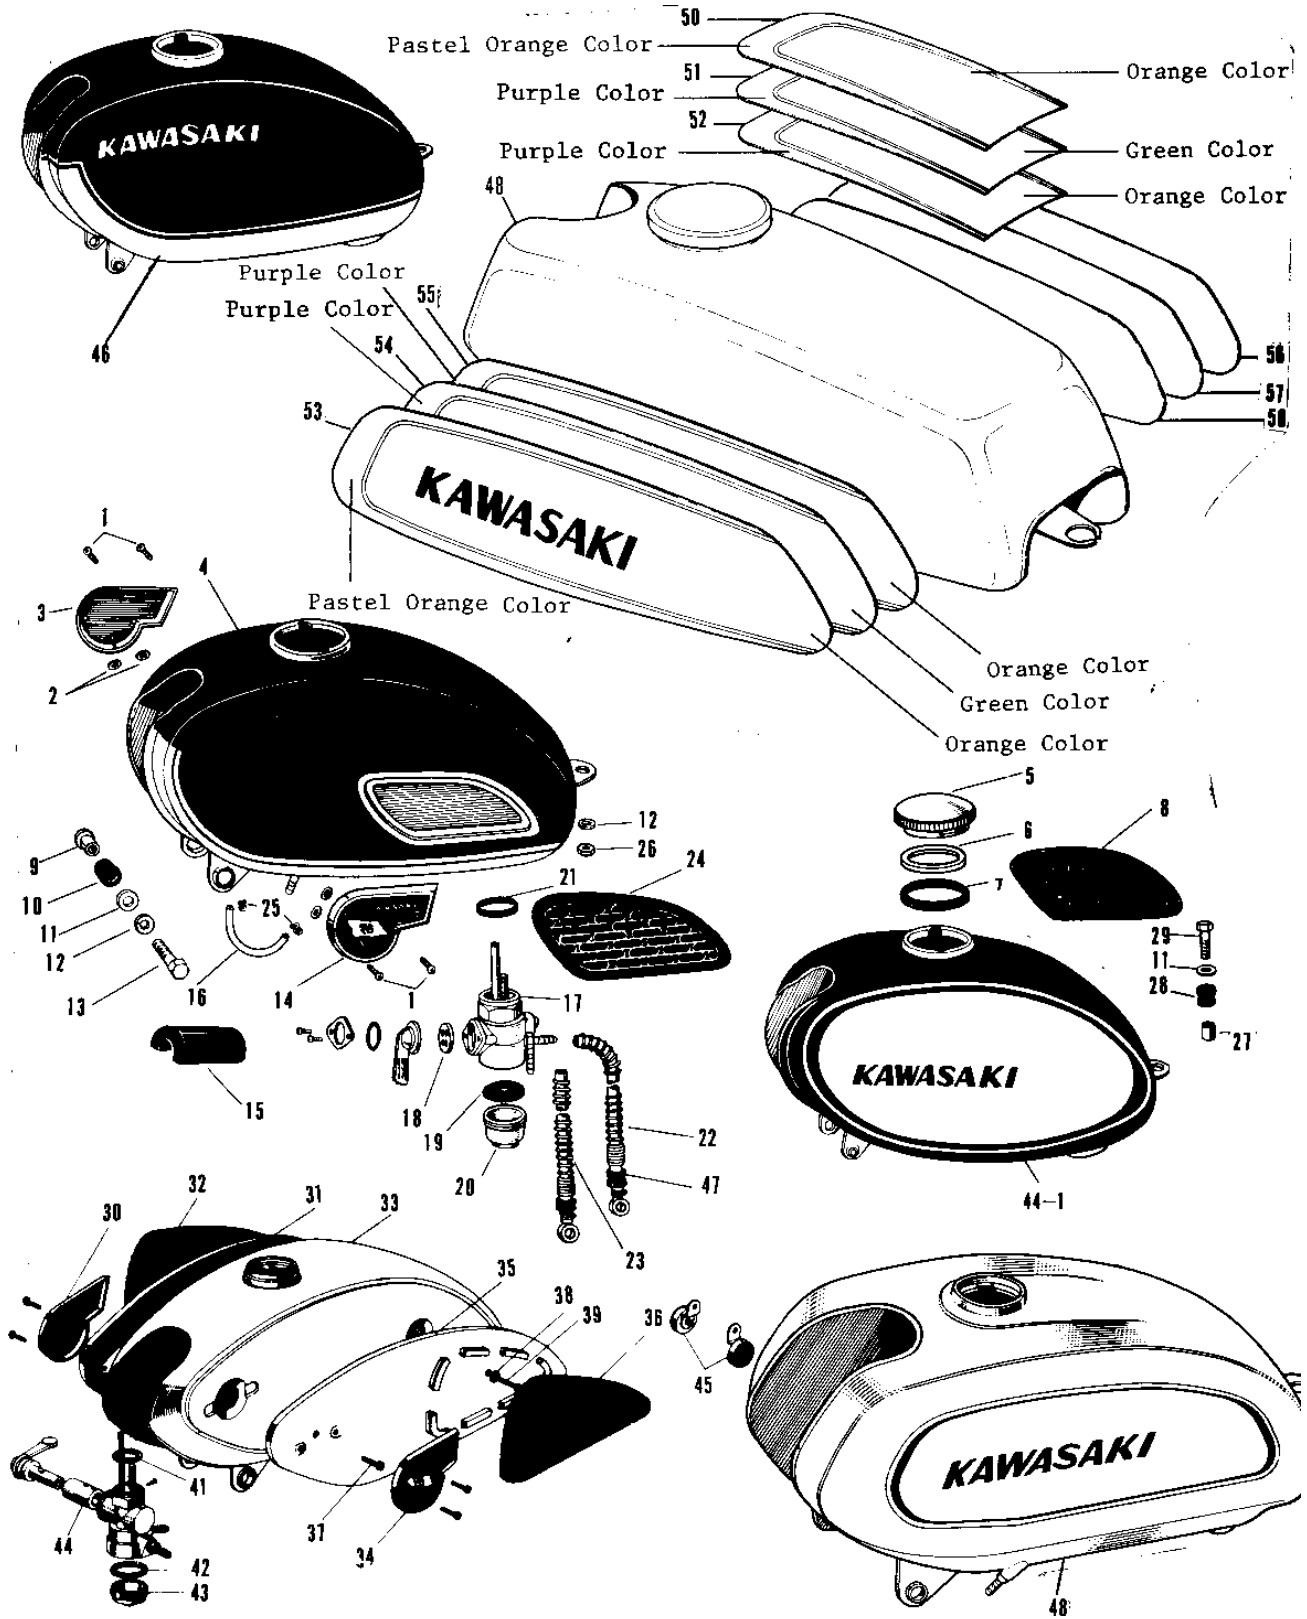

1969 Avenger SS PARTS DIAGRAM

FUEL TANK (2)

1969 Avenger SS PARTS LIST

FUEL TANK (2)

ITEM NAME	PART NUMBER	QUANTITY
UNAVAILABLE IN PRICE BOOK (Ref # 44-1)	51001-023-34	1
REFLECTOR REFLEX (Ref # 45)	28001-004	1
TANK FUEL RED (Ref # 46)	51001-049-26	1
UNAVAILABLE IN PRICE BOOK (Ref # 46)	51001-070-26	1
TANK FUEL BLUE (Ref # 46)	51001-049-29	NA
UNAVAILABLE IN PRICE BOOK (Ref # 46)	51001-070-29	1
GROMMET PIPE (Ref # 47)	92071-038	2
UNAVAILABLE IN PRICE BOOK (Ref # 48)	51001-056-30	1
TANK-FUEL,PEARL IVORY (Ref # 49)	51001-065-56	1
EMBLEM-TOP,PURPLE (Ref # 51)	56018-049-61	1
EMBLEM-L.H,PURPLE (Ref # 54)	56018-050-61	1
EMBLEM-R.H,PURPLE (Ref # 57)	56018-051-61	1