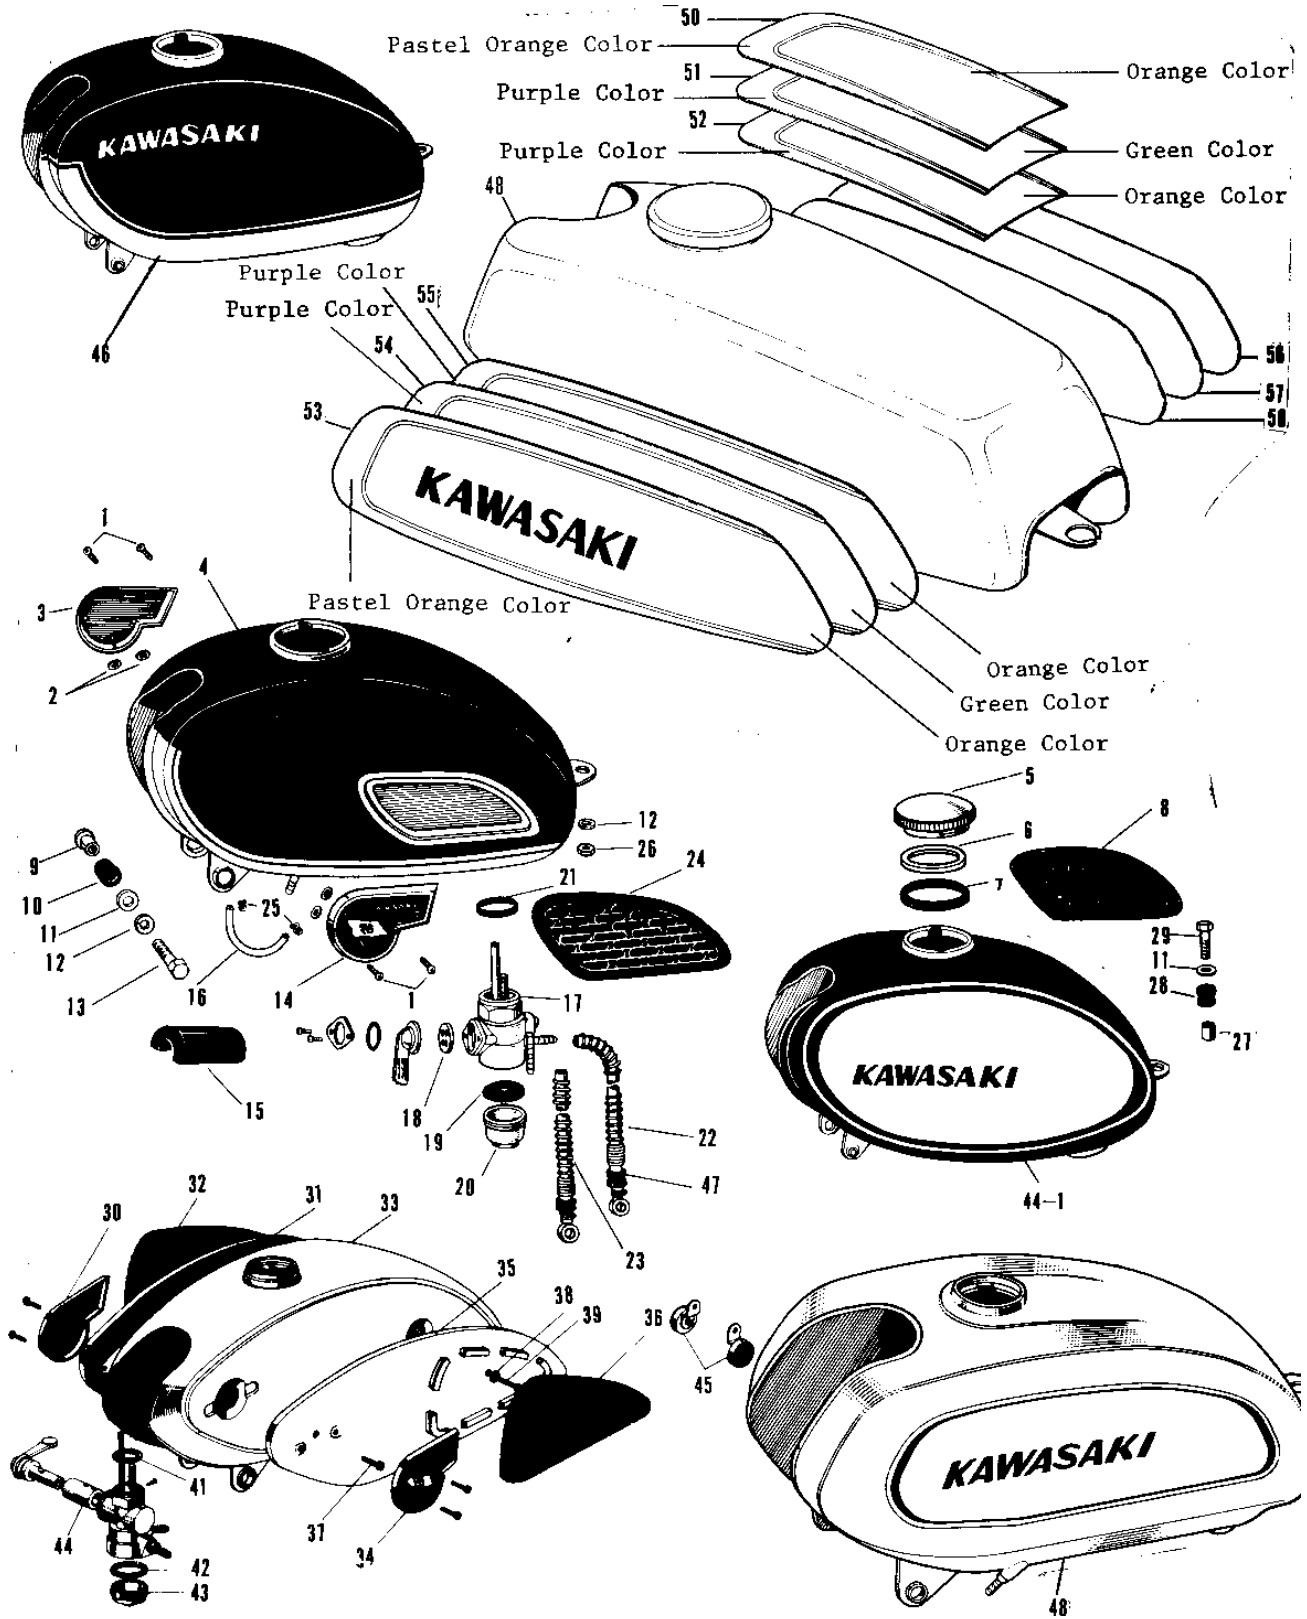

1967 Avenger SS PARTS DIAGRAM

FUEL TANK (2)

1967 Avenger SS PARTS LIST

FUEL TANK (2)

ITEM NAME	PART NUMBER	QUANTITY
UNAVAILABLE IN PRICE BOOK (Ref # 44-1)	51001-023-34	1
REFLECTOR REFLEX (Ref # 45)	28001-004	1
TANK FUEL RED (Ref # 46)	51001-049-26	1
UNAVAILABLE IN PRICE BOOK (Ref # 46)	51001-070-26	1
TANK FUEL BLUE (Ref # 46)	51001-049-29	NA
UNAVAILABLE IN PRICE BOOK (Ref # 46)	51001-070-29	1
GROMMET PIPE (Ref # 47)	92071-038	2
UNAVAILABLE IN PRICE BOOK (Ref # 48)	51001-056-30	1
TANK-FUEL,PEARL IVORY (Ref # 49)	51001-065-56	1
EMBLEM-TOP,PURPLE (Ref # 51)	56018-049-61	1
EMBLEM-L.H,PURPLE (Ref # 54)	56018-050-61	1
EMBLEM-R.H,PURPLE (Ref # 57)	56018-051-61	1