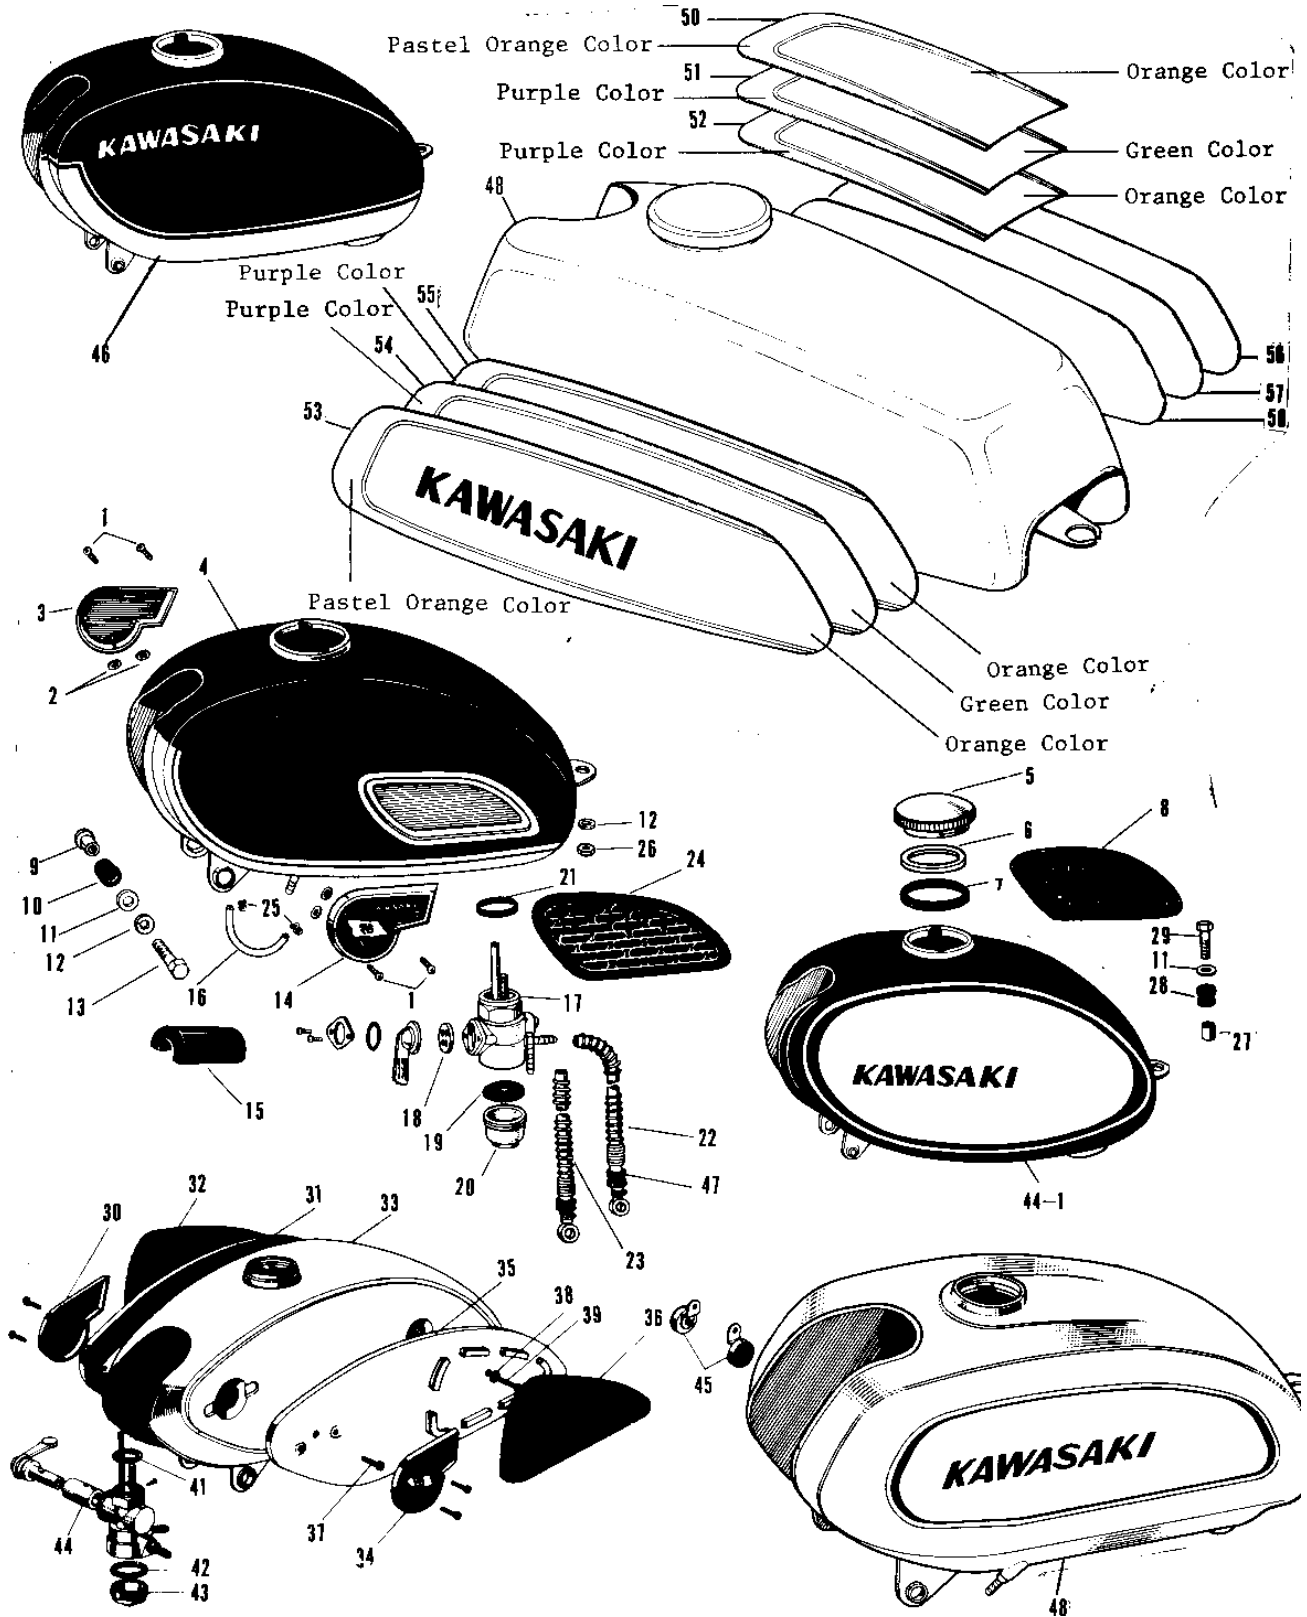

1969 Avenger SS PARTS DIAGRAM

FUEL TANK (2)

1969 Avenger SS PARTS LIST

FUEL TANK (2)

ITEM NAME	PART NUMBER	QUANTITY
UNAVAILABLE IN PRICE BOOK (Ref # 44-1)	51001-023-34	1
REFLECTOR REFLEX (Ref # 45)	28001-004	1
TANK FUEL RED (Ref # 46)	51001-049-26	1
UNAVAILABLE IN PRICE BOOK (Ref # 46)	51001-070-26	1
TANK FUEL BLUE (Ref # 46)	51001-049-29	NA
UNAVAILABLE IN PRICE BOOK (Ref # 46)	51001-070-29	1
GROMMET PIPE (Ref # 47)	92071-038	2
UNAVAILABLE IN PRICE BOOK (Ref # 48)	51001-056-30	1
TANK-FUEL,PEARL IVORY (Ref # 49)	51001-065-56	1
EMBLEM-TOP,PURPLE (Ref # 51)	56018-049-61	1
EMBLEM-L.H,PURPLE (Ref # 54)	56018-050-61	1
EMBLEM-R.H,PURPLE (Ref # 57)	56018-051-61	1