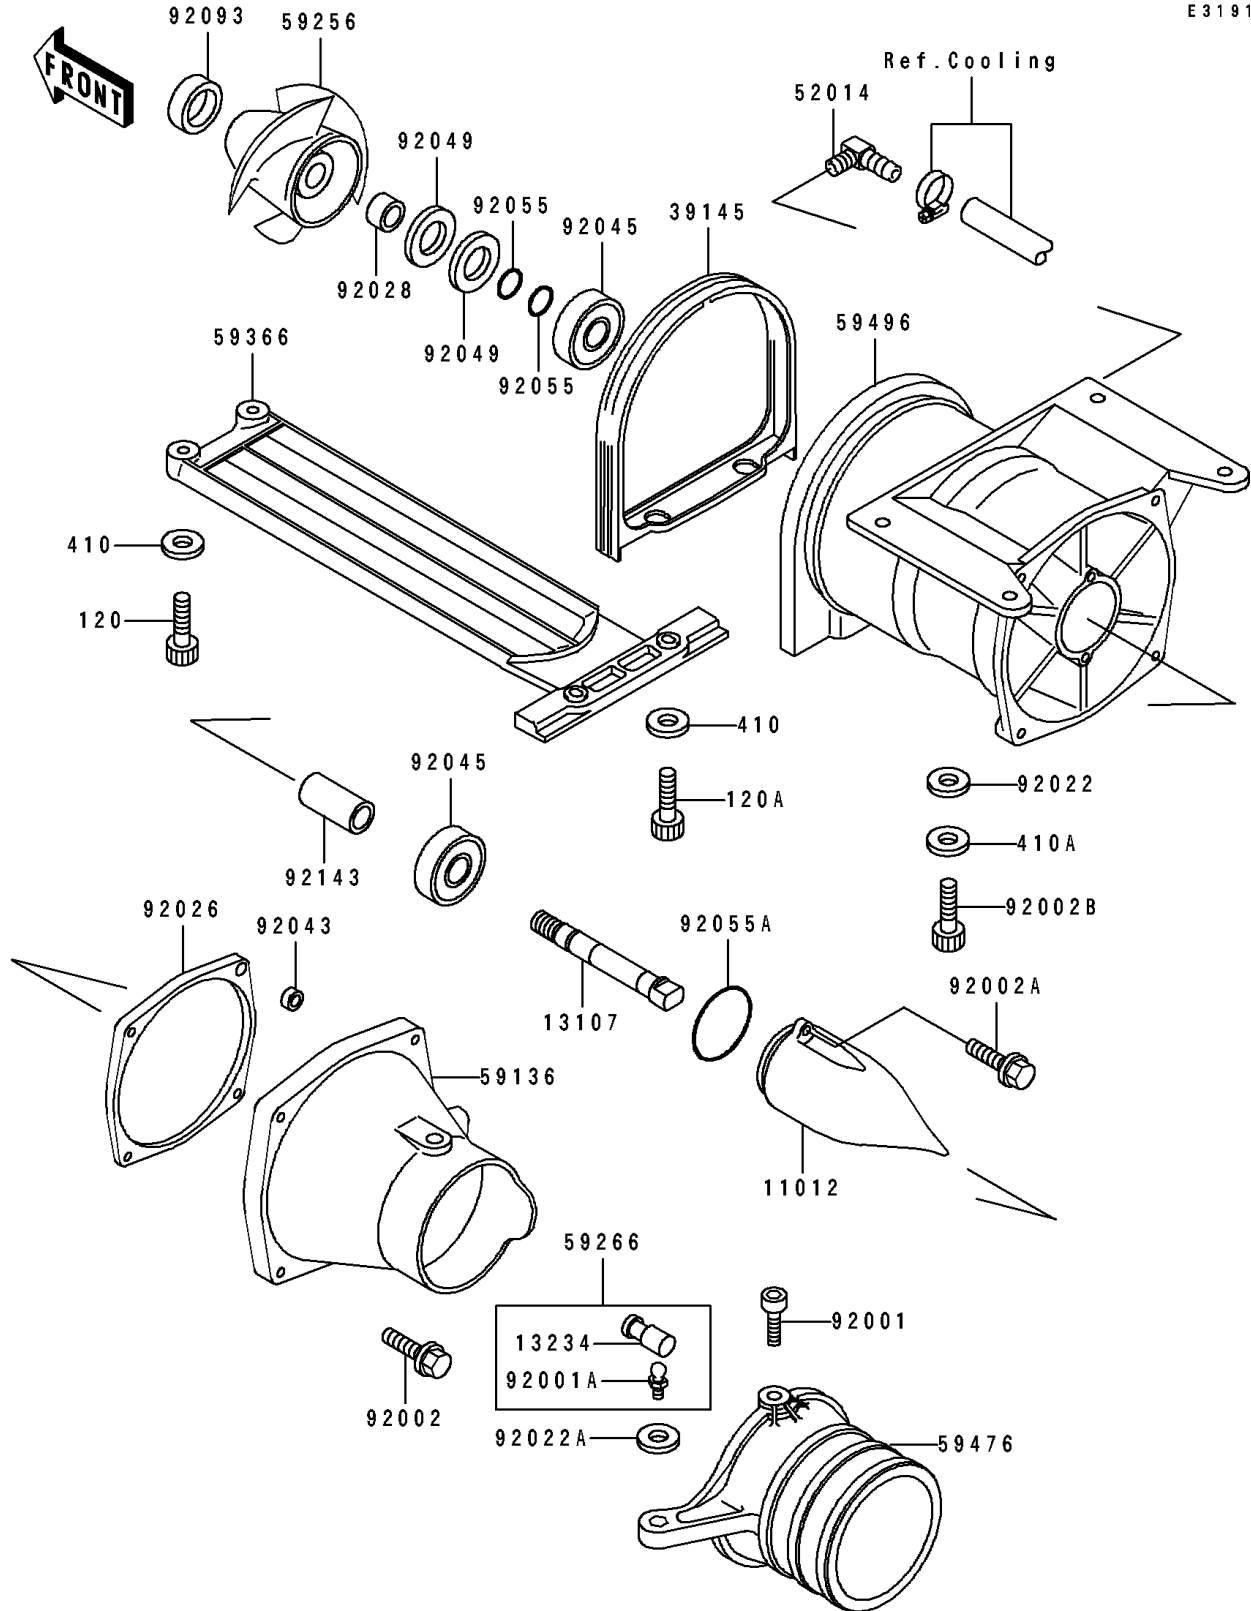

1993 750 SX PARTS DIAGRAM

Jet Pump

E 3191

1993 750 SX PARTS LIST

Jet Pump

ITEM NAME	PART NUMBER	QUANTITY
CAP,JET PUMP (Ref # 11012)	11012-3712	1
SHAFT,JET PUMP (Ref # 13107)	13107-3721	1
SHAFT-COMP,JOINT (Ref # 13234)	13234-3708	1
TRIM-SEAL (Ref # 39145)	39145-3735	1
ELBOW (Ref # 52014)	52014-3708	1
NOZZLE-PUMP (Ref # 59136)	59136-3716	1
IMPELLER (Ref # 59256)	59256-3715	1
JOINT-BALL (Ref # 59266)	59266-3707	1
GRATE (Ref # 59366)	59366-3707	1
NOZZLE-STRG (Ref # 59476)	59476-3713	1
VANE-GUIDE (Ref # 59496)	59496-3703	1
BOLT,SOCKET,6X11 (Ref # 92001)	92001-3701	2
BOLT,BALL,6MM (Ref # 92001A)	92001-3703	1
BOLT,6X40 (Ref # 92002)	92002-3716	4
BOLT,6X16 (Ref # 92002A)	92002-3728	2
BOLT,SOCKET,8X20 (Ref # 92002B)	92002-3771	4
WASHER,8.4X23X2.5 (Ref # 92022)	92022-3744	4
WASHER (Ref # 92022A)	92022-567	1
SPACER,JET PUMP (Ref # 92026)	92026-3708	1
BUSHING,17X25X15 (Ref # 92028)	92028-3717	1
PIN (Ref # 92043)	92043-3715	1
BEARING-BALL,#63032RD (Ref # 92045)	92045-3706	2
SEAL-OIL,TCV-25476 (Ref # 92049)	92049-3711	2
RING-O,13X1.9 (Ref # 92055)	92055-1021	2
RING-O (Ref # 92055A)	92055-3706	1
SEAL,JET PUMP (Ref # 92093)	92093-3739	1
COLLAR,17.4X25.4X53 (Ref # 92143)	92143-3708	1
BOLT-SOCKET (Ref # 120)	120R0616	2
BOLT-SOCKET,6X20 (Ref # 120A)	120R0620	2

1993 750 SX PARTS LIST

Jet Pump

ITEM NAME	PART NUMBER	QUANTITY
WASHER-PLAIN-SMALL,6MM (Ref # 410)	410S0600	4
WASHER-PLAIN-SMALL,8MM (Ref # 410A)	410S0800	4