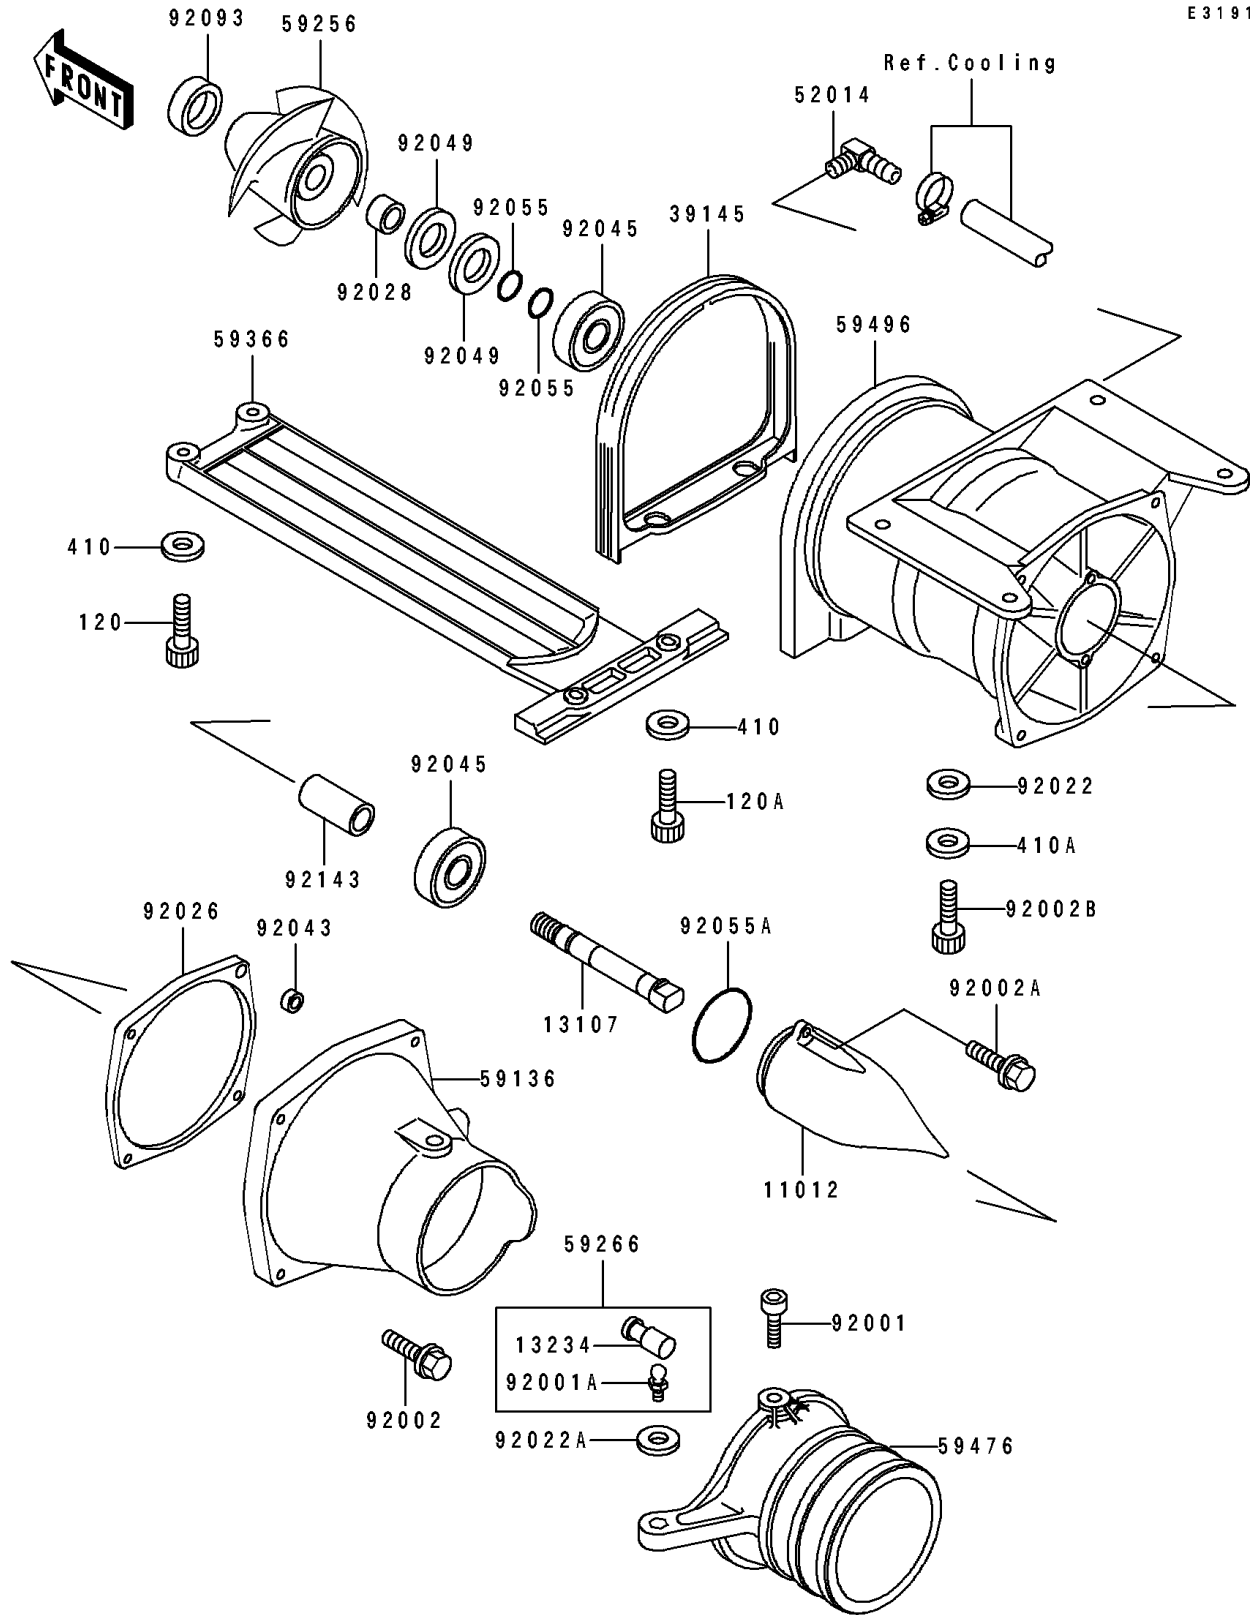

# 1994 750 SX PARTS DIAGRAM

Jet Pump

E3191

# 1994 750 SX PARTS LIST

## Jet Pump

ITEM NAME	PART NUMBER	QUANTITY
CAP,JET PUMP (Ref # 11012)	11012-3712	1
SHAFT,JET PUMP (Ref # 13107)	13107-3721	1
SHAFT-COMP,JOINT (Ref # 13234)	13234-3708	1
TRIM-SEAL (Ref # 39145)	39145-3735	1
ELBOW (Ref # 52014)	52014-3708	1
NOZZLE-PUMP (Ref # 59136)	59136-3716	1
IMPELLER (Ref # 59256)	59256-3715	1
JOINT-BALL (Ref # 59266)	59266-3707	1
GRATE (Ref # 59366)	59366-3707	1
NOZZLE-STRG (Ref # 59476)	59476-3713	1
VANE-GUIDE (Ref # 59496)	59496-3703	1
BOLT,SOCKET,6X11 (Ref # 92001)	92001-3701	2
BOLT,BALL,6MM (Ref # 92001A)	92001-3703	1
BOLT,6X40 (Ref # 92002)	92002-3716	4
BOLT,6X16 (Ref # 92002A)	92002-3728	2
BOLT,SOCKET,8X20 (Ref # 92002B)	92002-3771	4
WASHER,8.4X23X2.5 (Ref # 92022)	92022-3744	4
WASHER (Ref # 92022A)	92022-567	1
SPACER,JET PUMP (Ref # 92026)	92026-3708	1
BUSHING,17X25X15 (Ref # 92028)	92028-3717	1
PIN (Ref # 92043)	92043-3715	1
BEARING-BALL,#63032RD (Ref # 92045)	92045-3706	2
SEAL-OIL,TCV-25476 (Ref # 92049)	92049-3711	2
RING-O,13X1.9 (Ref # 92055)	92055-1021	2
RING-O (Ref # 92055A)	92055-3706	1
SEAL,JET PUMP (Ref # 92093)	92093-3739	1
COLLAR,17.4X25.4X53 (Ref # 92143)	92143-3708	1
BOLT-SOCKET (Ref # 120)	120R0616	2
BOLT-SOCKET,6X20 (Ref # 120A)	120R0620	2

# 1994 750 SX PARTS LIST

Jet Pump

ITEM NAME	PART NUMBER	QUANTITY
WASHER-PLAIN-SMALL,6MM (Ref # 410)	410S0600	4
WASHER-PLAIN-SMALL,8MM (Ref # 410A)	410S0800	4