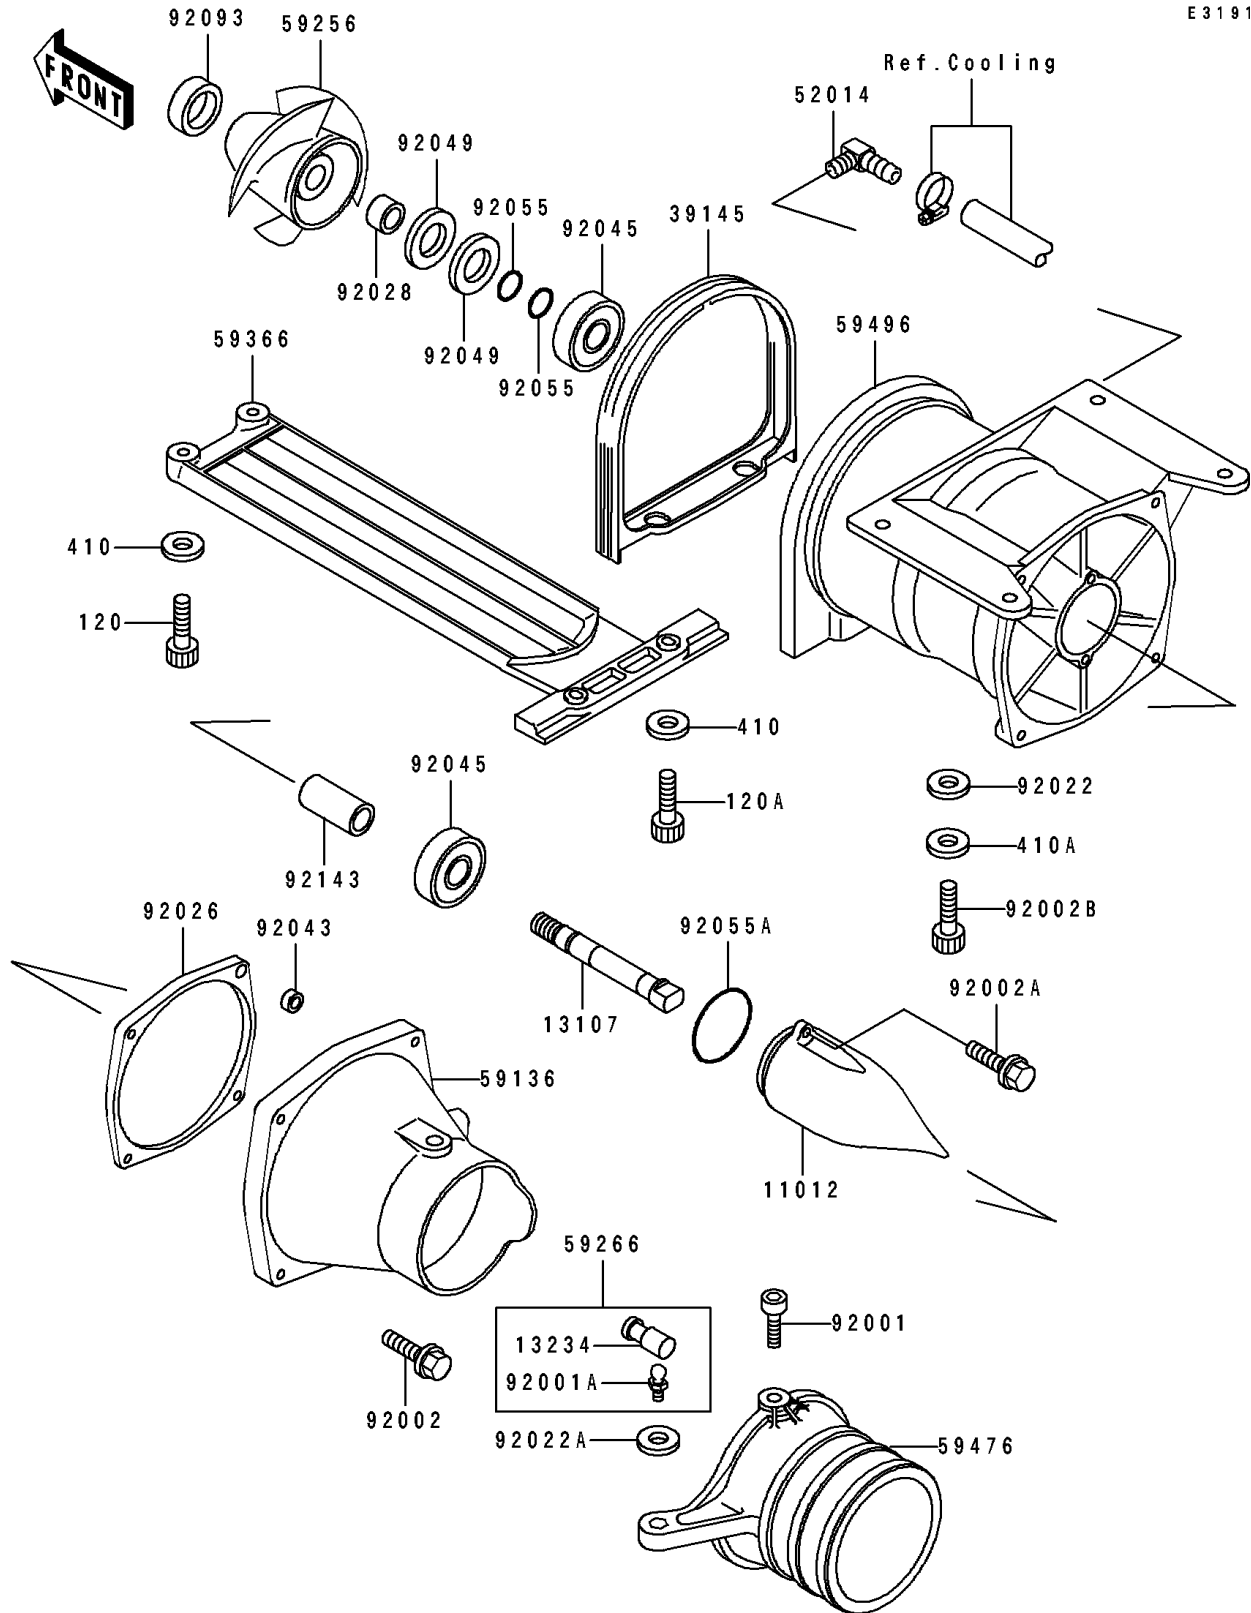

1995 750 SX PARTS DIAGRAM

Jet Pump

E 3191

1995 750 SX PARTS LIST

Jet Pump

ITEM NAME	PART NUMBER	QUANTITY
CAP,JET PUMP (Ref # 11012)	11012-3712	1
SHAFT,JET PUMP (Ref # 13107)	13107-3721	1
SHAFT-COMP,JOINT (Ref # 13234)	13234-3708	1
TRIM-SEAL (Ref # 39145)	39145-3735	1
ELBOW (Ref # 52014)	52014-3708	1
NOZZLE-PUMP (Ref # 59136)	59136-3716	1
IMPELLER (Ref # 59256)	59256-3715	1
JOINT-BALL (Ref # 59266)	59266-3707	1
GRATE (Ref # 59366)	59366-3707	1
NOZZLE-STRG (Ref # 59476)	59476-3713	1
VANE-GUIDE (Ref # 59496)	59496-3703	1
BOLT,SOCKET,6X11 (Ref # 92001)	92001-3701	2
BOLT,BALL,6MM (Ref # 92001A)	92001-3703	1
BOLT,6X40 (Ref # 92002)	92002-3716	4
BOLT,6X16 (Ref # 92002A)	92002-3728	2
BOLT,SOCKET,8X20 (Ref # 92002B)	92002-3771	4
WASHER,8.4X23X2.5 (Ref # 92022)	92022-3744	4
WASHER (Ref # 92022A)	92022-567	1
SPACER,JET PUMP (Ref # 92026)	92026-3708	1
BUSHING,17X25X15 (Ref # 92028)	92028-3717	1
PIN (Ref # 92043)	92043-3715	1
BEARING-BALL,#63032RD (Ref # 92045)	92045-3706	2
SEAL-OIL,TCV-25476 (Ref # 92049)	92049-3711	2
RING-O,13X1.9 (Ref # 92055)	92055-1021	2
RING-O (Ref # 92055A)	92055-3706	1
SEAL,JET PUMP (Ref # 92093)	92093-3739	1
COLLAR,17.4X25.4X53 (Ref # 92143)	92143-3708	1
BOLT-SOCKET (Ref # 120)	120R0616	2
BOLT-SOCKET,6X20 (Ref # 120A)	120R0620	2

1995 750 SX PARTS LIST

Jet Pump

ITEM NAME	PART NUMBER	QUANTITY
WASHER-PLAIN-SMALL,6MM (Ref # 410)	410S0600	4
WASHER-PLAIN-SMALL,8MM (Ref # 410A)	410S0800	4