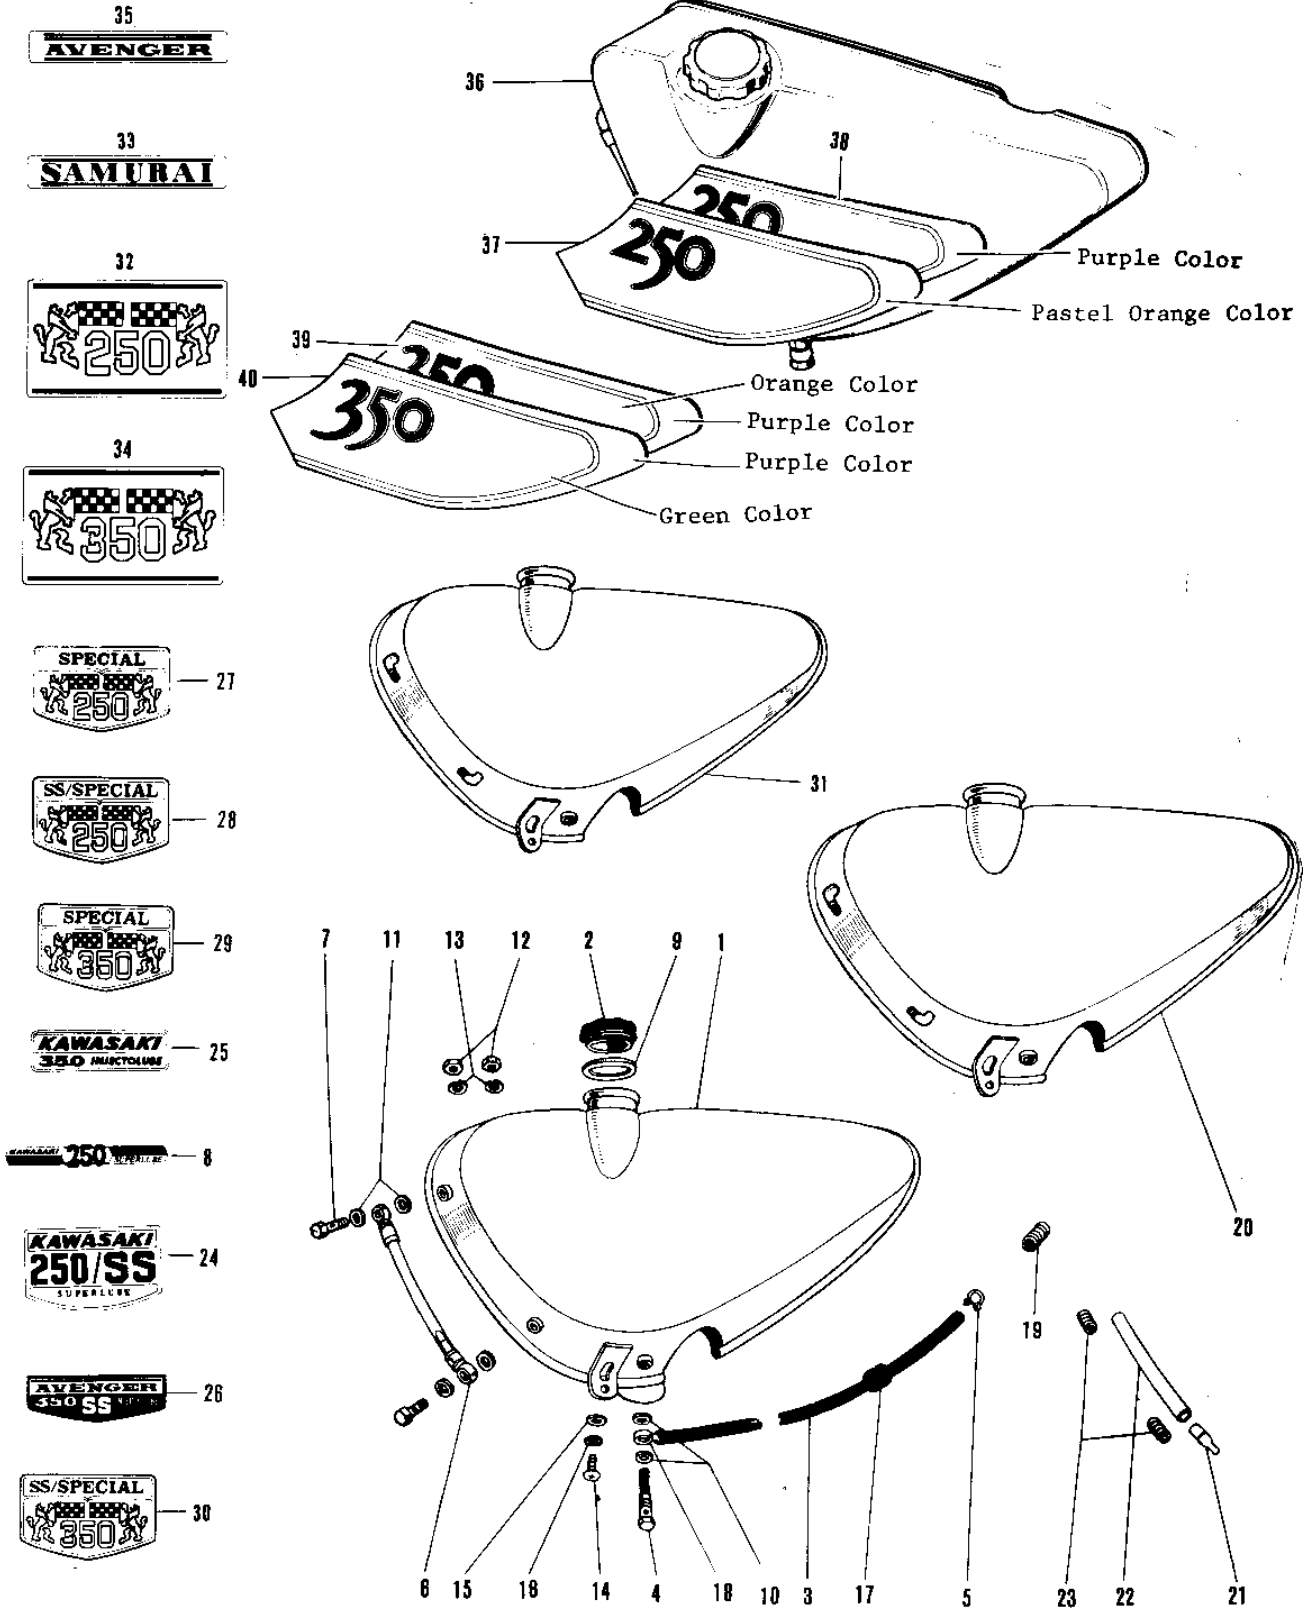

1970 A1SS-A PARTS DIAGRAM

OIL TANK

1970 A1SS-A PARTS LIST

OIL TANK

ITEM NAME	PART NUMBER	QUANTITY
UNAVAILABLE IN PRICE BOOK (Ref # 1)	52001-005-14	NA
CAP OIL TANK (Ref # 2)	52003-009	1
PIPE OIL TANK (Ref # 3)	92059-021	(1
PIPE OIL TANK (Ref # 3)	92059-021	1
BOLT OIL TANK BANJO (Ref # 4)	92060-001	1
CLAMP FUEL PIPE (Ref # 5)	92037-010	(4
GAUGE ASSY OIL LEVEL (Ref # 6)	52005-003	1
BOLT BANJO LEVE GAUGE (Ref # 7)	92060-002	2
"0" RING,36MM (Ref # 9)	670B3036	1
GASKET,10,2X15X1.5T (Ref # 10)	11009-1146	2
GASKET 8MM (Ref # 11)	751P0800	4
NUT,8MM (Ref # 12)	311B0800	2
WASHER SPRING 8MM (Ref # 13)	461F0800	2
SCREW PAN HEAD 6X12 (Ref # 14)	220B0612	1
WASHER PLAIN 6MM (Ref # 15)	410B0600	1
WASHER SPRING 6MM (Ref # 16)	461F0600	1
GROMMET PIPE (Ref # 17)	92071-038	1
CONNECTOR BANJO (Ref # 18)	92061-003	1
SPRING PIPE CLAMP B (Ref # 19)	92081-027	2
TANK OIL SILVER (Ref # 20)	52001-010-14	1
TANK OIL C.RED (Ref # 20)	52001-010-24	1
TANK OIL C.BLUE (Ref # 20)	52001-010-27	1
UNAVAILABLE IN PRICE BOOK (Ref # 20)	52001-010-26	NA
UNAVAILABLE IN PRICE BOOK (Ref # 20)	52001-010-29	1
GAUGE OIL LEVEL (Ref # 21)	52005-004	1
TUBE-VINYL 6X95 (Ref # 22)	700Q0695	1
CLAMP OIL LEVEL PIPE (Ref # 23)	92037-040	2
EMBLEM OIL TANK (Ref # 24)	56018-007	1
EMBLEM SIDE COVER (Ref # 28)	56015-019	1

1970 A1SS-A PARTS LIST

OIL TANK

ITEM NAME	PART NUMBER	QUANTITY
TANK OIL,PEACCK PEARL (Ref # 31)	52001-010-50	1
EMBLEM (Ref # 32)	56018-029	*1
EMBLEM (Ref # 33)	56018-032	1
TANK-OIL,PEARL IVORY (Ref # 36)	52001-010-56	1
EMBLEM,PURPLE (Ref # 38)	56018-052-61	1