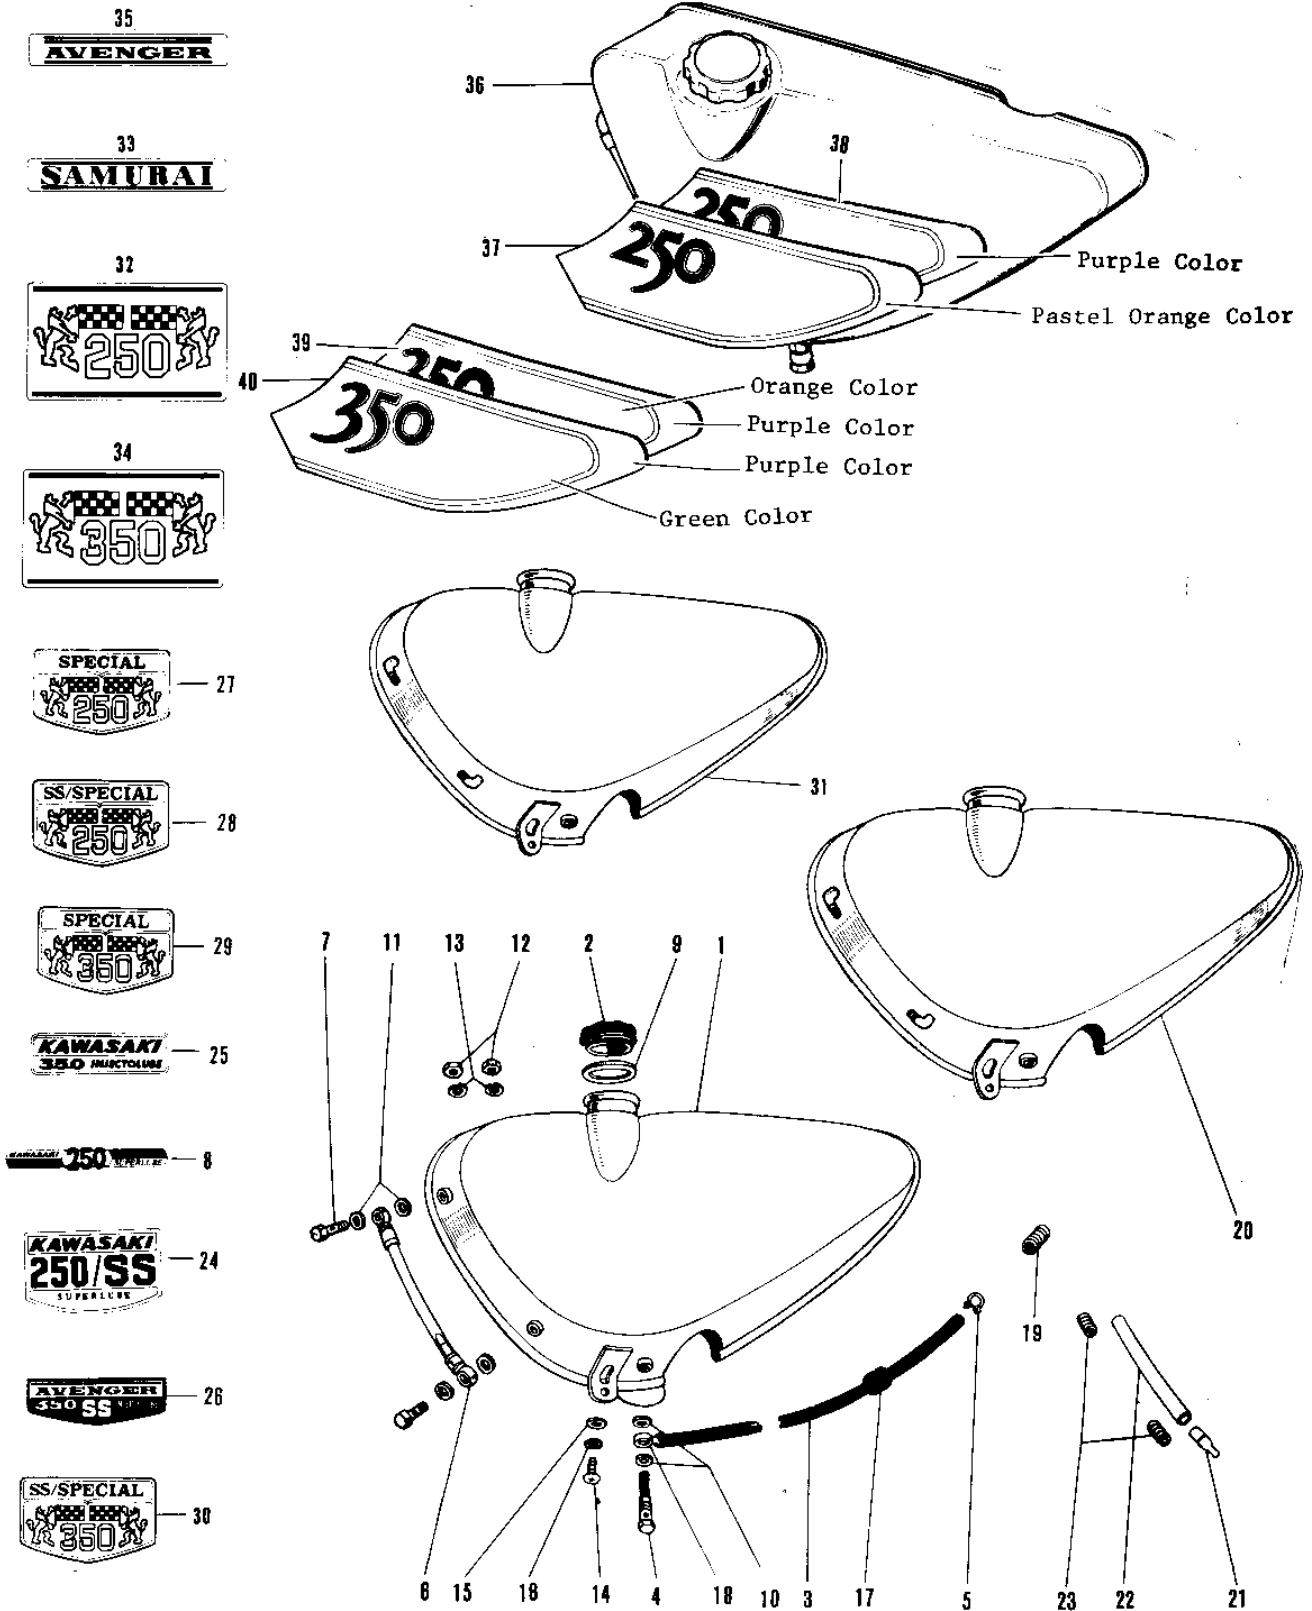

1970 A7SS-A PARTS DIAGRAM

OIL TANK

1970 A7SS-A PARTS LIST

OIL TANK

ITEM NAME	PART NUMBER	QUANTITY
UNAVAILABLE IN PRICE BOOK (Ref # 1)	52001-005-14	NA
CAP OIL TANK (Ref # 2)	52003-009	1
PIPE OIL TANK (Ref # 3)	92059-021	(1
PIPE OIL TANK (Ref # 3)	92059-021	1
BOLT OIL TANK BANJO (Ref # 4)	92060-001	1
CLAMP FUEL PIPE (Ref # 5)	92037-010	(4
GAUGE ASSY OIL LEVEL (Ref # 6)	52005-003	1
BOLT BANJO LEVE GAUGE (Ref # 7)	92060-002	2
"0" RING,36MM (Ref # 9)	670B3036	1
GASKET,10,2X15X1.5T (Ref # 10)	11009-1146	2
GASKET 8MM (Ref # 11)	751P0800	4
NUT,8MM (Ref # 12)	311B0800	2
WASHER SPRING 8MM (Ref # 13)	461F0800	2
SCREW PAN HEAD 6X12 (Ref # 14)	220B0612	1
WASHER PLAIN 6MM (Ref # 15)	410B0600	1
WASHER SPRING 6MM (Ref # 16)	461F0600	1
GROMMET PIPE (Ref # 17)	92071-038	1
CONNECTOR BANJO (Ref # 18)	92061-003	1
SPRING PIPE CLAMP B (Ref # 19)	92081-027	2
TANK OIL SILVER (Ref # 20)	52001-010-14	1
TANK OIL C.RED (Ref # 20)	52001-010-24	1
TANK OIL C.BLUE (Ref # 20)	52001-010-27	1
UNAVAILABLE IN PRICE BOOK (Ref # 20)	52001-010-26	NA
UNAVAILABLE IN PRICE BOOK (Ref # 20)	52001-010-29	1
GAUGE OIL LEVEL (Ref # 21)	52005-004	1
TUBE-VINYL 6X95 (Ref # 22)	700Q0695	1
CLAMP OIL LEVEL PIPE (Ref # 23)	92037-040	2
EMBLEM OIL TANK (Ref # 24)	56018-007	1
EMBLEM SIDE COVER (Ref # 28)	56015-019	1

1970 A7SS-A PARTS LIST

OIL TANK

ITEM NAME	PART NUMBER	QUANTITY
TANK OIL,PEACCK PEARL (Ref # 31)	52001-010-50	1
EMBLEM (Ref # 32)	56018-029	*1
EMBLEM (Ref # 33)	56018-032	1
TANK-OIL,PEARL IVORY (Ref # 36)	52001-010-56	1
EMBLEM,PURPLE (Ref # 38)	56018-052-61	1