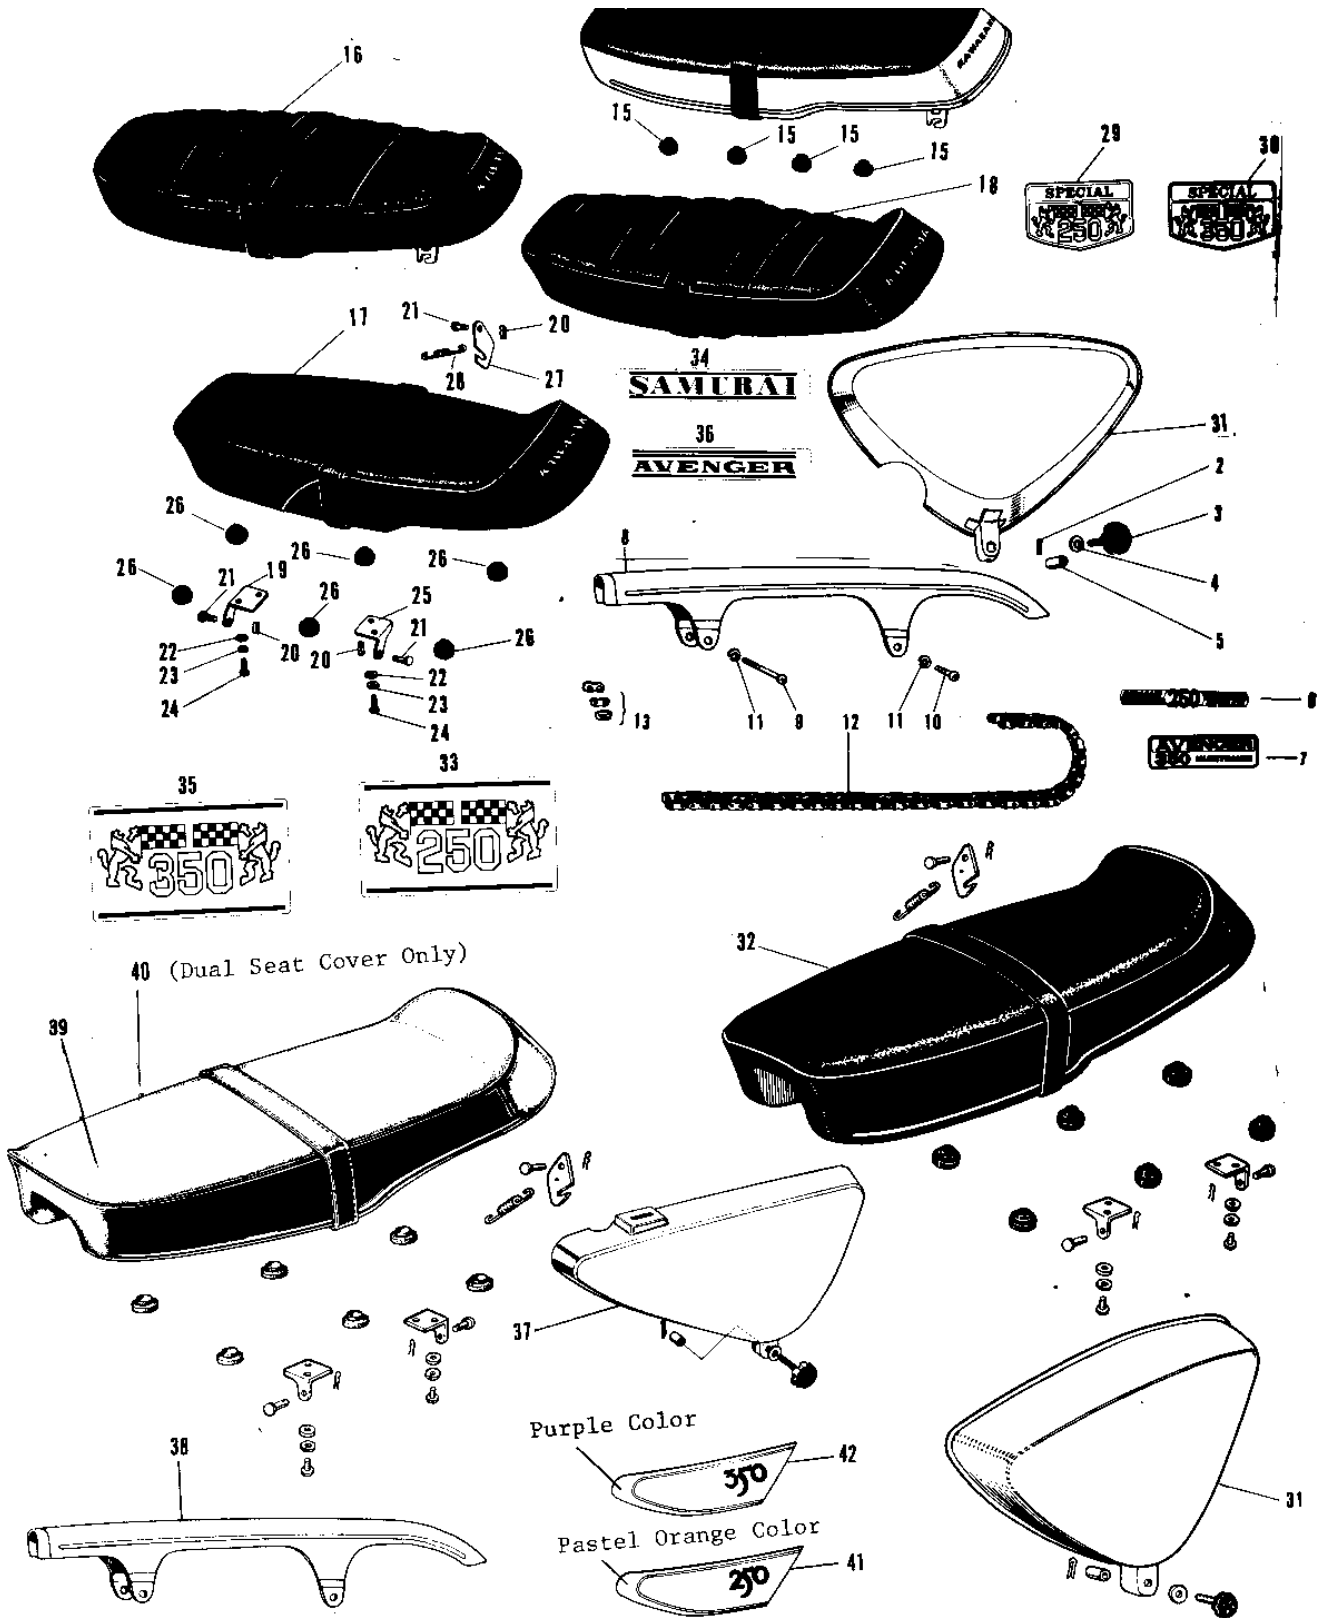

1967 Samurai PARTS DIAGRAM

SEAT/SIDE COVERS

1967 Samurai PARTS LIST

SEAT/SIDE COVERS

ITEM NAME	PART NUMBER	QUANTITY
COVER L.H SIDE C.RED (Ref # 1)	36001-018-24	(1
COVER L.H SIDE SILVER (Ref # 1)	36001-024-14	1
COVER L.H SIDE C.RED (Ref # 1)	36001-024-24	1
COVER L.H SIDE C.RED (Ref # 1)	36001-024-26	1
COVER L.H SIDE C.BLUE (Ref # 1)	36001-024-27	1
COVER L.H SIDE C.BLUE (Ref # 1)	36001-024-29	1
PIN COTTER 1.6X15 (Ref # 2)	550D1615	(1
KNOB L.H SIDE COVER (Ref # 3)	92077-016	1
WASHER PLAIN 6MM (Ref # 4)	410B0600	*2
RUBBER SIDE COV KNOB (Ref # 5)	92094-001	1
EMBLEM OIL TANK (Ref # 6)	56015-012	1
CASE-CHAIN (Ref # 8)	36014-017	1
SCREW PAN HEAD 6X50 (Ref # 9)	220E0650	1
SCREW PAN HEAD 6X16 (Ref # 10)	220E0616	1
WASHER SPRING 6MM (Ref # 11)	461F0600	2
DR CHAIN 525X92H (Ref # 12, 13)	695X5292	1
CHAIN JOINT 525 (Ref # 13)	92058-006	1
SEAT-DUAL (Ref # 14)	53001-029	NA
DAMPER RUBB DUAL SEAT (Ref # 15)	92075-042	4
SEAT-DUAL (Ref # 17 19~)	53001-040	1
SEAT-DUAL (Ref # 18~28)	53001-048	NA
HINGE FRONT (Ref # 19)	53009-004	1
PIN COTTER 2.0X15 (Ref # 20)	550D2015	3
PIN DUAL SEAT PIVOT (Ref # 21)	53011-001	3
WASHER PLAIN 6MM (Ref # 22)	411B0600	4
WASHER SPRING 6MM (Ref # 23)	461F0600	4
BOLT-UPSET,6X16 (Ref # 24)	112G0616	4
HINGE REAR (Ref # 25)	53009-005	1
DAMPER RUBB DUAL SEAT (Ref # 26)	92075-048	6

1967 Samurai PARTS LIST

SEAT/SIDE COVERS

ITEM NAME	PART NUMBER	QUANTITY
HOOK DUAL SEAT (Ref # 27)	53008-002	1
SPRING (Ref # 28)	53012-002	1
EMBLEM SIDE COVER (Ref # 29)	56015-018	1
COVER-L.H SIDE,PEARL (Ref # 31)	36001-024-50	1
SEAT,DUAL (Ref # 19~28,)	53001-061	NA
EMBLEM (Ref # 33)	56018-029	1
EMBLEM (Ref # 34)	56018-032	1
COVER-L.H SIDE,IVORY (Ref # 37)	36001-024-56	1
CASE-CHAIN,BLACK (Ref # 38)	36014-038-21	1
SEAT ASSY-DUAL (Ref # 18~28,)	53001-068	1
COVER-DUAL SEAT (Ref # 40)	53003-001	1
EMBLEM,ORANGE (Ref # 41)	56018-047-34	1