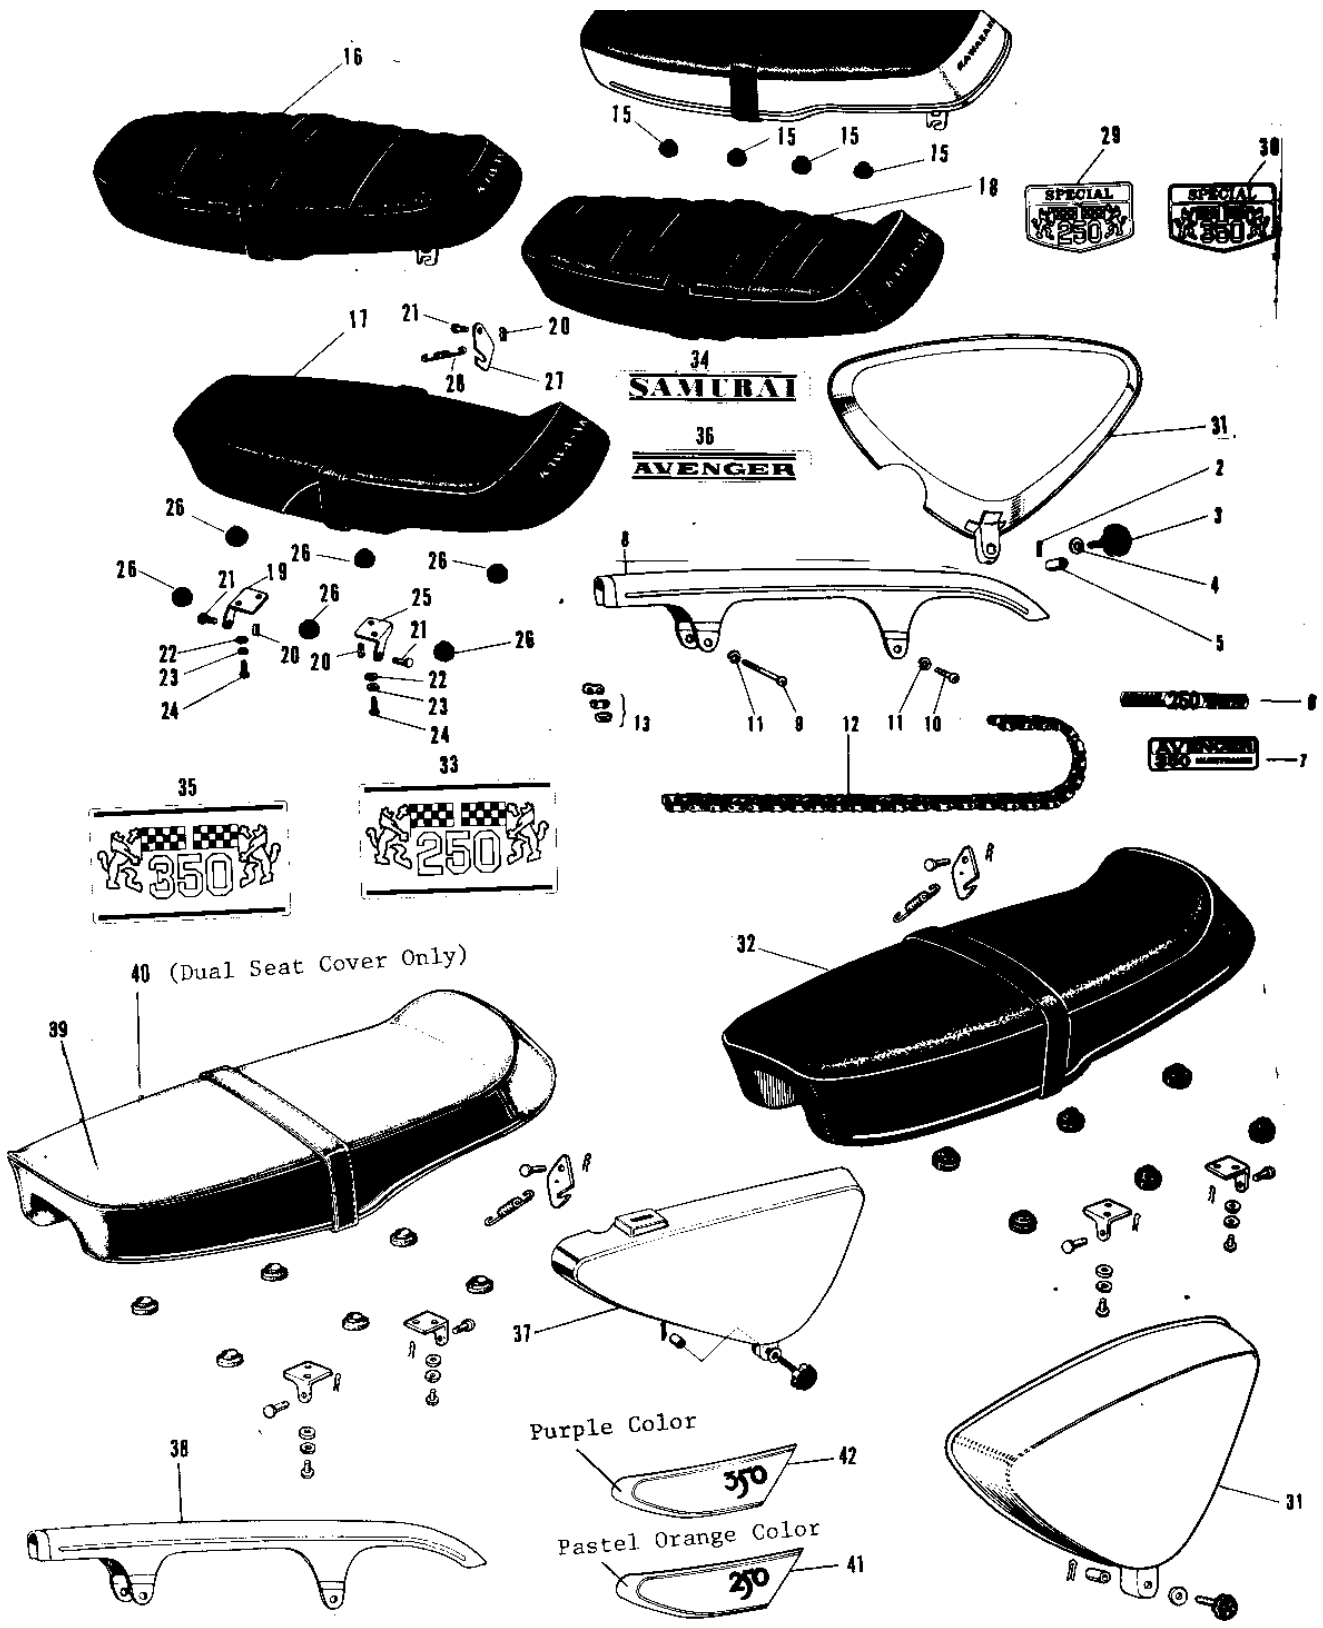

# 1968 Samurai PARTS DIAGRAM

## SEAT/SIDE COVERS

## SEAT/SIDE COVERS

ITEM NAME	PART NUMBER	QUANTITY
COVER L.H SIDE C.RED (Ref # 1)	36001-018-24	(1
COVER L.H SIDE SILVER (Ref # 1)	36001-024-14	1
COVER L.H SIDE C.RED (Ref # 1)	36001-024-24	1
COVER L.H SIDE C.RED (Ref # 1)	36001-024-26	1
COVER L.H SIDE C.BLUE (Ref # 1)	36001-024-27	1
COVER L.H SIDE C.BLUE (Ref # 1)	36001-024-29	1
PIN COTTER 1.6X15 (Ref # 2)	550D1615	(1
KNOB L.H SIDE COVER (Ref # 3)	92077-016	1
WASHER PLAIN 6MM (Ref # 4)	410B0600	*2
RUBBER SIDE COV KNOB (Ref # 5)	92094-001	1
EMBLEM OIL TANK (Ref # 6)	56015-012	1
CASE-CHAIN (Ref # 8)	36014-017	1
SCREW PAN HEAD 6X50 (Ref # 9)	220E0650	1
SCREW PAN HEAD 6X16 (Ref # 10)	220E0616	1
WASHER SPRING 6MM (Ref # 11)	461F0600	2
DR CHAIN 525X92H (Ref # 12, 13)	695X5292	1
CHAIN JOINT 525 (Ref # 13)	92058-006	1
SEAT-DUAL (Ref # 14)	53001-029	NA
DAMPER RUBB DUAL SEAT (Ref # 15)	92075-042	4
SEAT-DUAL (Ref # 17 19~)	53001-040	1
SEAT-DUAL (Ref # 18~28)	53001-048	NA
HINGE FRONT (Ref # 19)	53009-004	1
PIN COTTER 2.0X15 (Ref # 20)	550D2015	3
PIN DUAL SEAT PIVOT (Ref # 21)	53011-001	3
WASHER PLAIN 6MM (Ref # 22)	411B0600	4
WASHER SPRING 6MM (Ref # 23)	461F0600	4
BOLT-UPSET,6X16 (Ref # 24)	112G0616	4
HINGE REAR (Ref # 25)	53009-005	1
DAMPER RUBB DUAL SEAT (Ref # 26)	92075-048	6

## SEAT/SIDE COVERS

ITEM NAME	PART NUMBER	QUANTITY
HOOK DUAL SEAT (Ref # 27)	53008-002	1
SPRING (Ref # 28)	53012-002	1
EMBLEM SIDE COVER (Ref # 29)	56015-018	1
COVER-L.H SIDE,PEARL (Ref # 31)	36001-024-50	1
SEAT,DUAL (Ref # 19~28,)	53001-061	NA
EMBLEM (Ref # 33)	56018-029	1
EMBLEM (Ref # 34)	56018-032	1
COVER-L.H SIDE,IVORY (Ref # 37)	36001-024-56	1
CASE-CHAIN,BLACK (Ref # 38)	36014-038-21	1
SEAT ASSY-DUAL (Ref # 18~28,)	53001-068	1
COVER-DUAL SEAT (Ref # 40)	53003-001	1
EMBLEM,ORANGE (Ref # 41)	56018-047-34	1