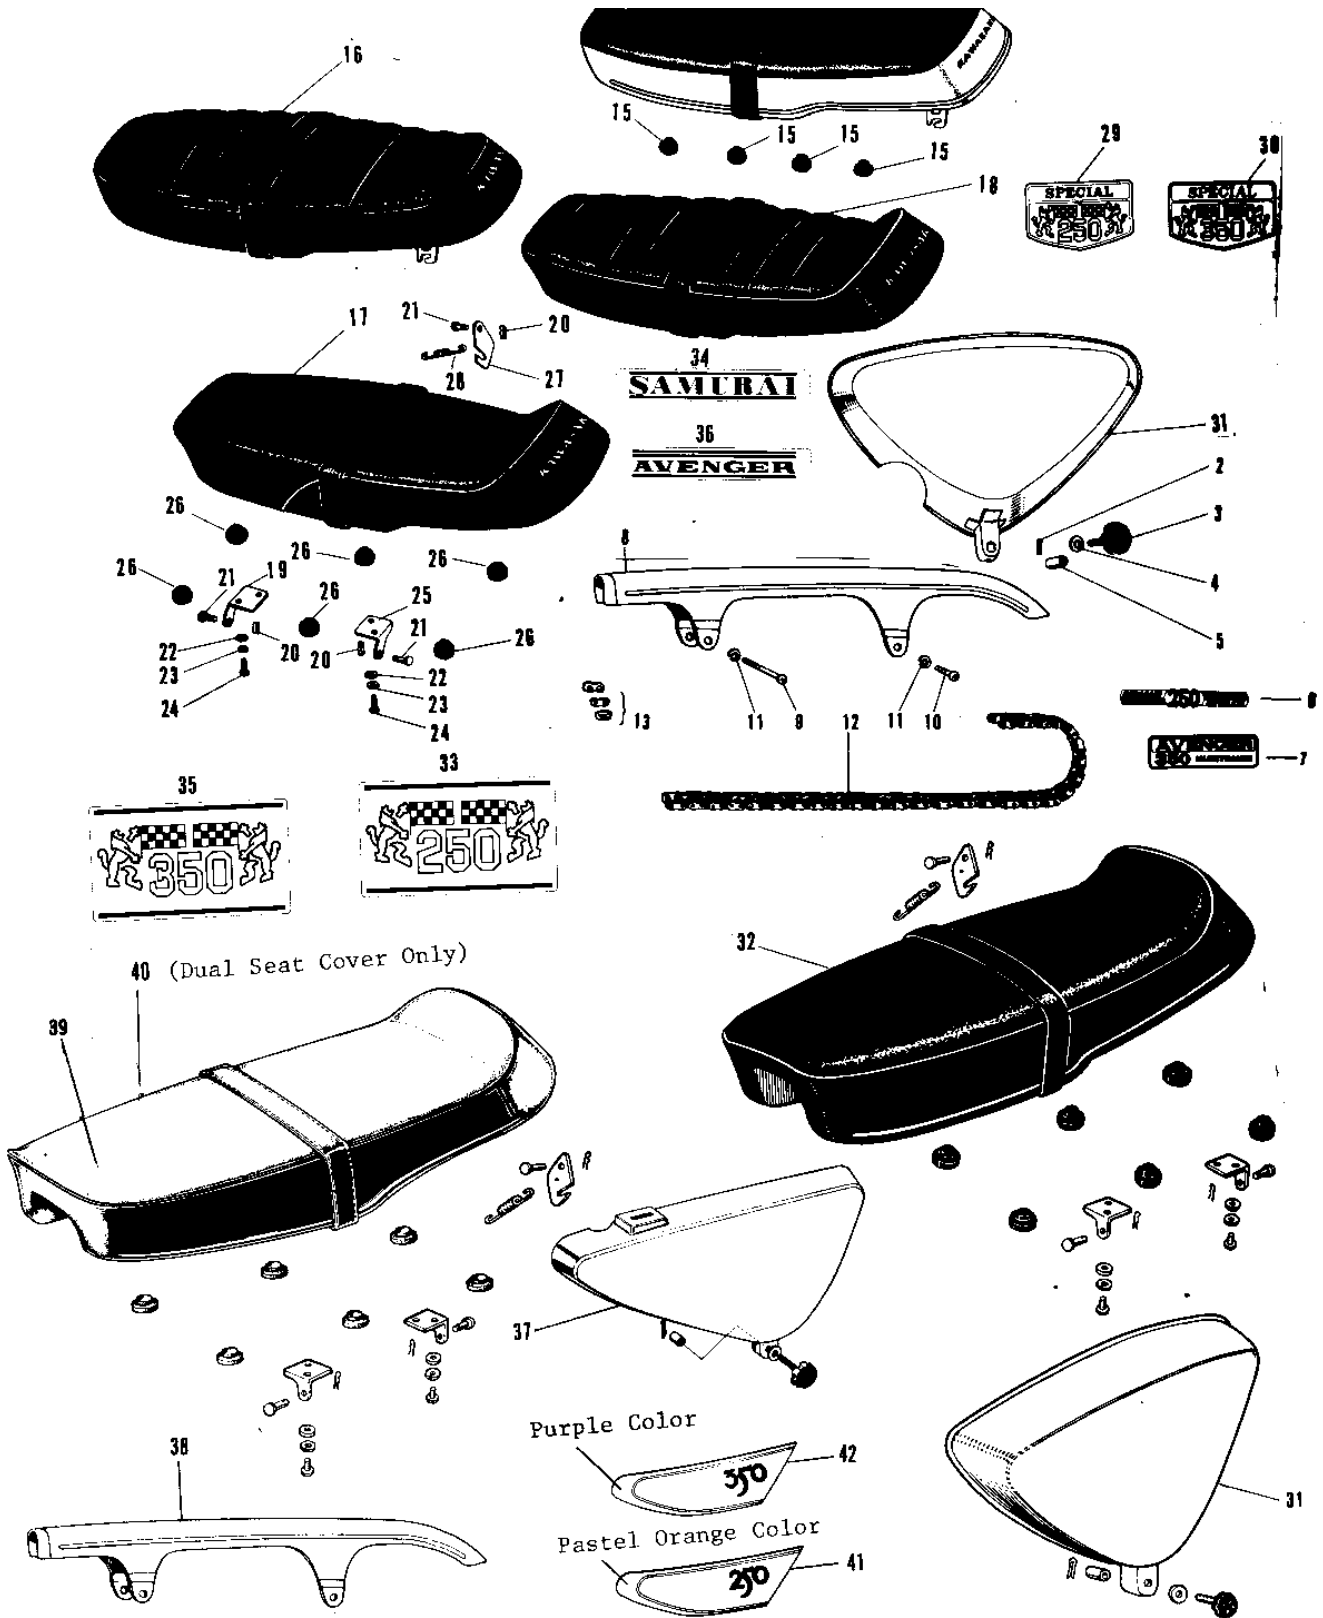

1971 A1-B PARTS DIAGRAM

SEAT/SIDE COVERS

1971 A1-B PARTS LIST

SEAT/SIDE COVERS

ITEM NAME	PART NUMBER	QUANTITY
COVER L.H SIDE C.RED (Ref # 1)	36001-018-24	(1
COVER L.H SIDE SILVER (Ref # 1)	36001-024-14	1
COVER L.H SIDE C.RED (Ref # 1)	36001-024-24	1
COVER L.H SIDE C.RED (Ref # 1)	36001-024-26	1
COVER L.H SIDE C.BLUE (Ref # 1)	36001-024-27	1
COVER L.H SIDE C.BLUE (Ref # 1)	36001-024-29	1
PIN COTTER 1.6X15 (Ref # 2)	550D1615	(1
KNOB L.H SIDE COVER (Ref # 3)	92077-016	1
WASHER PLAIN 6MM (Ref # 4)	410B0600	*2
RUBBER SIDE COV KNOB (Ref # 5)	92094-001	1
EMBLEM OIL TANK (Ref # 6)	56015-012	1
CASE-CHAIN (Ref # 8)	36014-017	1
SCREW PAN HEAD 6X50 (Ref # 9)	220E0650	1
SCREW PAN HEAD 6X16 (Ref # 10)	220E0616	1
WASHER SPRING 6MM (Ref # 11)	461F0600	2
DR CHAIN 525X92H (Ref # 12, 13)	695X5292	1
CHAIN JOINT 525 (Ref # 13)	92058-006	1
SEAT-DUAL (Ref # 14)	53001-029	NA
DAMPER RUBB DUAL SEAT (Ref # 15)	92075-042	4
SEAT-DUAL (Ref # 17 19~)	53001-040	1
SEAT-DUAL (Ref # 18~28)	53001-048	NA
HINGE FRONT (Ref # 19)	53009-004	1
PIN COTTER 2.0X15 (Ref # 20)	550D2015	3
PIN DUAL SEAT PIVOT (Ref # 21)	53011-001	3
WASHER PLAIN 6MM (Ref # 22)	411B0600	4
WASHER SPRING 6MM (Ref # 23)	461F0600	4
BOLT-UPSET,6X16 (Ref # 24)	112G0616	4
HINGE REAR (Ref # 25)	53009-005	1
DAMPER RUBB DUAL SEAT (Ref # 26)	92075-048	6

1971 A1-B PARTS LIST

SEAT/SIDE COVERS

ITEM NAME	PART NUMBER	QUANTITY
HOOK DUAL SEAT (Ref # 27)	53008-002	1
SPRING (Ref # 28)	53012-002	1
EMBLEM SIDE COVER (Ref # 29)	56015-018	1
COVER-L.H SIDE,PEARL (Ref # 31)	36001-024-50	1
SEAT,DUAL (Ref # 19~28,)	53001-061	NA
EMBLEM (Ref # 33)	56018-029	1
EMBLEM (Ref # 34)	56018-032	1
COVER-L.H SIDE,IVORY (Ref # 37)	36001-024-56	1
CASE-CHAIN,BLACK (Ref # 38)	36014-038-21	1
SEAT ASSY-DUAL (Ref # 18~28,)	53001-068	1
COVER-DUAL SEAT (Ref # 40)	53003-001	1
EMBLEM,ORANGE (Ref # 41)	56018-047-34	1