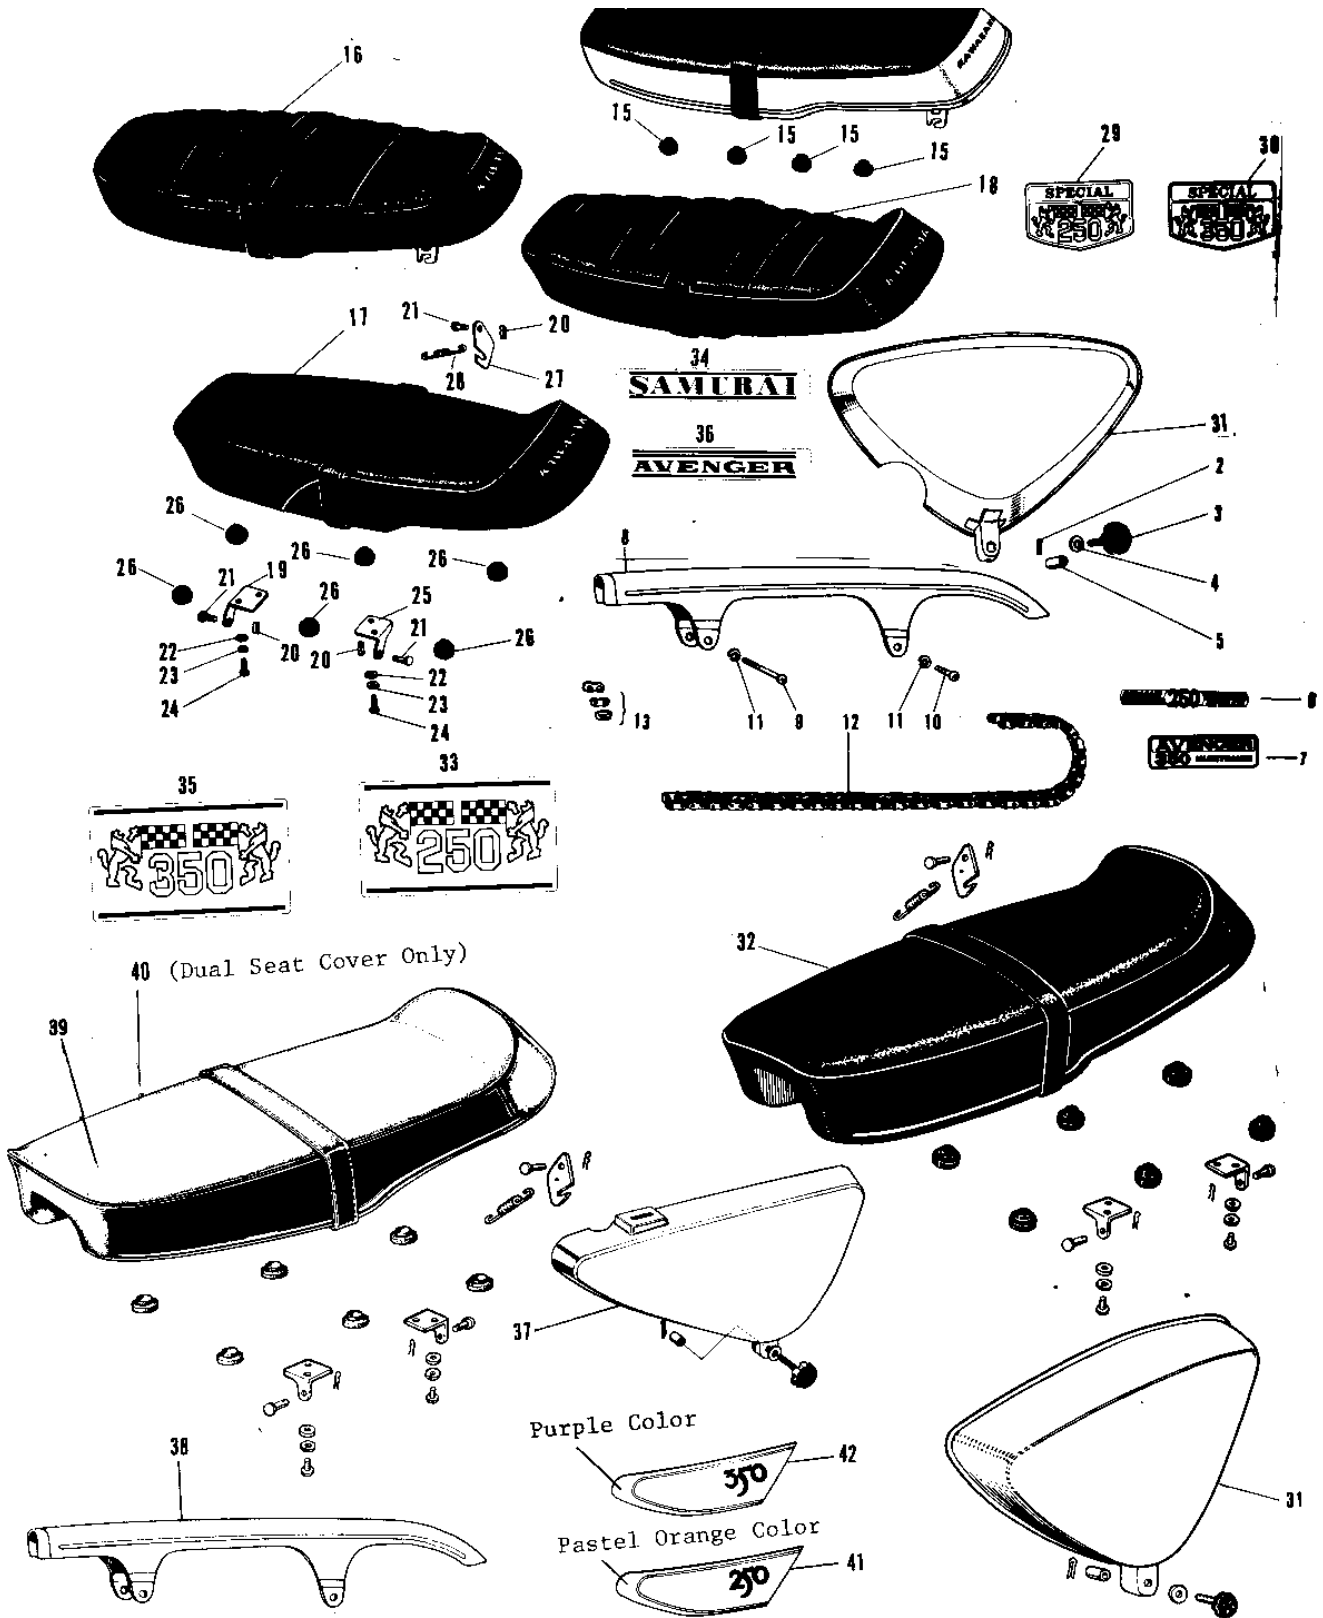

# 1967 A1SS PARTS DIAGRAM

## SEAT/SIDE COVERS

# 1967 A1SS PARTS LIST

## SEAT/SIDE COVERS

ITEM NAME	PART NUMBER	QUANTITY
CASE-CHAIN (Ref # 8)	36014-017	1
SCREW PAN HEAD 6X50 (Ref # 9)	220E0650	1
SCREW PAN HEAD 6X16 (Ref # 10)	220E0616	1
WASHER SPRING 6MM (Ref # 11)	461F0600	2
DR CHAIN 525X92H (Ref # 12, 13)	695X5292	1
CHAIN JOINT 525 (Ref # 13)	92058-006	1
SEAT-DUAL (Ref # 17 19~)	53001-040	1
SEAT-DUAL (Ref # 18~28)	53001-048	NA
HINGE FRONT (Ref # 19)	53009-004	1
PIN COTTER 2.0X15 (Ref # 20)	550D2015	3
PIN DUAL SEAT PIVOT (Ref # 21)	53011-001	3
WASHER PLAIN 6MM (Ref # 22)	411B0600	4
WASHER SPRING 6MM (Ref # 23)	461F0600	4
BOLT-UPSET,6X16 (Ref # 24)	112G0616	4
HINGE REAR (Ref # 25)	53009-005	1
DAMPER RUBB DUAL SEAT (Ref # 26)	92075-048	6
HOOK DUAL SEAT (Ref # 27)	53008-002	1
SPRING (Ref # 28)	53012-002	1
SEAT,DUAL (Ref # 19~28,)	53001-061	NA
CASE-CHAIN,BLACK (Ref # 38)	36014-038-21	1
SEAT ASSY-DUAL (Ref # 18~28,)	53001-068	1
COVER-DUAL SEAT (Ref # 40)	53003-001	1