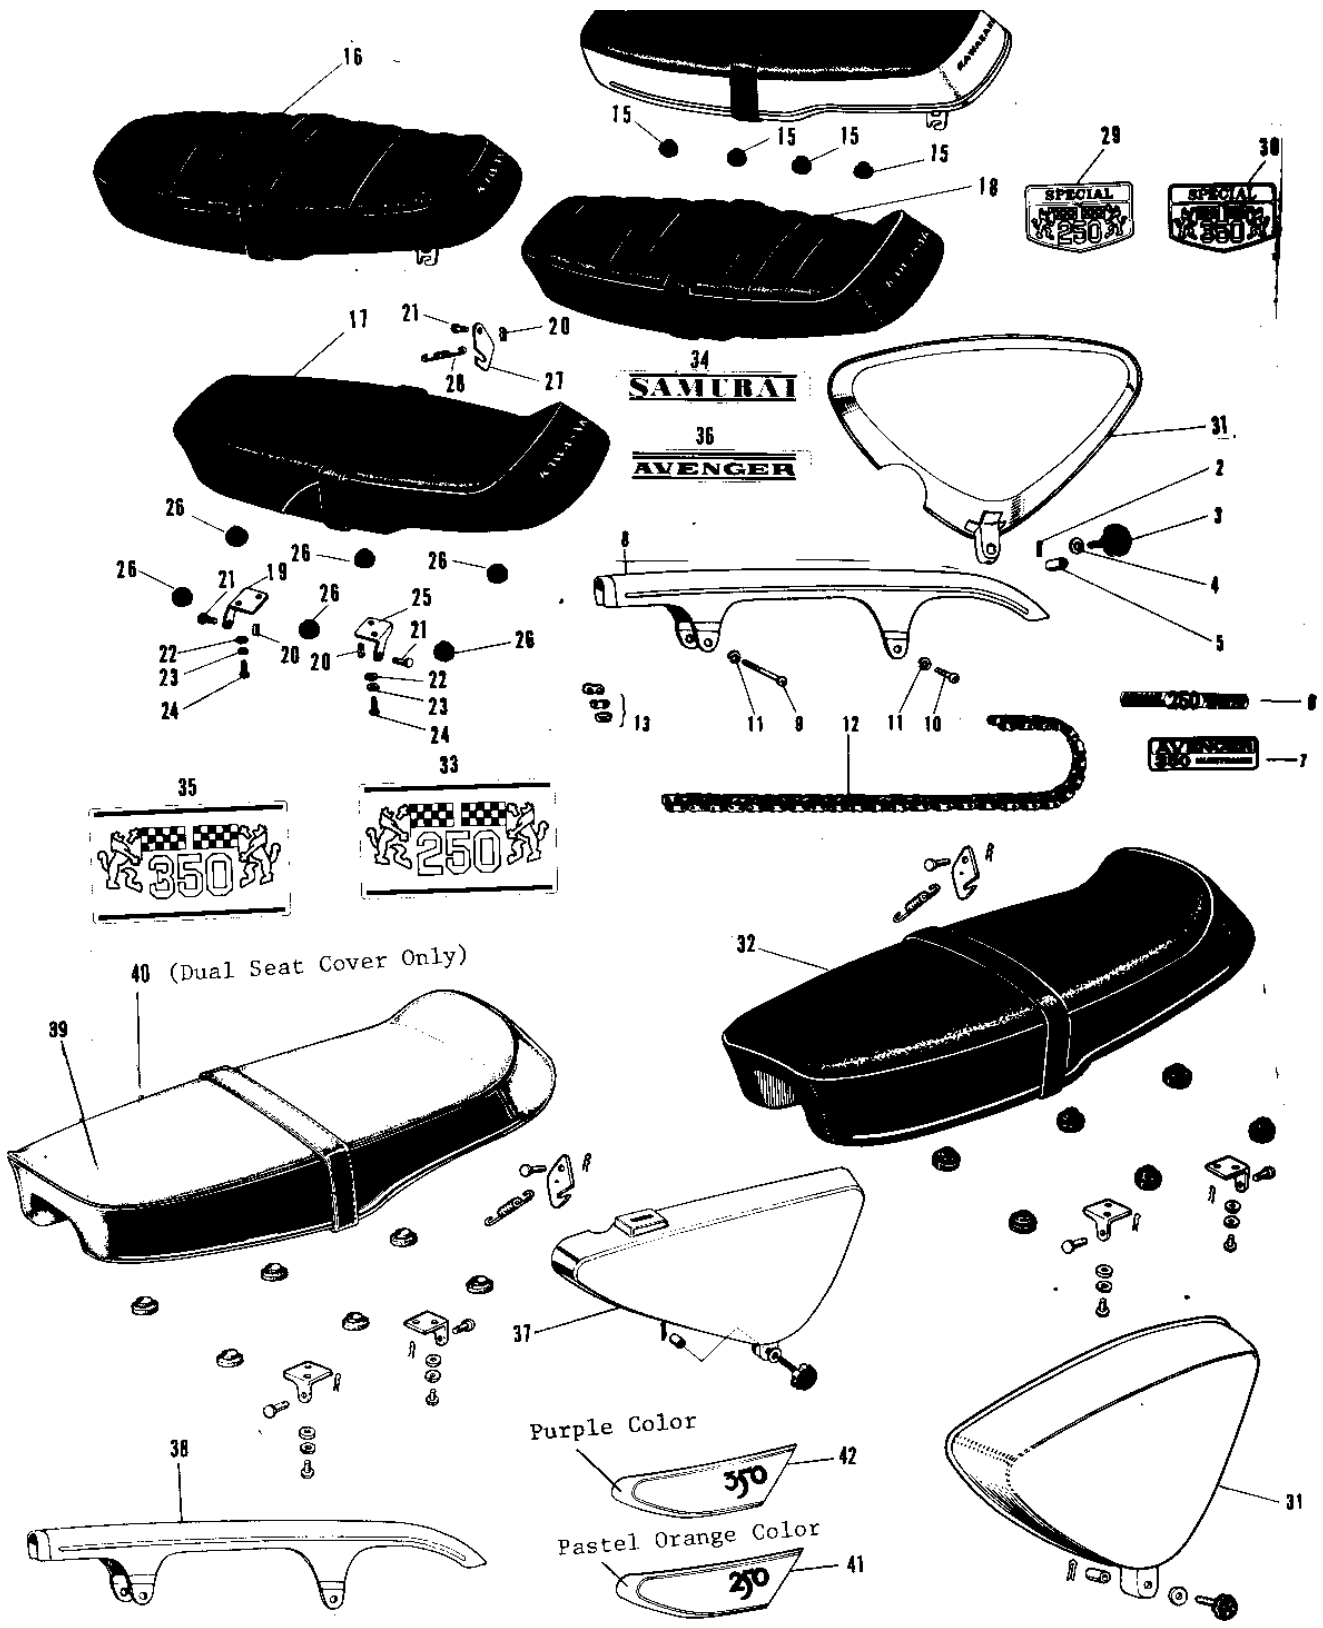

# 1967 A1SS PARTS DIAGRAM

## SEAT/SIDE COVERS

# 1967 A1SS PARTS LIST

## SEAT/SIDE COVERS

ITEM NAME	PART NUMBER	QUANTITY
CASE-CHAIN (Ref # 8)	36014-017	1
SCREW PAN HEAD 6X50 (Ref # 9)	220E0650	1
SCREW PAN HEAD 6X16 (Ref # 10)	220E0616	1
WASHER SPRING 6MM (Ref # 11)	461F0600	2
DR CHAIN 525X92H (Ref # 12, 13)	695X5292	1
CHAIN JOINT 525 (Ref # 13)	92058-006	1
SEAT-DUAL (Ref # 17 19~)	53001-040	1
SEAT-DUAL (Ref # 18~28)	53001-048	NA
HINGE FRONT (Ref # 19)	53009-004	1
PIN COTTER 2.0X15 (Ref # 20)	550D2015	3
PIN DUAL SEAT PIVOT (Ref # 21)	53011-001	3
WASHER PLAIN 6MM (Ref # 22)	411B0600	4
WASHER SPRING 6MM (Ref # 23)	461F0600	4
BOLT-UPSET,6X16 (Ref # 24)	112G0616	4
HINGE REAR (Ref # 25)	53009-005	1
DAMPER RUBB DUAL SEAT (Ref # 26)	92075-048	6
HOOK DUAL SEAT (Ref # 27)	53008-002	1
SPRING (Ref # 28)	53012-002	1
SEAT,DUAL (Ref # 19~28,)	53001-061	NA
CASE-CHAIN,BLACK (Ref # 38)	36014-038-21	1
SEAT ASSY-DUAL (Ref # 18~28,)	53001-068	1
COVER-DUAL SEAT (Ref # 40)	53003-001	1