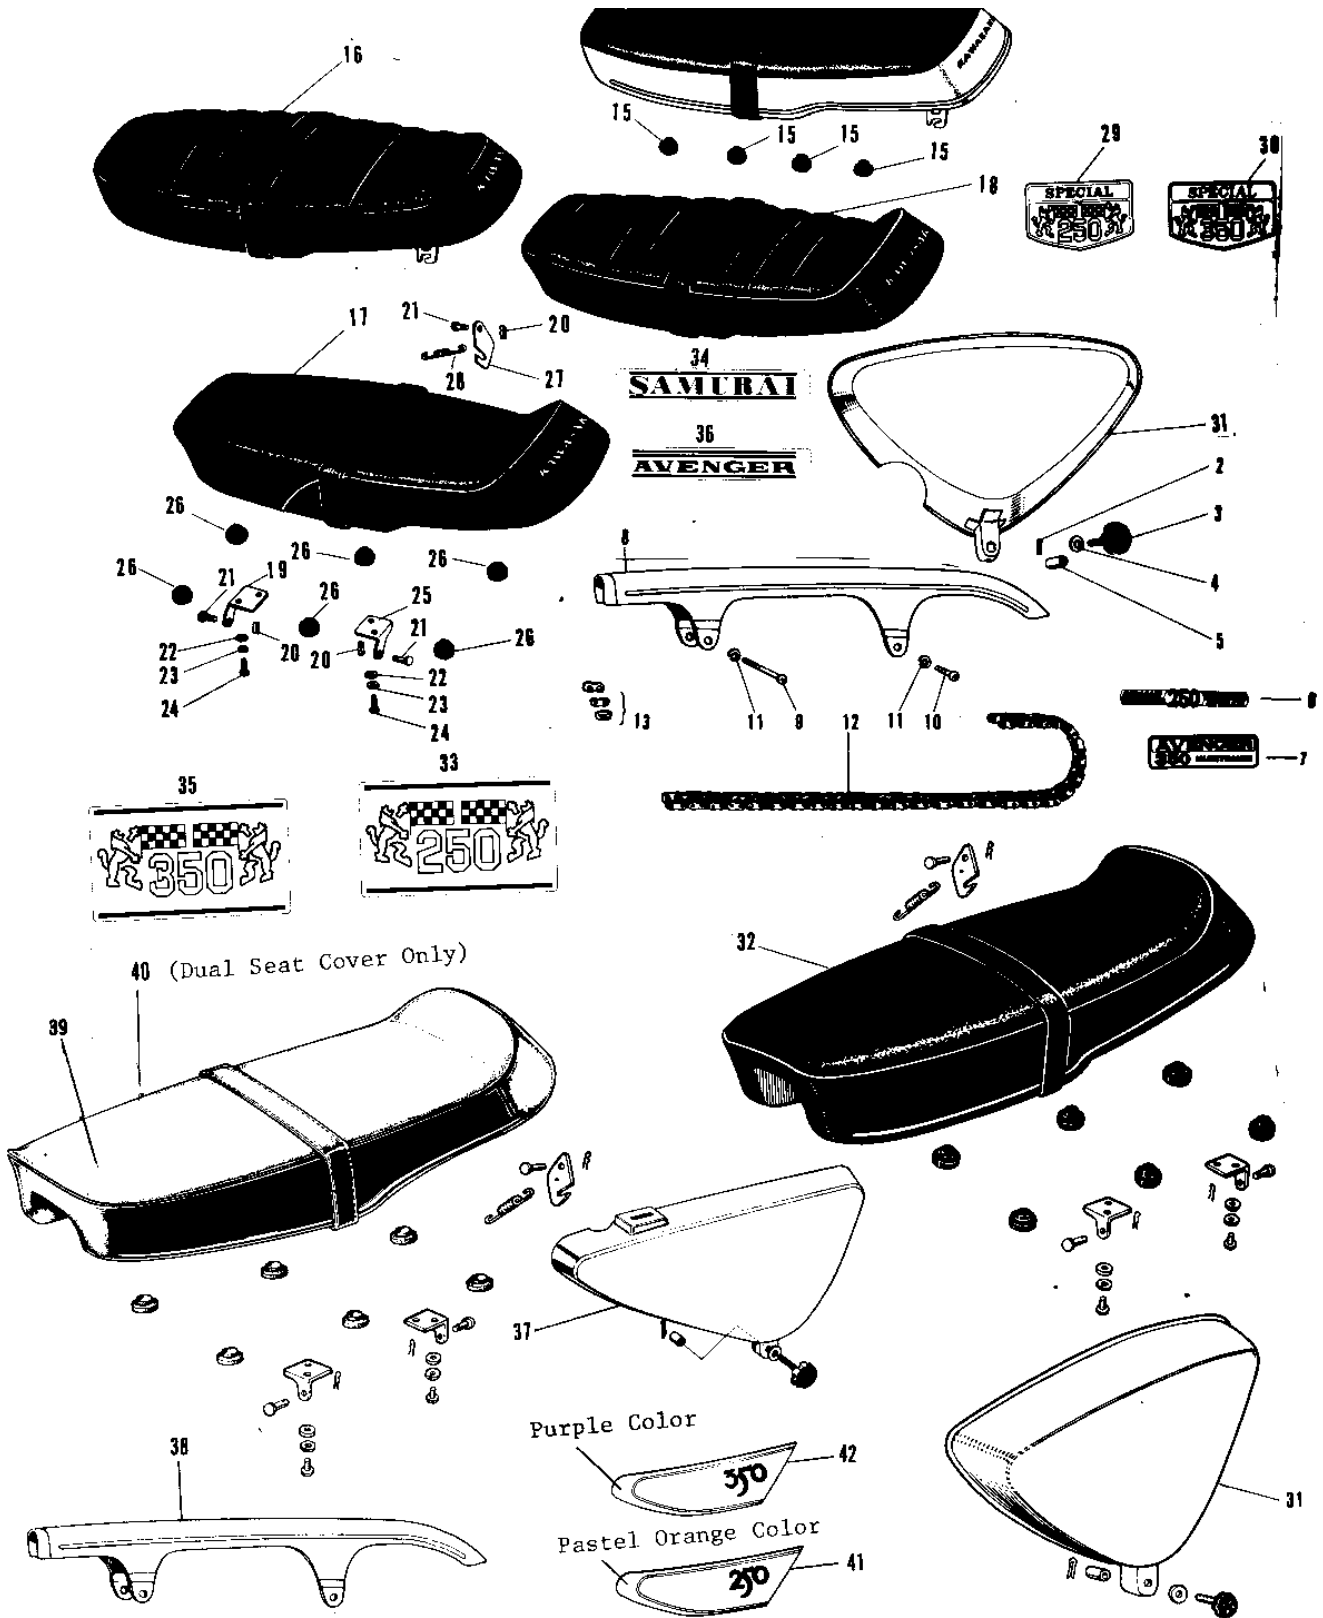

1967 A1SS PARTS DIAGRAM

SEAT/SIDE COVERS

1967 A1SS PARTS LIST

SEAT/SIDE COVERS

ITEM NAME	PART NUMBER	QUANTITY
CASE-CHAIN (Ref # 8)	36014-017	1
SCREW PAN HEAD 6X50 (Ref # 9)	220E0650	1
SCREW PAN HEAD 6X16 (Ref # 10)	220E0616	1
WASHER SPRING 6MM (Ref # 11)	461F0600	2
DR CHAIN 525X92H (Ref # 12, 13)	695X5292	1
CHAIN JOINT 525 (Ref # 13)	92058-006	1
SEAT-DUAL (Ref # 17 19~)	53001-040	1
SEAT-DUAL (Ref # 18~28)	53001-048	NA
HINGE FRONT (Ref # 19)	53009-004	1
PIN COTTER 2.0X15 (Ref # 20)	550D2015	3
PIN DUAL SEAT PIVOT (Ref # 21)	53011-001	3
WASHER PLAIN 6MM (Ref # 22)	411B0600	4
WASHER SPRING 6MM (Ref # 23)	461F0600	4
BOLT-UPSET,6X16 (Ref # 24)	112G0616	4
HINGE REAR (Ref # 25)	53009-005	1
DAMPER RUBB DUAL SEAT (Ref # 26)	92075-048	6
HOOK DUAL SEAT (Ref # 27)	53008-002	1
SPRING (Ref # 28)	53012-002	1
SEAT,DUAL (Ref # 19~28,)	53001-061	NA
CASE-CHAIN,BLACK (Ref # 38)	36014-038-21	1
SEAT ASSY-DUAL (Ref # 18~28,)	53001-068	1
COVER-DUAL SEAT (Ref # 40)	53003-001	1