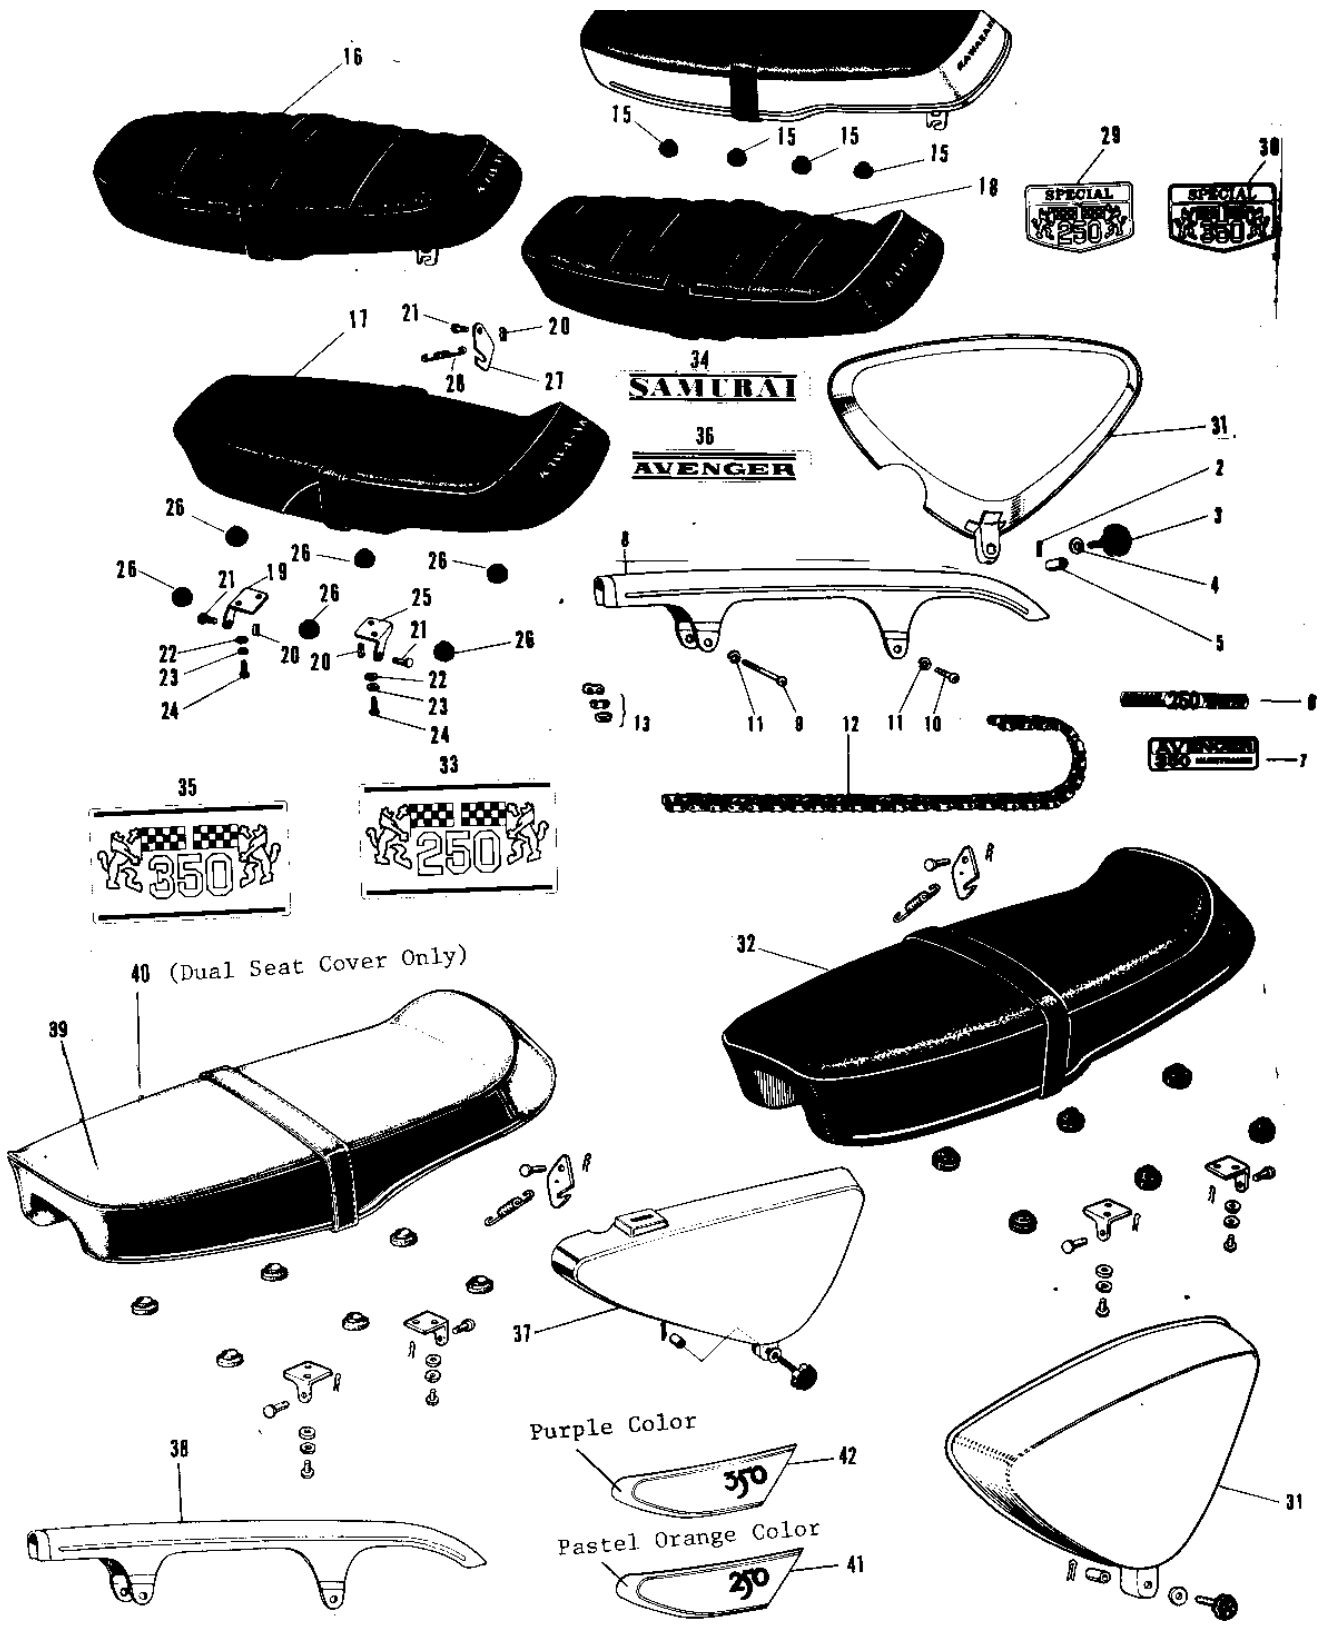

1971 A1SS-B PARTS DIAGRAM

SEAT/SIDE COVERS

1971 A1SS-B PARTS LIST

SEAT/SIDE COVERS

ITEM NAME	PART NUMBER	QUANTITY
CASE-CHAIN (Ref # 8)	36014-017	1
SCREW PAN HEAD 6X50 (Ref # 9)	220E0650	1
SCREW PAN HEAD 6X16 (Ref # 10)	220E0616	1
WASHER SPRING 6MM (Ref # 11)	461F0600	2
DR CHAIN 525X92H (Ref # 12, 13)	695X5292	1
CHAIN JOINT 525 (Ref # 13)	92058-006	1
SEAT-DUAL (Ref # 17 19~)	53001-040	1
SEAT-DUAL (Ref # 18~28)	53001-048	NA
HINGE FRONT (Ref # 19)	53009-004	1
PIN COTTER 2.0X15 (Ref # 20)	550D2015	3
PIN DUAL SEAT PIVOT (Ref # 21)	53011-001	3
WASHER PLAIN 6MM (Ref # 22)	411B0600	4
WASHER SPRING 6MM (Ref # 23)	461F0600	4
BOLT-UPSET,6X16 (Ref # 24)	112G0616	4
HINGE REAR (Ref # 25)	53009-005	1
DAMPER RUBB DUAL SEAT (Ref # 26)	92075-048	6
HOOK DUAL SEAT (Ref # 27)	53008-002	1
SPRING (Ref # 28)	53012-002	1
SEAT,DUAL (Ref # 19~28,)	53001-061	NA
CASE-CHAIN,BLACK (Ref # 38)	36014-038-21	1
SEAT ASSY-DUAL (Ref # 18~28,)	53001-068	1
COVER-DUAL SEAT (Ref # 40)	53003-001	1