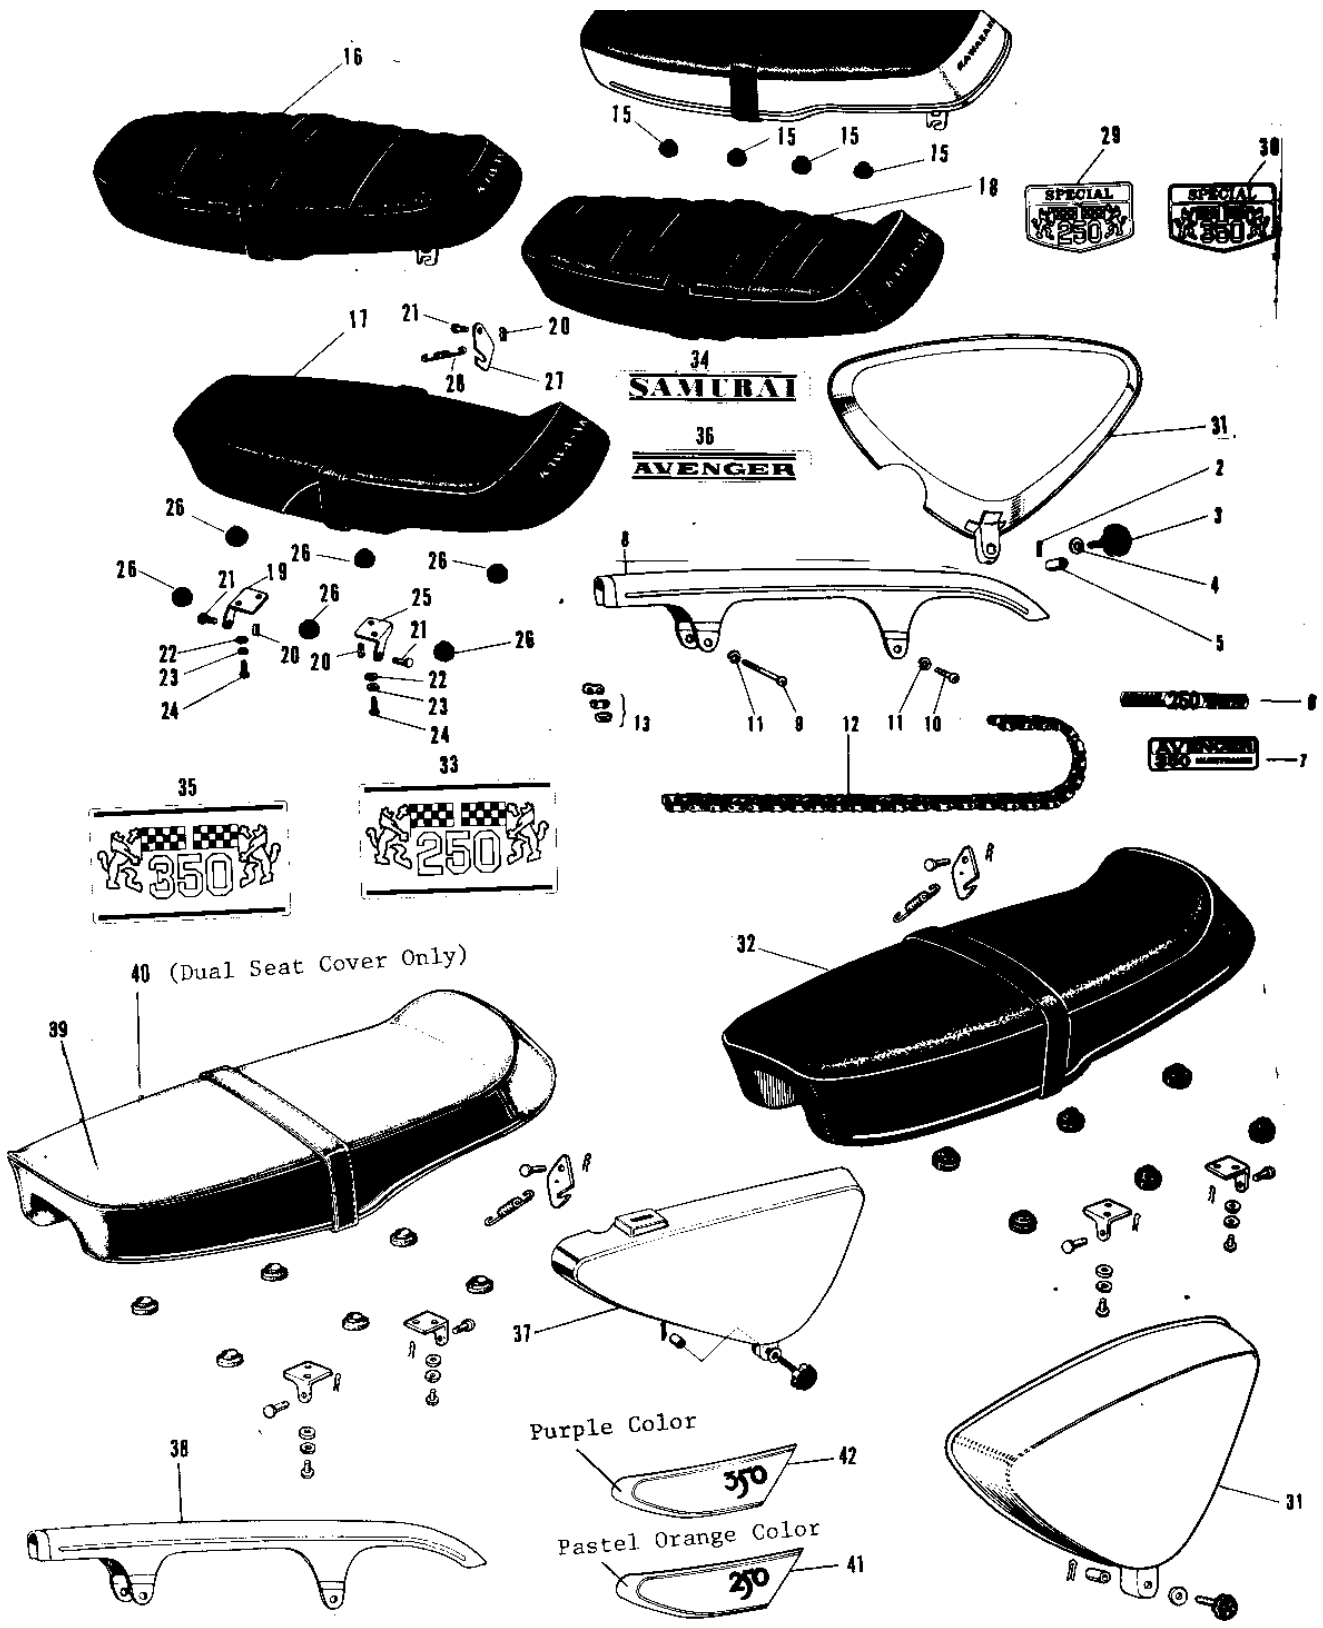

1968 Avenger PARTS DIAGRAM

SEAT/SIDE COVERS