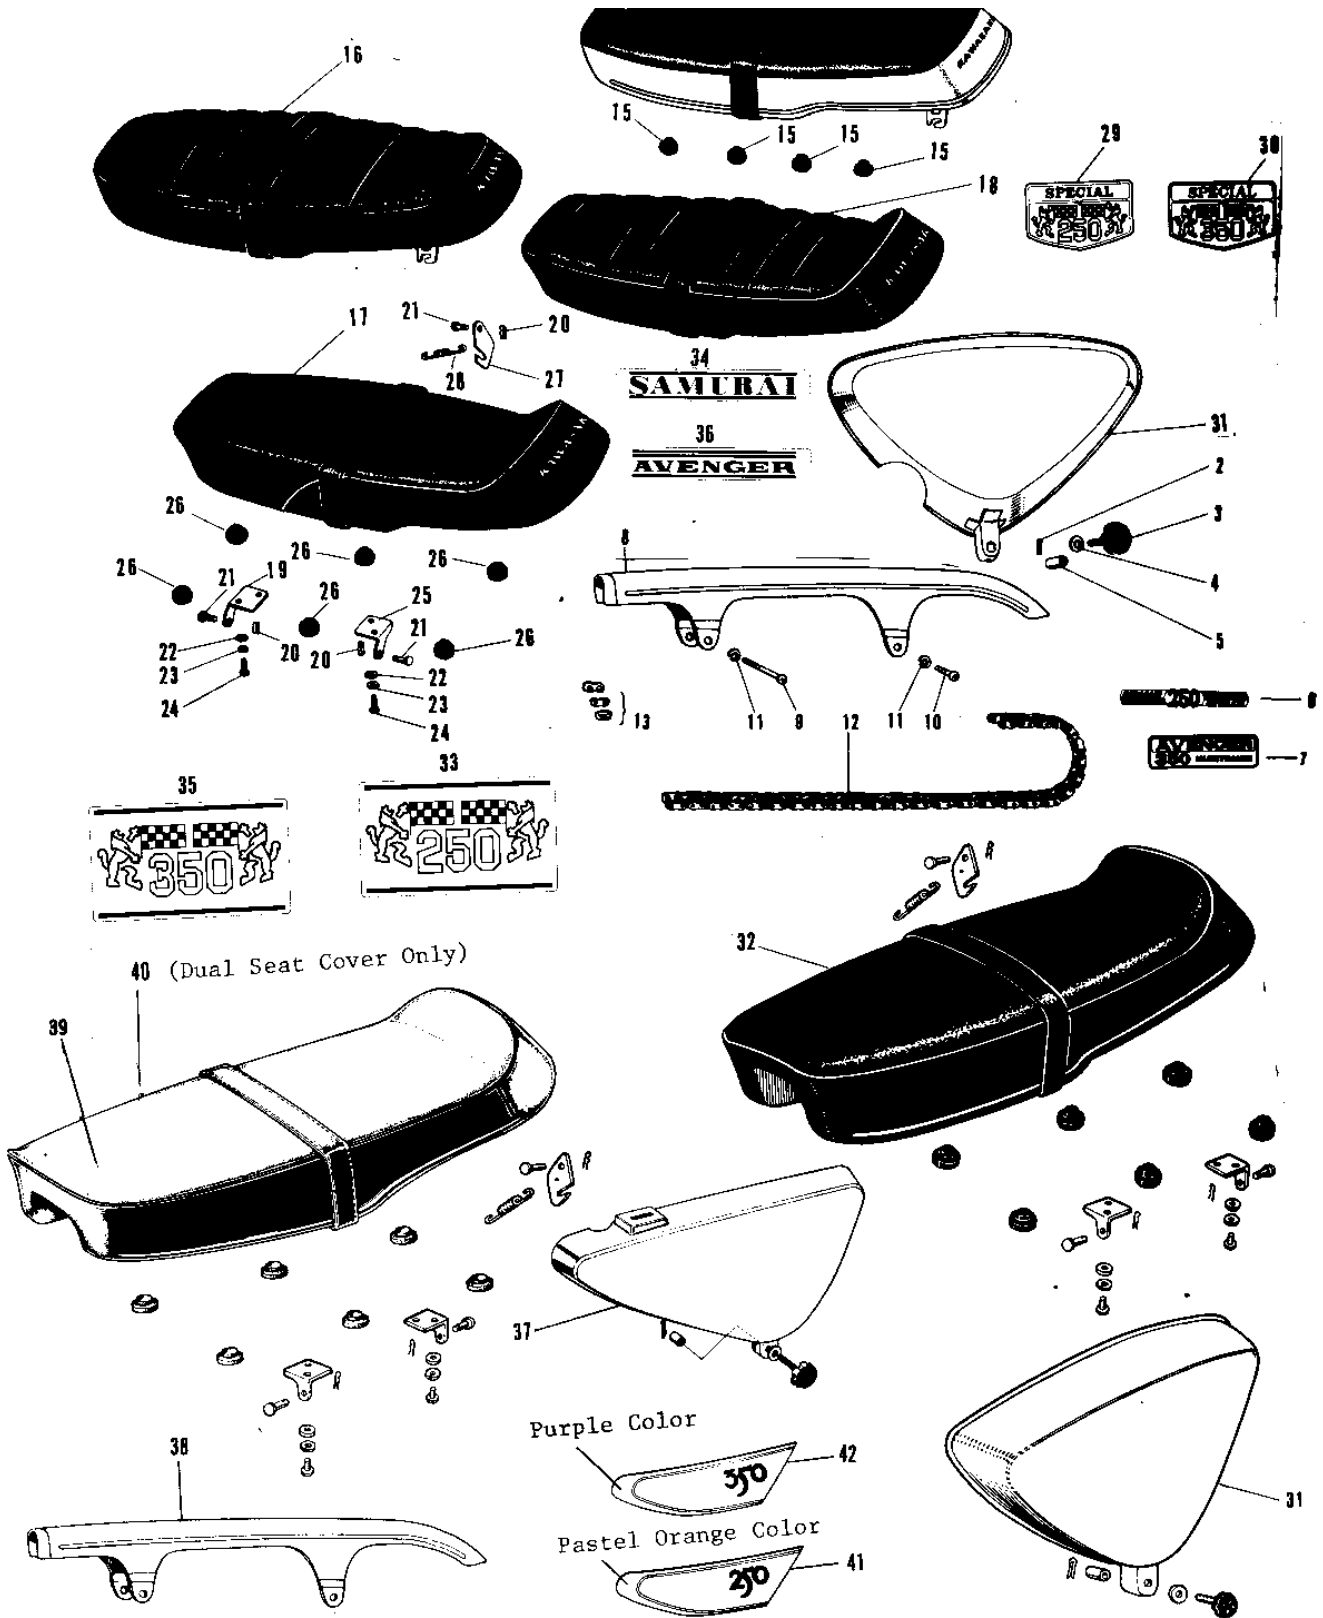

1967 Avenger PARTS DIAGRAM

SEAT/SIDE COVERS

1967 Avenger PARTS LIST

SEAT/SIDE COVERS

ITEM NAME	PART NUMBER	QUANTITY
COVER L.H SIDE C.RED (Ref # 1)	36001-018-24	(1
COVER L.H SIDE SILVER (Ref # 1)	36001-024-14	1
COVER L.H SIDE C.RED (Ref # 1)	36001-024-24	1
COVER L.H SIDE C.RED (Ref # 1)	36001-024-26	1
COVER L.H SIDE C.BLUE (Ref # 1)	36001-024-27	1
COVER L.H SIDE C.BLUE (Ref # 1)	36001-024-29	1
PIN COTTER 1.6X15 (Ref # 2)	550D1615	(1
KNOB L.H SIDE COVER (Ref # 3)	92077-016	1
WASHER PLAIN 6MM (Ref # 4)	410B0600	*2
RUBBER SIDE COV KNOB (Ref # 5)	92094-001	1
EMBLEM OIL TANK (Ref # 6)	56015-012	1
CASE-CHAIN (Ref # 8)	36014-017	1
SCREW PAN HEAD 6X50 (Ref # 9)	220E0650	1
SCREW PAN HEAD 6X16 (Ref # 10)	220E0616	1
WASHER SPRING 6MM (Ref # 11)	461F0600	2
DR CHAIN 525X92H (Ref # 12, 13)	695X5292	1
CHAIN JOINT 525 (Ref # 13)	92058-006	1
SEAT-DUAL (Ref # 14)	53001-029	NA
DAMPER RUBB DUAL SEAT (Ref # 15)	92075-042	4
SEAT-DUAL (Ref # 17 19~)	53001-040	1
SEAT-DUAL (Ref # 18~28)	53001-048	NA
HINGE FRONT (Ref # 19)	53009-004	1
PIN COTTER 2.0X15 (Ref # 20)	550D2015	3
PIN DUAL SEAT PIVOT (Ref # 21)	53011-001	3
WASHER PLAIN 6MM (Ref # 22)	411B0600	4
WASHER SPRING 6MM (Ref # 23)	461F0600	4
BOLT-UPSET,6X16 (Ref # 24)	112G0616	4
HINGE REAR (Ref # 25)	53009-005	1
DAMPER RUBB DUAL SEAT (Ref # 26)	92075-048	6

1967 Avenger PARTS LIST

SEAT/SIDE COVERS

ITEM NAME	PART NUMBER	QUANTITY
HOOK DUAL SEAT (Ref # 27)	53008-002	1
SPRING (Ref # 28)	53012-002	1
EMBLEM SIDE COVER (Ref # 29)	56015-018	1
COVER-L.H SIDE,PEARL (Ref # 31)	36001-024-50	1
SEAT,DUAL (Ref # 19~28,)	53001-061	NA
EMBLEM (Ref # 33)	56018-029	1
EMBLEM (Ref # 34)	56018-032	1
COVER-L.H SIDE,IVORY (Ref # 37)	36001-024-56	1
CASE-CHAIN,BLACK (Ref # 38)	36014-038-21	1
SEAT ASSY-DUAL (Ref # 18~28,)	53001-068	1
COVER-DUAL SEAT (Ref # 40)	53003-001	1
EMBLEM,ORANGE (Ref # 41)	56018-047-34	1