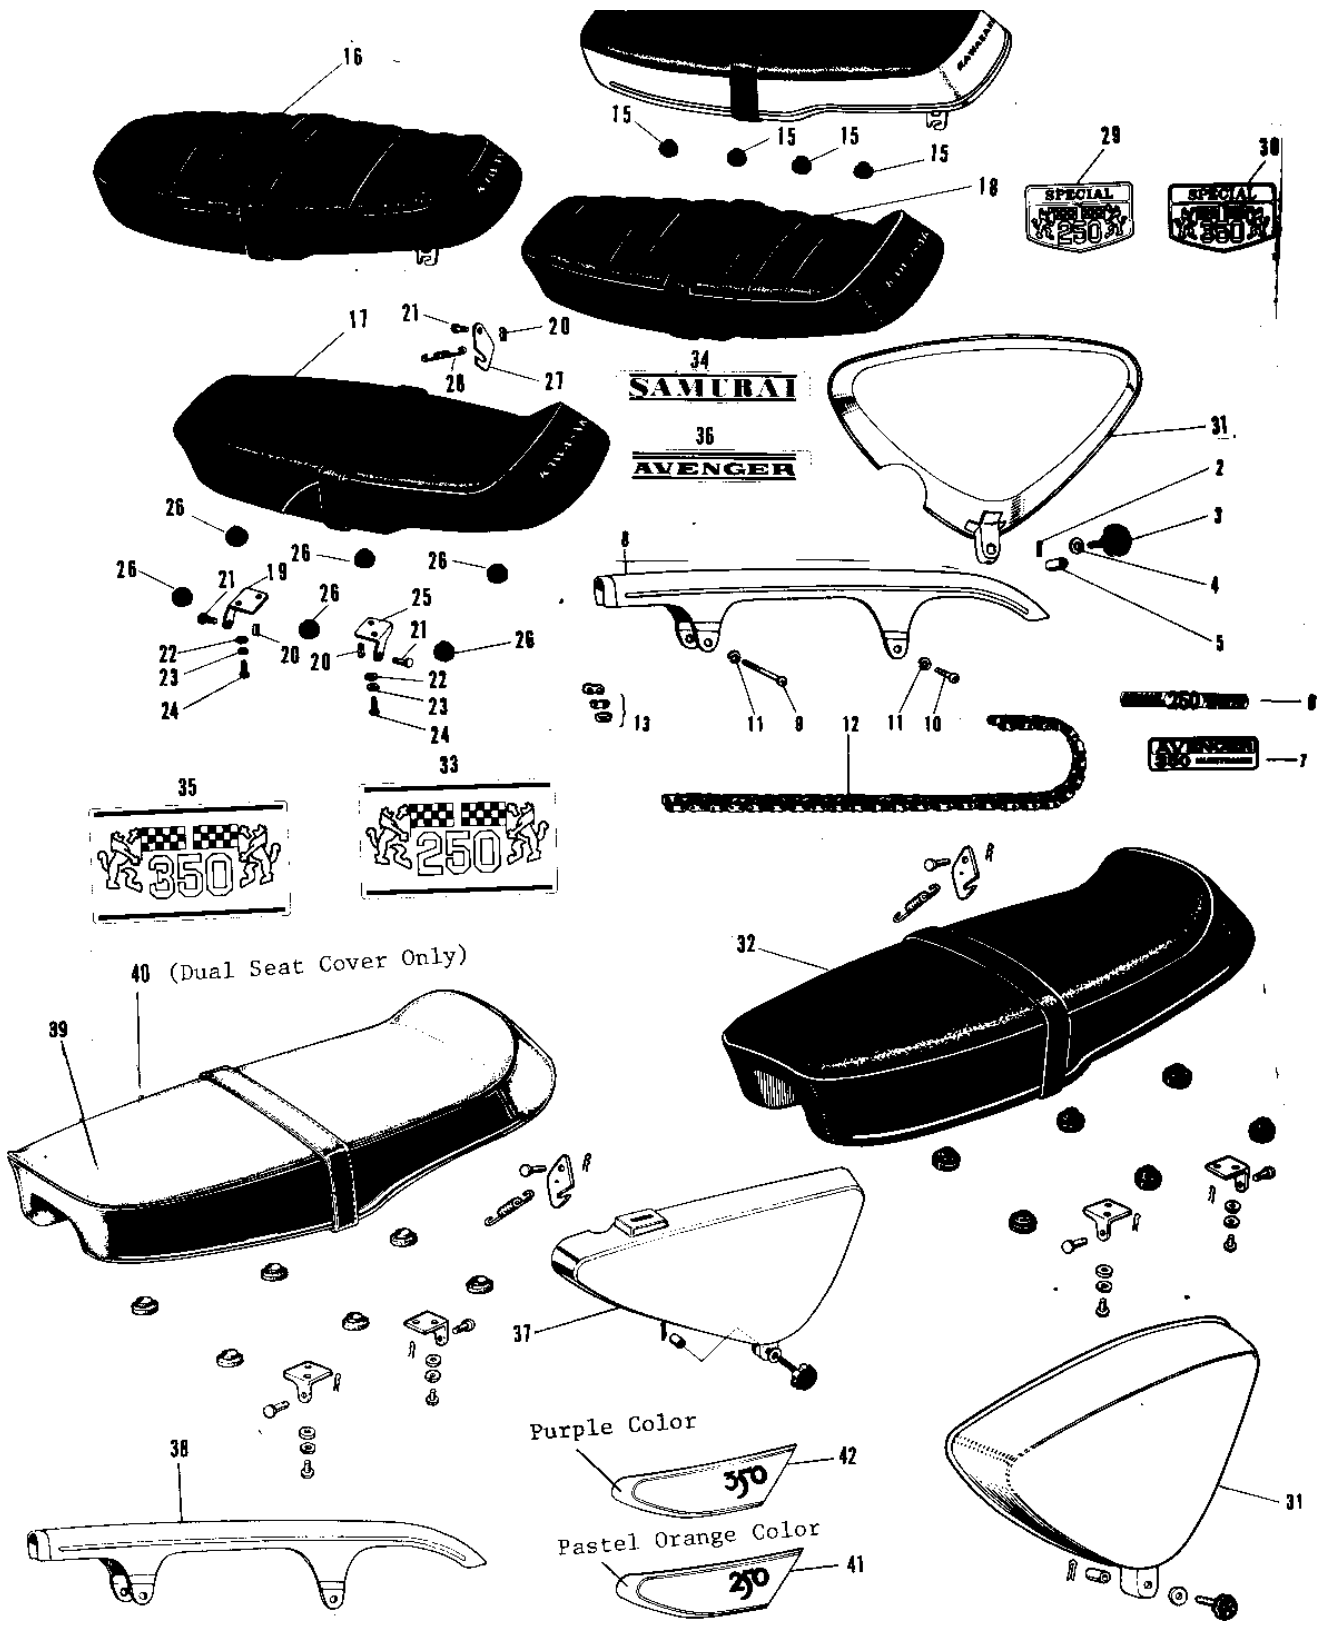

1969 Avenger PARTS DIAGRAM

SEAT/SIDE COVERS

1969 Avenger PARTS LIST

SEAT/SIDE COVERS

ITEM NAME	PART NUMBER	QUANTITY
COVER L.H SIDE C.RED (Ref # 1)	36001-018-24	(1
COVER L.H SIDE SILVER (Ref # 1)	36001-024-14	1
COVER L.H SIDE C.RED (Ref # 1)	36001-024-24	1
COVER L.H SIDE C.RED (Ref # 1)	36001-024-26	1
COVER L.H SIDE C.BLUE (Ref # 1)	36001-024-27	1
COVER L.H SIDE C.BLUE (Ref # 1)	36001-024-29	1
PIN COTTER 1.6X15 (Ref # 2)	550D1615	(1
KNOB L.H SIDE COVER (Ref # 3)	92077-016	1
WASHER PLAIN 6MM (Ref # 4)	410B0600	*2
RUBBER SIDE COV KNOB (Ref # 5)	92094-001	1
EMBLEM OIL TANK (Ref # 6)	56015-012	1
CASE-CHAIN (Ref # 8)	36014-017	1
SCREW PAN HEAD 6X50 (Ref # 9)	220E0650	1
SCREW PAN HEAD 6X16 (Ref # 10)	220E0616	1
WASHER SPRING 6MM (Ref # 11)	461F0600	2
DR CHAIN 525X92H (Ref # 12, 13)	695X5292	1
CHAIN JOINT 525 (Ref # 13)	92058-006	1
SEAT-DUAL (Ref # 14)	53001-029	NA
DAMPER RUBB DUAL SEAT (Ref # 15)	92075-042	4
SEAT-DUAL (Ref # 17 19~)	53001-040	1
SEAT-DUAL (Ref # 18~28)	53001-048	NA
HINGE FRONT (Ref # 19)	53009-004	1
PIN COTTER 2.0X15 (Ref # 20)	550D2015	3
PIN DUAL SEAT PIVOT (Ref # 21)	53011-001	3
WASHER PLAIN 6MM (Ref # 22)	411B0600	4
WASHER SPRING 6MM (Ref # 23)	461F0600	4
BOLT-UPSET,6X16 (Ref # 24)	112G0616	4
HINGE REAR (Ref # 25)	53009-005	1
DAMPER RUBB DUAL SEAT (Ref # 26)	92075-048	6

1969 Avenger PARTS LIST

SEAT/SIDE COVERS

ITEM NAME	PART NUMBER	QUANTITY
HOOK DUAL SEAT (Ref # 27)	53008-002	1
SPRING (Ref # 28)	53012-002	1
EMBLEM SIDE COVER (Ref # 29)	56015-018	1
COVER-L.H SIDE,PEARL (Ref # 31)	36001-024-50	1
SEAT,DUAL (Ref # 19~28,)	53001-061	NA
EMBLEM (Ref # 33)	56018-029	1
EMBLEM (Ref # 34)	56018-032	1
COVER-L.H SIDE,IVORY (Ref # 37)	36001-024-56	1
CASE-CHAIN,BLACK (Ref # 38)	36014-038-21	1
SEAT ASSY-DUAL (Ref # 18~28,)	53001-068	1
COVER-DUAL SEAT (Ref # 40)	53003-001	1
EMBLEM,ORANGE (Ref # 41)	56018-047-34	1