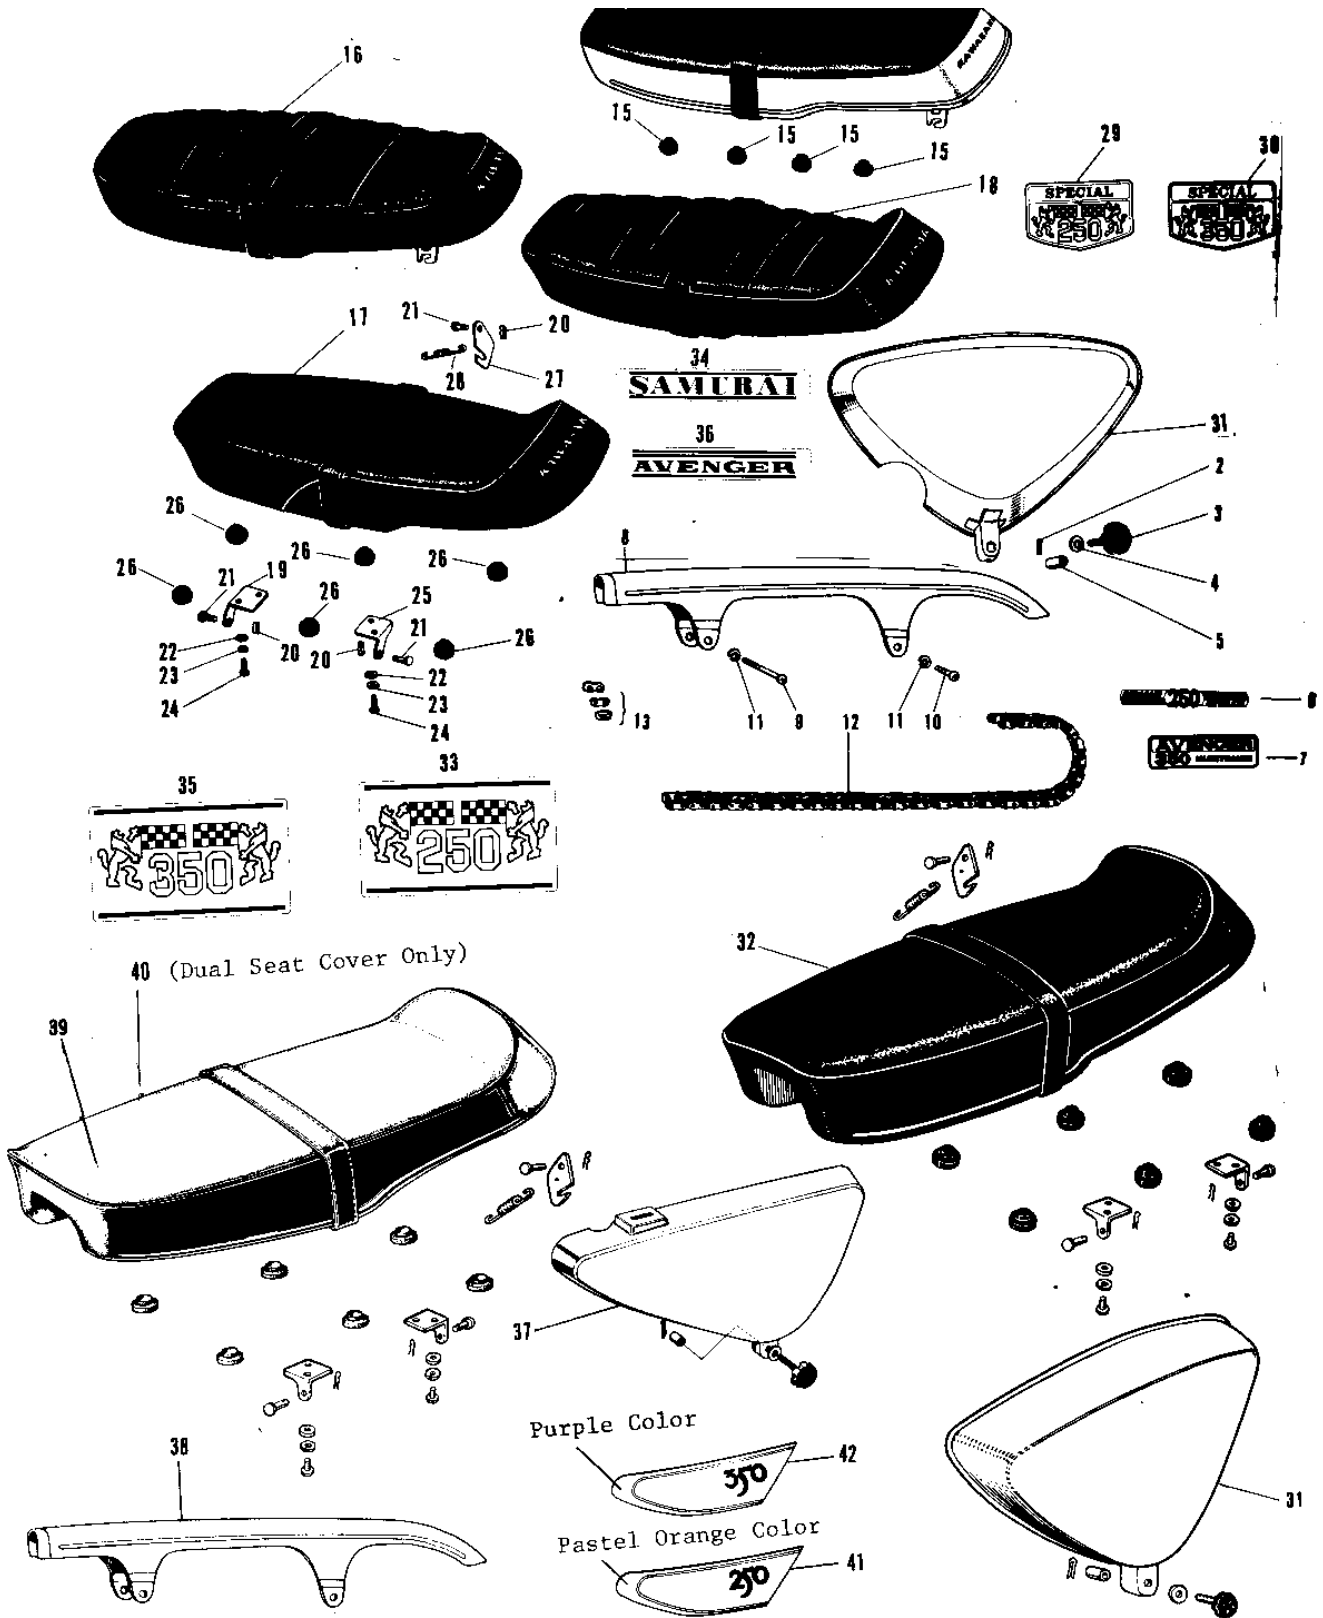

1970 Avenger PARTS DIAGRAM

SEAT/SIDE COVERS