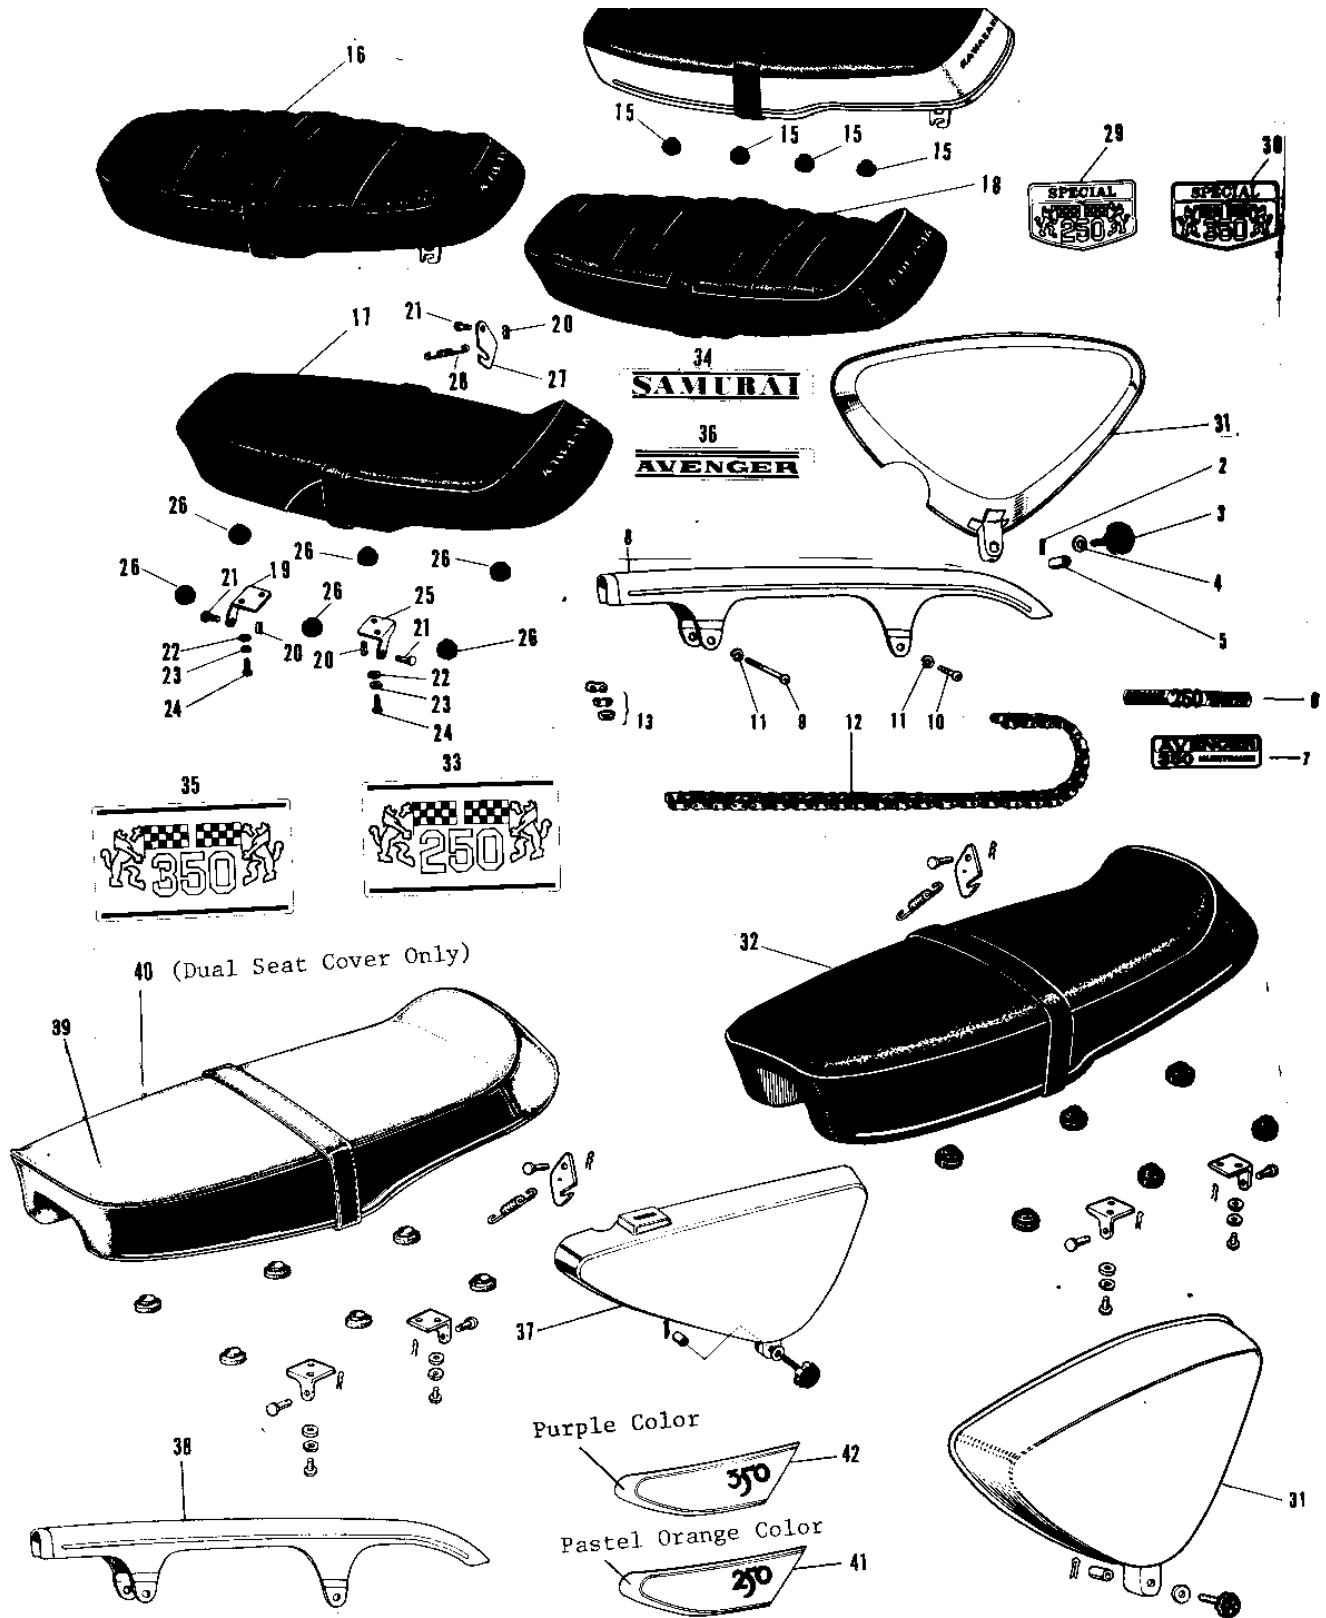

# 1970 A7SS-A PARTS DIAGRAM

## SEAT/SIDE COVERS

## SEAT/SIDE COVERS

ITEM NAME	PART NUMBER	QUANTITY
CASE-CHAIN (Ref # 8)	36014-017	1
SCREW PAN HEAD 6X50 (Ref # 9)	220E0650	1
SCREW PAN HEAD 6X16 (Ref # 10)	220E0616	1
WASHER SPRING 6MM (Ref # 11)	461F0600	2
DR CHAIN 525X92H (Ref # 12, 13)	695X5292	1
CHAIN JOINT 525 (Ref # 13)	92058-006	1
SEAT-DUAL (Ref # 17 19~)	53001-040	1
SEAT-DUAL (Ref # 18~28)	53001-048	NA
HINGE FRONT (Ref # 19)	53009-004	1
PIN COTTER 2.0X15 (Ref # 20)	550D2015	3
PIN DUAL SEAT PIVOT (Ref # 21)	53011-001	3
WASHER PLAIN 6MM (Ref # 22)	411B0600	4
WASHER SPRING 6MM (Ref # 23)	461F0600	4
BOLT-UPSET,6X16 (Ref # 24)	112G0616	4
HINGE REAR (Ref # 25)	53009-005	1
DAMPER RUBB DUAL SEAT (Ref # 26)	92075-048	6
HOOK DUAL SEAT (Ref # 27)	53008-002	1
SPRING (Ref # 28)	53012-002	1
SEAT,DUAL (Ref # 19~28,)	53001-061	NA
CASE-CHAIN,BLACK (Ref # 38)	36014-038-21	1
SEAT ASSY-DUAL (Ref # 18~28,)	53001-068	1
COVER-DUAL SEAT (Ref # 40)	53003-001	1