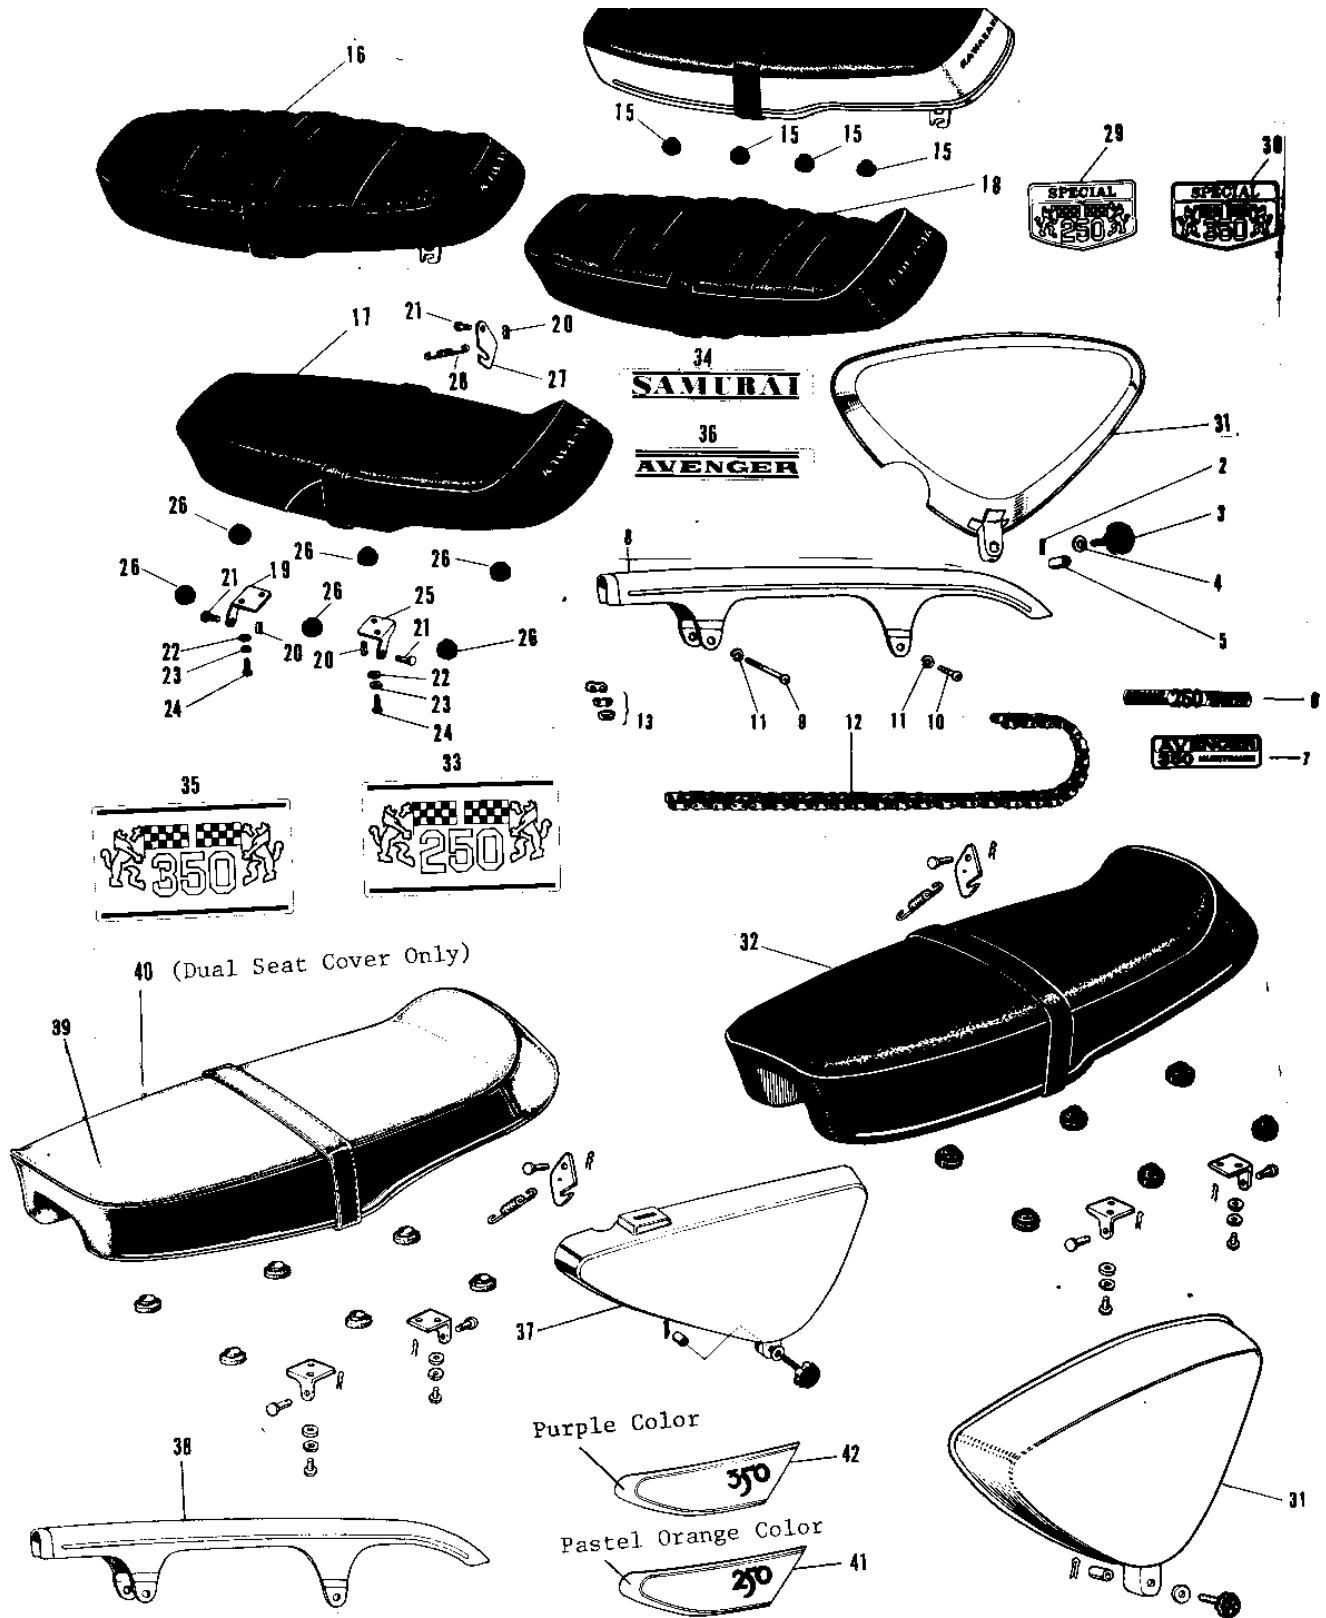

# 1971 A7SS-B PARTS DIAGRAM

## SEAT/SIDE COVERS

## SEAT/SIDE COVERS

ITEM NAME	PART NUMBER	QUANTITY
CASE-CHAIN (Ref # 8)	36014-017	1
SCREW PAN HEAD 6X50 (Ref # 9)	220E0650	1
SCREW PAN HEAD 6X16 (Ref # 10)	220E0616	1
WASHER SPRING 6MM (Ref # 11)	461F0600	2
DR CHAIN 525X92H (Ref # 12, 13)	695X5292	1
CHAIN JOINT 525 (Ref # 13)	92058-006	1
SEAT-DUAL (Ref # 17 19~)	53001-040	1
SEAT-DUAL (Ref # 18~28)	53001-048	NA
HINGE FRONT (Ref # 19)	53009-004	1
PIN COTTER 2.0X15 (Ref # 20)	550D2015	3
PIN DUAL SEAT PIVOT (Ref # 21)	53011-001	3
WASHER PLAIN 6MM (Ref # 22)	411B0600	4
WASHER SPRING 6MM (Ref # 23)	461F0600	4
BOLT-UPSET,6X16 (Ref # 24)	112G0616	4
HINGE REAR (Ref # 25)	53009-005	1
DAMPER RUBB DUAL SEAT (Ref # 26)	92075-048	6
HOOK DUAL SEAT (Ref # 27)	53008-002	1
SPRING (Ref # 28)	53012-002	1
SEAT,DUAL (Ref # 19~28,)	53001-061	NA
CASE-CHAIN,BLACK (Ref # 38)	36014-038-21	1
SEAT ASSY-DUAL (Ref # 18~28,)	53001-068	1
COVER-DUAL SEAT (Ref # 40)	53003-001	1