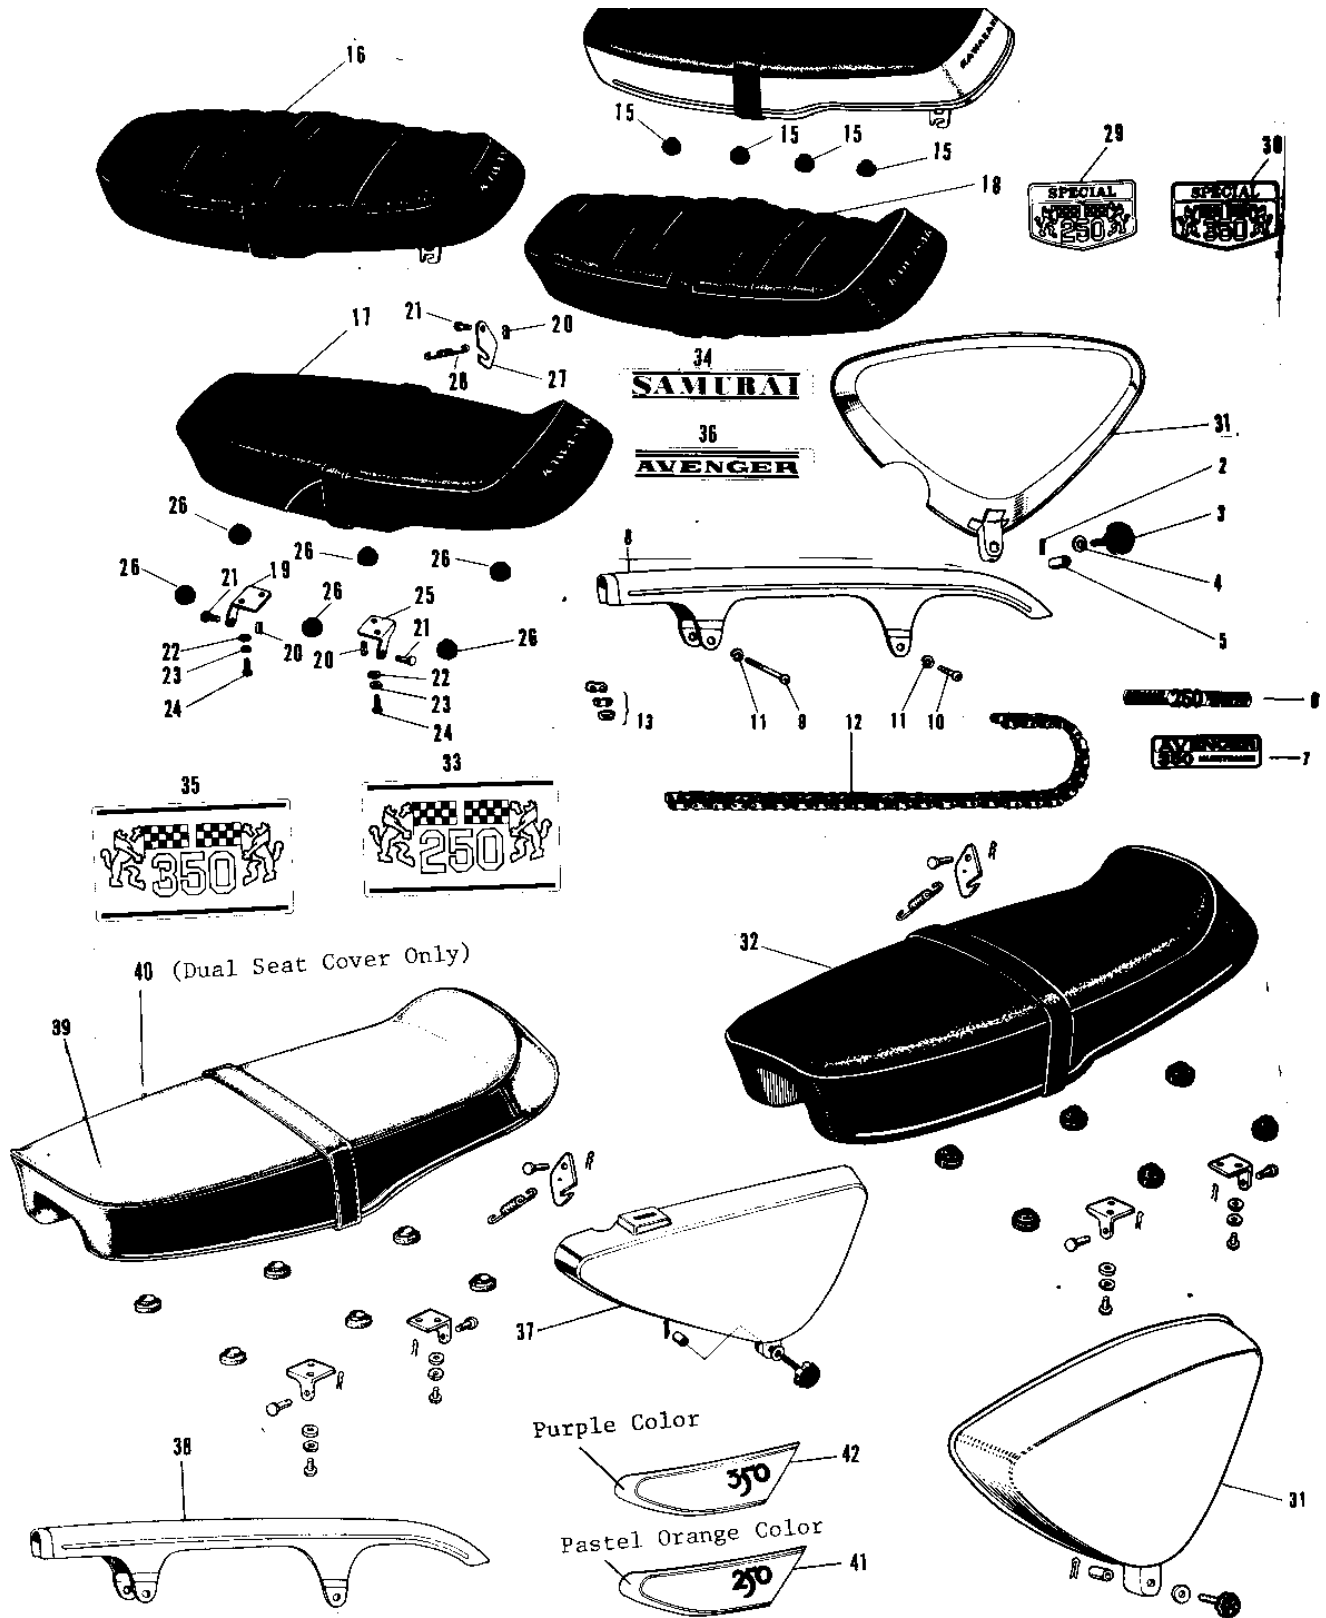

1971 A7SS-B PARTS DIAGRAM

SEAT/SIDE COVERS

1971 A7SS-B PARTS LIST

SEAT/SIDE COVERS

ITEM NAME	PART NUMBER	QUANTITY
CASE-CHAIN (Ref # 8)	36014-017	1
SCREW PAN HEAD 6X50 (Ref # 9)	220E0650	1
SCREW PAN HEAD 6X16 (Ref # 10)	220E0616	1
WASHER SPRING 6MM (Ref # 11)	461F0600	2
DR CHAIN 525X92H (Ref # 12, 13)	695X5292	1
CHAIN JOINT 525 (Ref # 13)	92058-006	1
SEAT-DUAL (Ref # 17 19~)	53001-040	1
SEAT-DUAL (Ref # 18~28)	53001-048	NA
HINGE FRONT (Ref # 19)	53009-004	1
PIN COTTER 2.0X15 (Ref # 20)	550D2015	3
PIN DUAL SEAT PIVOT (Ref # 21)	53011-001	3
WASHER PLAIN 6MM (Ref # 22)	411B0600	4
WASHER SPRING 6MM (Ref # 23)	461F0600	4
BOLT-UPSET,6X16 (Ref # 24)	112G0616	4
HINGE REAR (Ref # 25)	53009-005	1
DAMPER RUBB DUAL SEAT (Ref # 26)	92075-048	6
HOOK DUAL SEAT (Ref # 27)	53008-002	1
SPRING (Ref # 28)	53012-002	1
SEAT,DUAL (Ref # 19~28,)	53001-061	NA
CASE-CHAIN,BLACK (Ref # 38)	36014-038-21	1
SEAT ASSY-DUAL (Ref # 18~28,)	53001-068	1
COVER-DUAL SEAT (Ref # 40)	53003-001	1