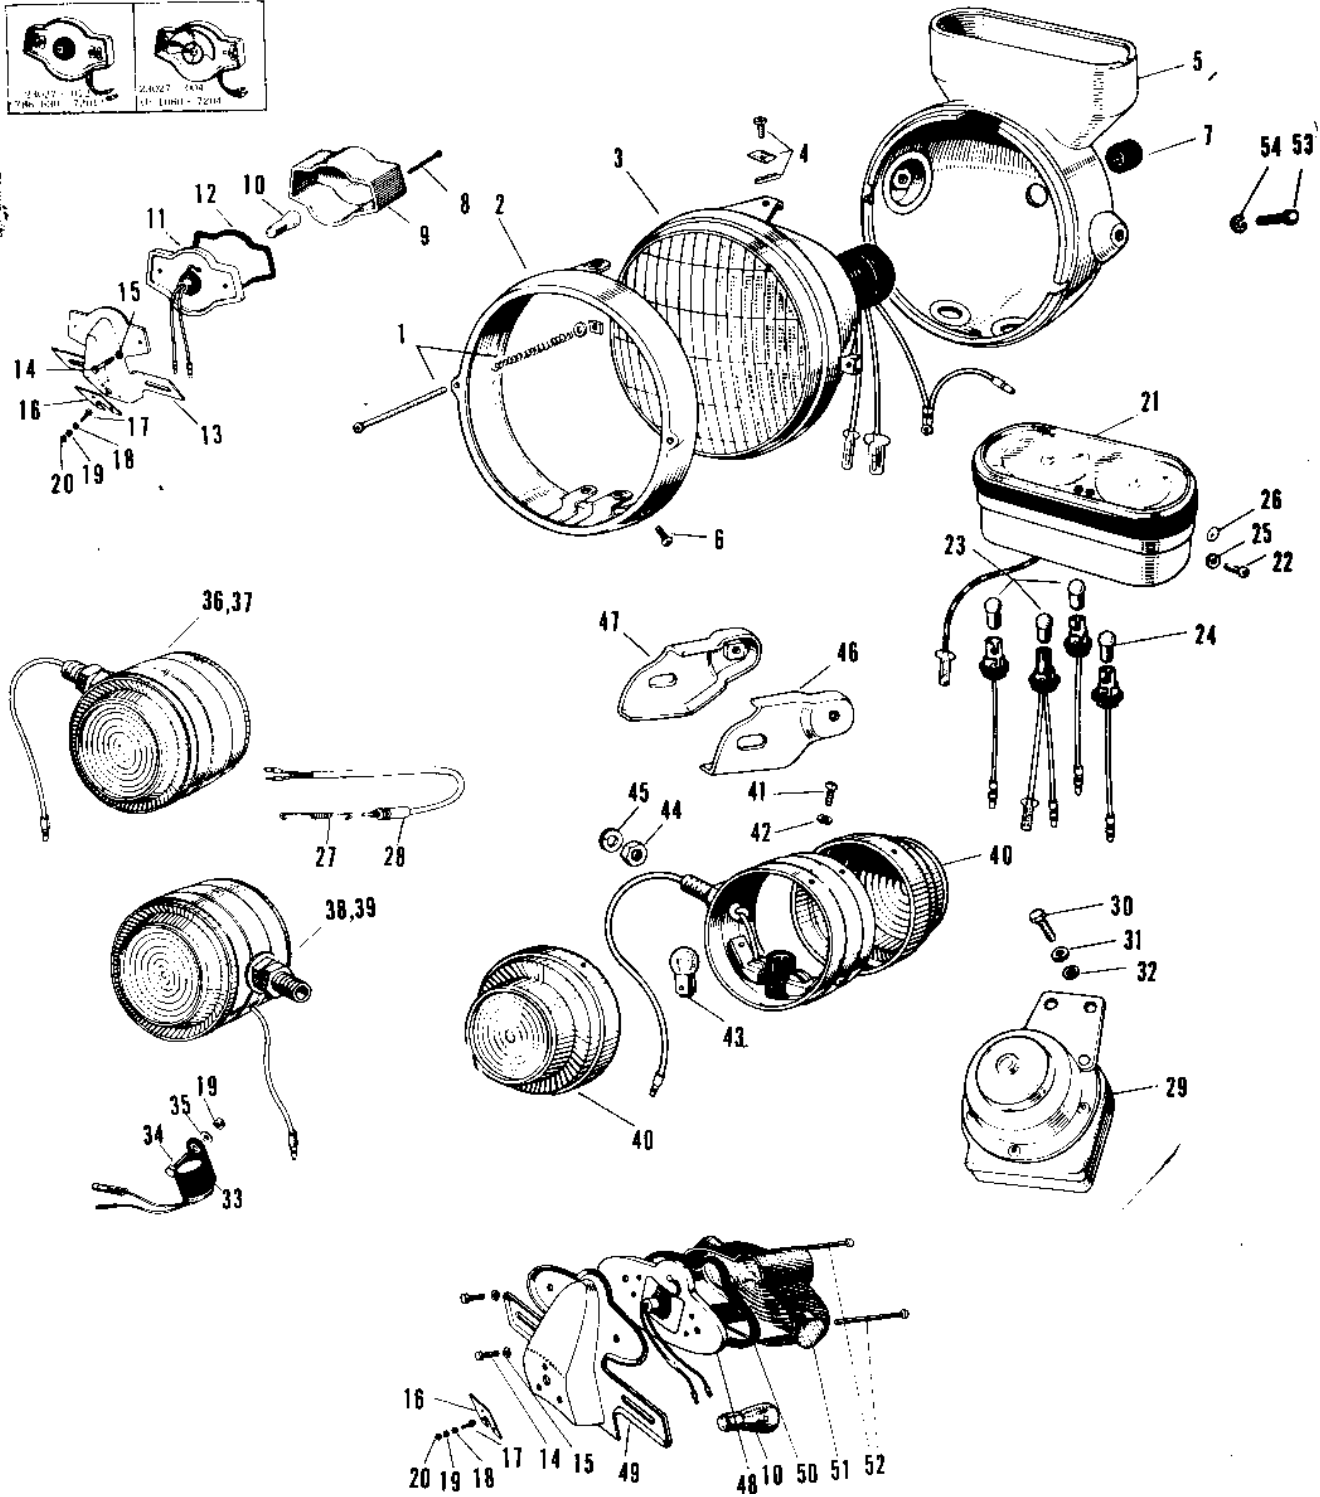

1971 A1-B PARTS DIAGRAM

HEADLIGHT/TAILLIGHT/METERS 1

1971 A1-B PARTS LIST

HEADLIGHT/TAILLIGHT/METERS 1

ITEM NAME	PART NUMBER	QUANTITY
LAMP ASSY HEAD C.RED (Ref # 1~7)	23001-021-24	1
LAMP ASSY HEAD C.BLUE (Ref # 1~7)	23001-021-27	1
SCREW SET FOCUS ADJST (Ref # 1)	23013-002	1
RIM HEAD LAMP (Ref # 2)	23006-017	1
SEALED BEAM UNIT (Ref # 3)	23007-025	1
SCREW SET LAMP MOUNT (Ref # 4)	23015-002	2
BODY HEAD LAMP C.RED (Ref # 5)	23005-017-24	1
BODY HEAD LAMP C.BLUE (Ref # 5)	23005-017-27	1
SCREW OVL CNTSNK 5X8 (Ref # 6)	222E0508	2
GROMMET 13MM (Ref # 7)	850A1301	1
LAMP ASSY TAIL (Ref # 8~15)	23025-019	1
SCREW OVL CNTSNK 3X60 (Ref # 8)	222E0360	2
SCREW OVL CNTSNK 5X8 (Ref # 8)	222E0508	2
LENS TAIL LAMP (Ref # 9)	23026-017	1
BULB,12V 32/3CP (Ref # 10)	92069-059	1
SOCKET TAIL LAMP (Ref # 11)	23027-004	(1
SOCKET TAIL LAMP (Ref # 11)	23027-012	1
GASKET TAIL LAMP LENS (Ref # 12)	23028-007	1
BKT LICENSE PLT (Ref # 13)	23036-003	1
BOLT HEX HEAD 5X10 (Ref # 14)	110N0510	2
BOLT HEX HEAD 5X10 (Ref # 14)	110N0510A	2
WASHER SPRING 5MM (Ref # 15)	461F0500	2
DAMPER-TAIL LAMP SHCK (Ref # 16)	35039-005	1
BOLT-UPSET (Ref # 17)	112G0618	3
BOLT-UPSET (Ref # 17)	112G0630	3
WASHER SPRING 6MM (Ref # 18)	461F0600	3
NUT 6MM (Ref # 19)	311B0600	4
NUT 6MM (Ref # 20)	312B0600	3
SPEEDOMETER ASSY MPH (Ref # 21~26)	25003-007	1

1971 A1-B PARTS LIST

HEADLIGHT/TAILLIGHT/METERS 1

ITEM NAME	PART NUMBER	QUANTITY
LENS TAIL LAMP (Ref # 51)	23026-010	1
SCREW PAN HEAD 4X50 (Ref # 52)	220E0450	2
SCREW PAN HEAD 4X50 (Ref # 52)	220E0450	2
BOLT,HEX HEAD,10X25 (Ref # 53)	92007-045	2
WASHER SPRING 10MM (Ref # 54)	461F1000	2