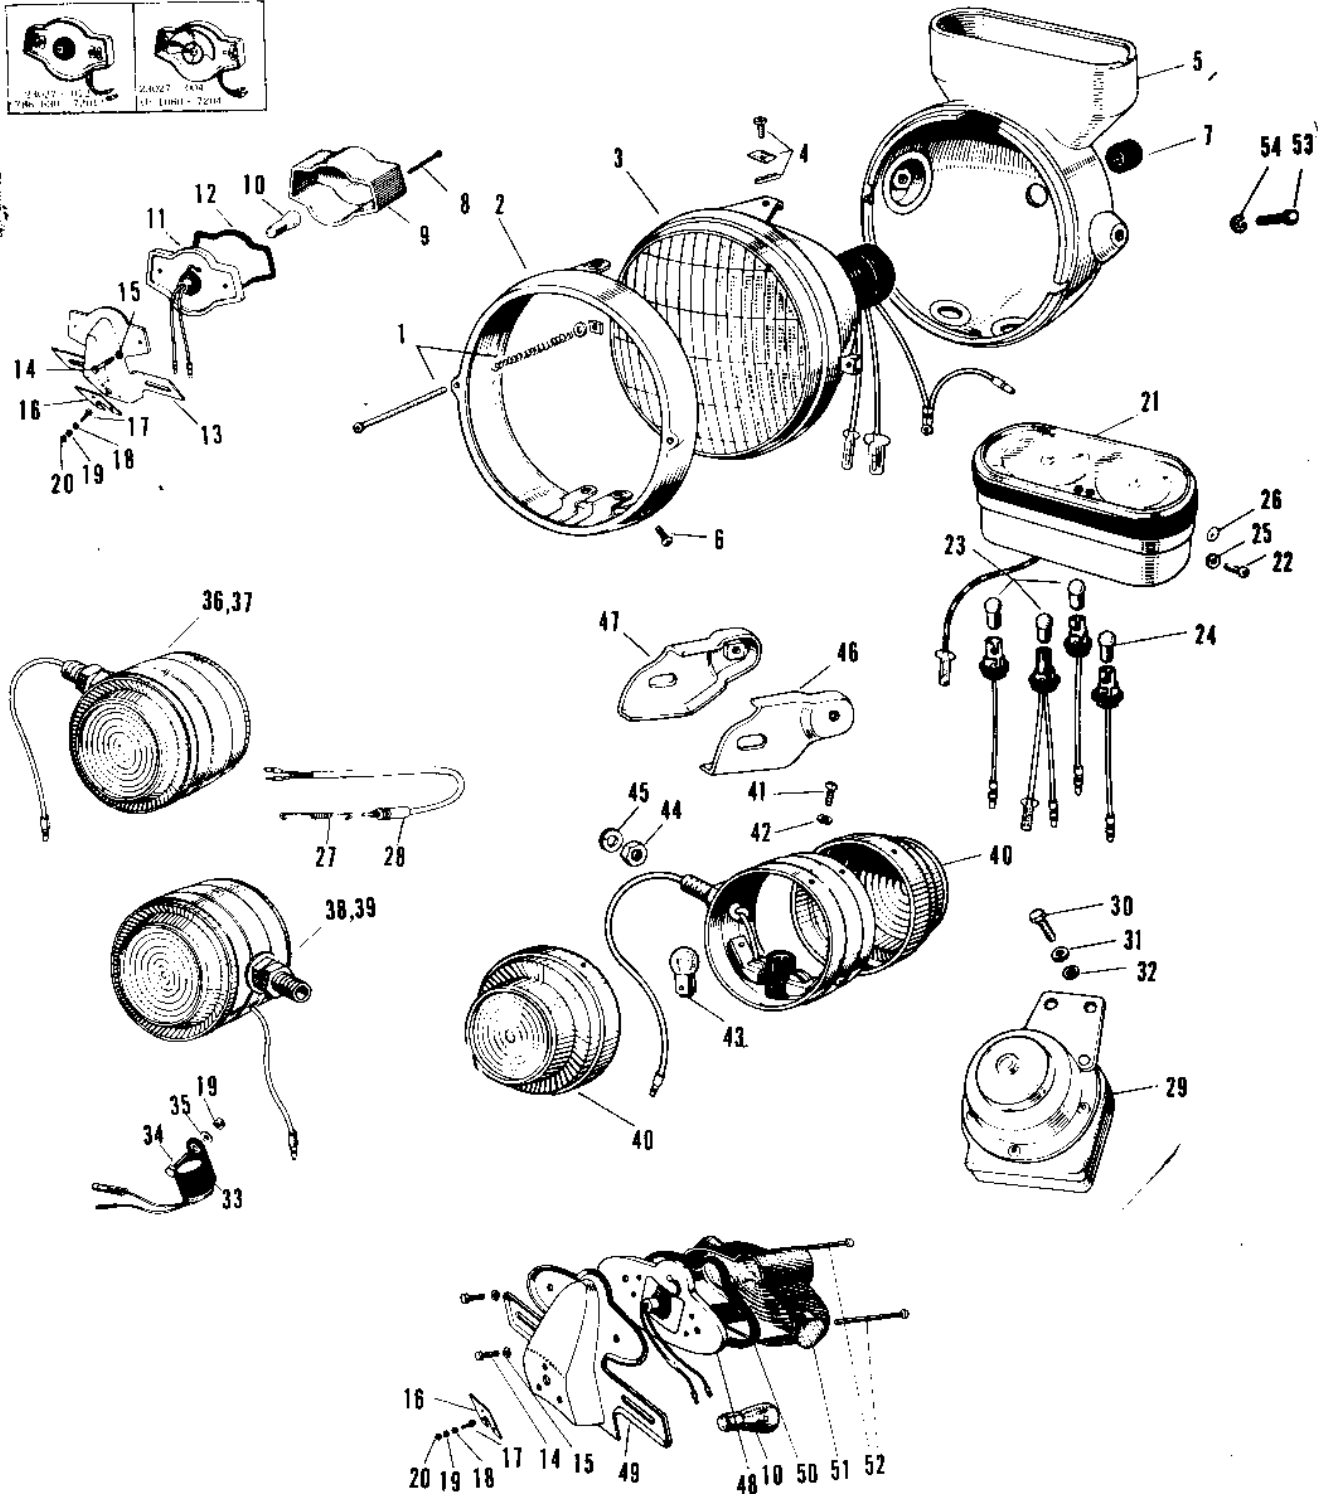

1970 A1SS-A PARTS DIAGRAM

HEADLIGHT/TAILLIGHT/METERS 1

1970 A1SS-A PARTS LIST

HEADLIGHT/TAILLIGHT/METERS 1

ITEM NAME	PART NUMBER	QUANTITY
LAMP ASSY HEAD C.RED (Ref # 1~7)	23001-021-24	1
LAMP ASSY HEAD C.BLUE (Ref # 1~7)	23001-021-27	1
SCREW SET FOCUS ADJST (Ref # 1)	23013-002	1
RIM HEAD LAMP (Ref # 2)	23006-017	1
SEALED BEAM UNIT (Ref # 3)	23007-025	1
SCREW SET LAMP MOUNT (Ref # 4)	23015-002	2
BODY HEAD LAMP C.RED (Ref # 5)	23005-017-24	1
BODY HEAD LAMP C.BLUE (Ref # 5)	23005-017-27	1
SCREW OVL CNTSNK 5X8 (Ref # 6)	222E0508	2
GROMMET 13MM (Ref # 7)	850A1301	1
LAMP ASSY TAIL (Ref # 8~15)	23025-019	1
SCREW OVL CNTSNK 3X60 (Ref # 8)	222E0360	2
SCREW OVL CNTSNK 5X8 (Ref # 8)	222E0508	2
LENS TAIL LAMP (Ref # 9)	23026-017	1
BULB,12V 32/3CP (Ref # 10)	92069-059	1
SOCKET TAIL LAMP (Ref # 11)	23027-004	(1
SOCKET TAIL LAMP (Ref # 11)	23027-012	1
GASKET TAIL LAMP LENS (Ref # 12)	23028-007	1
BKT LICENSE PLT (Ref # 13)	23036-003	1
BOLT HEX HEAD 5X10 (Ref # 14)	110N0510	2
BOLT HEX HEAD 5X10 (Ref # 14)	110N0510A	2
WASHER SPRING 5MM (Ref # 15)	461F0500	2
DAMPER-TAIL LAMP SHCK (Ref # 16)	35039-005	1
BOLT-UPSET (Ref # 17)	112G0618	3
BOLT-UPSET (Ref # 17)	112G0630	3
WASHER SPRING 6MM (Ref # 18)	461F0600	3
NUT 6MM (Ref # 19)	311B0600	4
NUT 6MM (Ref # 20)	312B0600	3
SPEEDOMETER ASSY MPH (Ref # 21~26)	25003-007	1